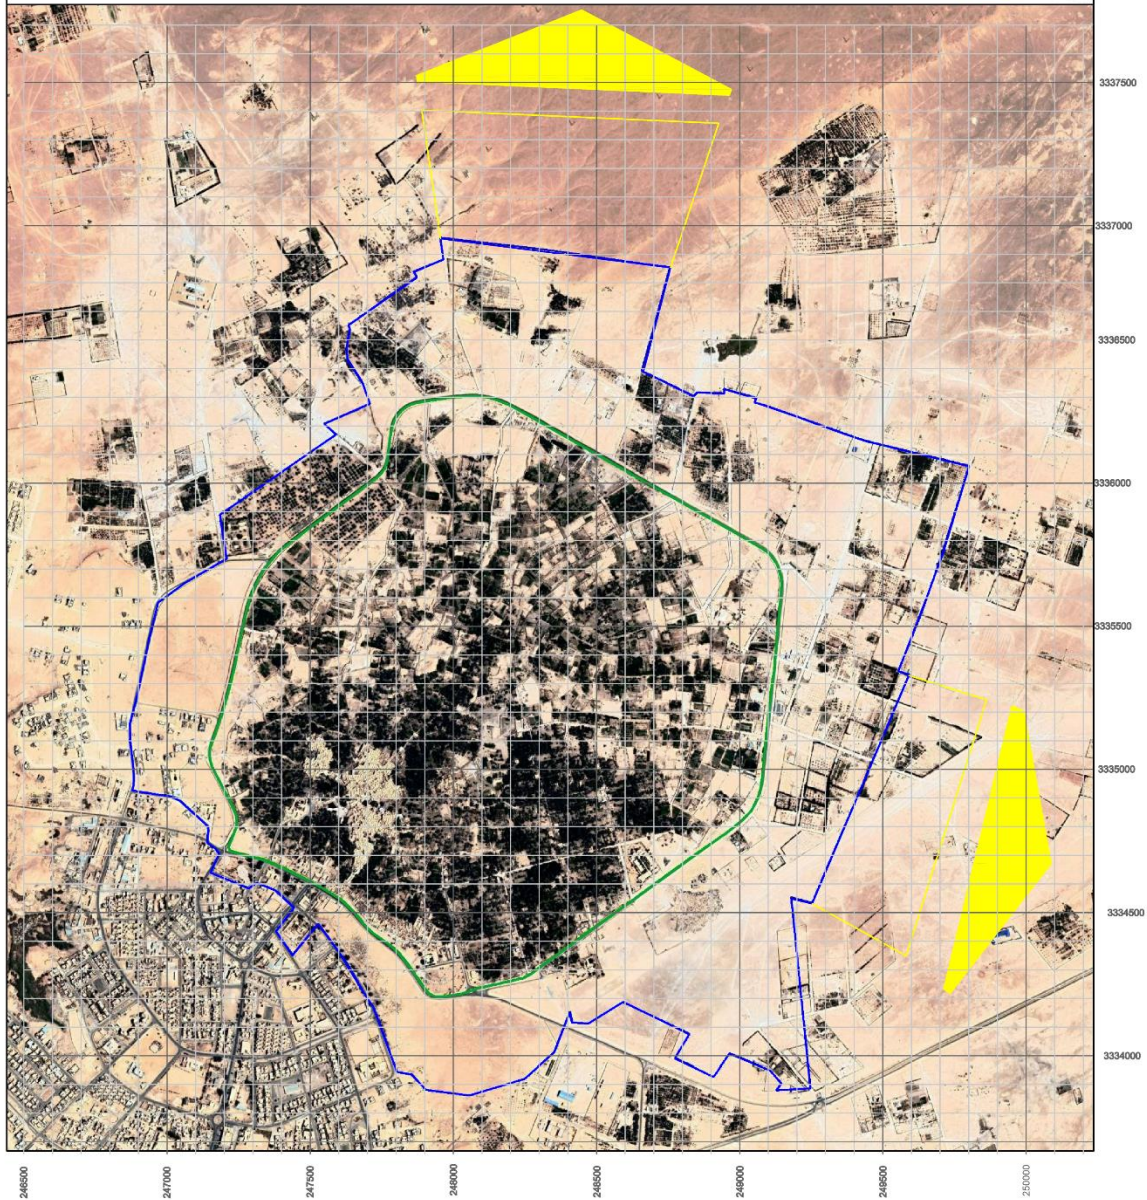

**State Of Libya**  
**OLD TOWN OF GHADAMÈS**  
**WORLD HERITAGE SITE (C 362)**  
**Minor Modifications of the property Boundaries**  
**and Proposed Buffer Zone**

Signatures

Legend	
	Boundary Of The Property
	Boundary Of The proposed Buffer Zone
	Free views from the property to desert and vice versa
Area of the property = 287.590ha	
The Buffer Zone Area = 271.300ha	
Scale 1:15000	