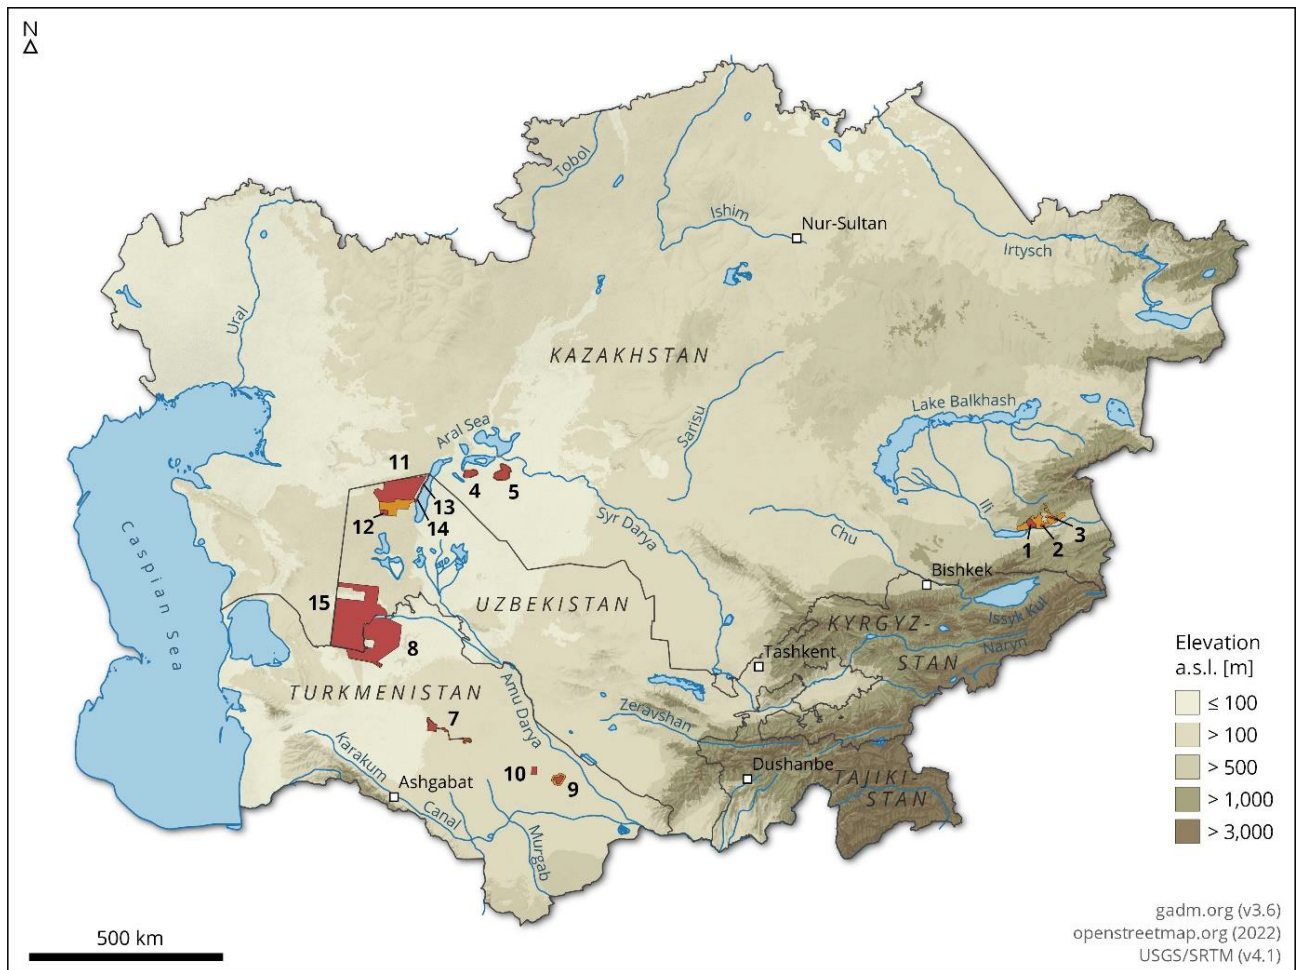

**A01 Overview map about components of the nominated property Cold Winter Deserts of Turan**

Nominated property  
 Buffer zone

**ID Name of component**

- 1 Altyn-Emel East
- 2 Altyn-Emel Central
- 3 Altyn-Emel West
- 4 Barsakelmes island
- 5 Kaskakulan
- 7 Bereketli Garagum
- 8 Gaplangyr

**ID Name of component**

- 9 Repetek
- 10 Yeradzhi
- 11 Saigachy
- 12 Saigachy-Beleuli
- 13 Saigachy-Duana
- 14 Saigachy-Zhideyli
- 15 Southern Ustyurt

## A16 Saigachy-Beleuli – Component Part ID 12

A17 Saigachy-Duana – Component Part ID 13

A18 Saigachy-Zhıdeyli – Component Part ID 14

A20 Southern Ustyurt – Component Part ID 15