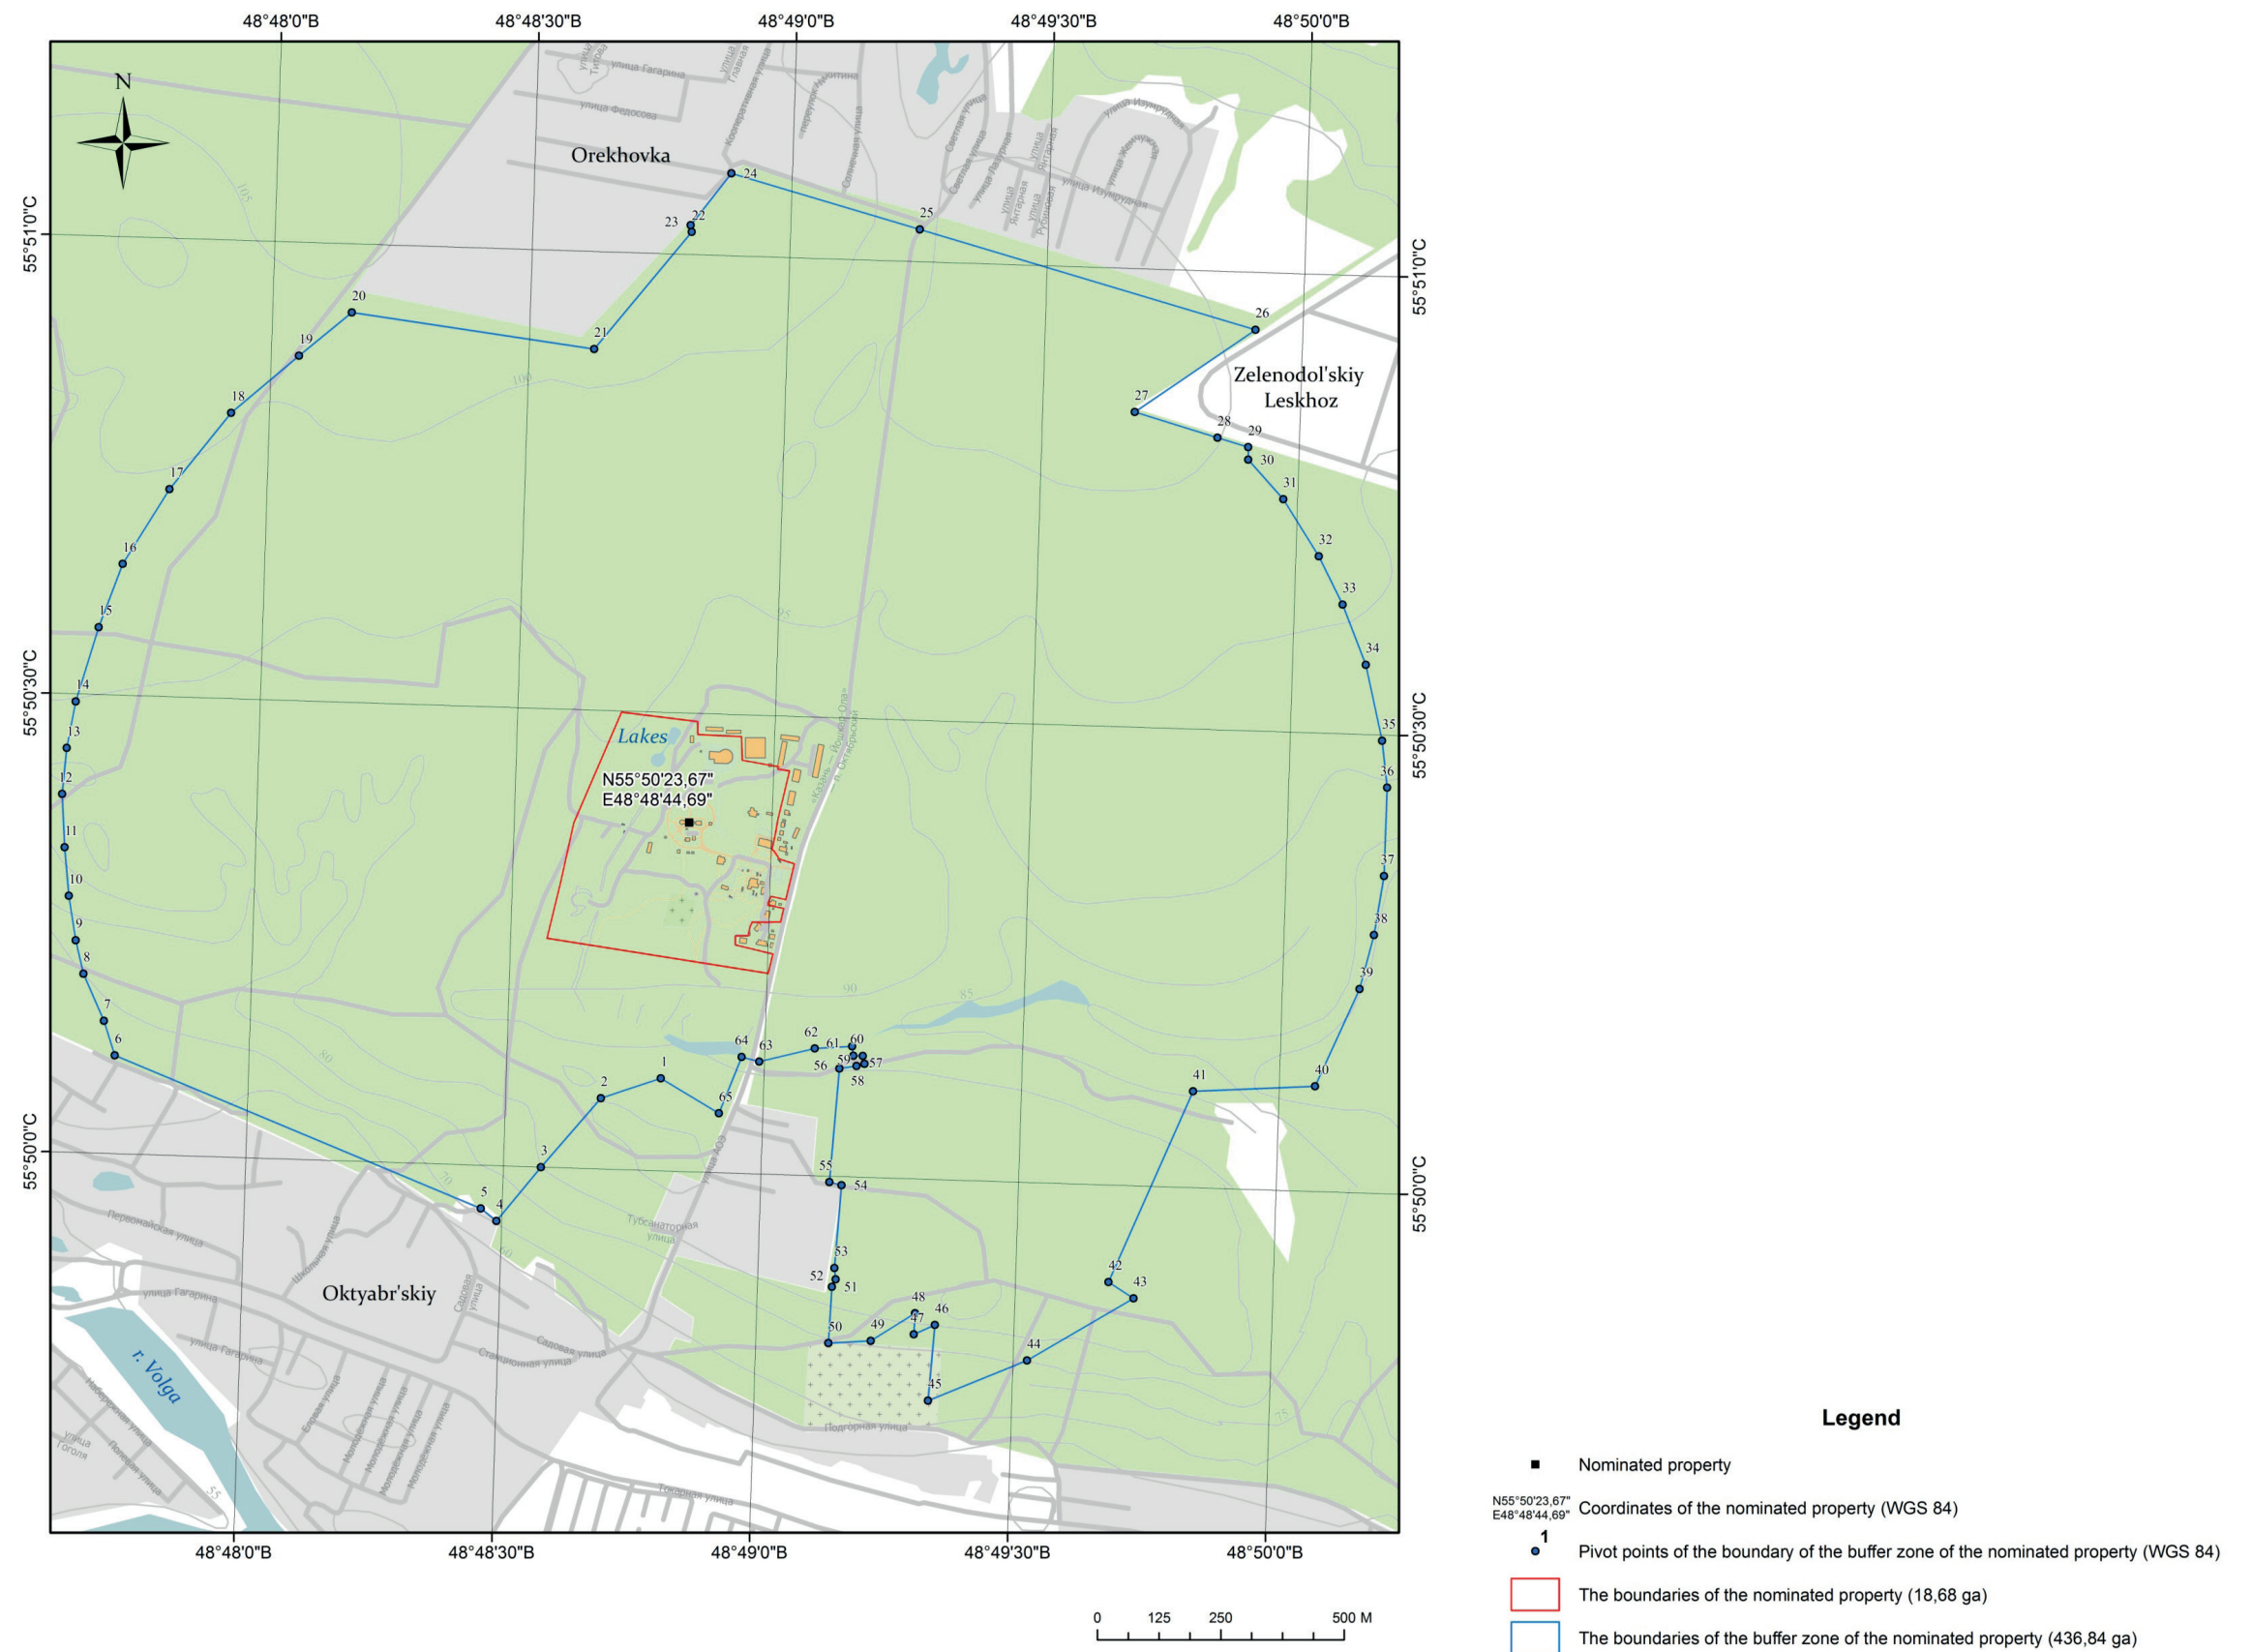

4. Combined map of the components of the nominated property

The scheme of the boundaries of the site and the City Observatory's buffer zone

6.4 Engelhardt Astronomical Observatory – 002. Map of the buffer zone boundaries of the nominated property with a table of coordinates

6.8 Engelhardt Astronomical Observatory – 002. Historic and cultural reference plan of the nominated property