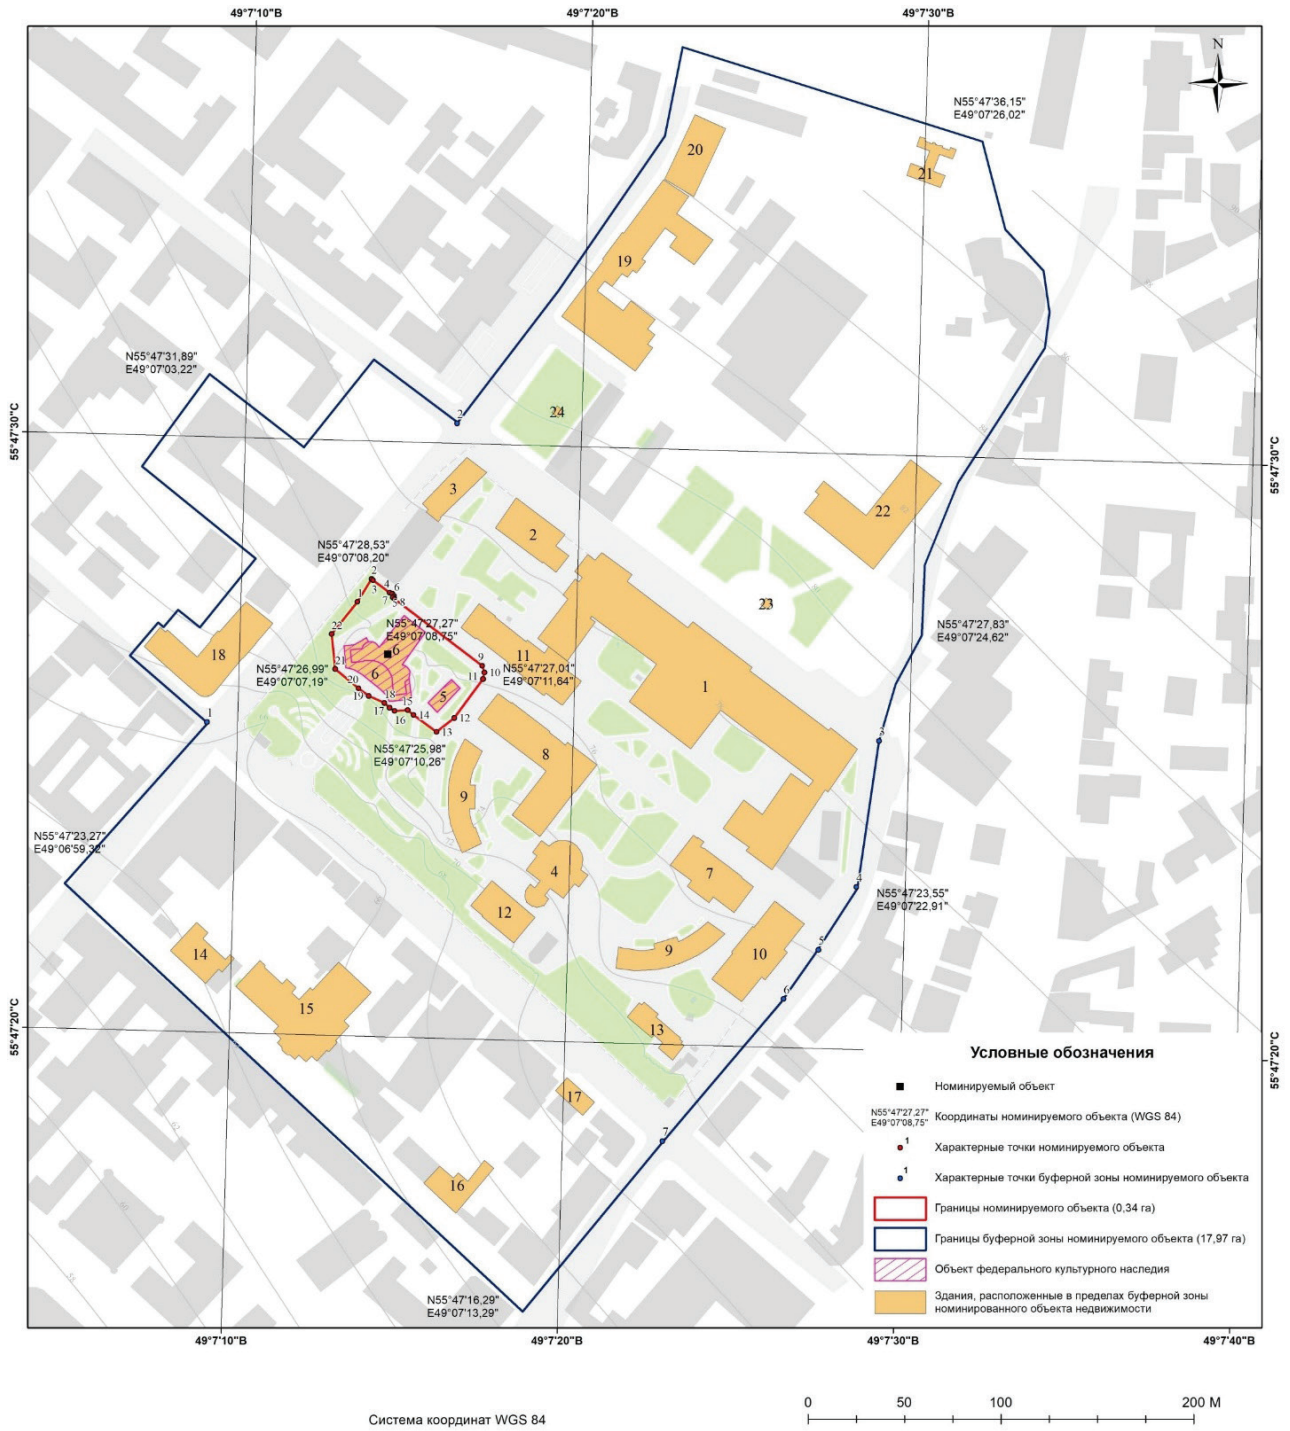

4. Combined map of the components of the nominated property

The scheme of the boundaries of the site and the City Observatory's buffer zone

6.4 Engelhardt Astronomical Observatory – 002. Map of the buffer zone boundaries of the nominated property with a table of coordinates

6.8 Engelhardt Astronomical Observatory – 002. Historic and cultural reference plan of the nominated property