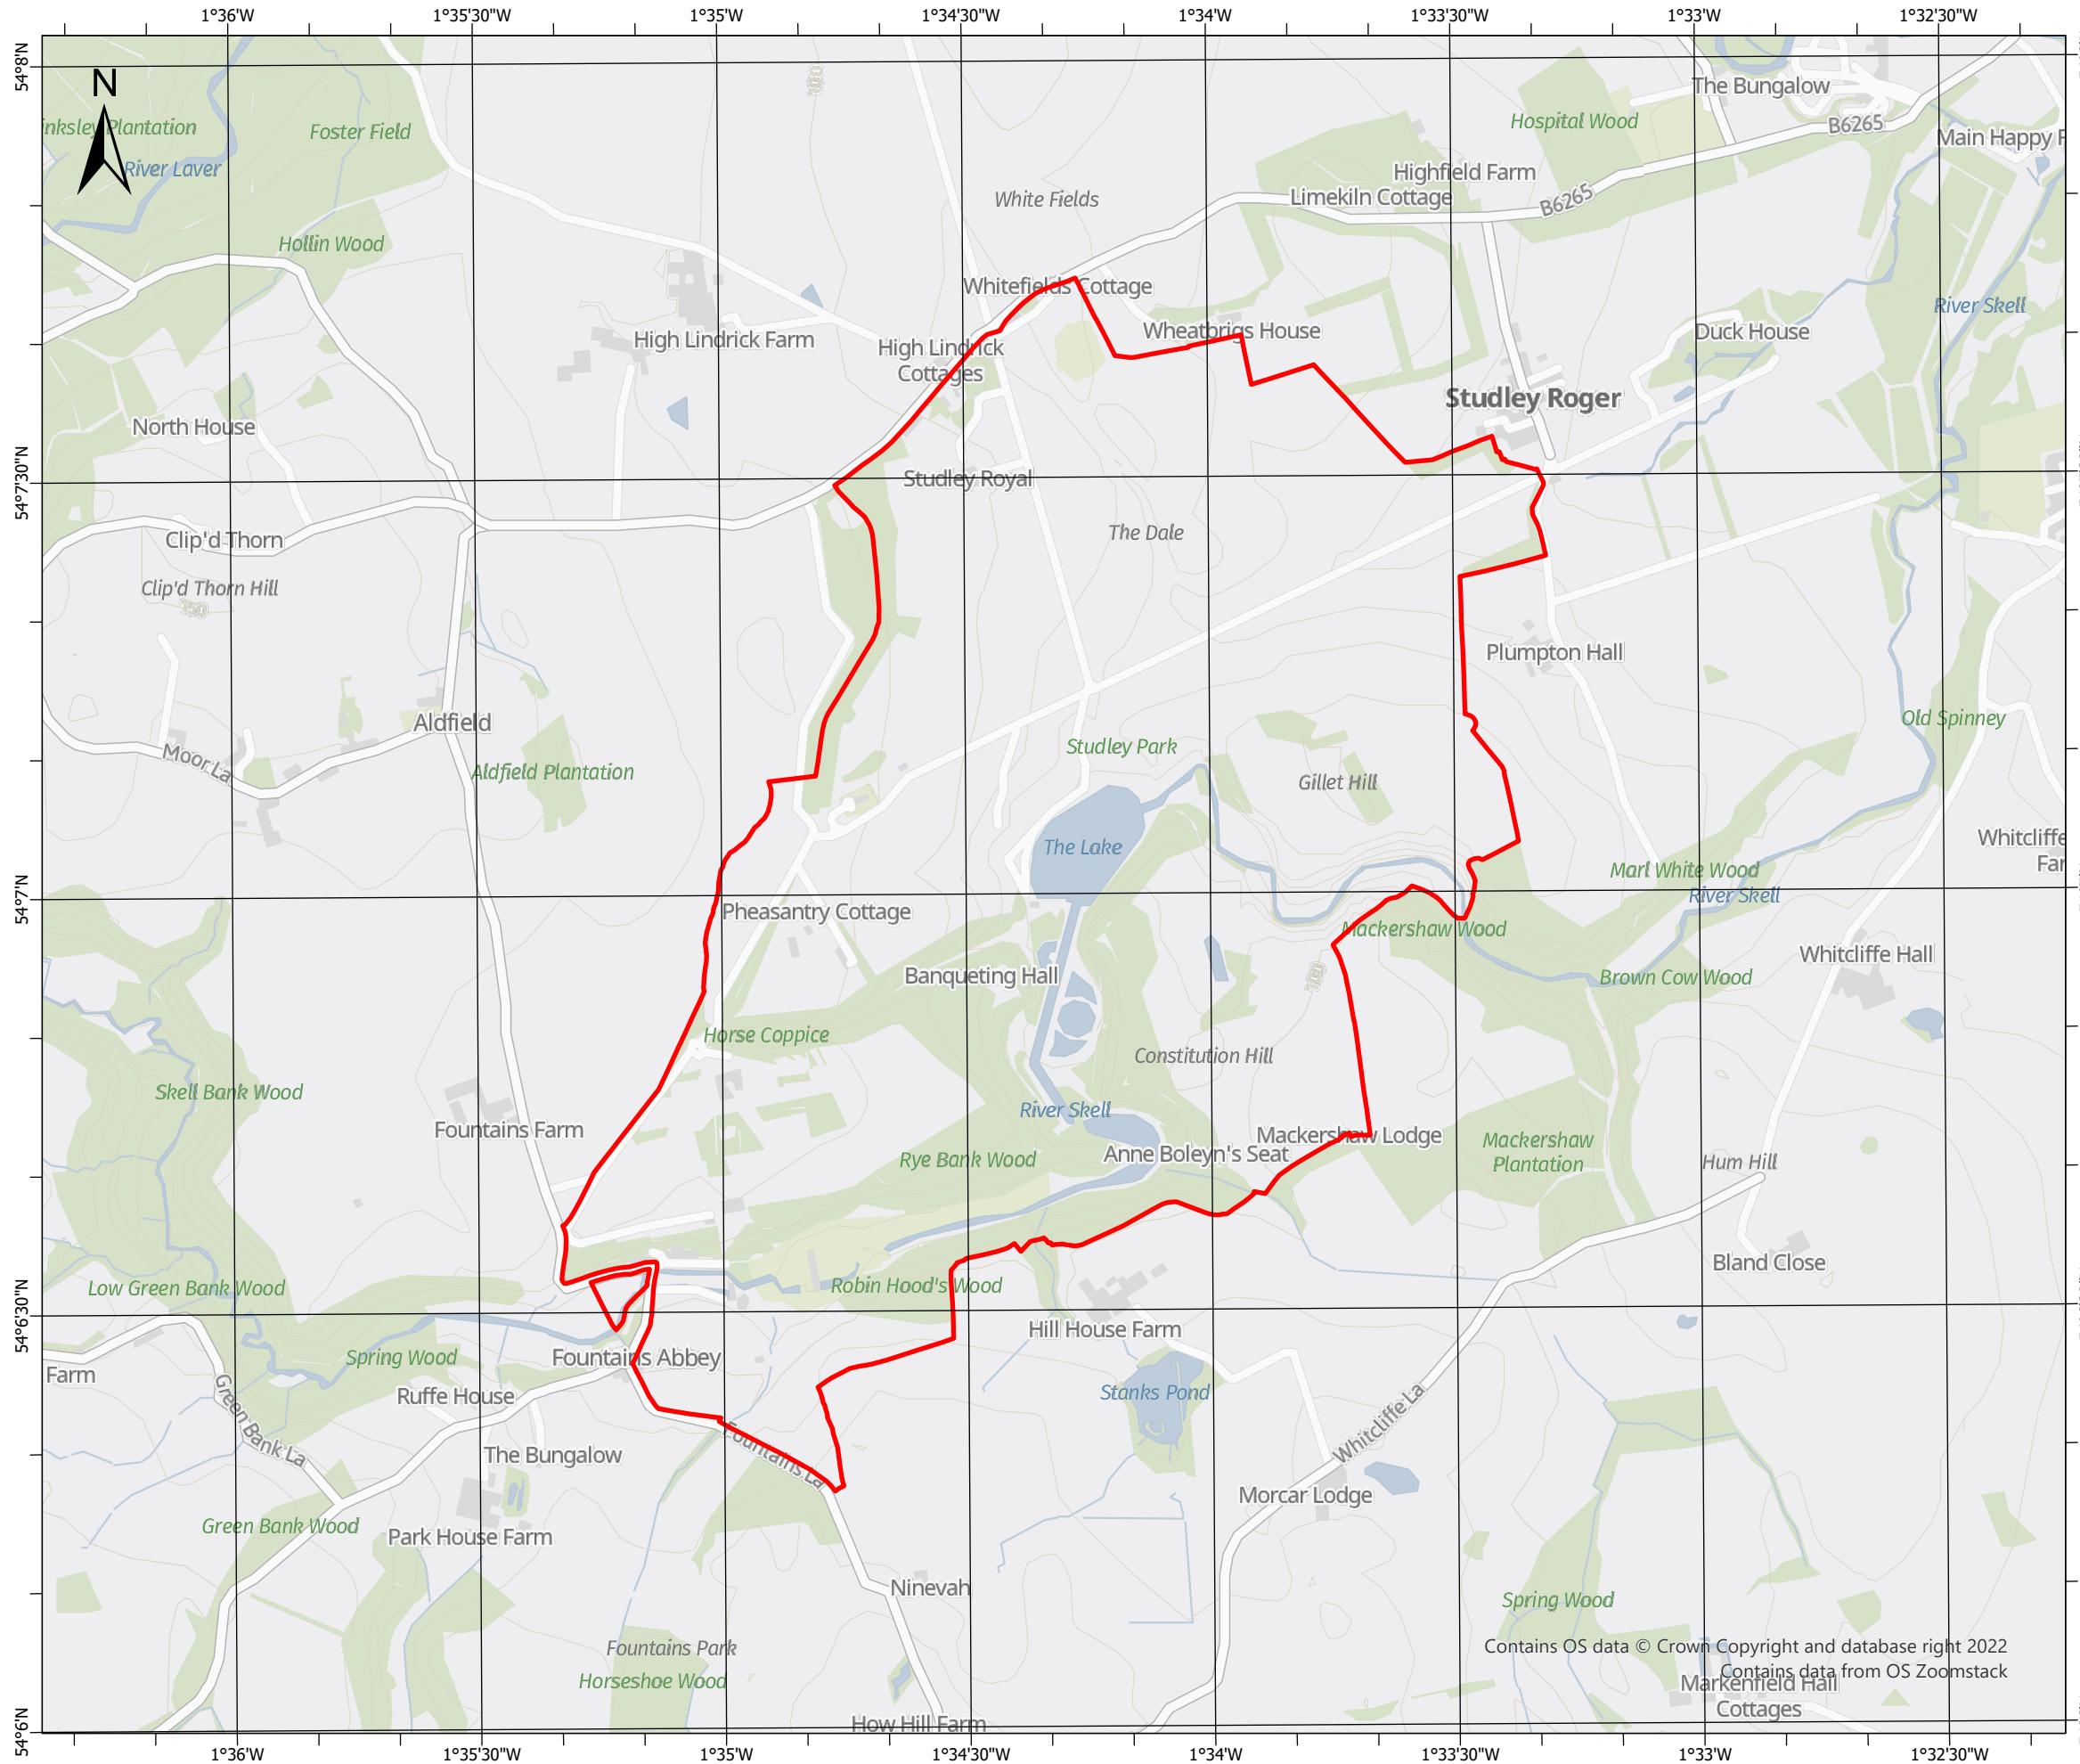

Legend

- Studley Royal Park including the ruins of Fountains Abbey World Heritage Site boundary
Area=312Ha
- Buffer Zone boundary
Area=1626Ha (Excluding Studley Royal Park and the ruins of Fountains Abbey World Heritage Site)

Spatial Reference:
 Name: British National Grid
 PCS: British National Grid
 GCS: GCS OSGB 1936
 Datum: OSGB 1936
 Projection: Transverse Mercator

Scale: 1:35,000 @ A3 Date: 08/02/2023

© Crown copyright and database rights 2023 Ordnance Survey 100023974

Contains OS data © Crown Copyright and database right 2022
 Contains data from OS Zoomstack

Legend

- Studley Royal Park including the ruins of Fountains Abbey World Heritage Site boundary. Area=312Ha

Spatial Reference:
 Name: British National Grid
 PCS: British National Grid
 GCS: GCS OSGB 1936
 Datum: OSGB 1936
 Projection: Transverse Mercator

Scale: 1:15,000 @ A3 Date: 08/02/2023

© Crown copyright and database rights 2023 Ordnance Survey 100023974

Contains OS data © Crown Copyright and database right 2022
 Contains data from OS Zoomstack