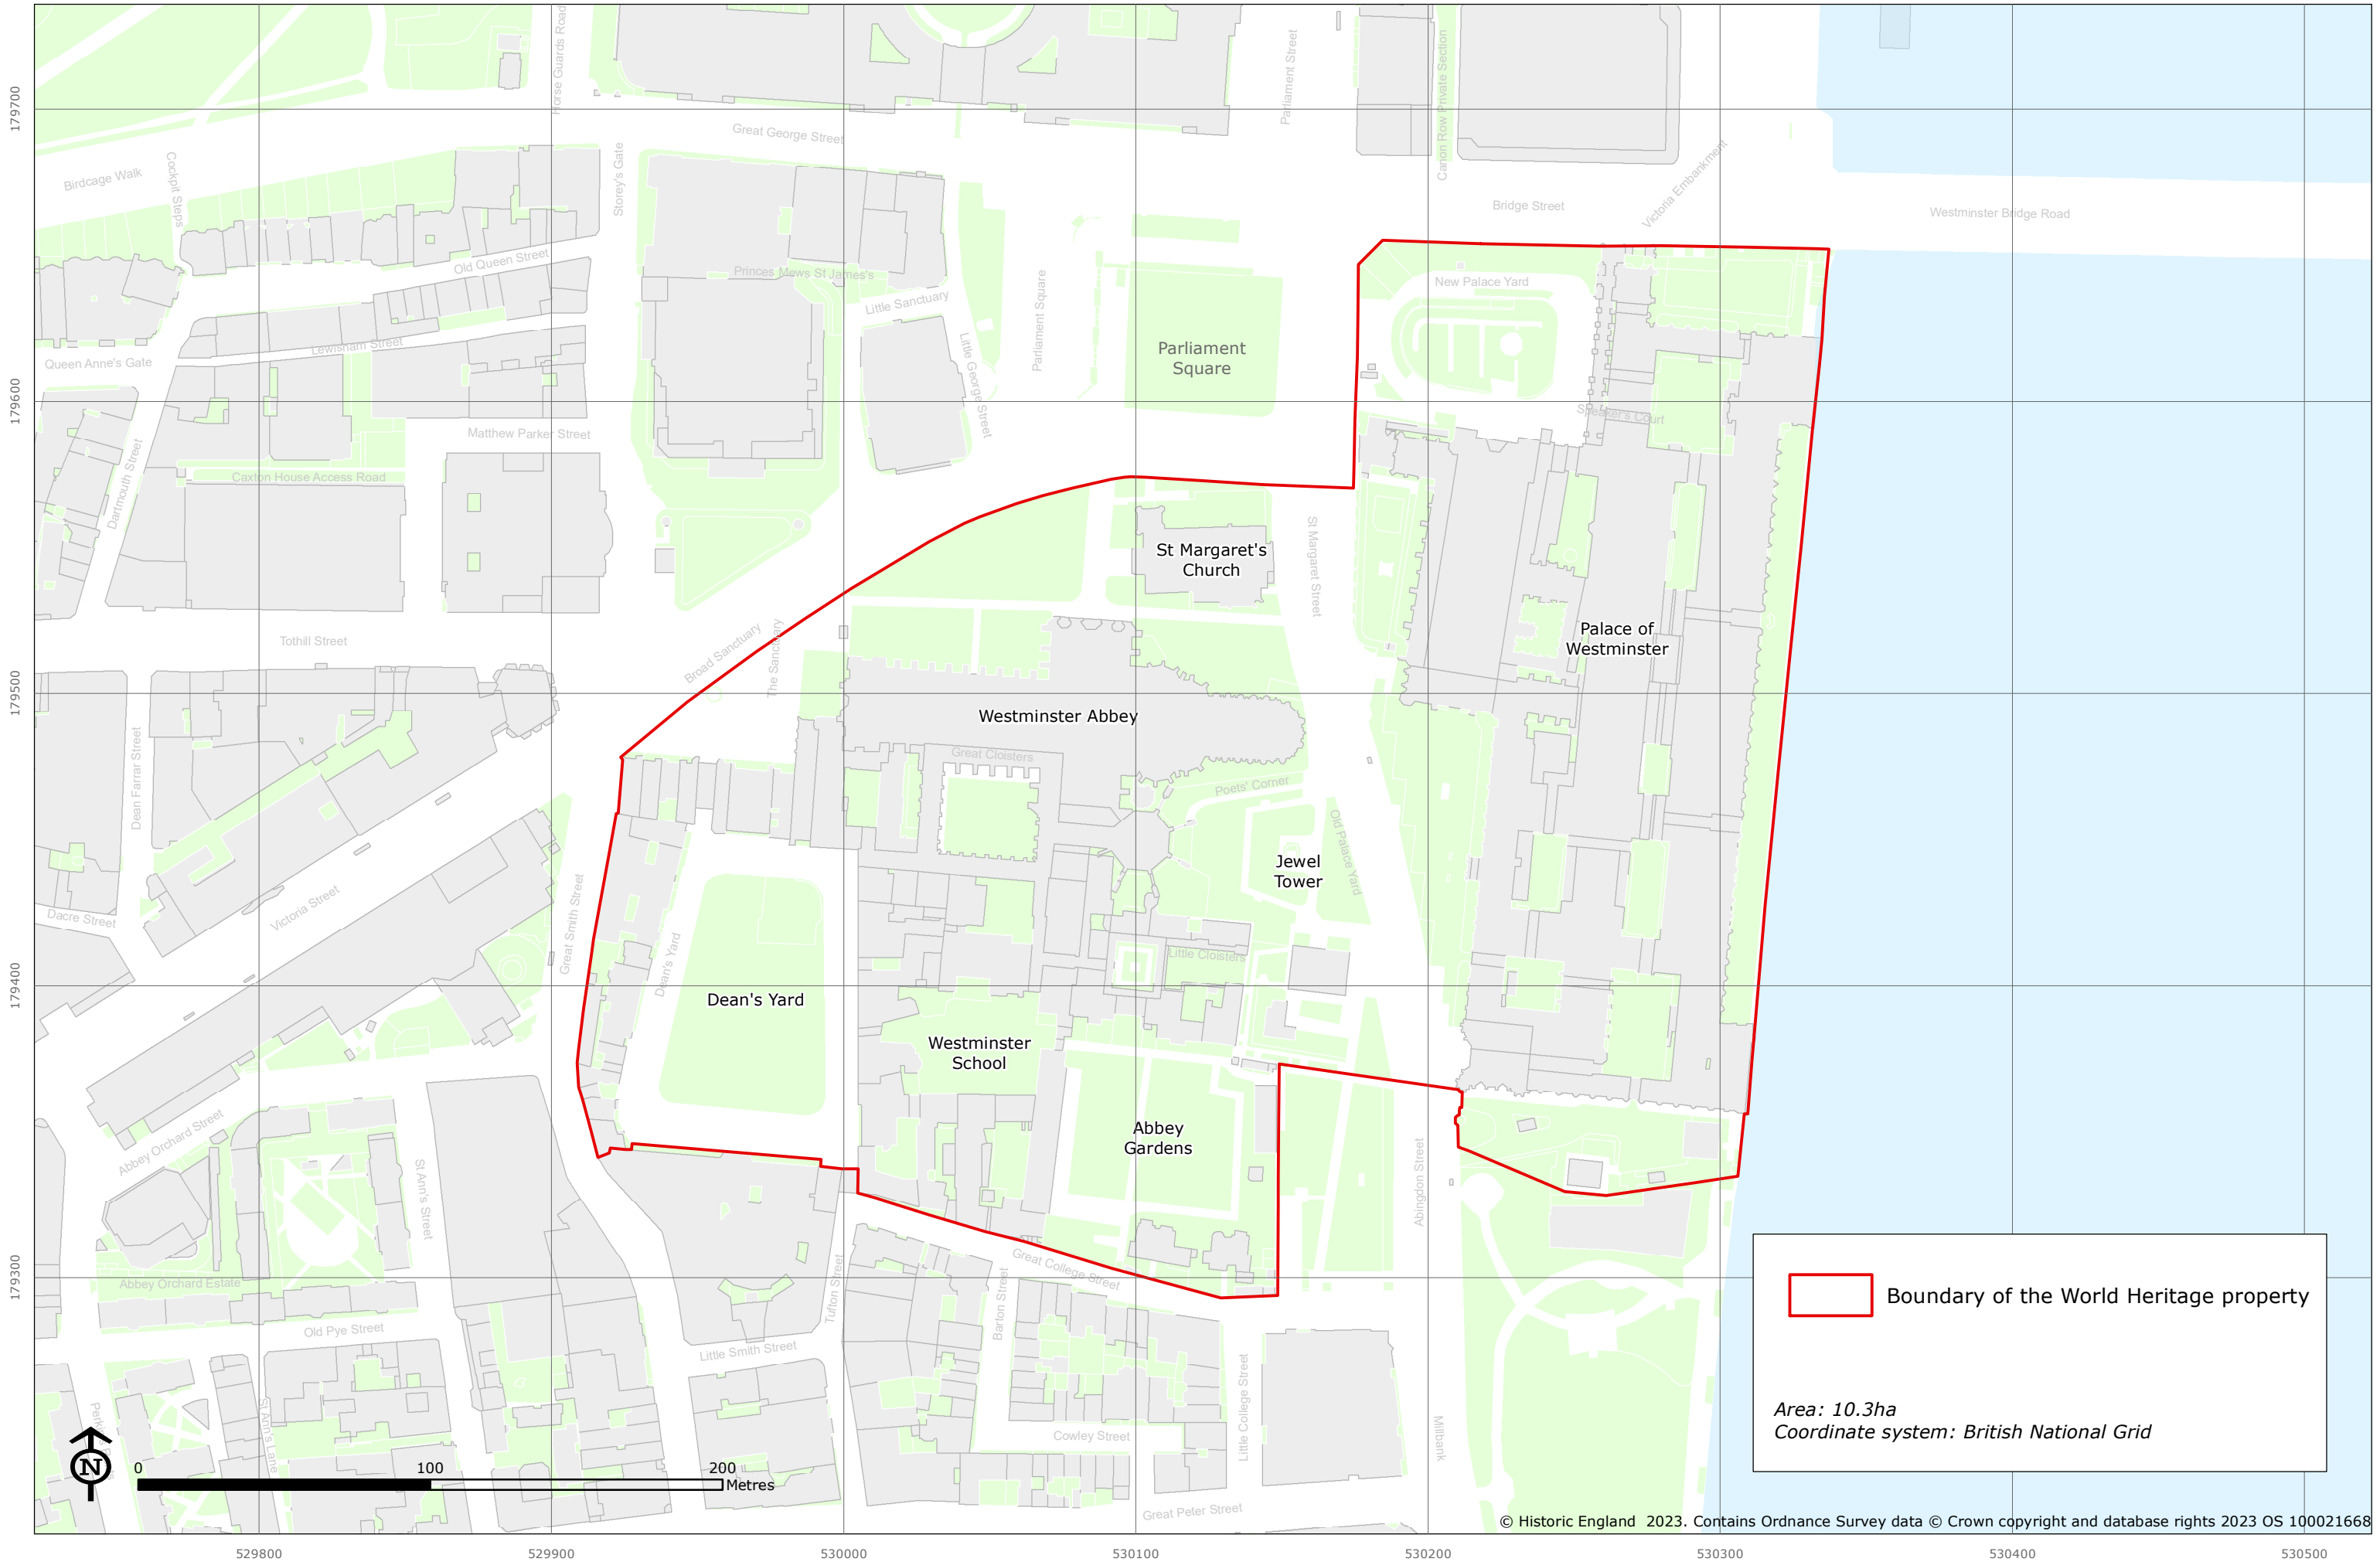

Palace of Westminster, Westminster Abbey and St. Margaret's Church

 Boundary of the World Heritage property

Area: 10.3ha
Coordinate system: British National Grid