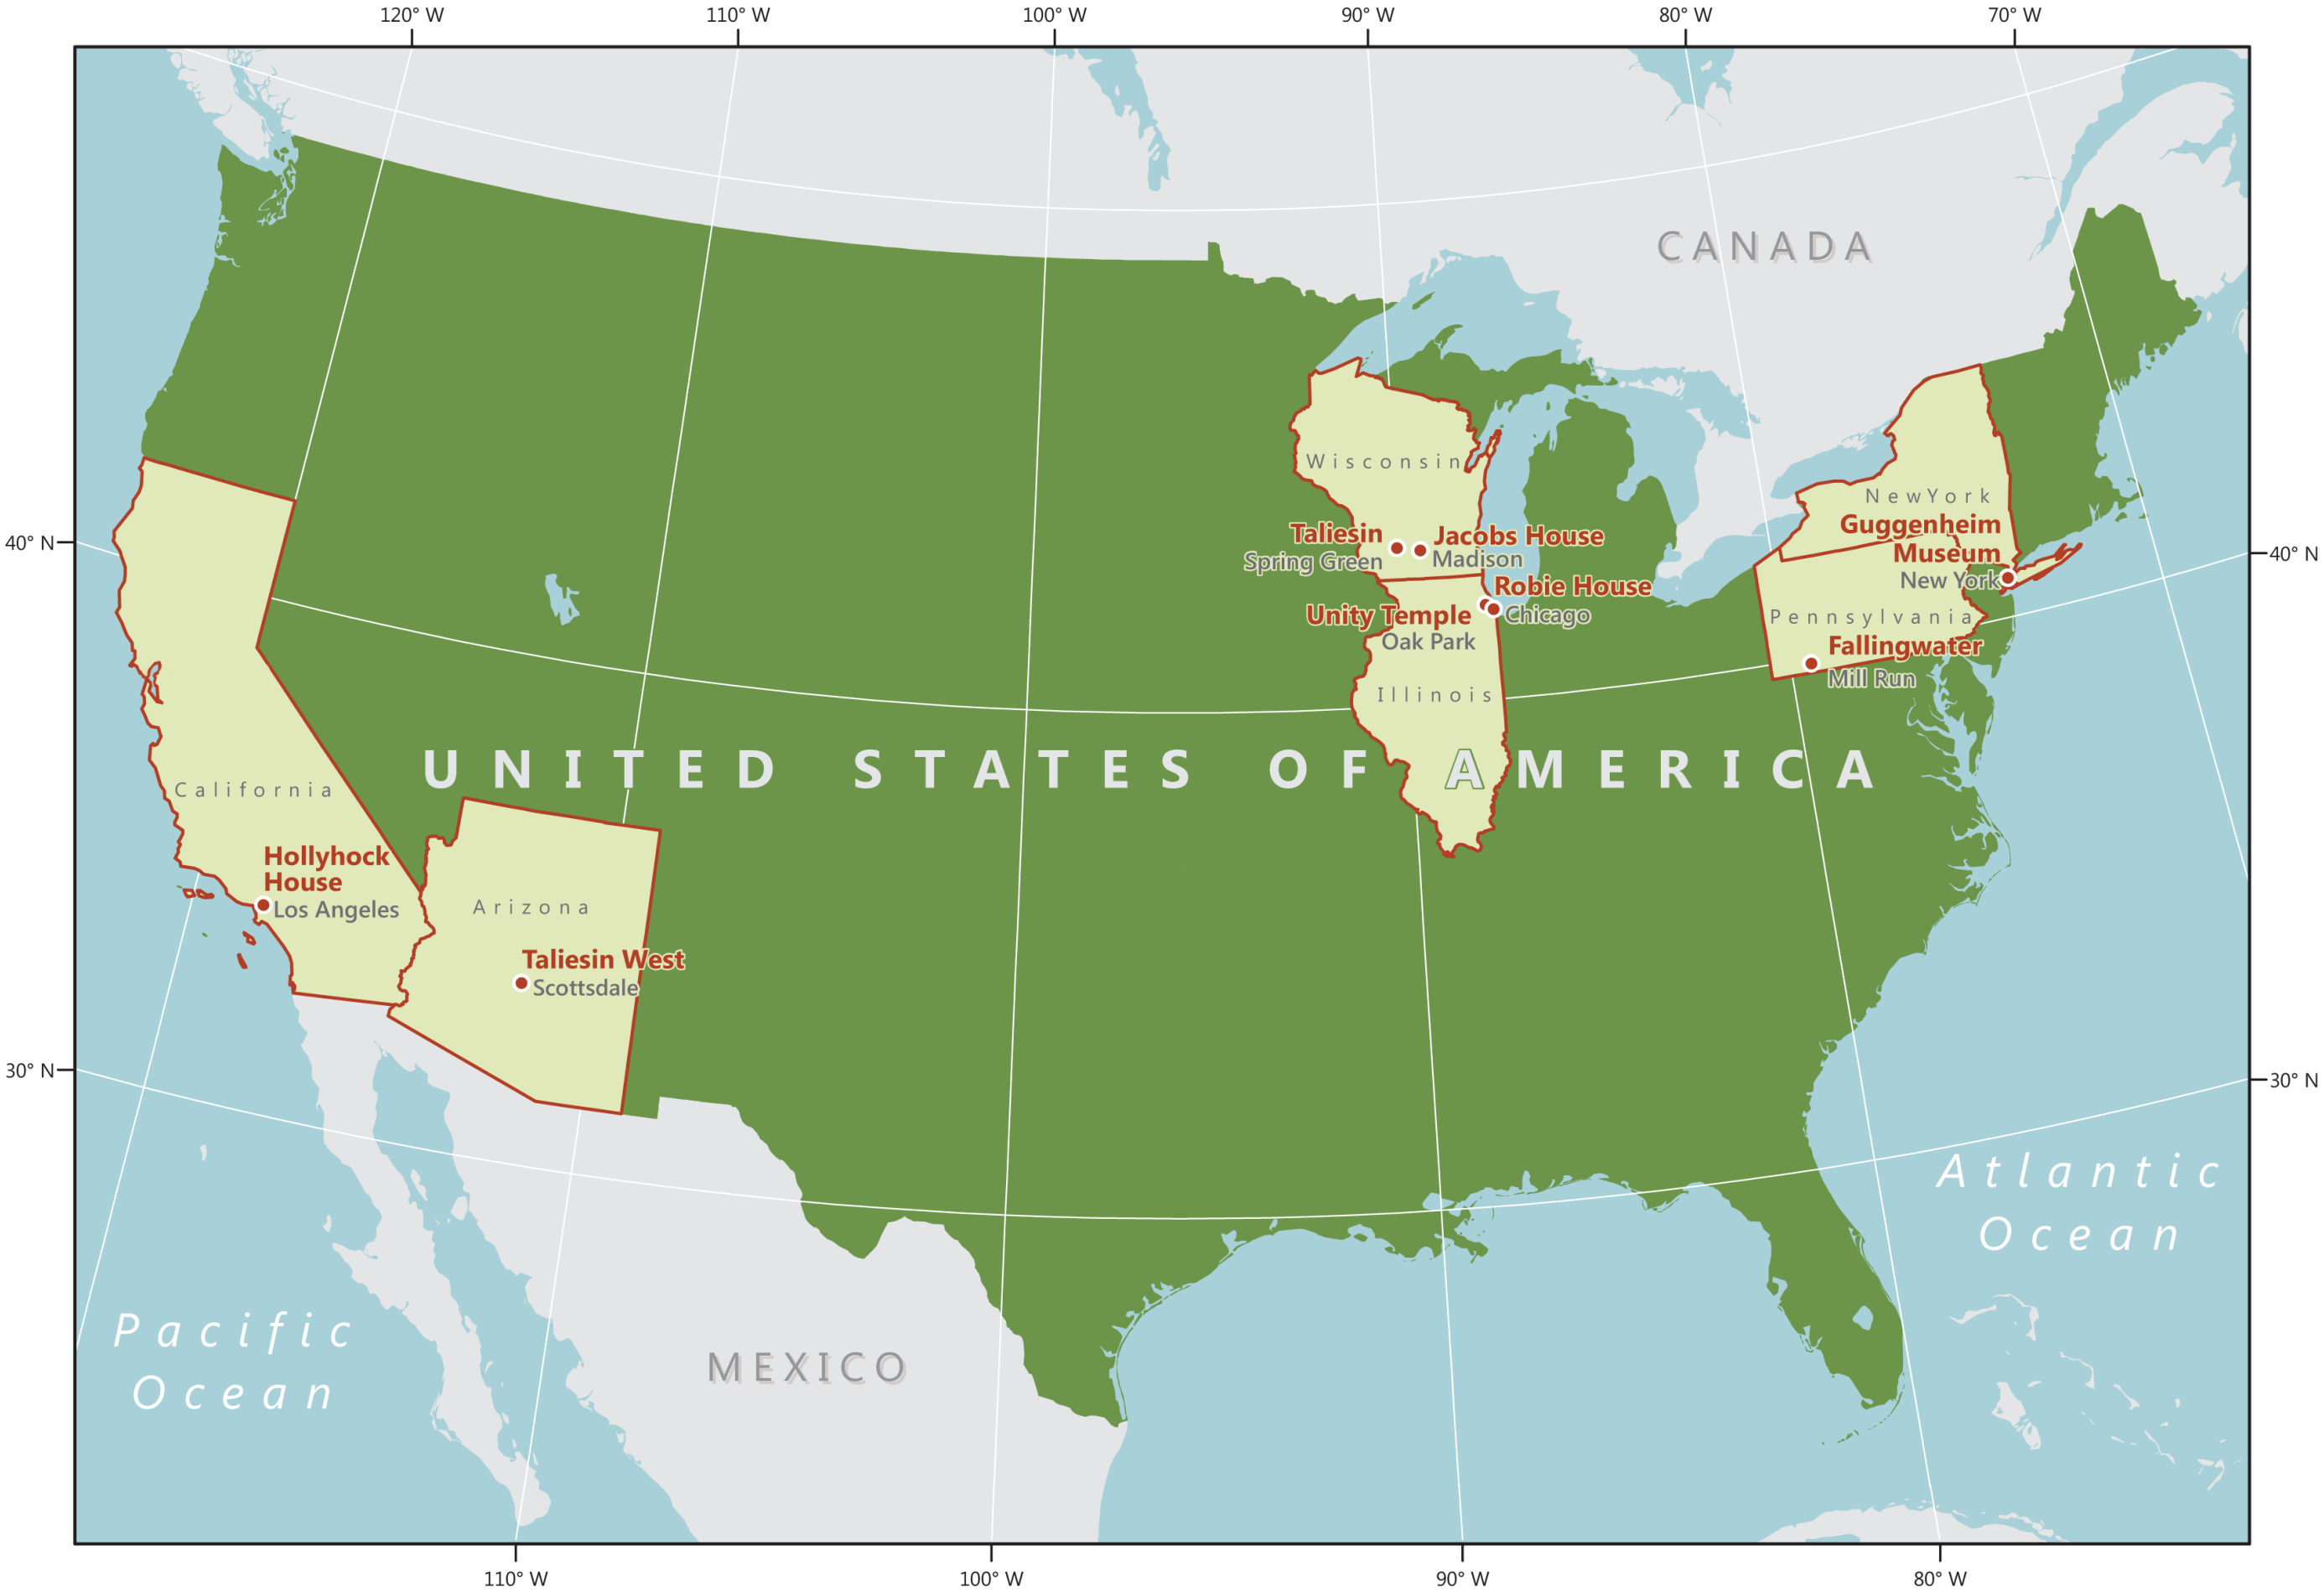

The 20th-Century Architecture of Frank Lloyd Wright National Locator

1:21,000,000

0 1,000 Kilometers

Projection: Albers Equal Area Conic
Datum: North American Datum 1983
Production Date: September 2014
Gould Center, Department of Geography
The Pennsylvania State University