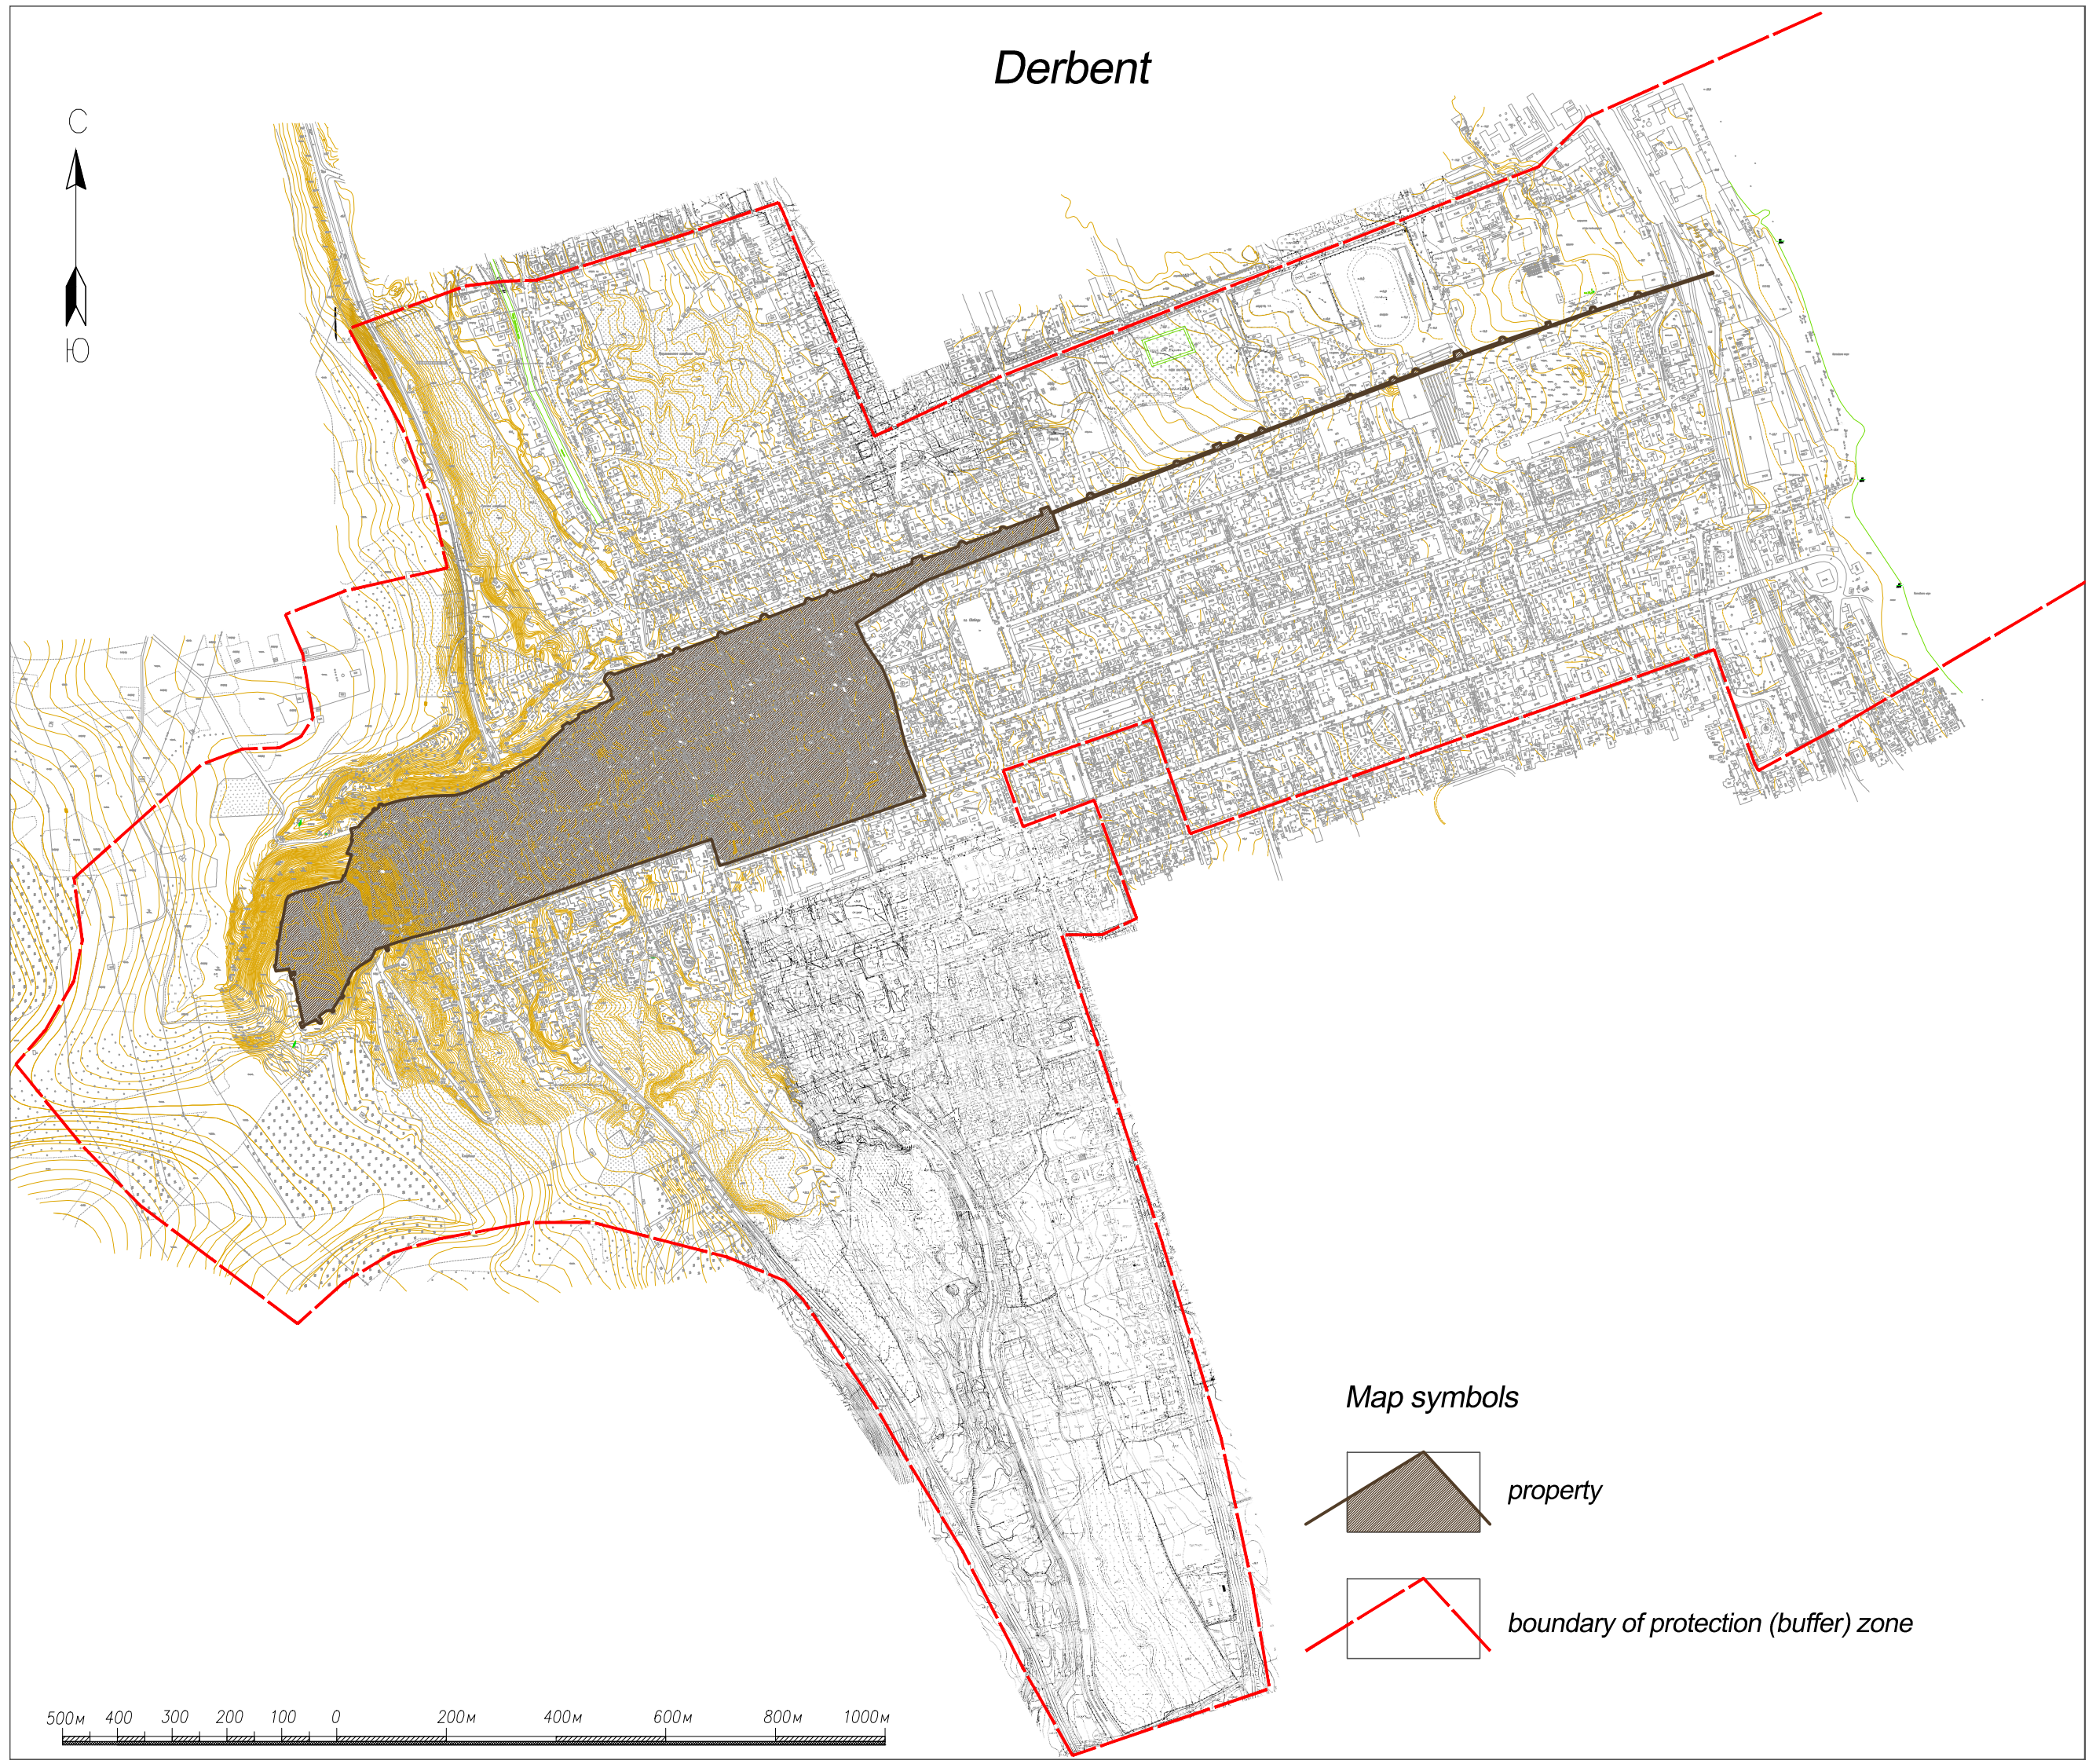

Derbent

Map symbols

property

boundary of protection (buffer) zone

500M 400 300 200 100 0 200M 400M 600M 800M 1000M