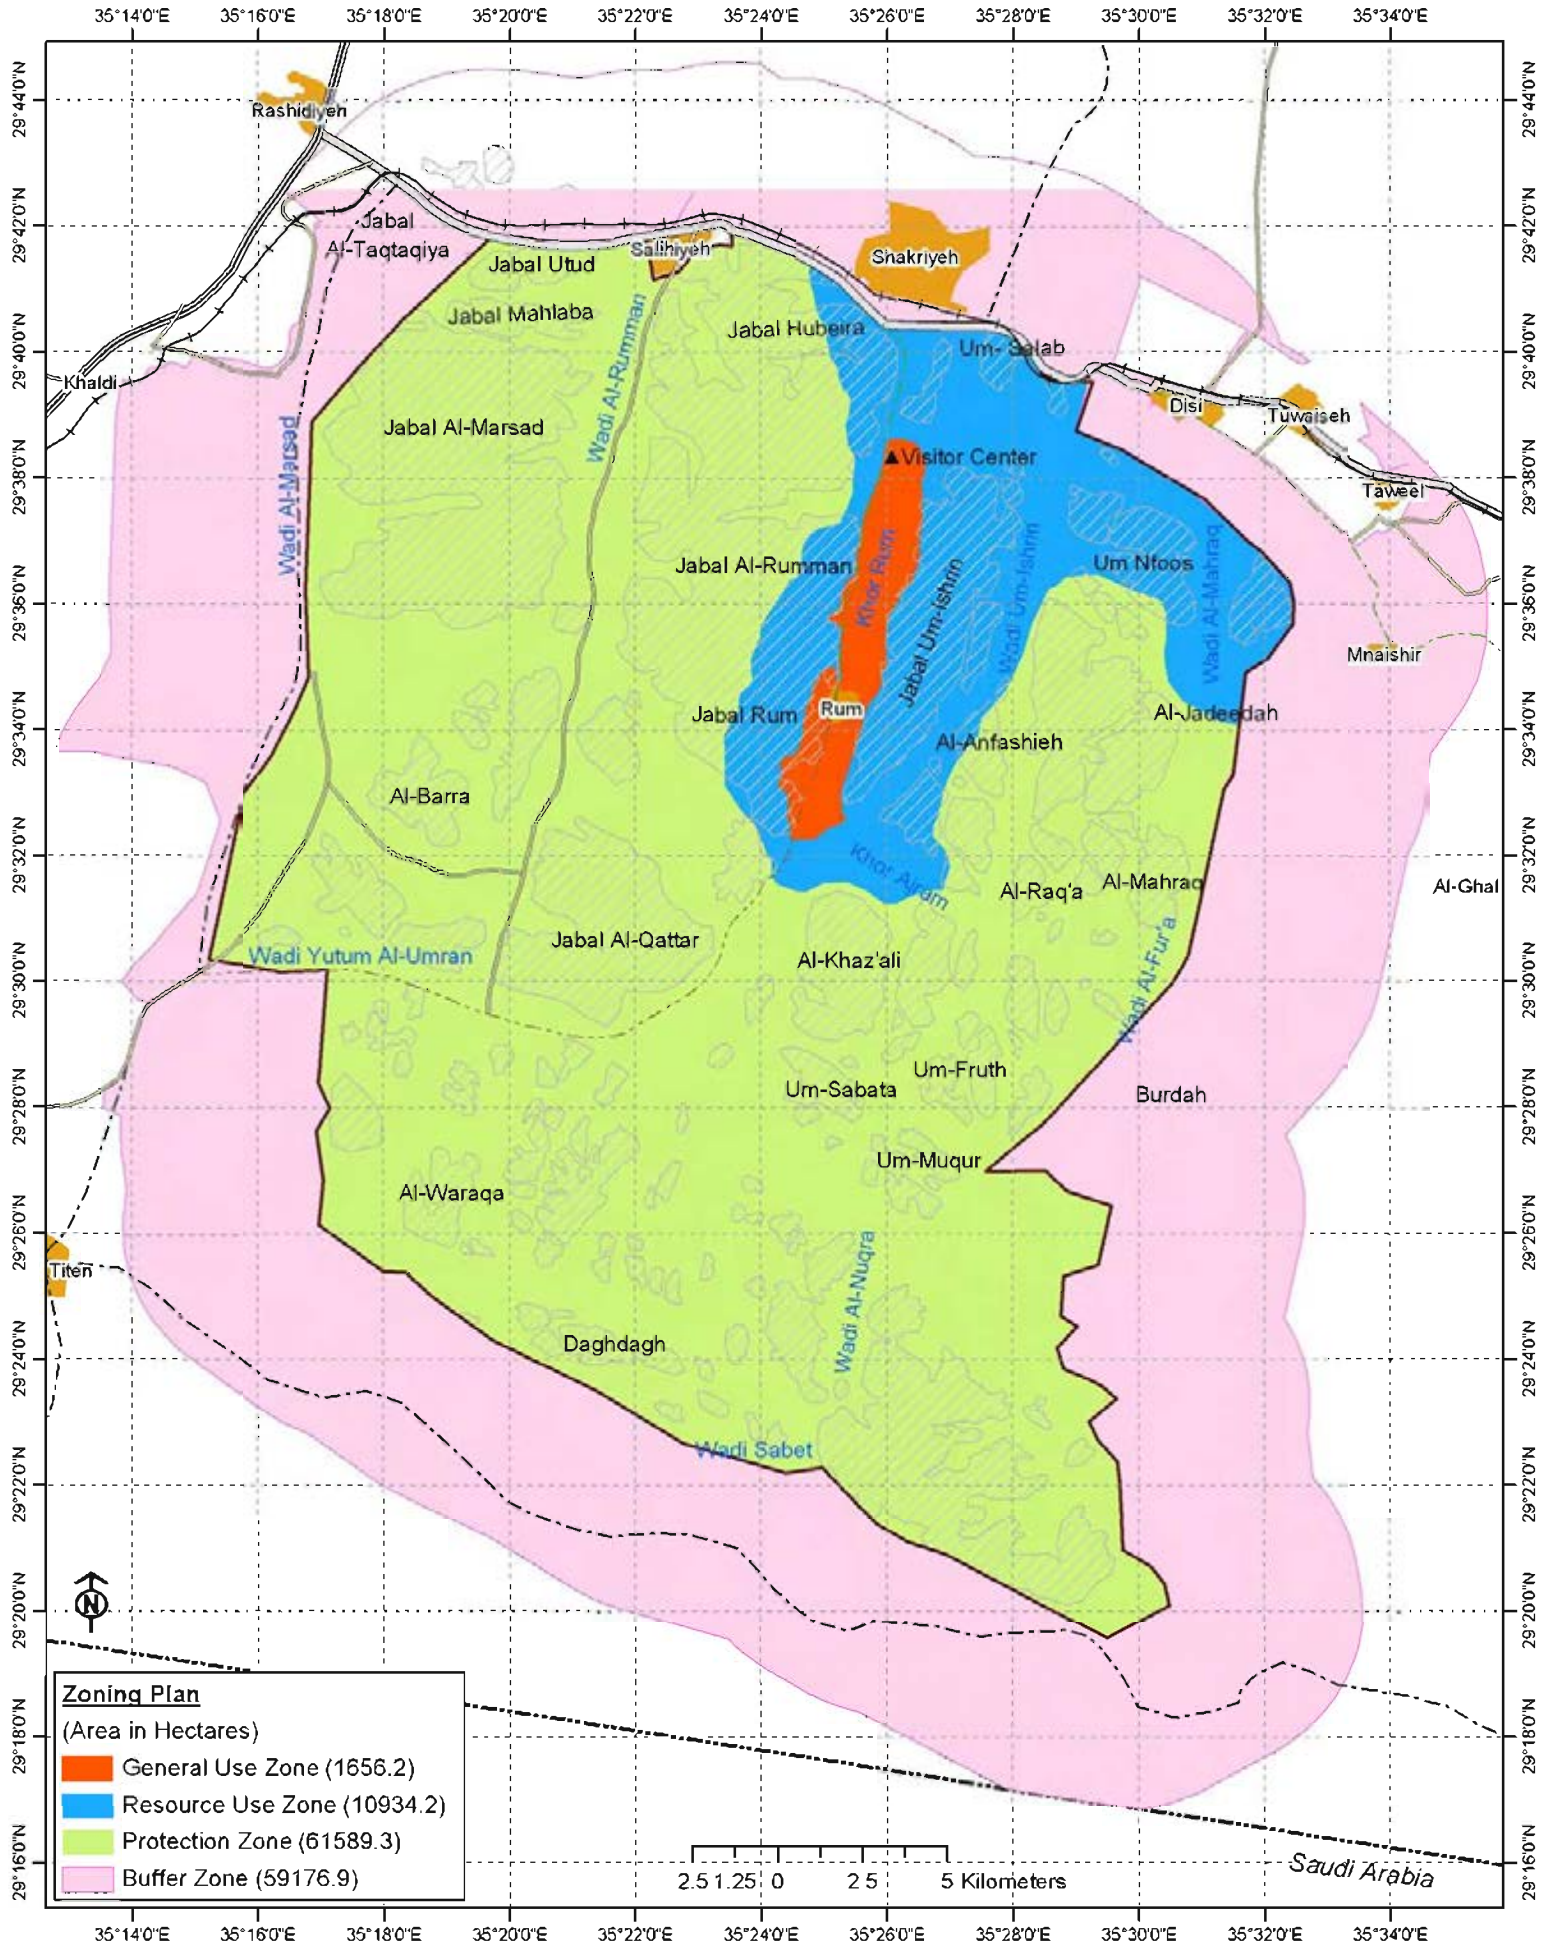

1- Jordan in the World Map

2- Wadi Rum in Jordan Map

3- Wadi Rum Protected Area and Buffer Zone

4- Wadi Rum Protected Area Map – Topography 1:250,000

5- Wadi Rum Protected Area Map - Geology General

6- Wadi Rum Protected Area Map – Geology Classes

7- Wadi Rum Protected Area Map – Access Points

Zoning Plan
(Area in Hectares)

	General Use Zone (1656.2)
	Resource Use Zone (10934.2)
	Protection Zone (61589.3)
	Buffer Zone (59176.9)

	Visitor Center		International Road		Secondary Road		Village
	Mountain		Main Road-Two lanes		Rural Road		World Heritage Nominated Area
	Camel racing area		Secondary Road-Two lanes		Road-Tourism Use		International Border
	Rail Road		Agricultural Road		Dirt Road		