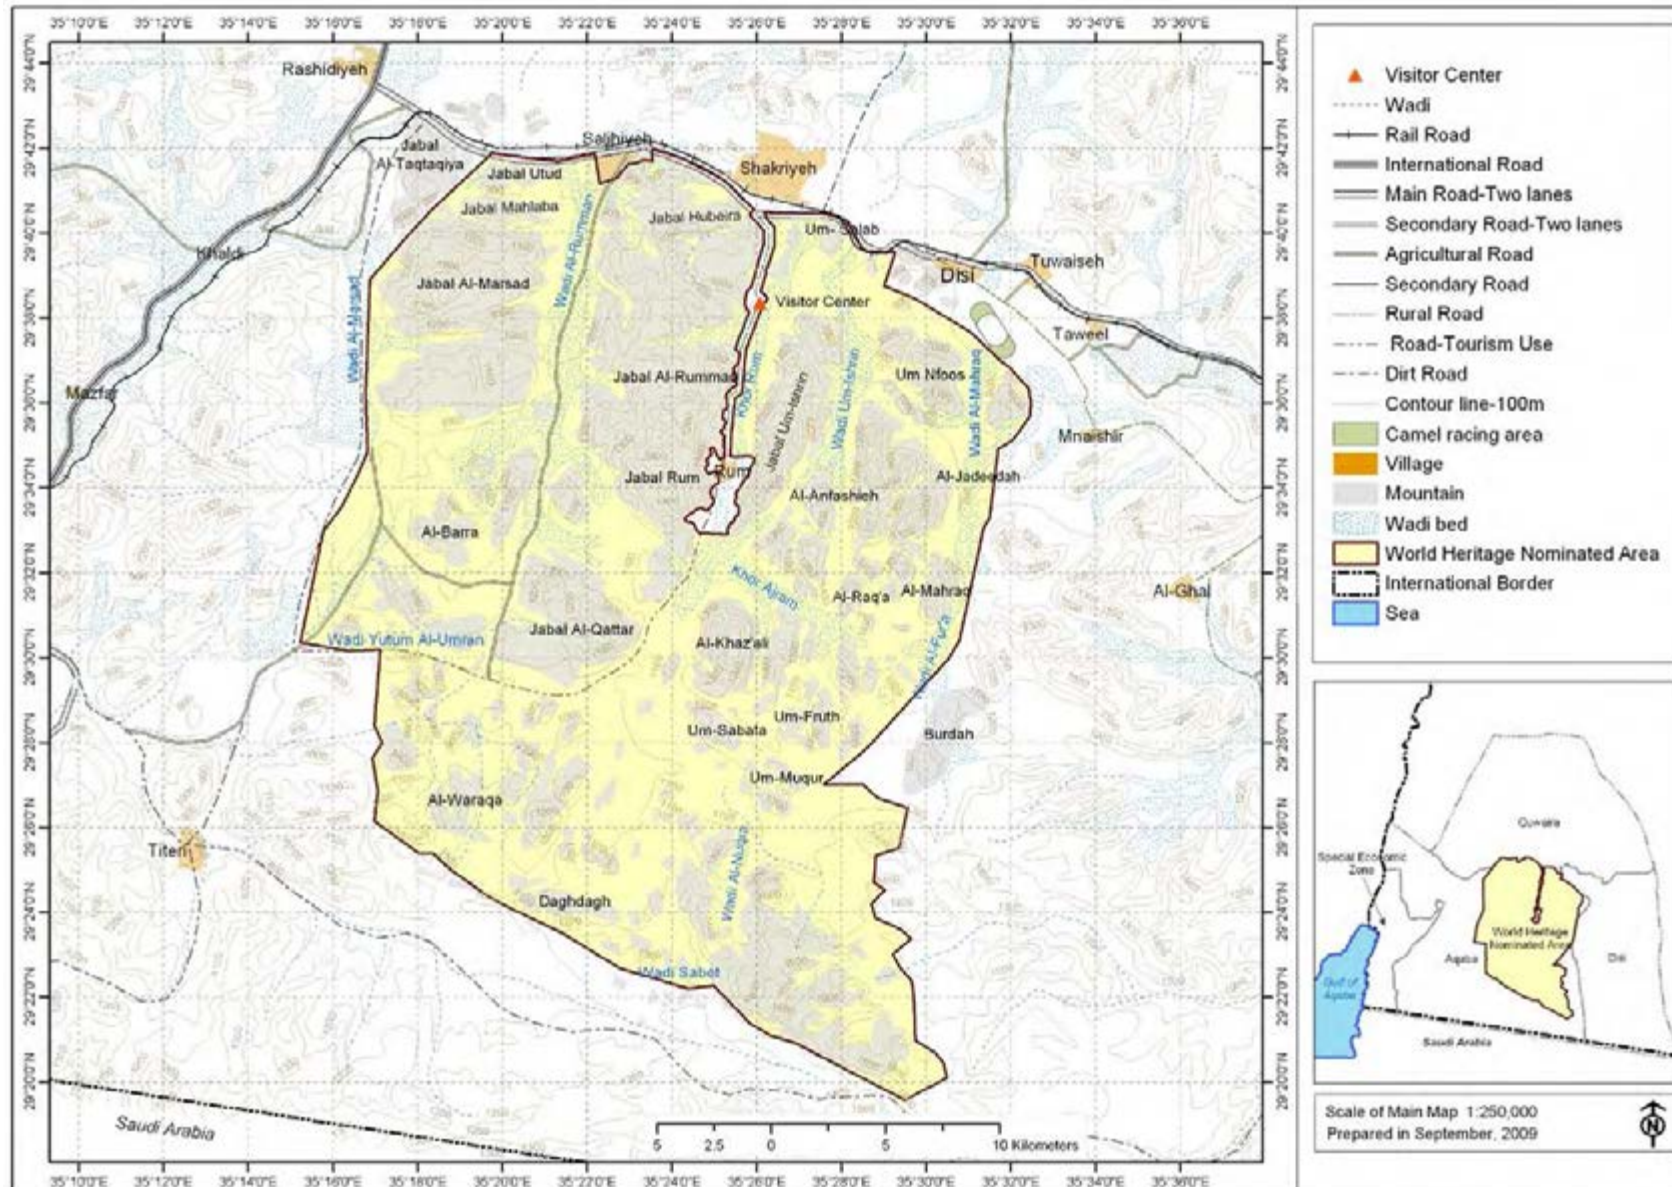

1- Jordan in the World Map

2- Wadi Rum in Jordan Map

3- Wadi Rum Protected Area and Buffer Zone

4- Wadi Rum Protected Area Map – Topography 1:250,000

5- Wadi Rum Protected Area Map - Geology General

6- Wadi Rum Protected Area Map – Geology Classes

7- Wadi Rum Protected Area Map – Access Points

Zoning Plan
(Area in Hectares)

	General Use Zone (1656.2)
	Resource Use Zone (10934.2)
	Protection Zone (61589.3)
	Buffer Zone (59176.9)

	Visitor Center		International Road		Secondary Road		Village
	Mountain		Main Road-Two lanes		Rural Road		World Heritage Nominated Area
	Camel racing area		Secondary Road-Two lanes		Road-Tourism Use		International Border
	Rail Road		Agricultural Road		Dirt Road		