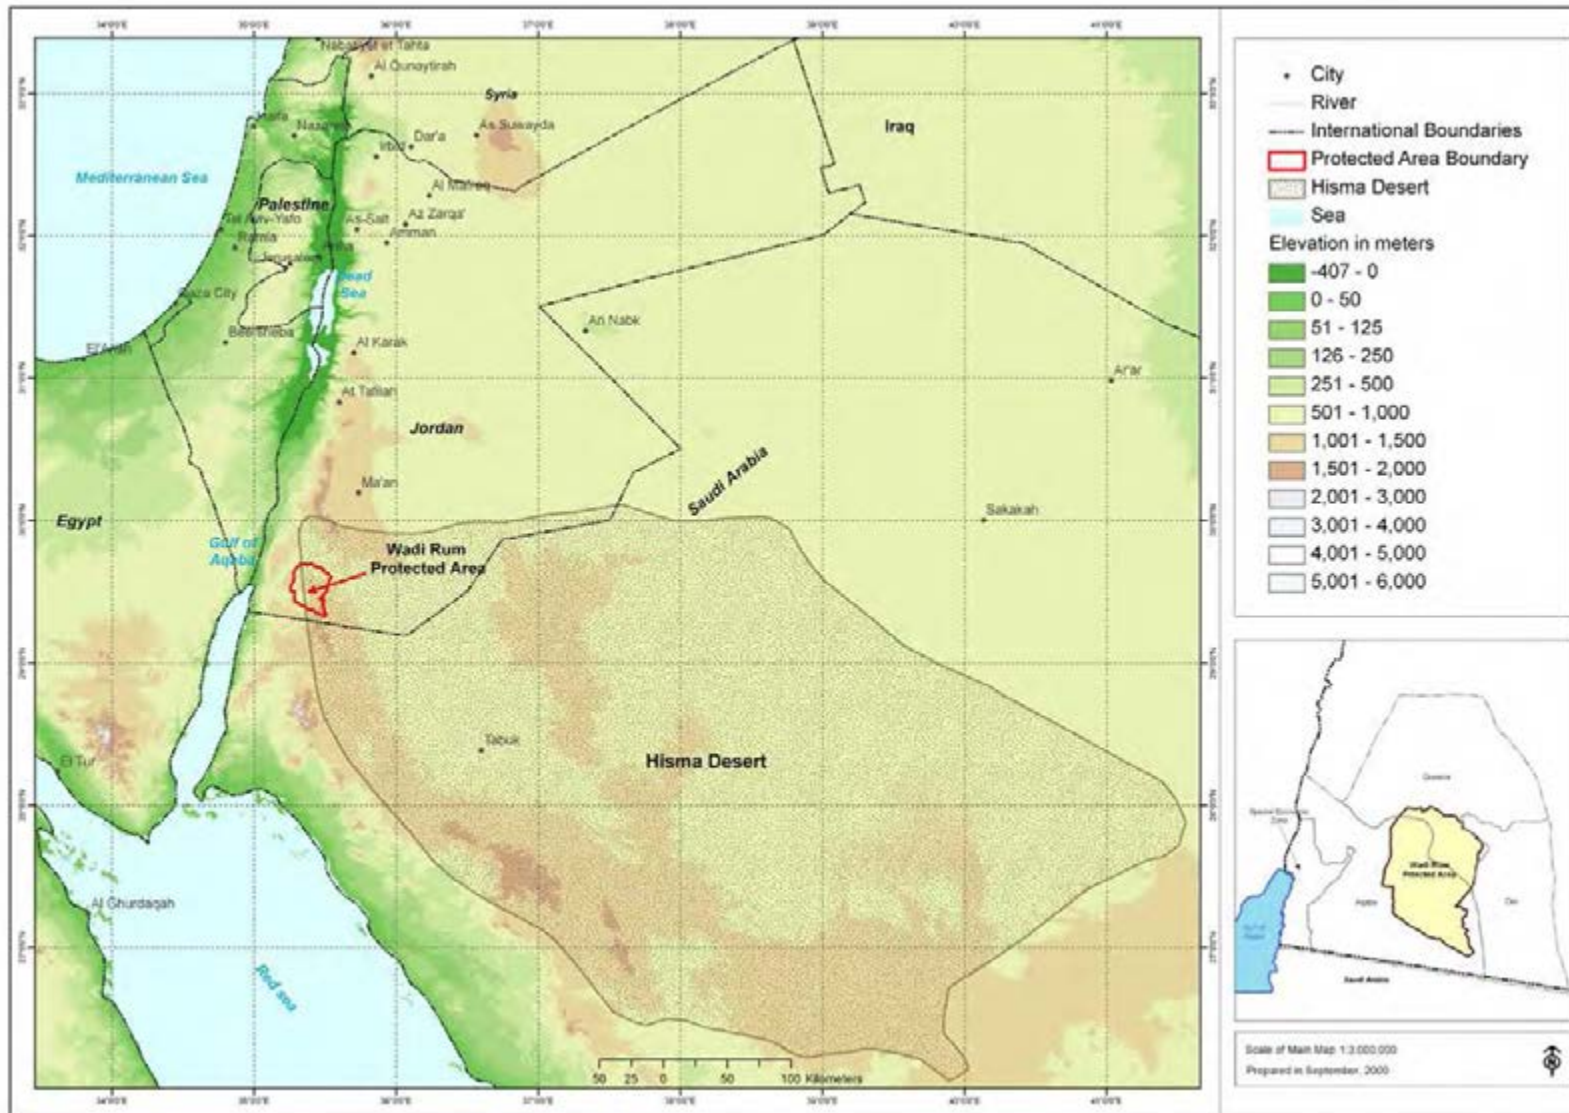

1- Jordan in the World Map

2- Wadi Rum in Jordan Map

3- Wadi Rum Protected Area and Buffer Zone

4- Wadi Rum Protected Area Map – Topography 1:250,000

5- Wadi Rum Protected Area Map - Geology General

6- Wadi Rum Protected Area Map – Geology Classes

7- Wadi Rum Protected Area Map – Access Points

Zoning Plan
(Area in Hectares)

	General Use Zone (1656.2)
	Resource Use Zone (10934.2)
	Protection Zone (61589.3)
	Buffer Zone (59176.9)

	Visitor Center		International Road		Secondary Road		Village
	Mountain		Main Road-Two lanes		Rural Road		World Heritage Nominated Area
	Camel racing area		Secondary Road-Two lanes		Road-Tourism Use		International Border
	Rail Road		Agricultural Road		Dirt Road		