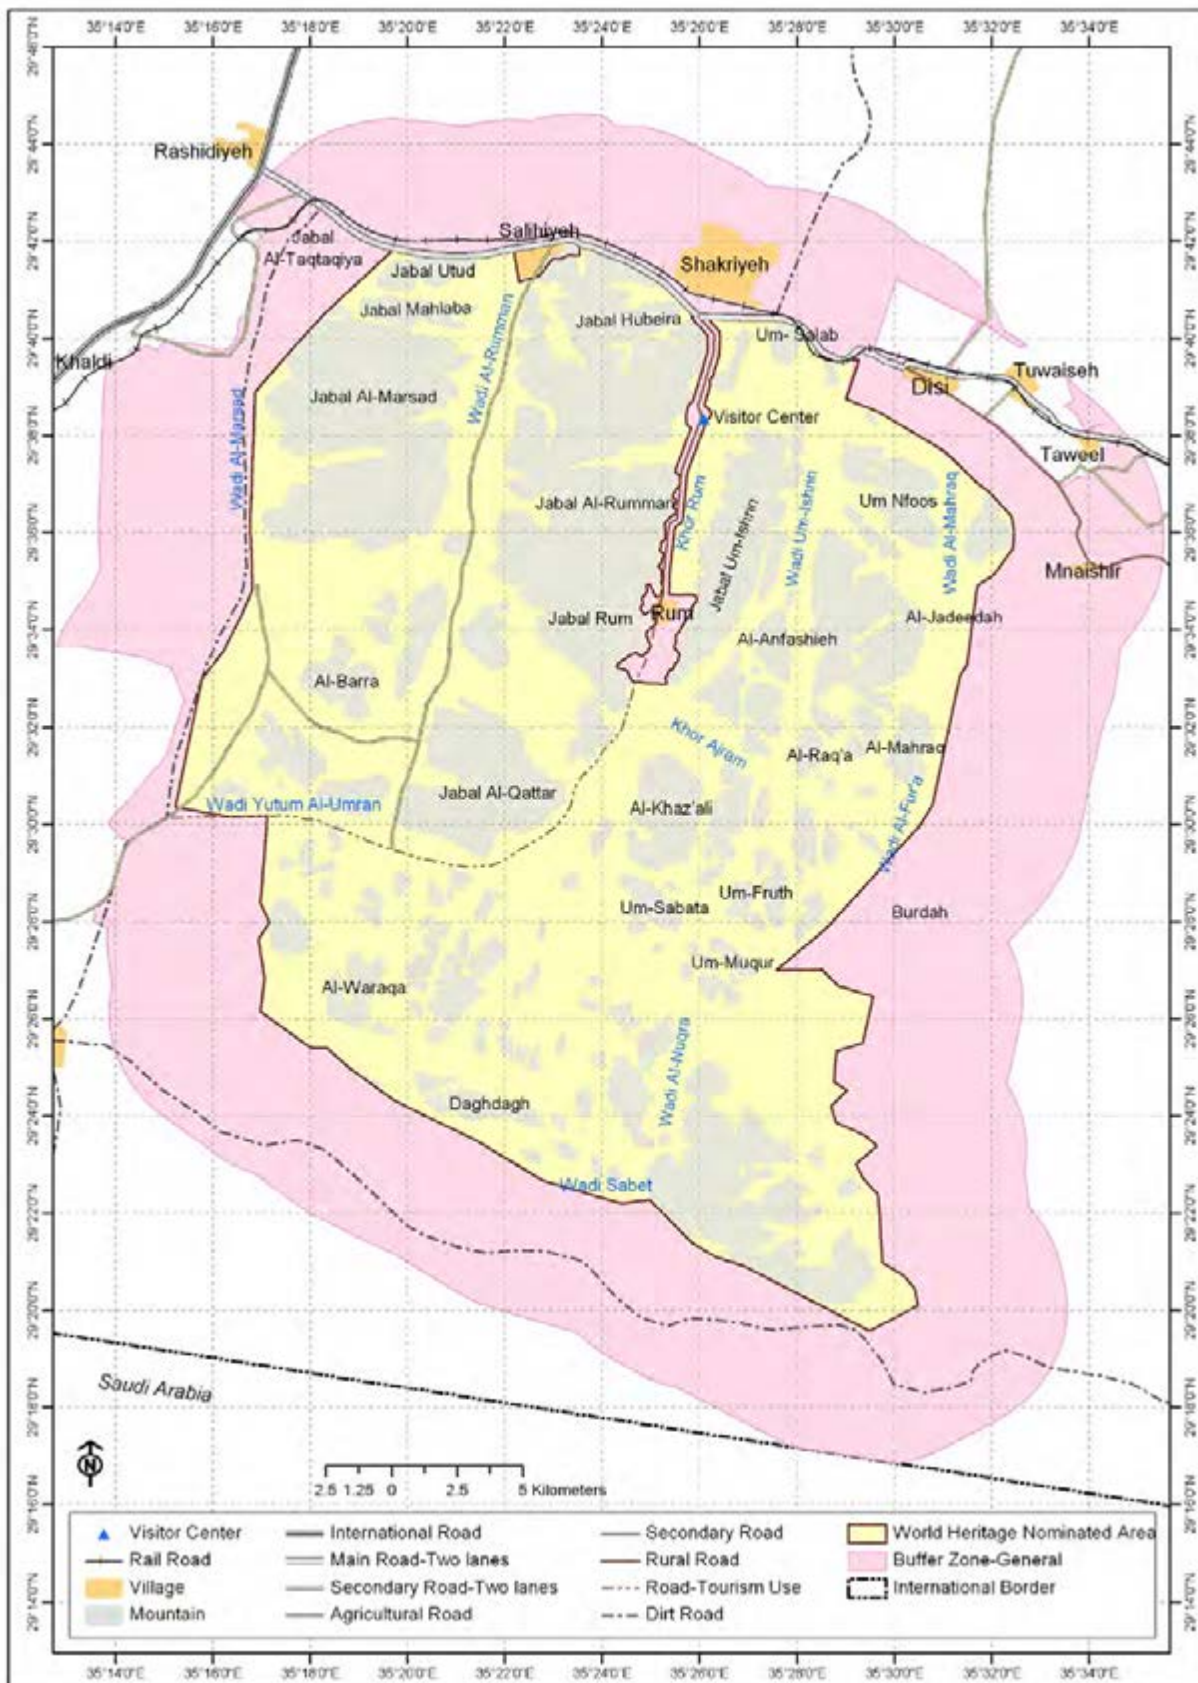

1- Jordan in the World Map

2- Wadi Rum in Jordan Map

3- Wadi Rum Protected Area and Buffer Zone

4- Wadi Rum Protected Area Map – Topography 1:250,000

5- Wadi Rum Protected Area Map - Geology General

6- Wadi Rum Protected Area Map – Geology Classes

7- Wadi Rum Protected Area Map – Access Points

Zoning Plan
(Area in Hectares)

	General Use Zone (1656.2)
	Resource Use Zone (10934.2)
	Protection Zone (61589.3)
	Buffer Zone (59176.9)

	Visitor Center		International Road		Secondary Road		Village
	Mountain		Main Road-Two lanes		Rural Road		World Heritage Nominated Area
	Camel racing area		Secondary Road-Two lanes		Road-Tourism Use		International Border
	Rail Road		Agricultural Road		Dirt Road		