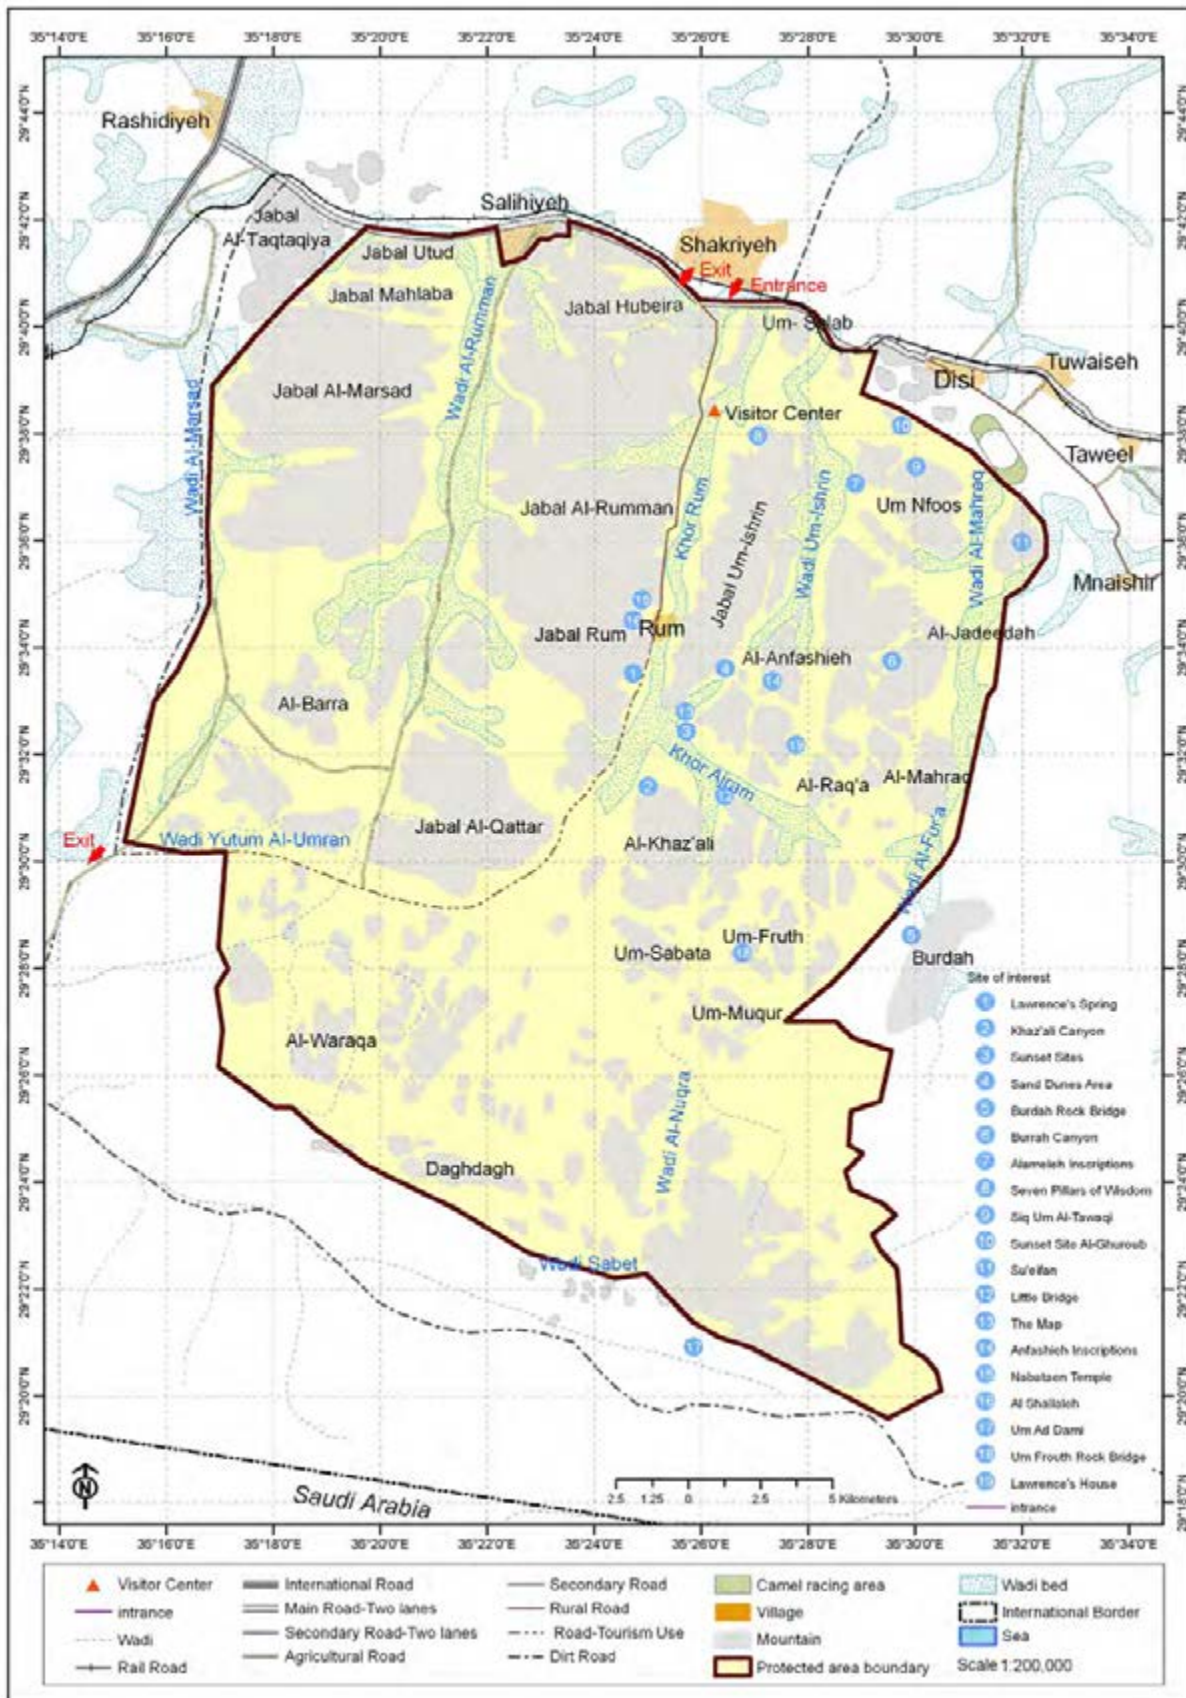

1- Jordan in the World Map

2- Wadi Rum in Jordan Map

3- Wadi Rum Protected Area and Buffer Zone

4- Wadi Rum Protected Area Map – Topography 1:250,000

5- Wadi Rum Protected Area Map - Geology General

6- Wadi Rum Protected Area Map – Geology Classes

7- Wadi Rum Protected Area Map – Access Points

Zoning Plan
(Area in Hectares)

	General Use Zone (1656.2)
	Resource Use Zone (10934.2)
	Protection Zone (61589.3)
	Buffer Zone (59176.9)

	Visitor Center		International Road		Secondary Road		Village
	Mountain		Main Road-Two lanes		Rural Road		World Heritage Nominated Area
	Camel racing area		Secondary Road-Two lanes		Road-Tourism Use		International Border
	Rail Road		Agricultural Road		Dirt Road		