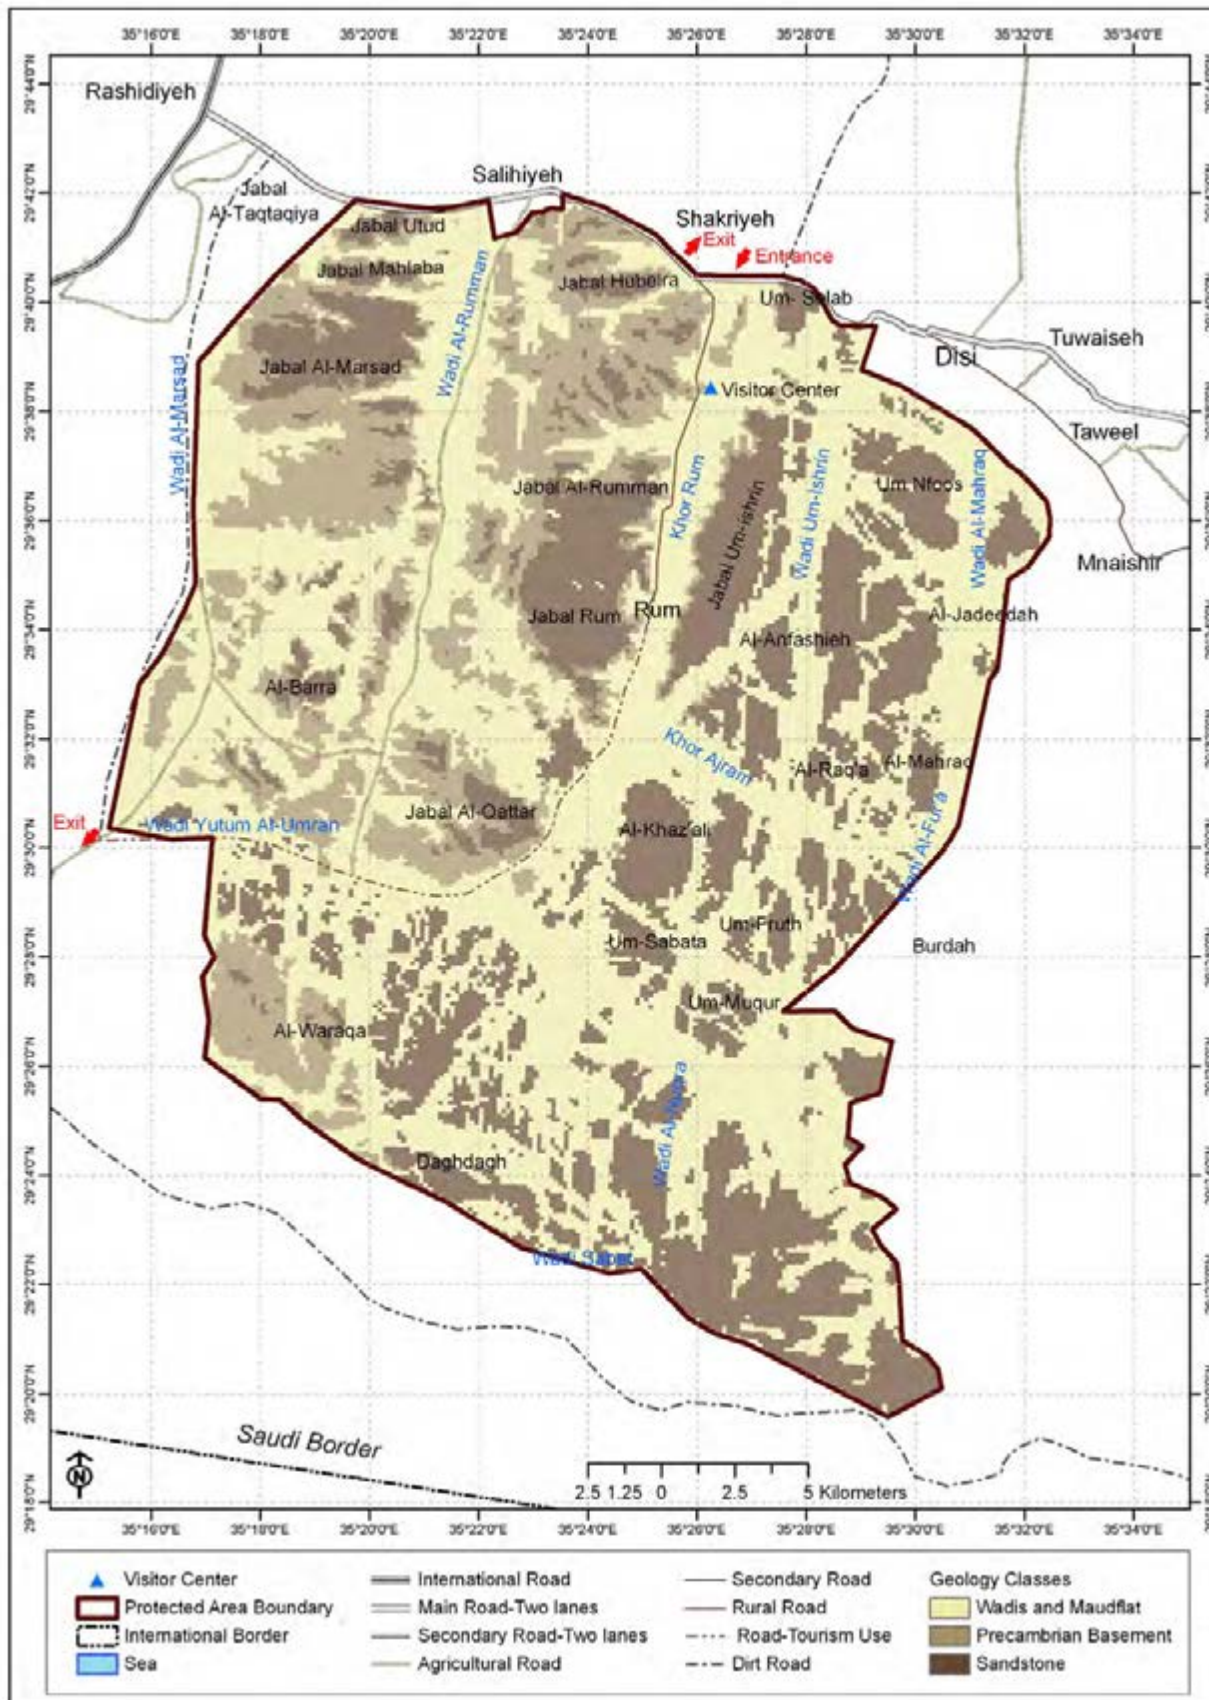

1- Jordan in the World Map

2- Wadi Rum in Jordan Map

3- Wadi Rum Protected Area and Buffer Zone

4- Wadi Rum Protected Area Map – Topography 1:250,000

5- Wadi Rum Protected Area Map - Geology General

6- Wadi Rum Protected Area Map – Geology Classes

7- Wadi Rum Protected Area Map – Access Points

Zoning Plan
(Area in Hectares)

	General Use Zone (1656.2)
	Resource Use Zone (10934.2)
	Protection Zone (61589.3)
	Buffer Zone (59176.9)

	Visitor Center		International Road		Secondary Road		Village
	Mountain		Main Road-Two lanes		Rural Road		World Heritage Nominated Area
	Camel racing area		Secondary Road-Two lanes		Road-Tourism Use		International Border
	Rail Road		Agricultural Road		Dirt Road		