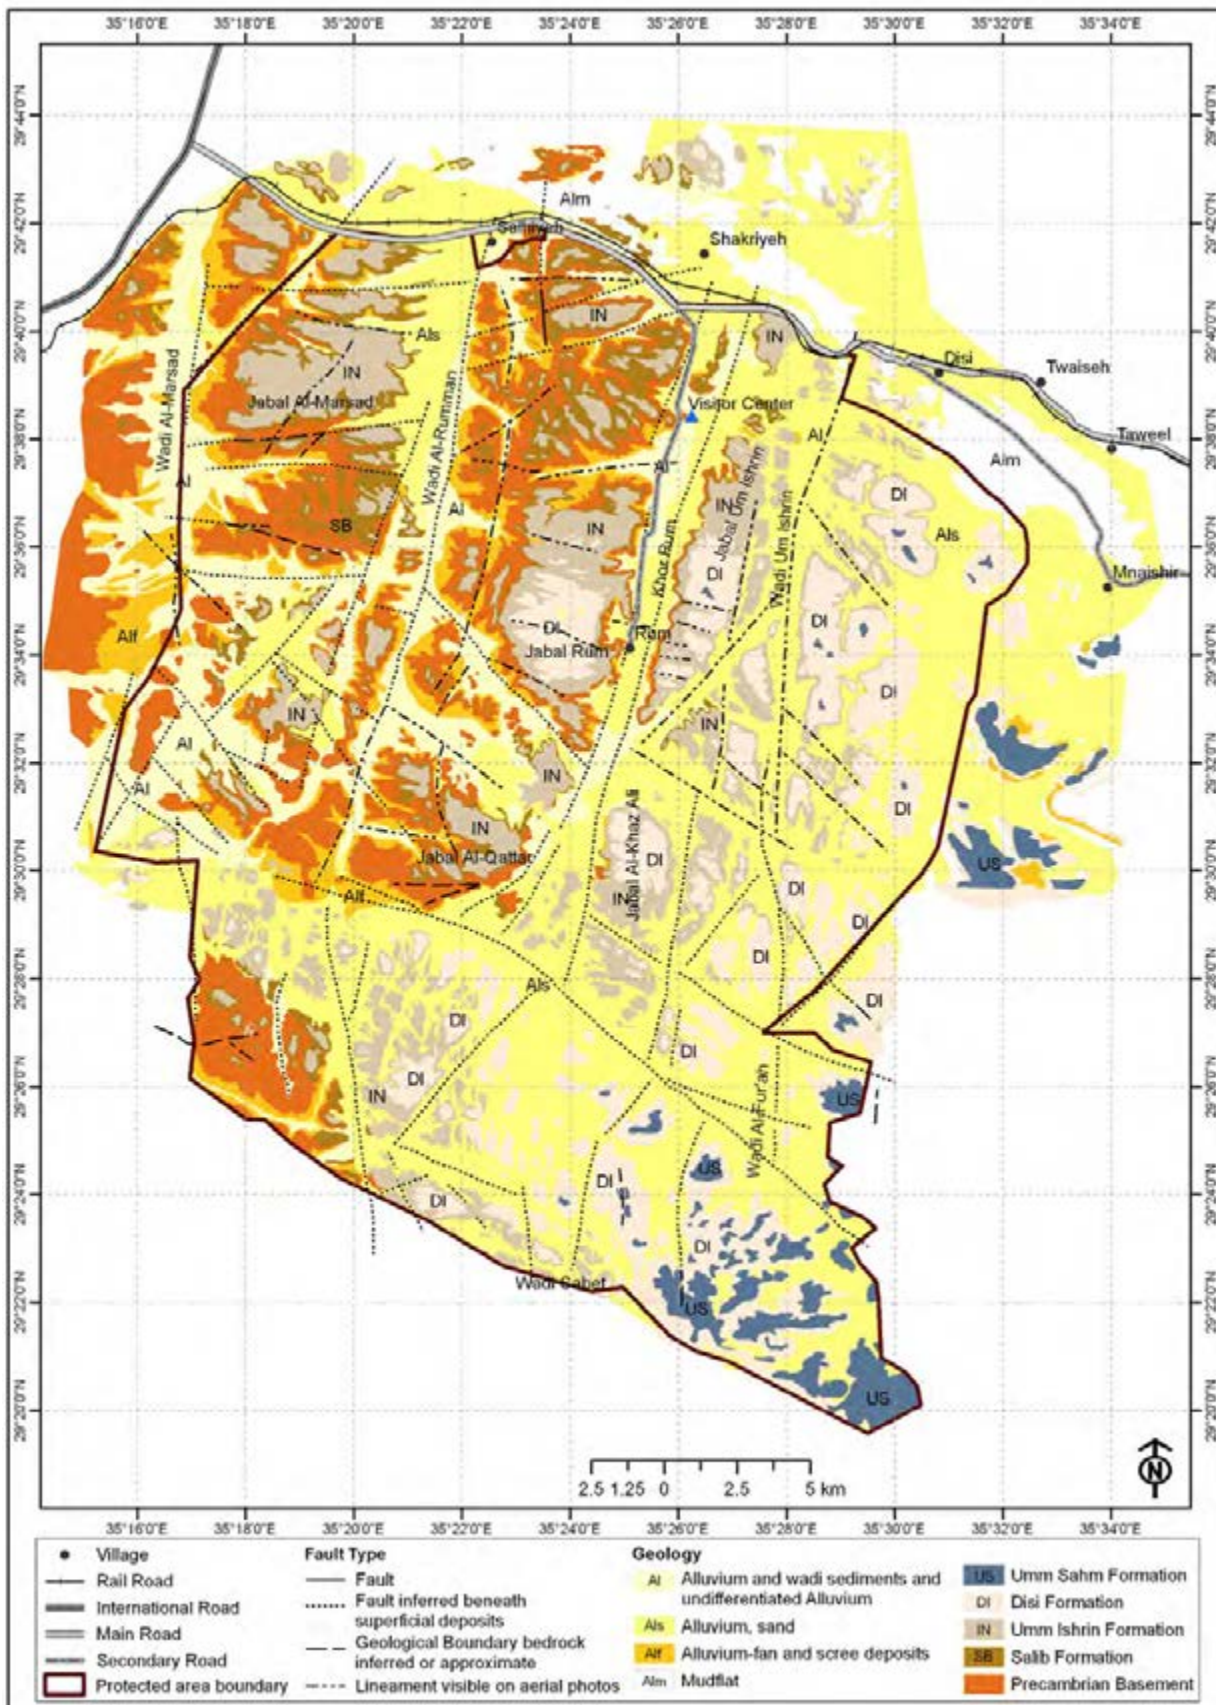

1- Jordan in the World Map

2- Wadi Rum in Jordan Map

3- Wadi Rum Protected Area and Buffer Zone

4- Wadi Rum Protected Area Map – Topography 1:250,000

5- Wadi Rum Protected Area Map - Geology General

6- Wadi Rum Protected Area Map – Geology Classes

7- Wadi Rum Protected Area Map – Access Points

Zoning Plan
(Area in Hectares)

	General Use Zone (1656.2)
	Resource Use Zone (10934.2)
	Protection Zone (61589.3)
	Buffer Zone (59176.9)

	Visitor Center		International Road		Secondary Road		Village
	Mountain		Main Road-Two lanes		Rural Road		World Heritage Nominated Area
	Camel racing area		Secondary Road-Two lanes		Road-Tourism Use		International Border
	Rail Road		Agricultural Road		Dirt Road		