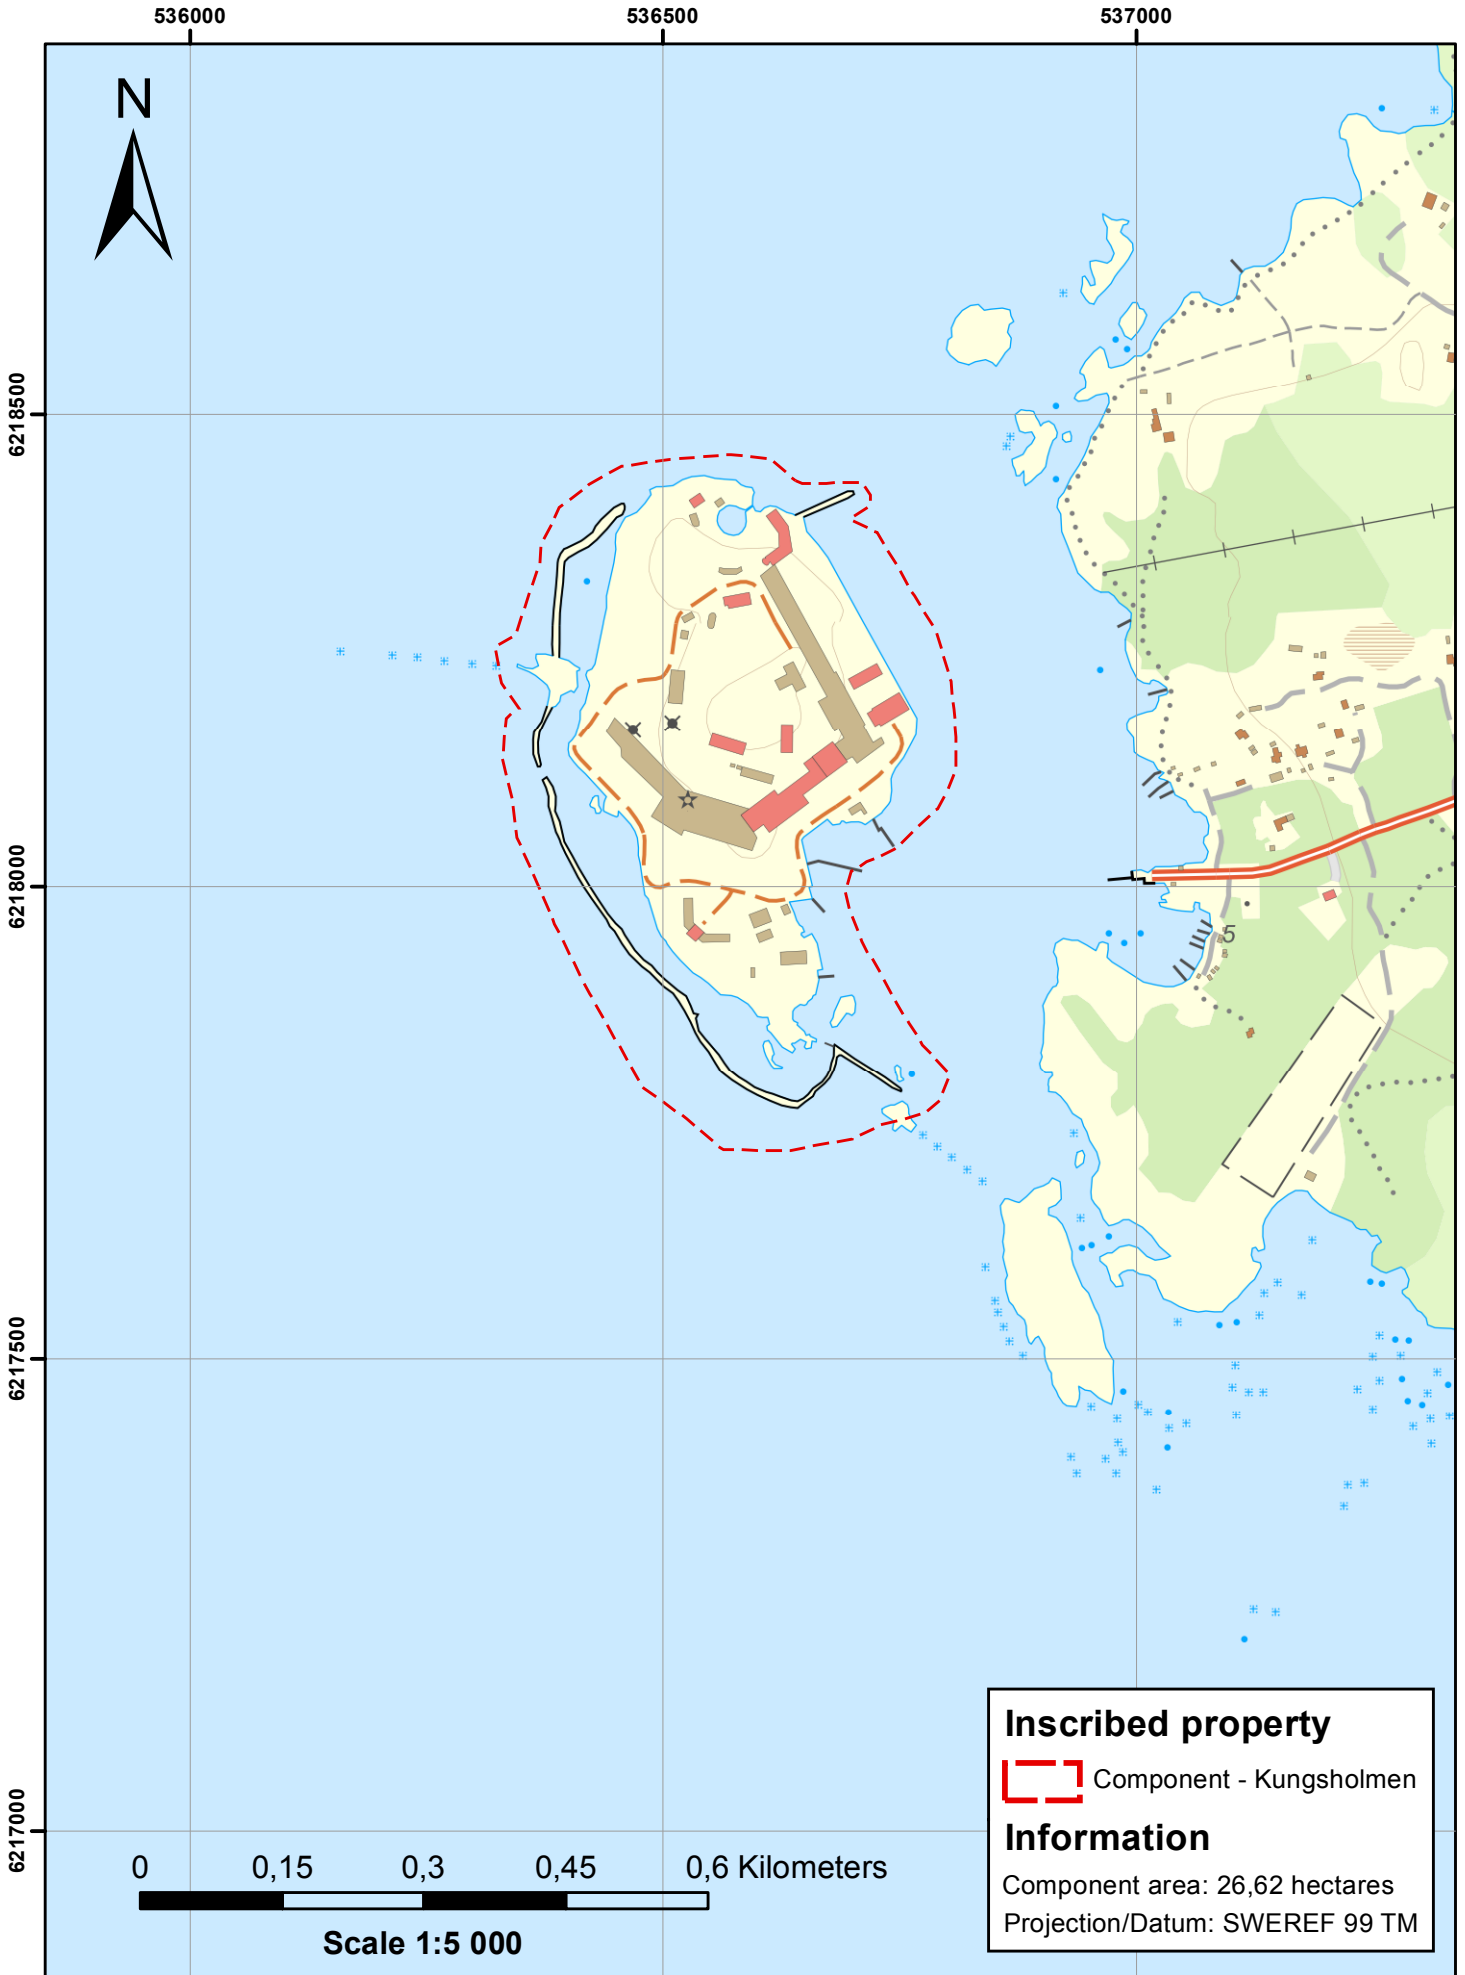

538000

538500

Unesco World Heritage Naval Port of Karlskrona

540800

541100

Unesco World Heritage Naval Port of Karlskrona

Unesco World Heritage Naval Port of Karlskrona

Unesco World Heritage Naval Port of Karlskrona

Unesco World Heritage Naval Port of Karlskrona

537260

537680

Unesco World Heritage Naval Port of Karlskrona

Unesco World Heritage Naval Port of Karlskrona

534000

536000

538000

6226000

6224000

6222000

0 0,5 1 1,5 2 Kilometers

Scale 1:25 000

Inscribed property

 Component - Trossö

 Buffer zone

Information

Component area: 254,40 hectares

Projection/Datum: SWEREF 99 TM