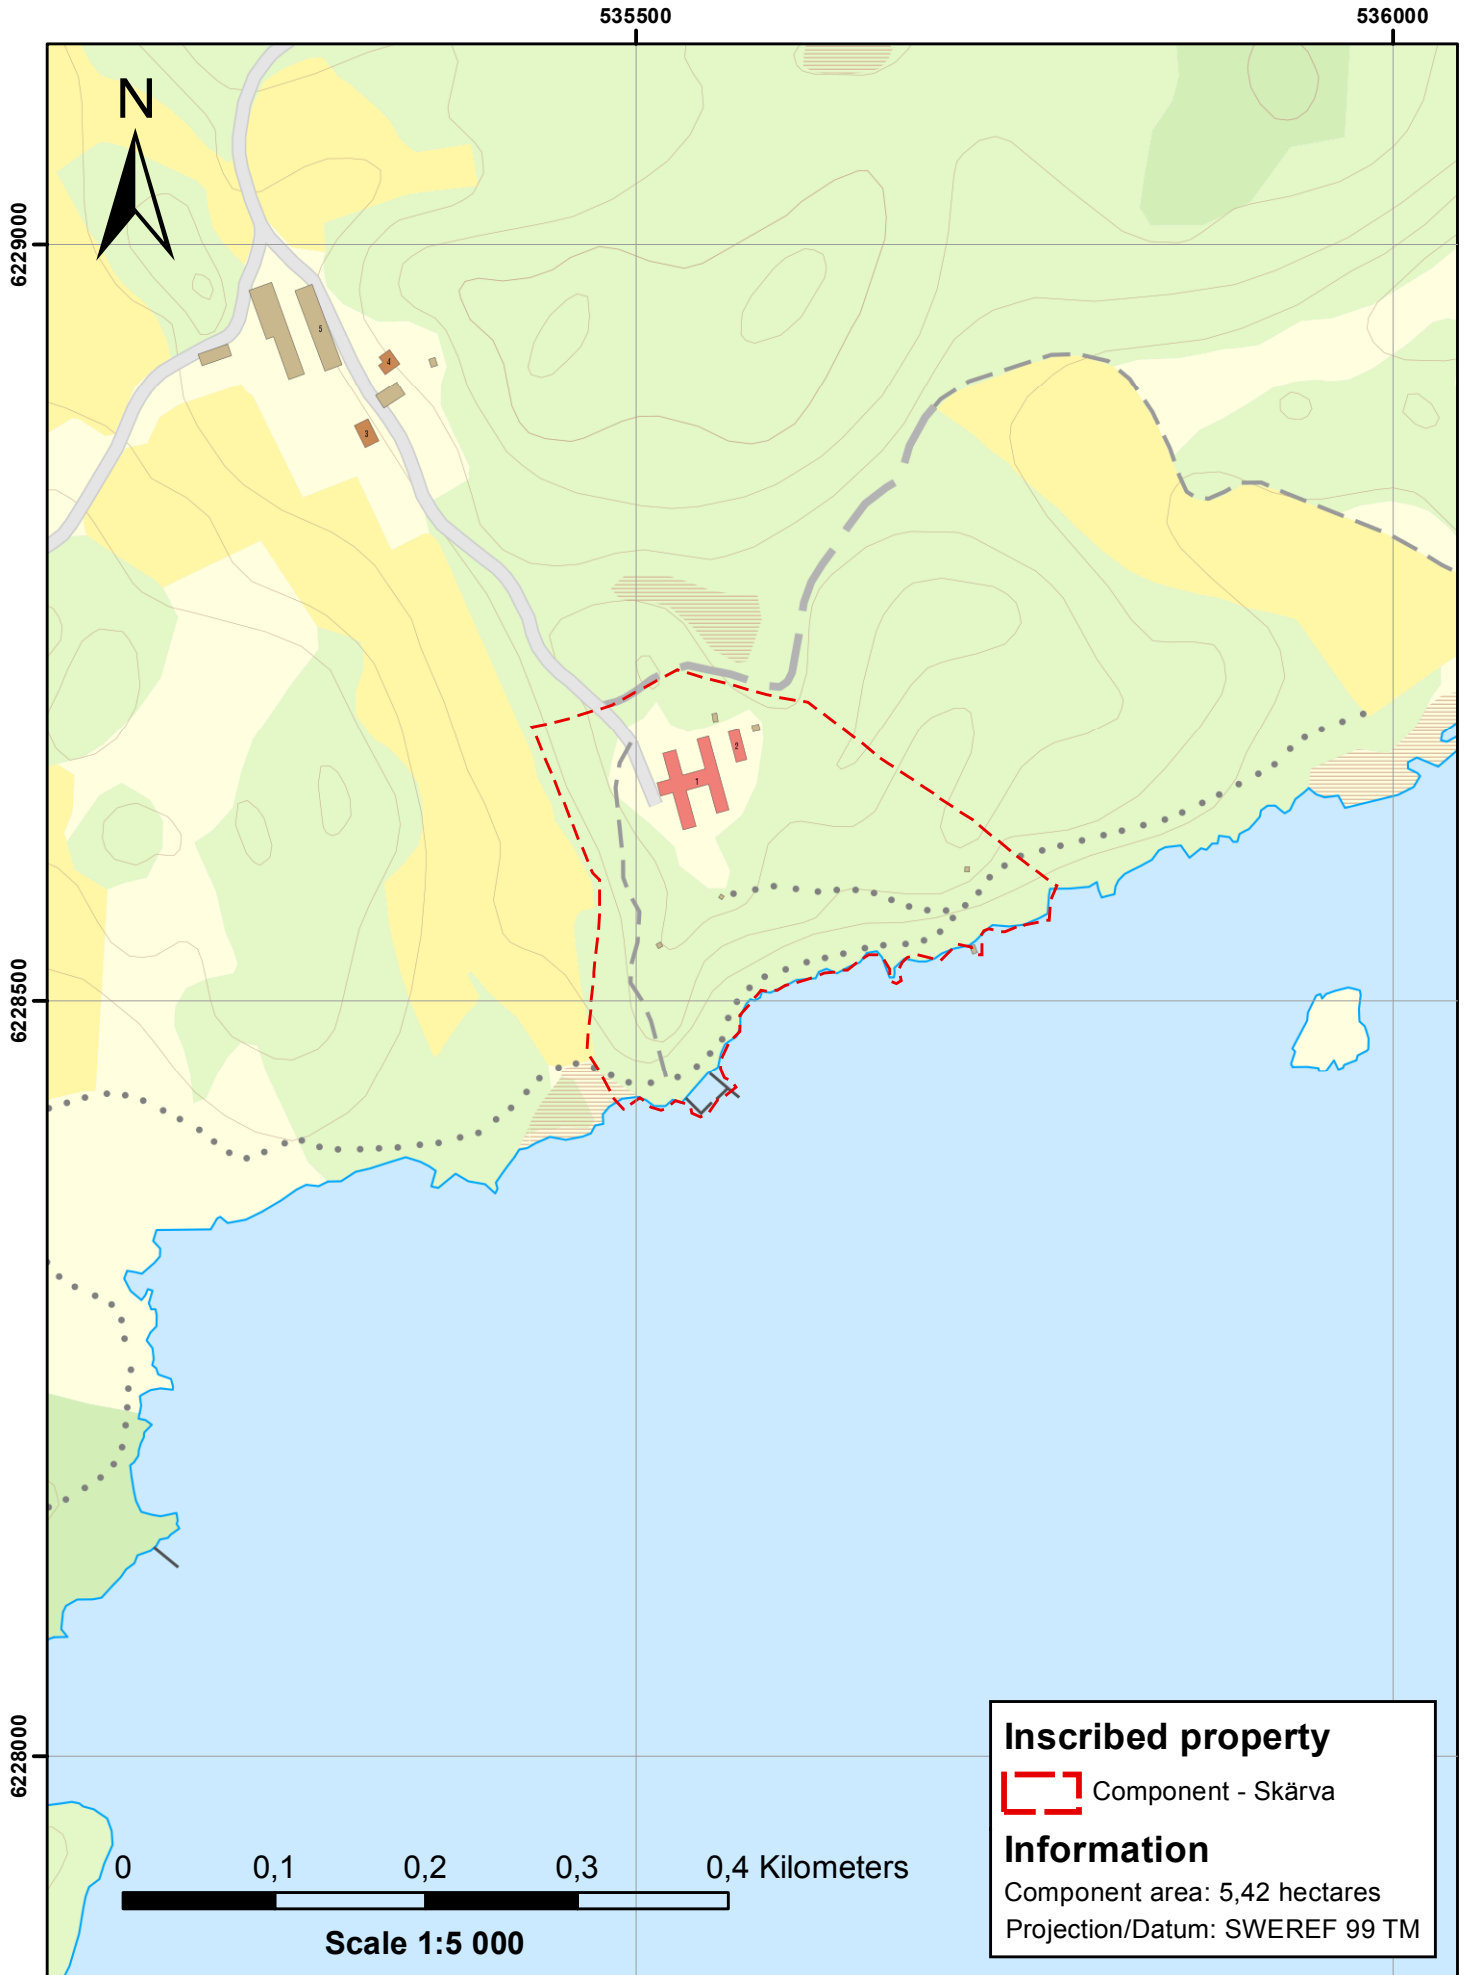

538000

538500

Unesco World Heritage Naval Port of Karlskrona

540800

541100

Unesco World Heritage Naval Port of Karlskrona

Unesco World Heritage Naval Port of Karlskrona

Unesco World Heritage Naval Port of Karlskrona

Unesco World Heritage Naval Port of Karlskrona

537260

537680

Unesco World Heritage Naval Port of Karlskrona

Unesco World Heritage Naval Port of Karlskrona

534000

536000

538000

6226000

6224000

6222000

0 0,5 1 1,5 2 Kilometers

Scale 1:25 000

Inscribed property

 Component - Trossö

 Buffer zone

Information

Component area: 254,40 hectares

Projection/Datum: SWEREF 99 TM