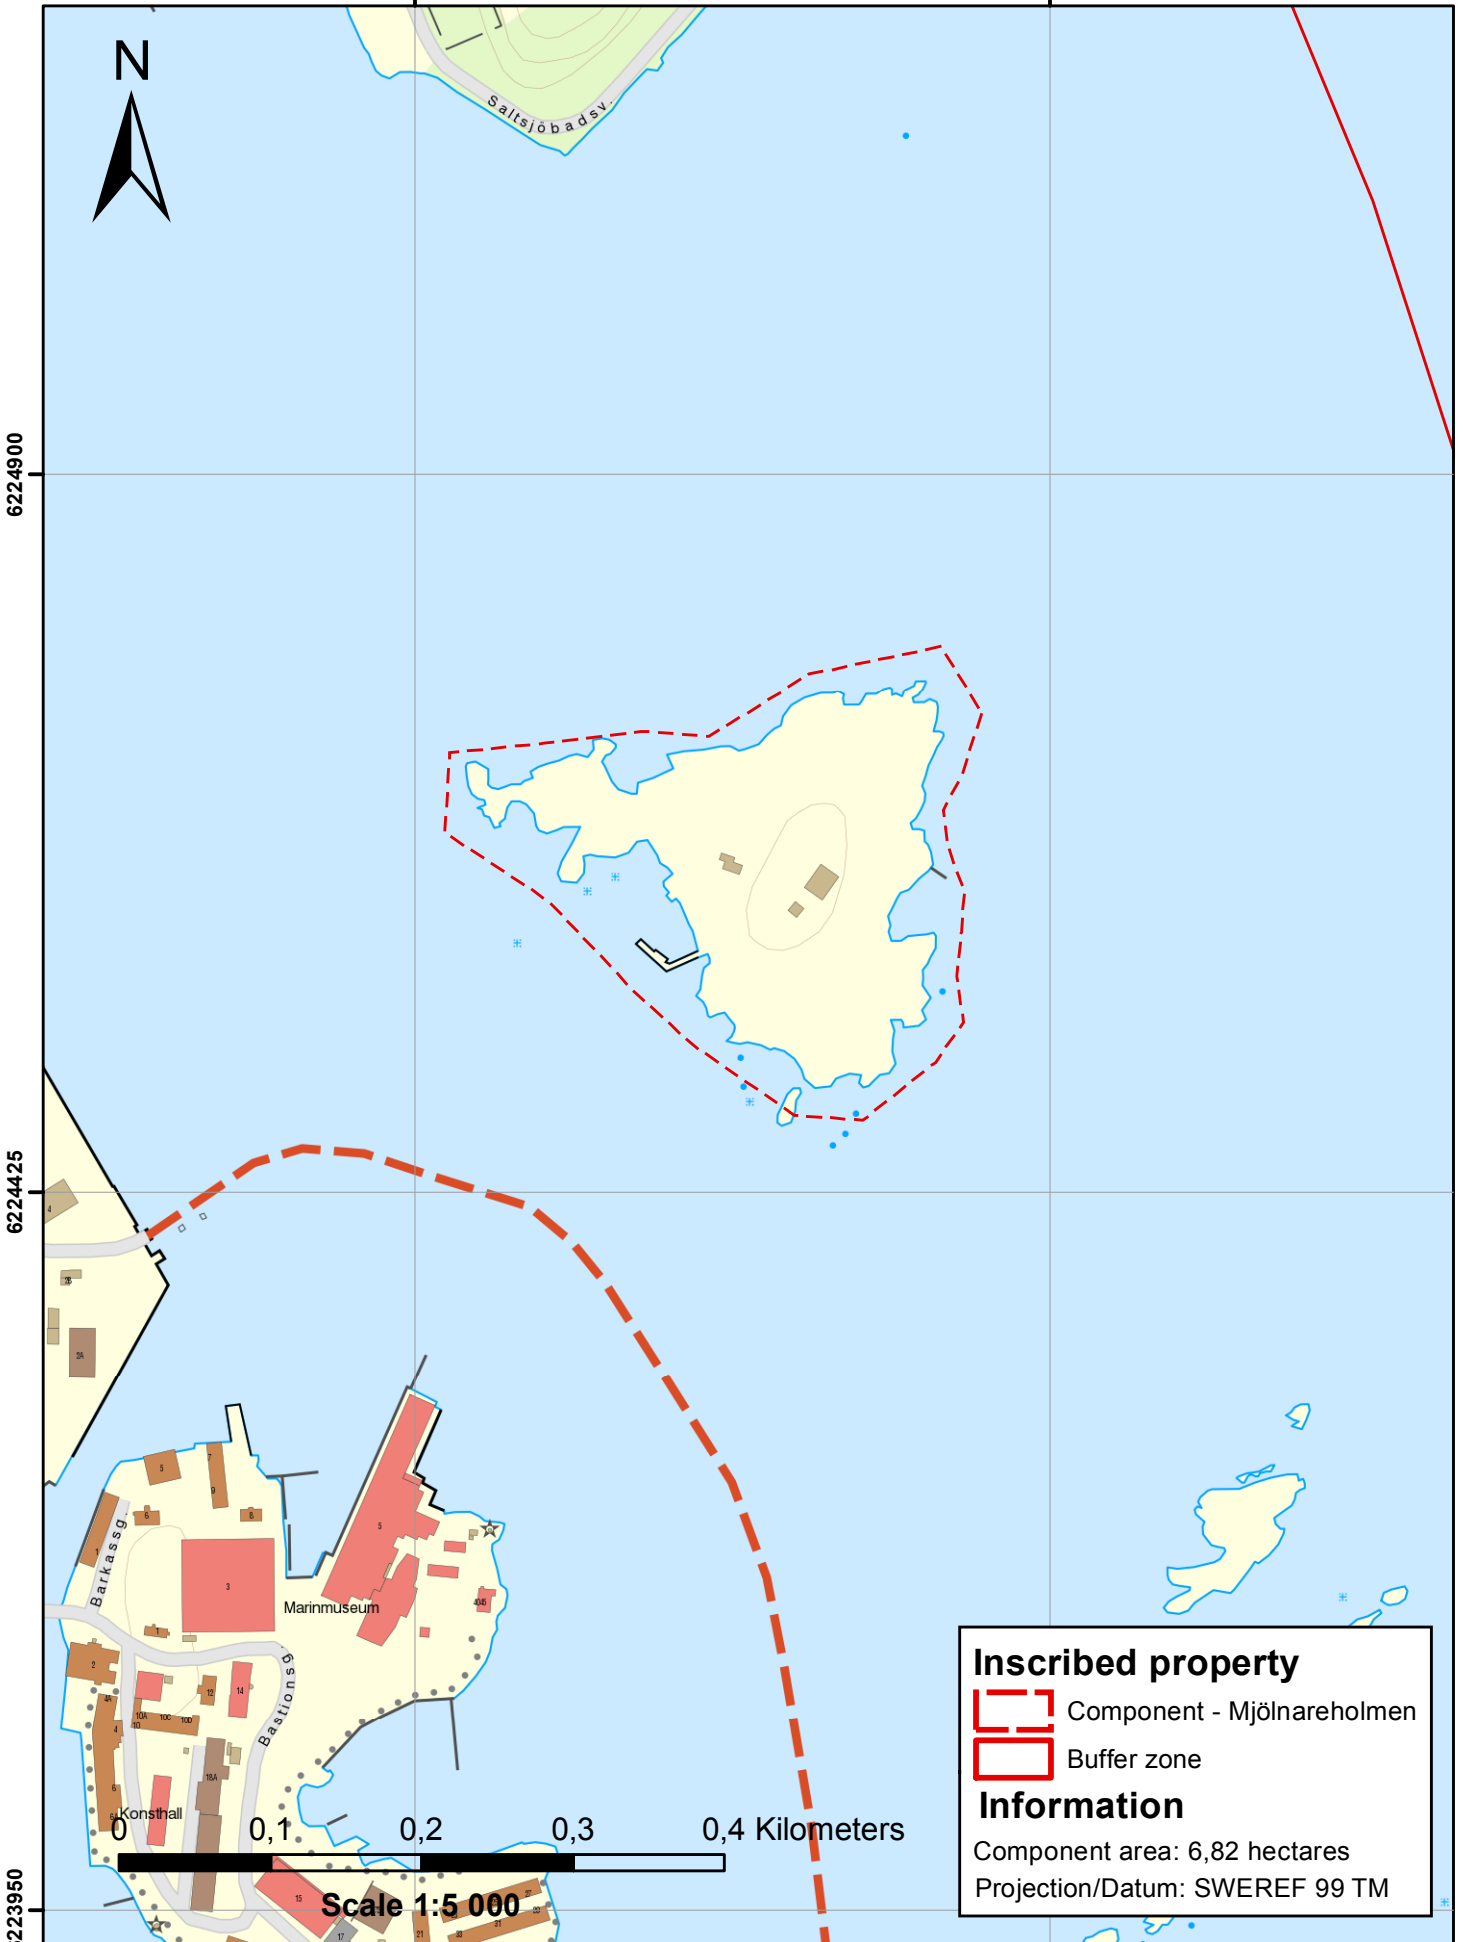

Unesco World Heritage Naval Port of Karlskrona

Unesco World Heritage Naval Port of Karlskrona

Unesco World Heritage Naval Port of Karlskrona

Unesco World Heritage Naval Port of Karlskrona

Unesco World Heritage Naval Port of Karlskrona

538000

538500

Unesco World Heritage Naval Port of Karlskrona

540800

541100

Unesco World Heritage Naval Port of Karlskrona

Unesco World Heritage Naval Port of Karlskrona

Unesco World Heritage Naval Port of Karlskrona

Unesco World Heritage Naval Port of Karlskrona

537260

537680

Unesco World Heritage Naval Port of Karlskrona

Unesco World Heritage Naval Port of Karlskrona

534000

536000

538000

Information

Component area: 254,40 hectares

Projection/Datum: SWEREF 99 TM