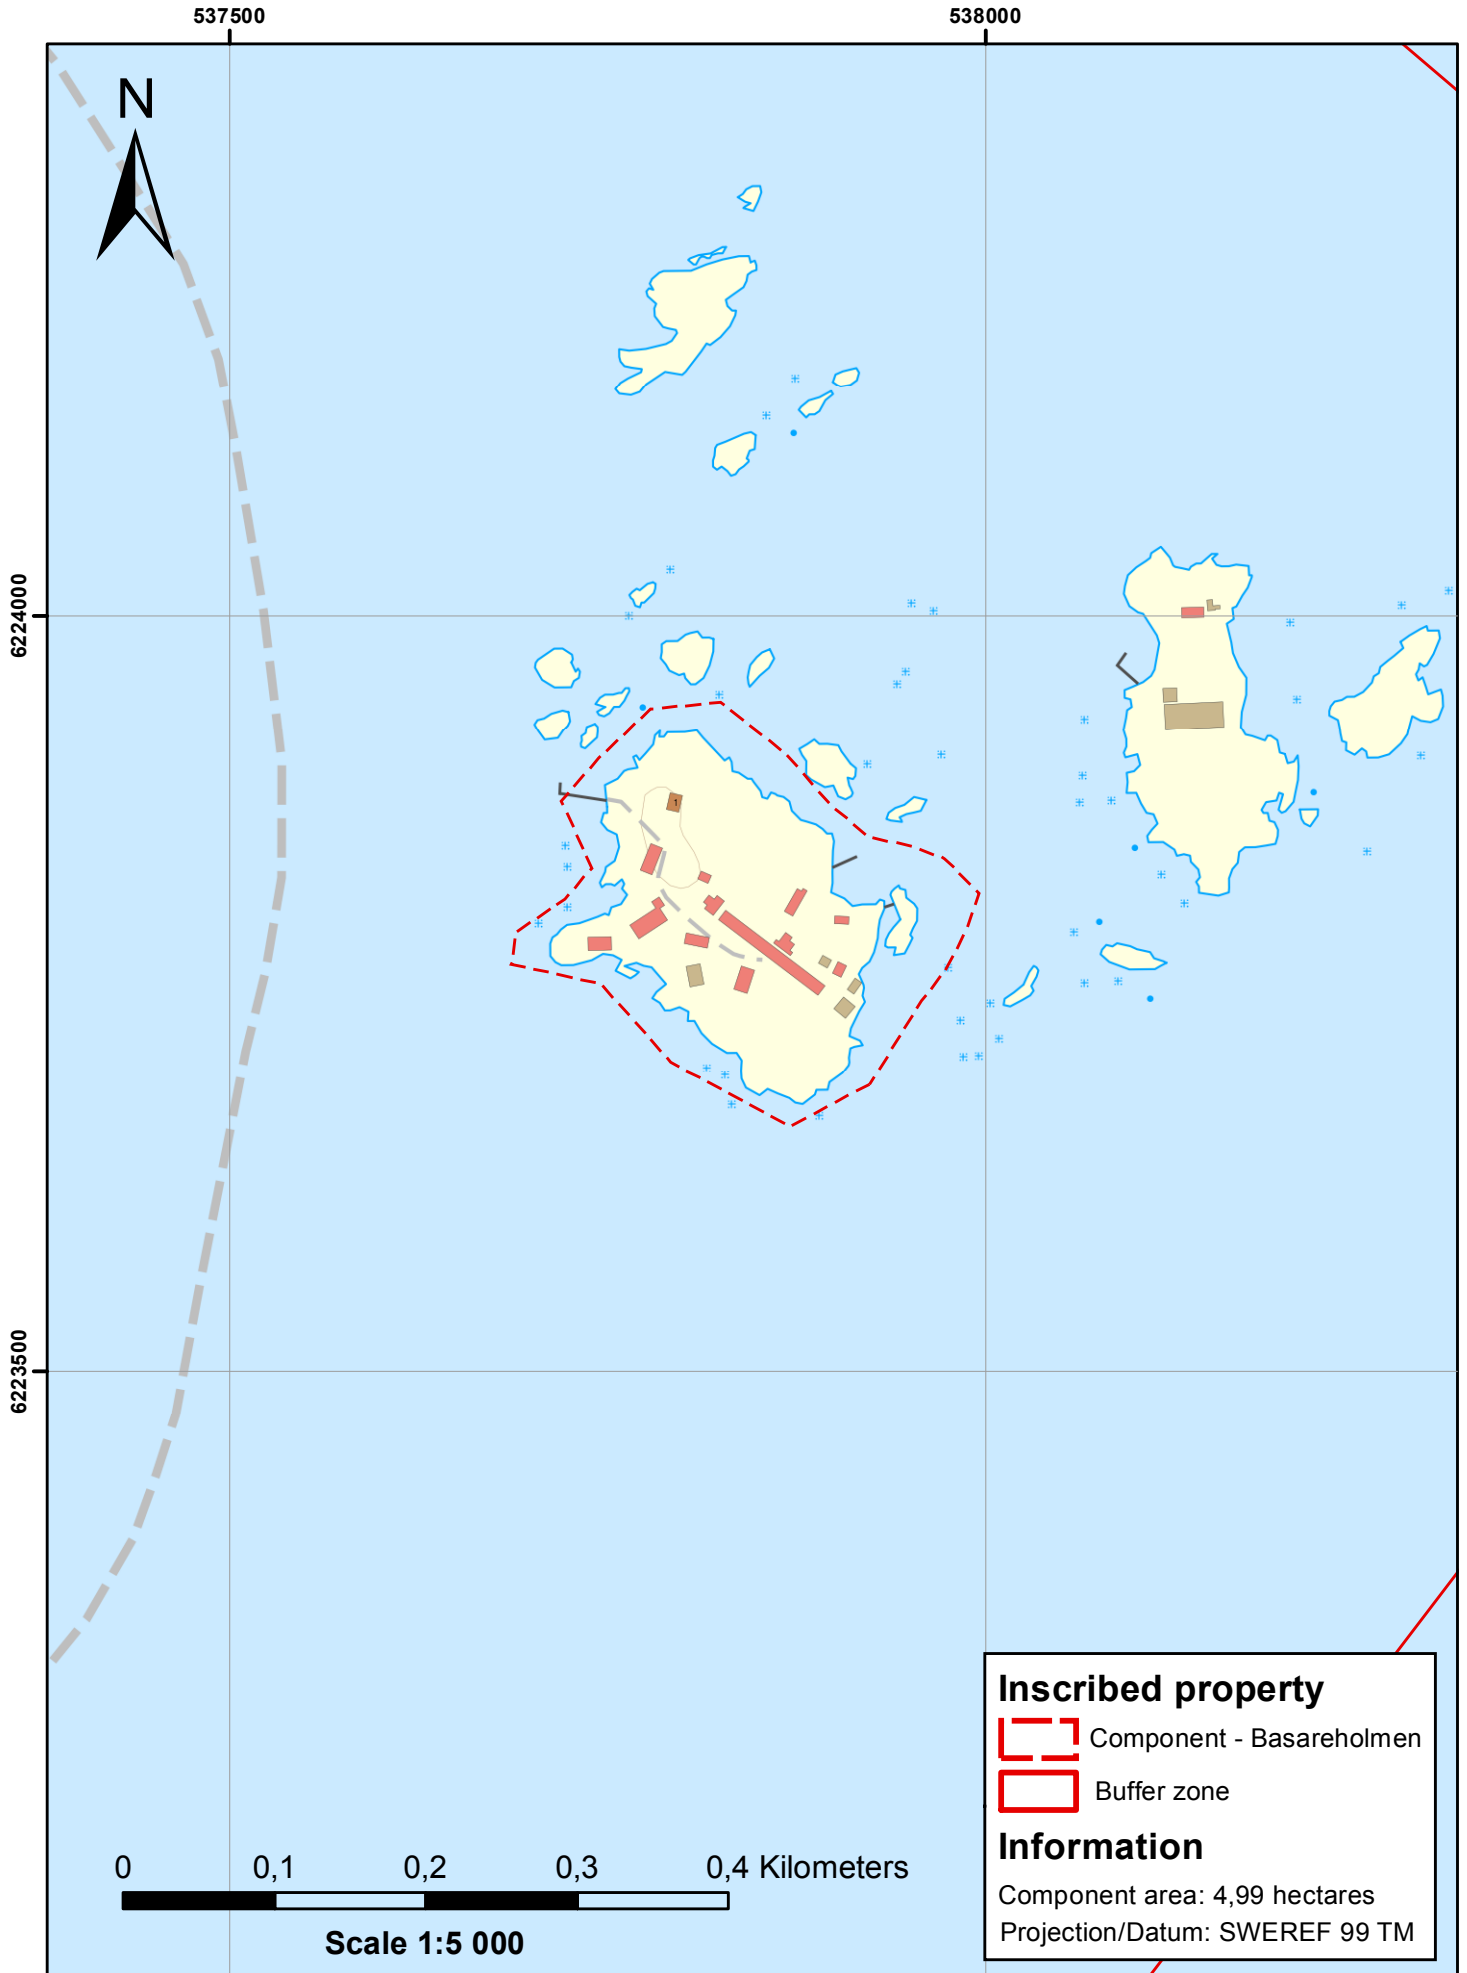

Unesco World Heritage Naval Port of Karlskrona

Unesco World Heritage Naval Port of Karlskrona

Unesco World Heritage Naval Port of Karlskrona

Unesco World Heritage Naval Port of Karlskrona

Unesco World Heritage Naval Port of Karlskrona

538000

538500

Unesco World Heritage Naval Port of Karlskrona

540800

541100

Unesco World Heritage Naval Port of Karlskrona

Unesco World Heritage Naval Port of Karlskrona

Unesco World Heritage Naval Port of Karlskrona

6226000

6224000

6222000

0 0,5 1 1,5 2 Kilometers

Scale 1:25 000

Inscribed property

 Component - Trossö

 Buffer zone

Information

Component area: 254,40 hectares

Projection/Datum: SWEREF 99 TM