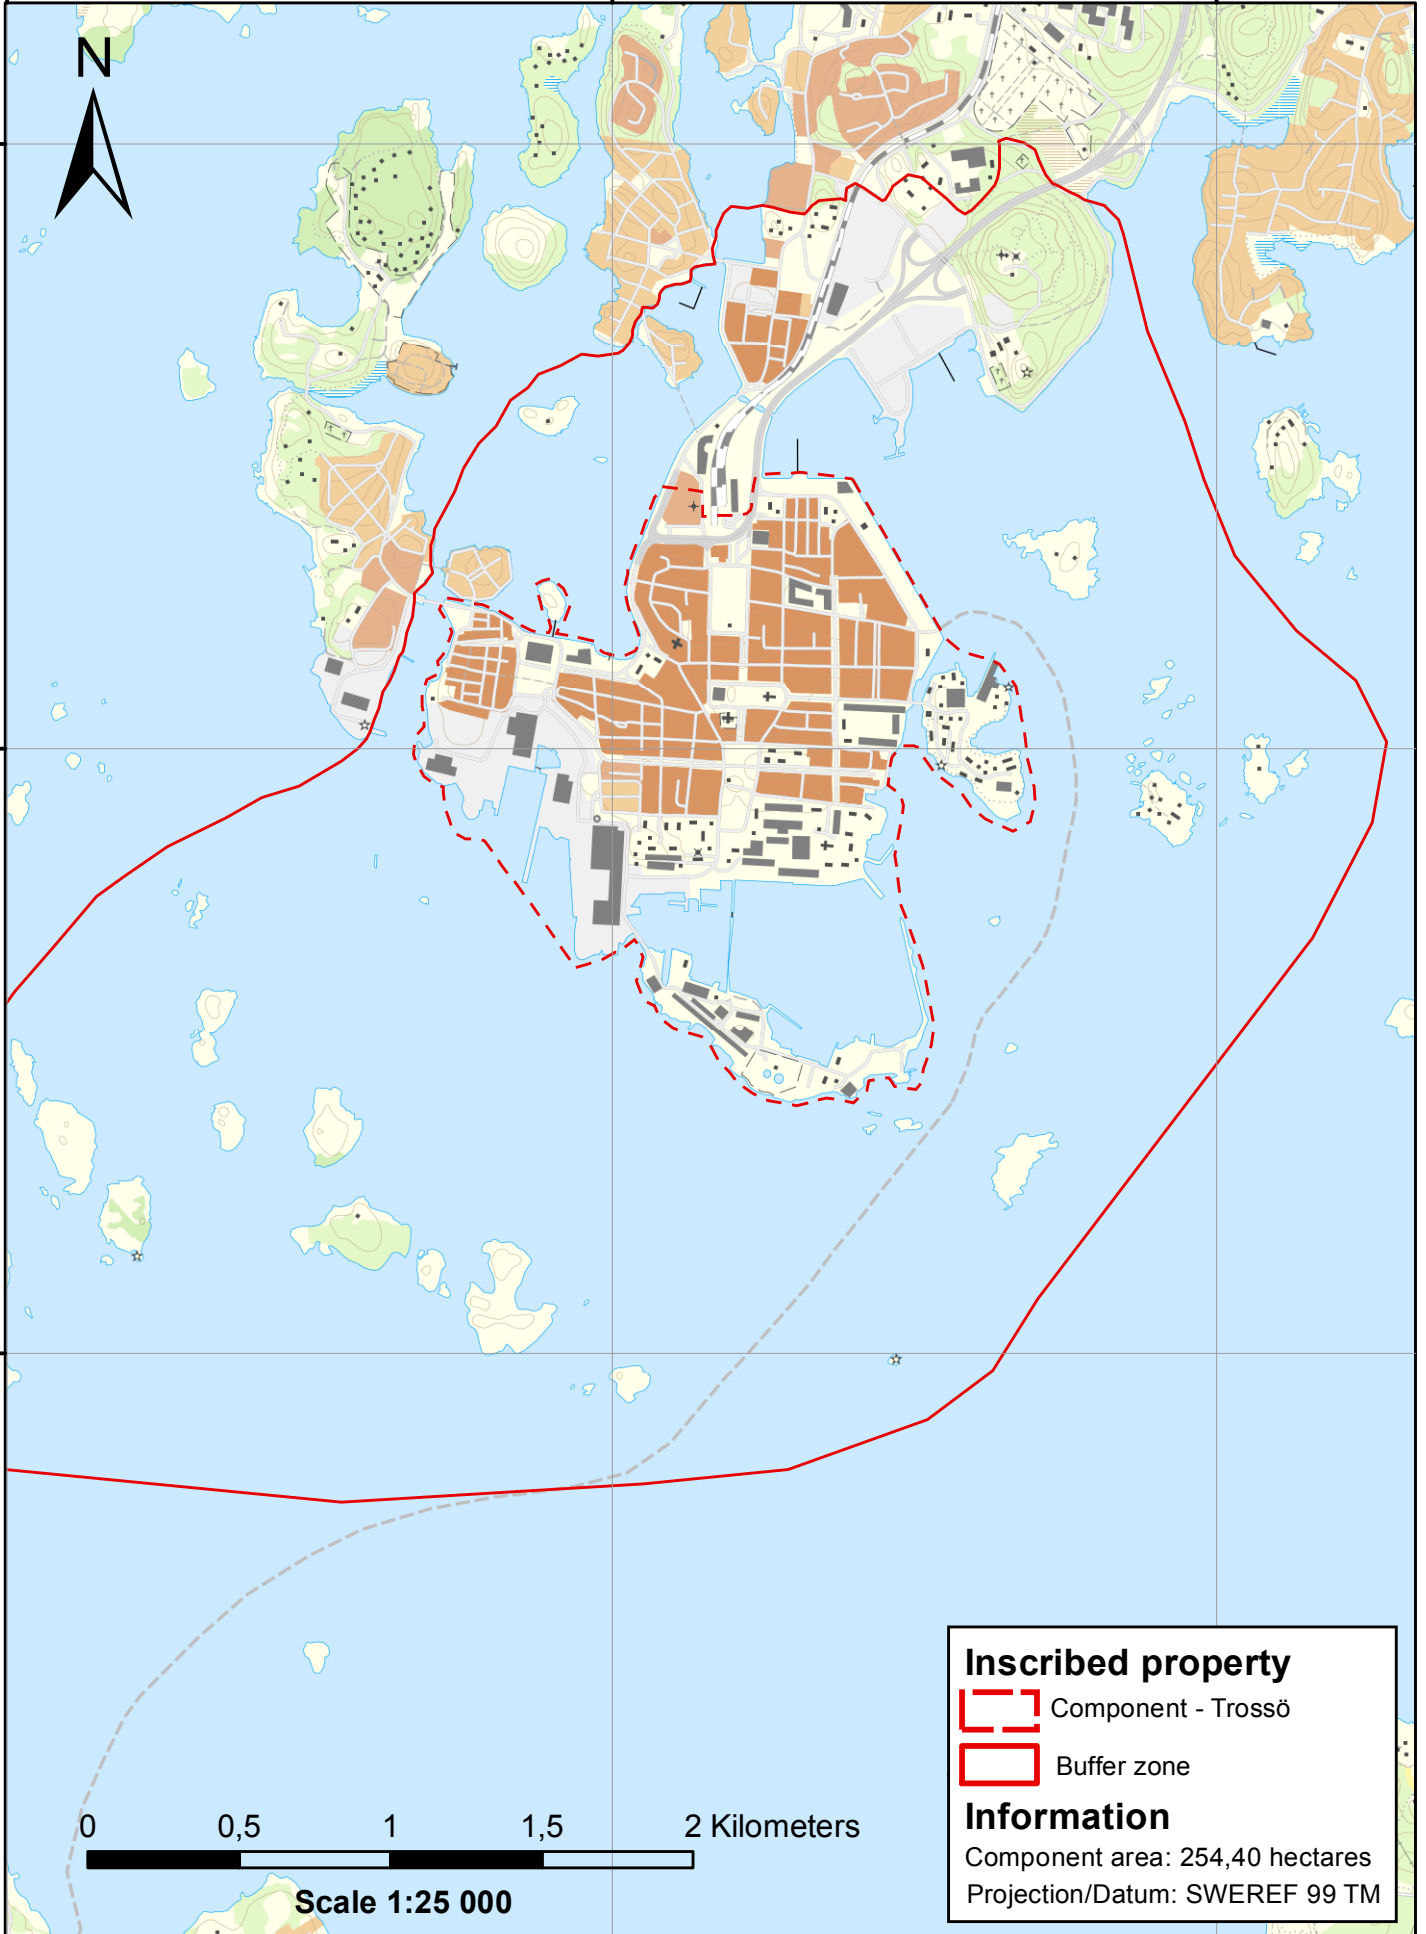

538000

538500

Unesco World Heritage Naval Port of Karlskrona

540800

541100

Unesco World Heritage Naval Port of Karlskrona

Unesco World Heritage Naval Port of Karlskrona

Unesco World Heritage Naval Port of Karlskrona

Unesco World Heritage Naval Port of Karlskrona

537260

537680

Unesco World Heritage Naval Port of Karlskrona

Unesco World Heritage Naval Port of Karlskrona

534000

536000

538000

6226000

6224000

6222000

0 0,5 1 1,5 2 Kilometers

Scale 1:25 000

Inscribed property

 Component - Trossö

 Buffer zone

Information

Component area: 254,40 hectares

Projection/Datum: SWEREF 99 TM