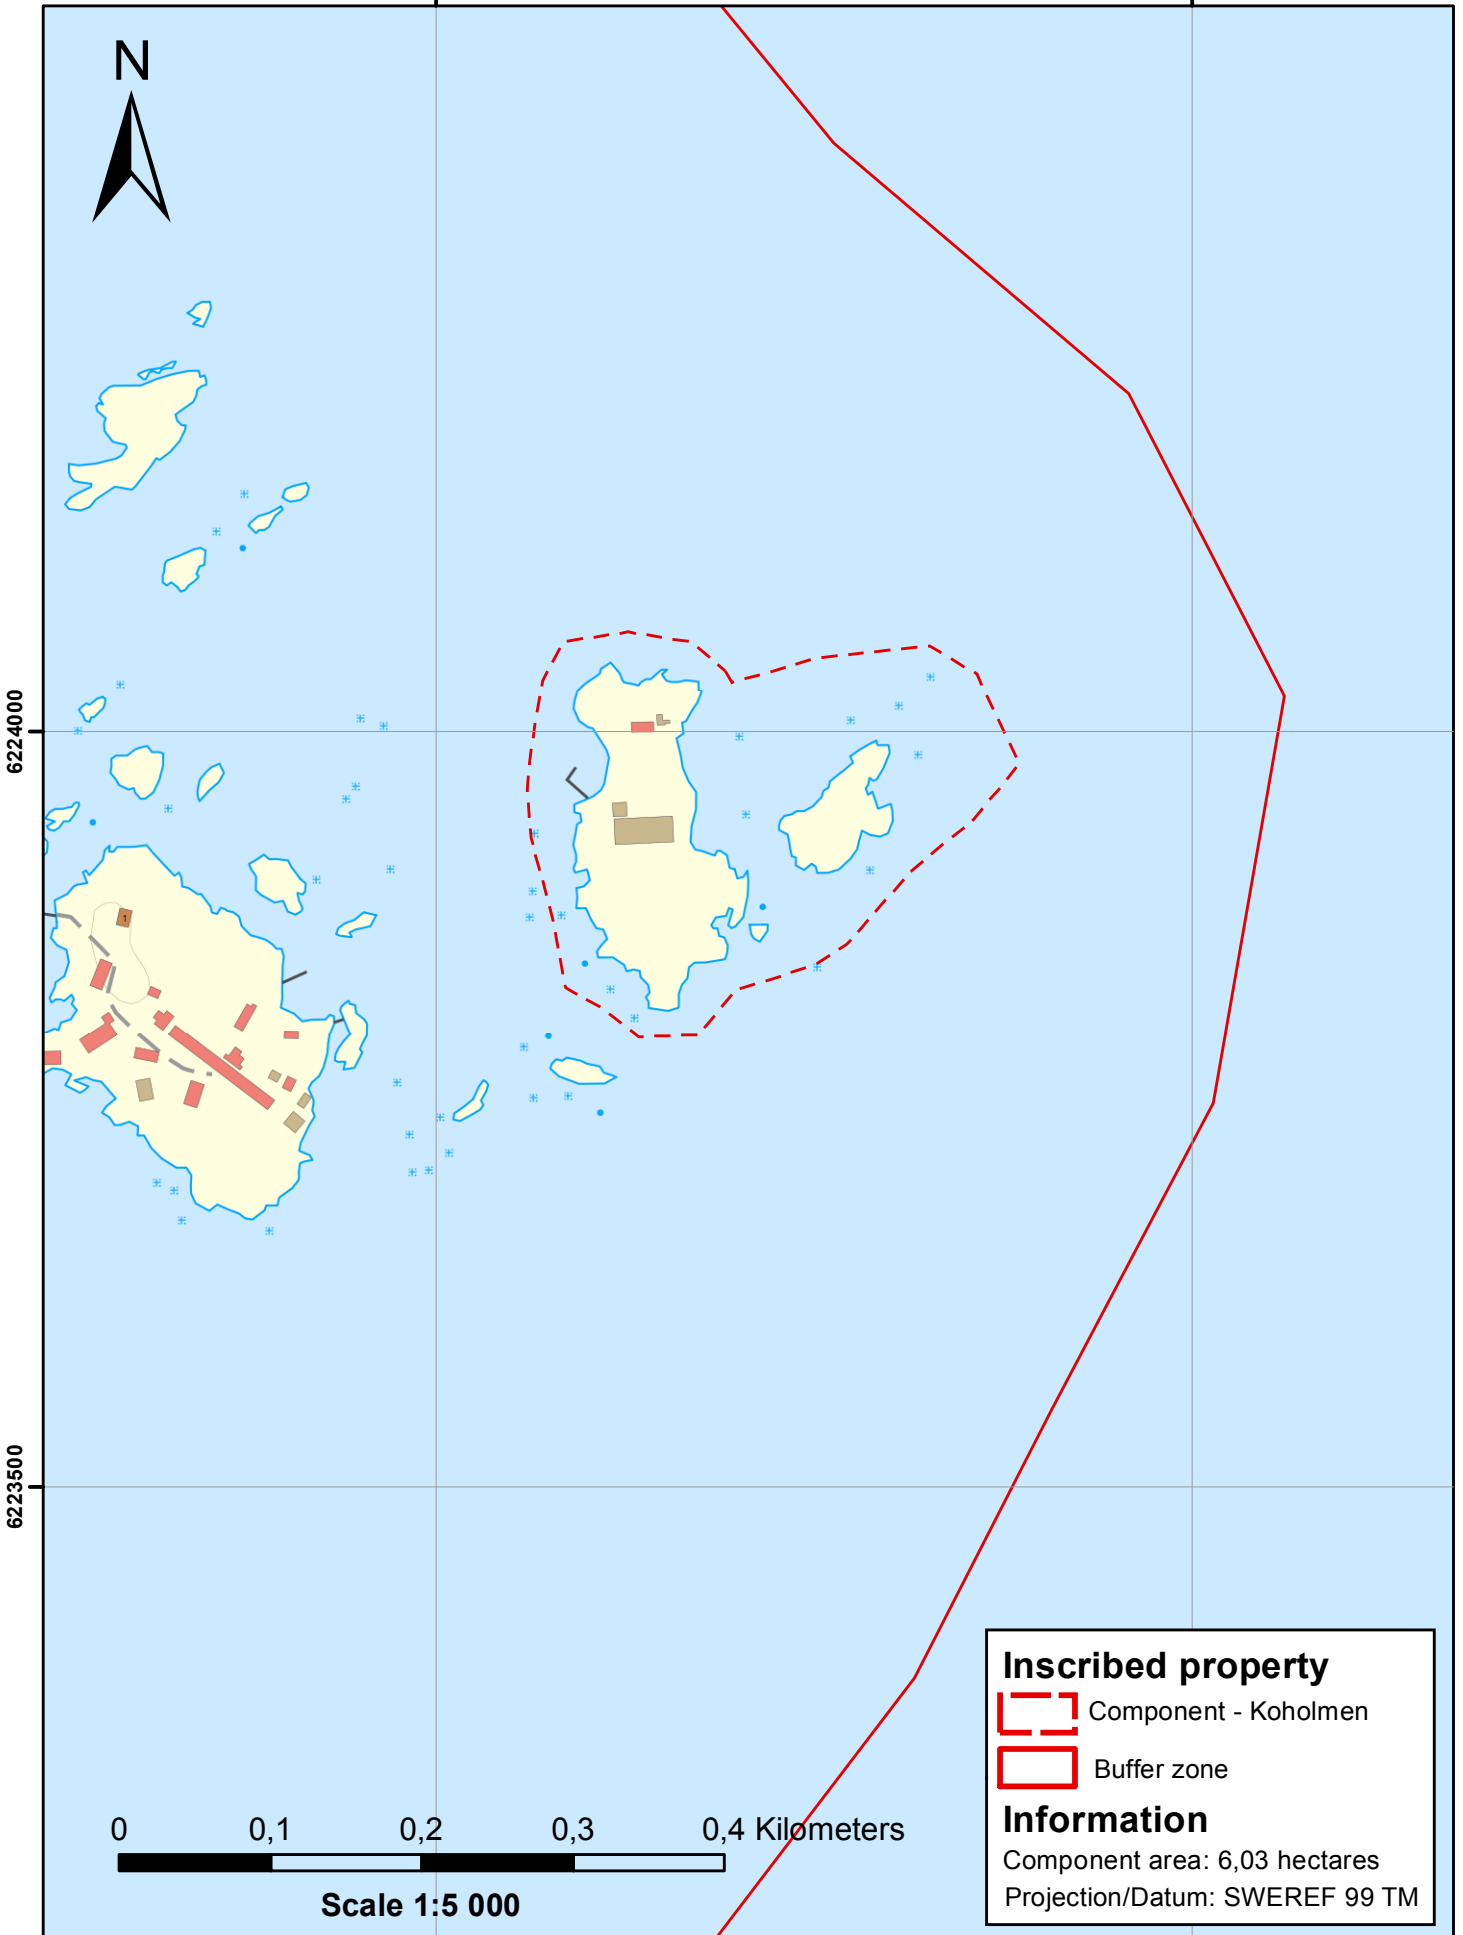

Unesco World Heritage Naval Port of Karlskrona

Unesco World Heritage Naval Port of Karlskrona

Unesco World Heritage Naval Port of Karlskrona

Unesco World Heritage Naval Port of Karlskrona

Unesco World Heritage Naval Port of Karlskrona

538000

538500

Unesco World Heritage Naval Port of Karlskrona

540800

541100

Unesco World Heritage Naval Port of Karlskrona

Unesco World Heritage Naval Port of Karlskrona

Unesco World Heritage Naval Port of Karlskrona

6226000

6224000

6222000

0 0,5 1 1,5 2 Kilometers

Scale 1:25 000

Inscribed property

 Component - Trossö

 Buffer zone

Information

Component area: 254,40 hectares

Projection/Datum: SWEREF 99 TM