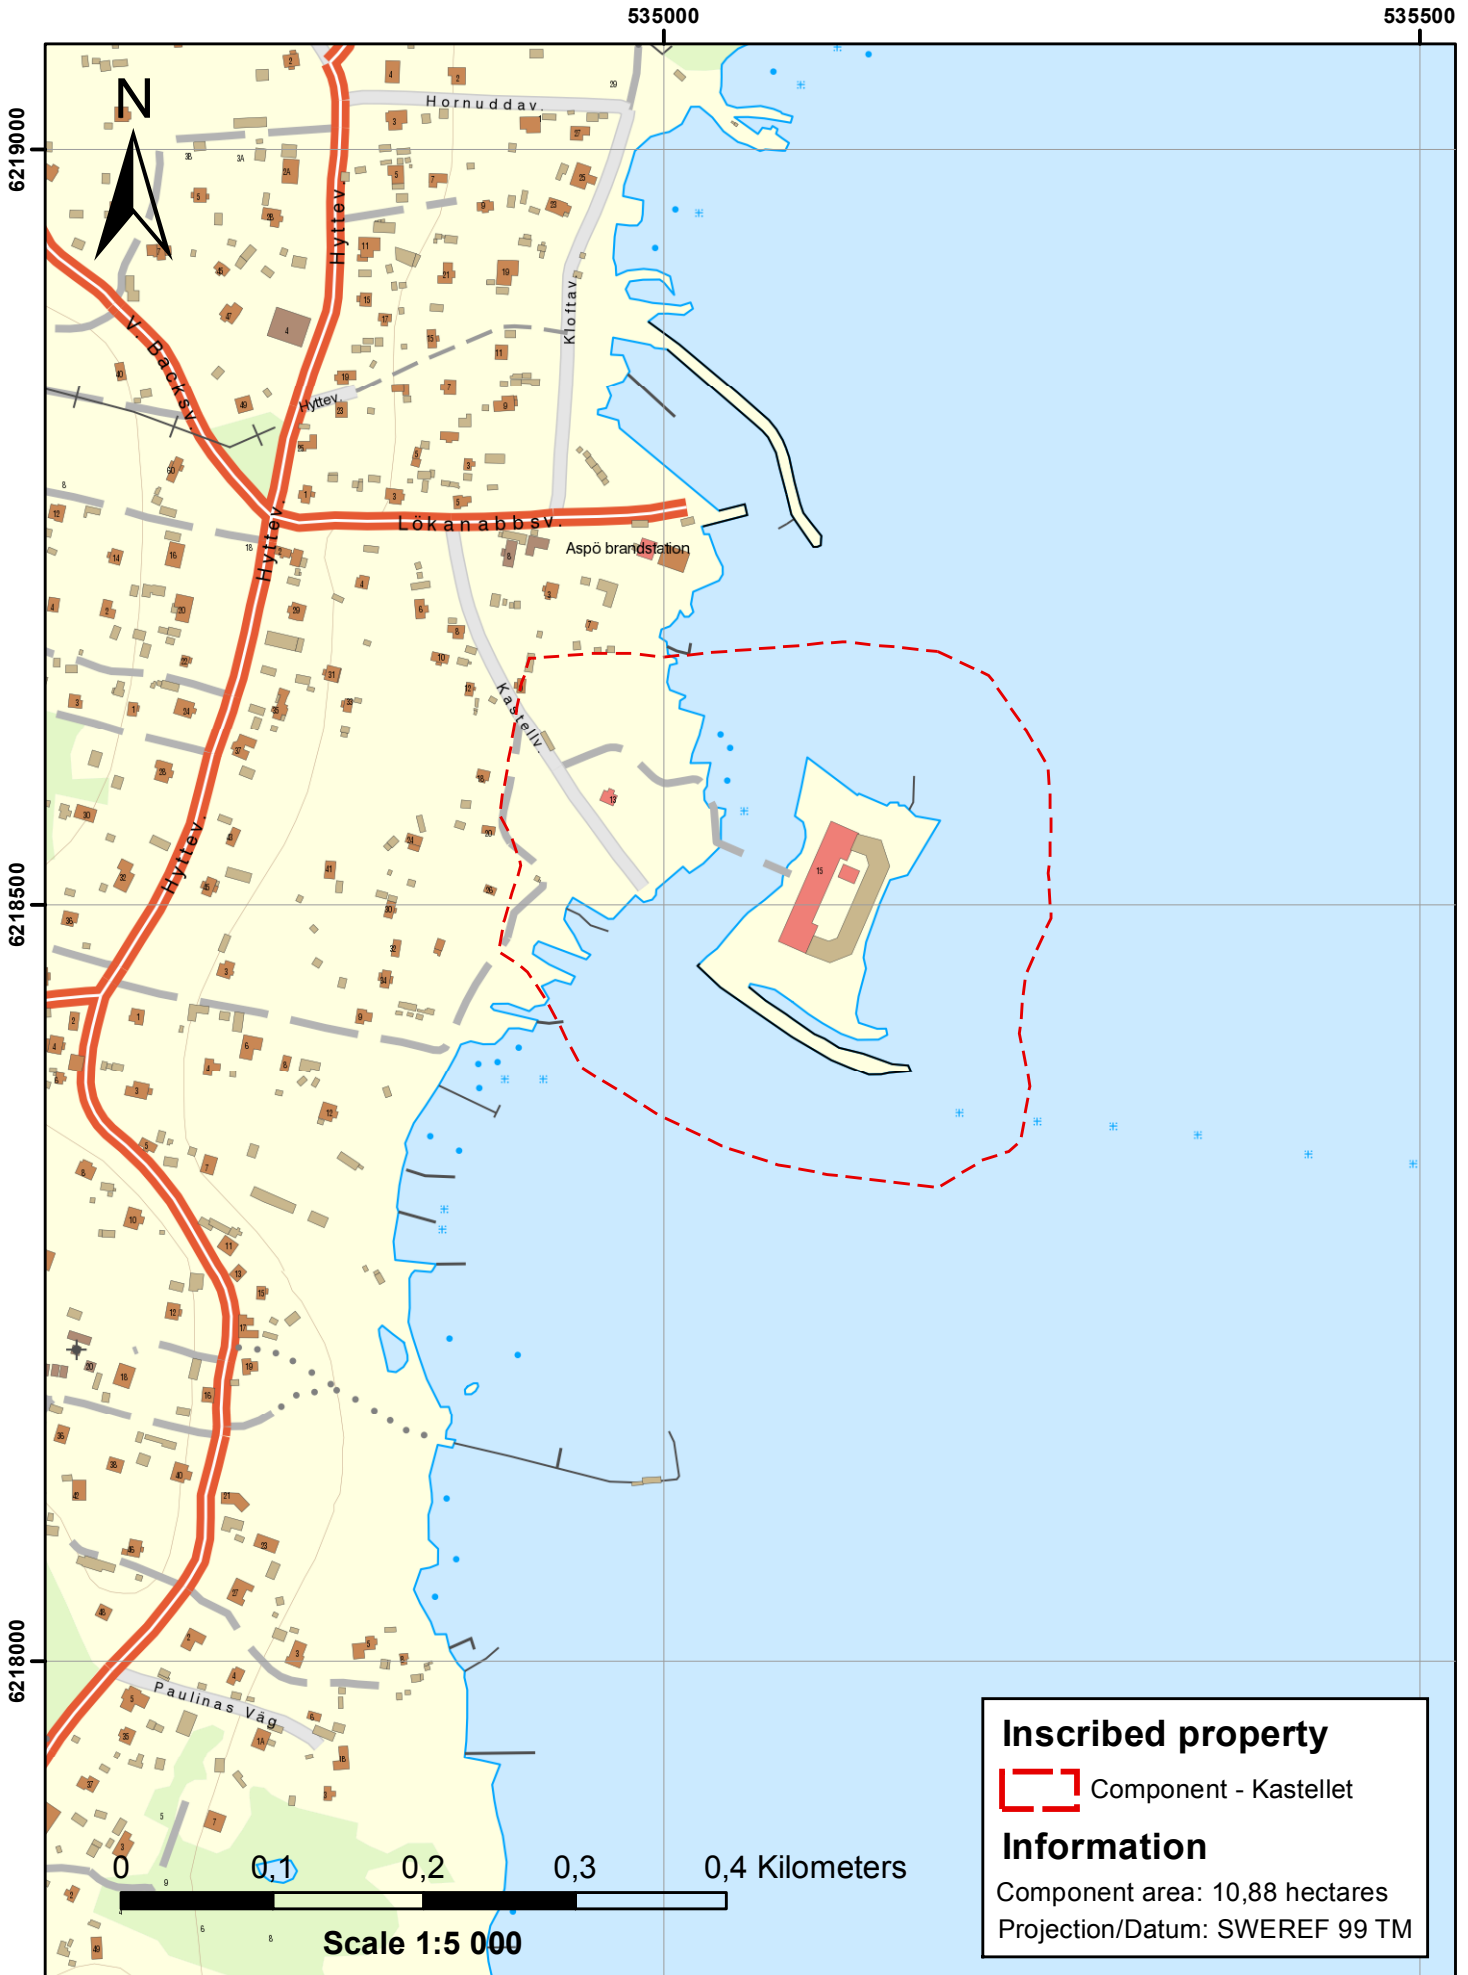

Unesco World Heritage Naval Port of Karlskrona

Unesco World Heritage Naval Port of Karlskrona

Unesco World Heritage Naval Port of Karlskrona

Unesco World Heritage Naval Port of Karlskrona

Unesco World Heritage Naval Port of Karlskrona

538000

538500

Unesco World Heritage Naval Port of Karlskrona

540800

541100

Unesco World Heritage Naval Port of Karlskrona

Unesco World Heritage Naval Port of Karlskrona

Unesco World Heritage Naval Port of Karlskrona

6226000

6224000

6222000

0 0,5 1 1,5 2 Kilometers

Scale 1:25 000

Inscribed property

 Component - Trossö

 Buffer zone

Information

Component area: 254,40 hectares

Projection/Datum: SWEREF 99 TM