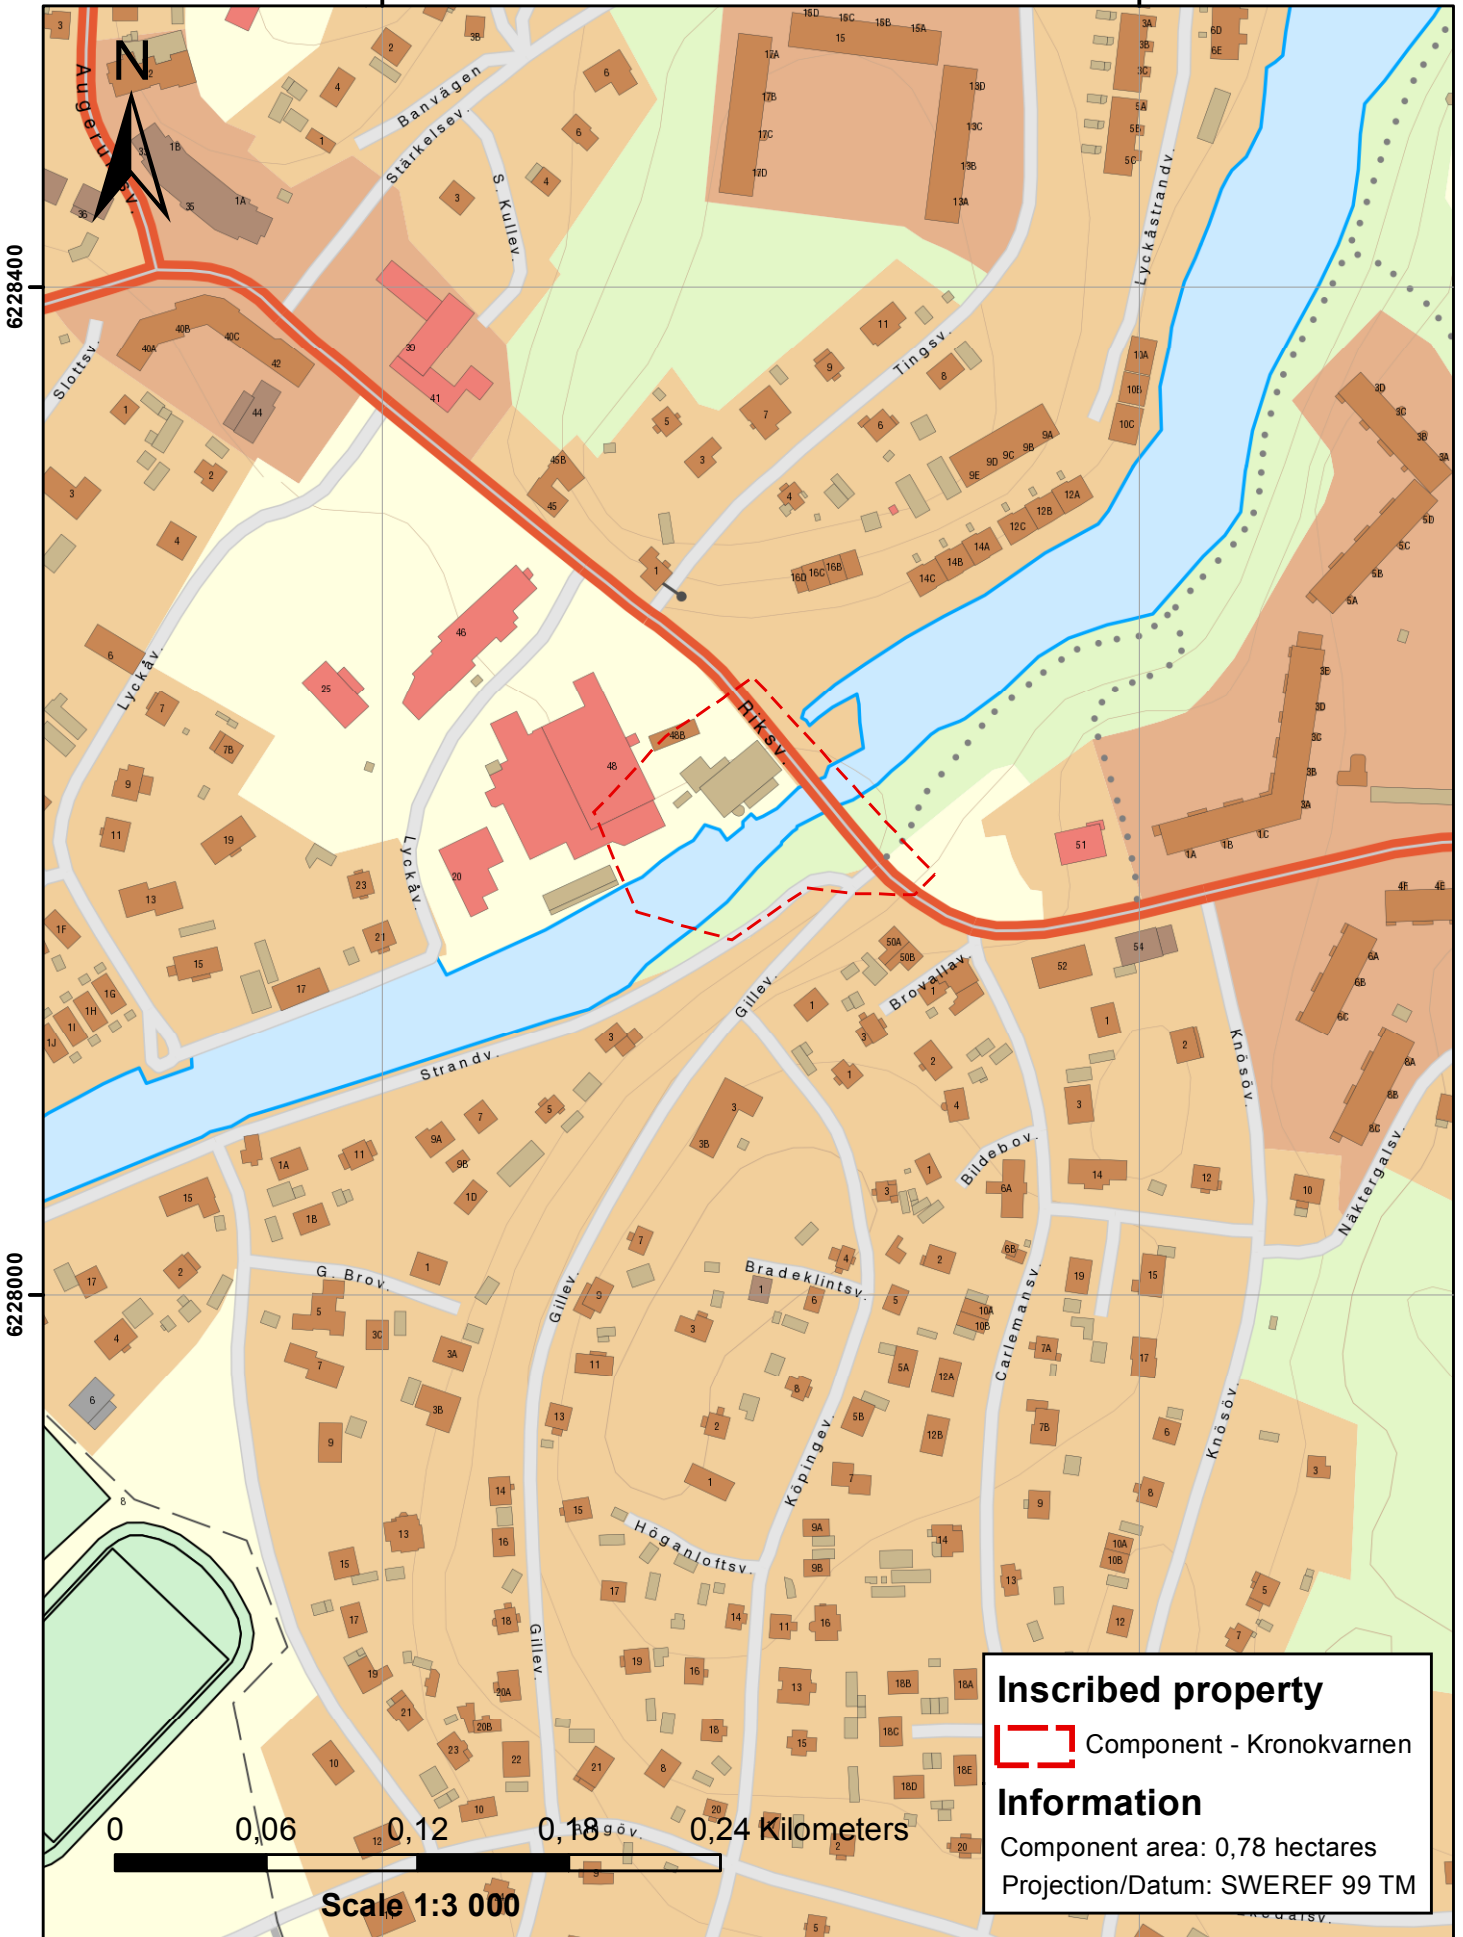

538000

538500

Unesco World Heritage Naval Port of Karlskrona

540800

541100

Unesco World Heritage Naval Port of Karlskrona

Unesco World Heritage Naval Port of Karlskrona

Unesco World Heritage Naval Port of Karlskrona

6226000

6224000

6222000

0 0,5 1 1,5 2 Kilometers

Scale 1:25 000

Inscribed property

 Component - Trossö

 Buffer zone

Information

Component area: 254,40 hectares

Projection/Datum: SWEREF 99 TM