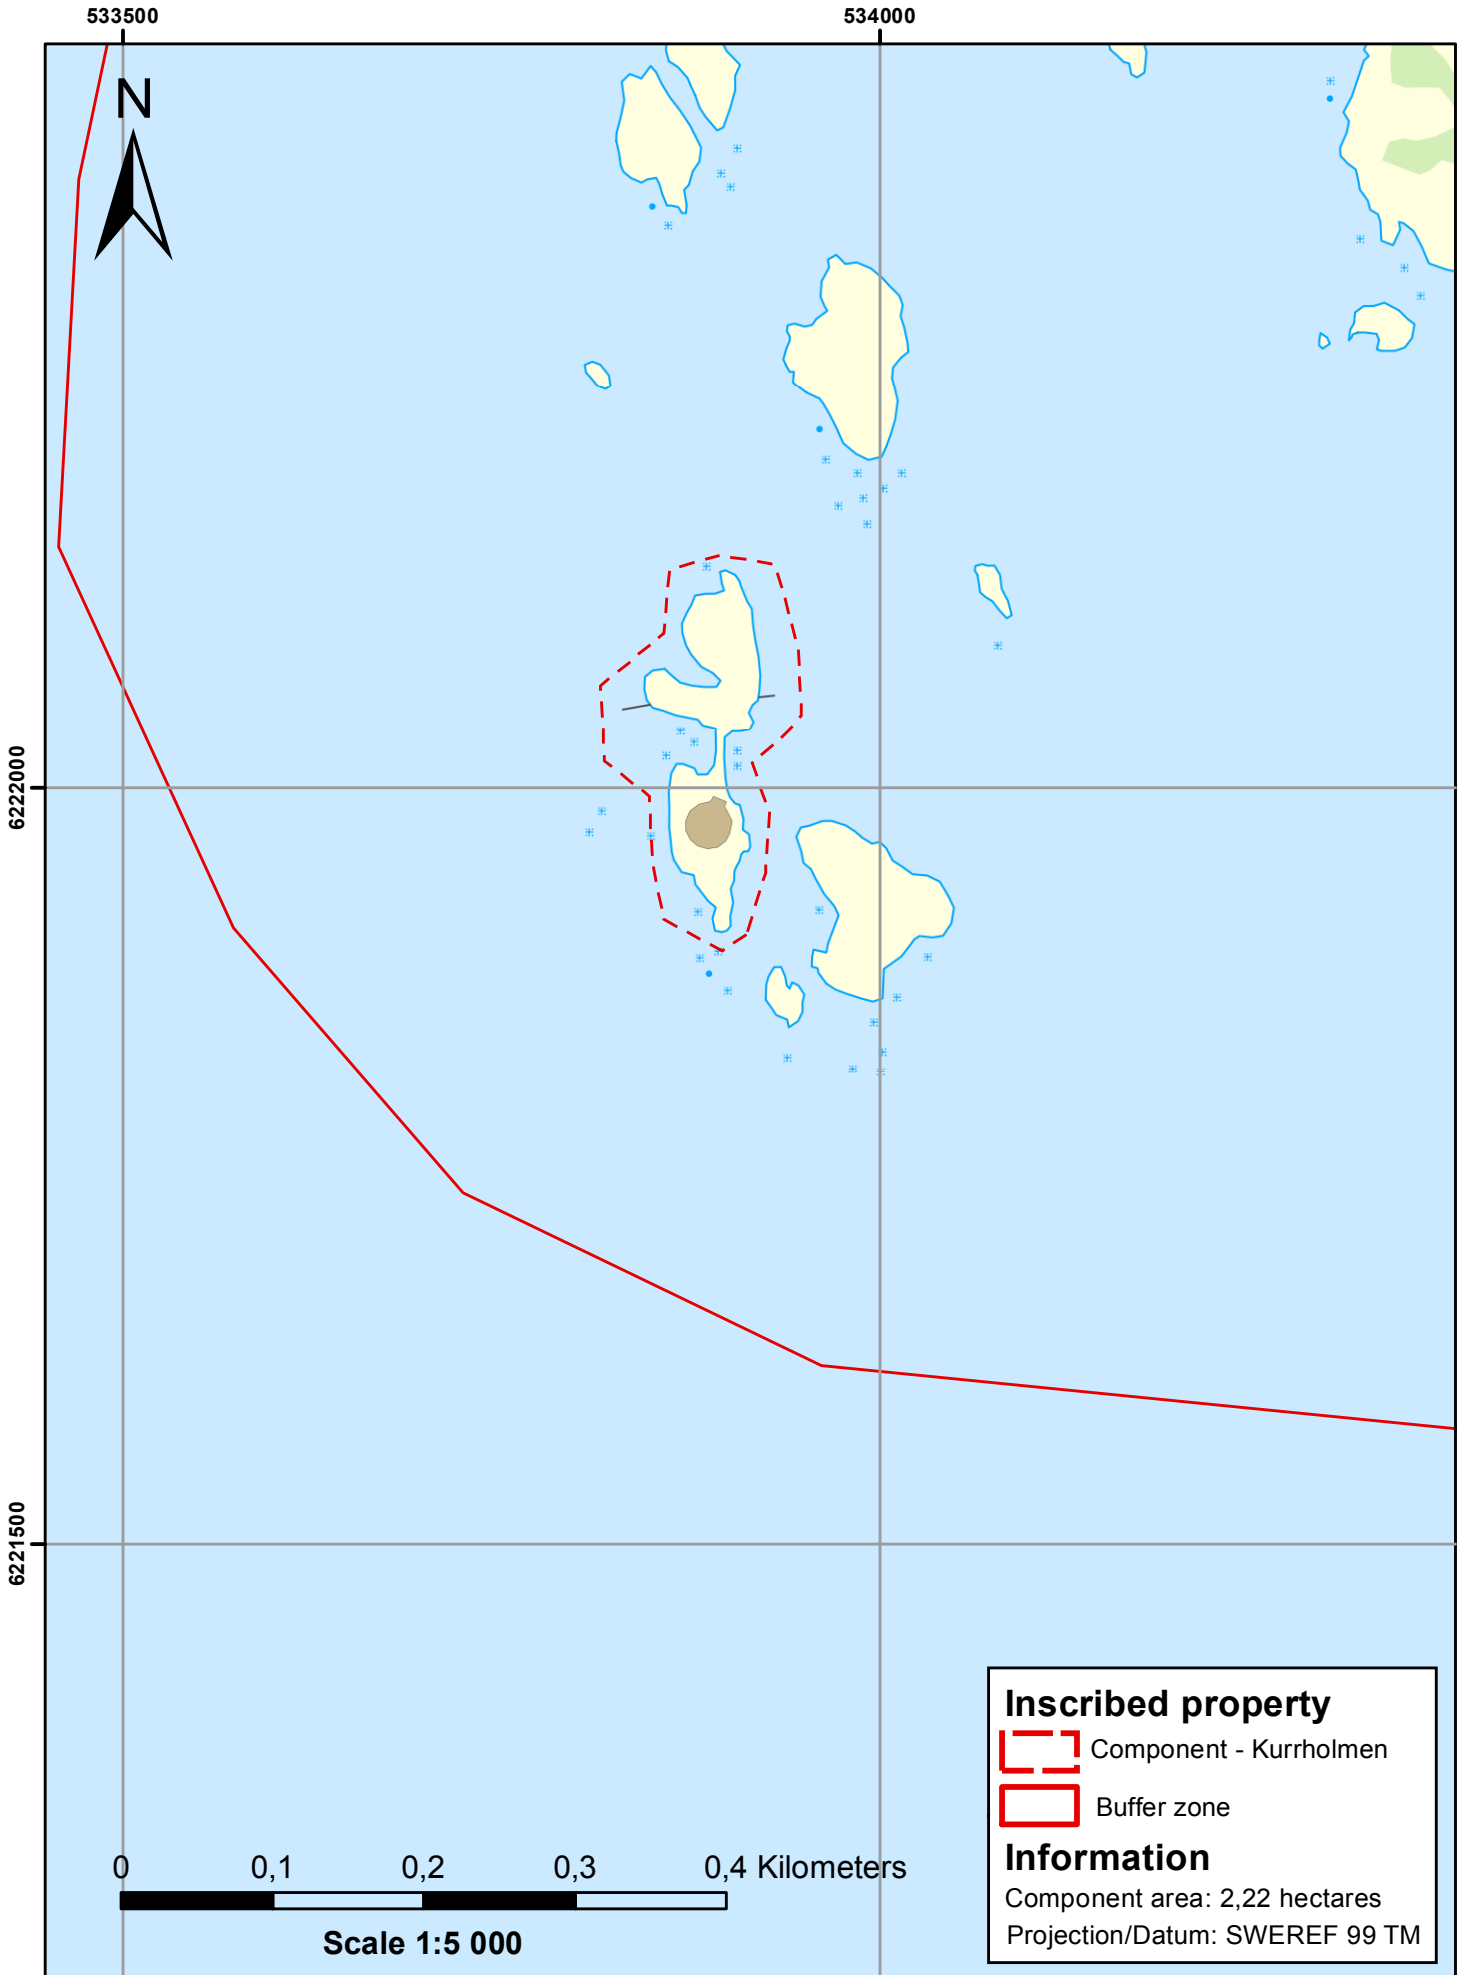

538000

538500

Unesco World Heritage Naval Port of Karlskrona

540800

541100

Unesco World Heritage Naval Port of Karlskrona

Unesco World Heritage Naval Port of Karlskrona

Unesco World Heritage Naval Port of Karlskrona

Unesco World Heritage Naval Port of Karlskrona

537260

537680

Unesco World Heritage Naval Port of Karlskrona

Unesco World Heritage Naval Port of Karlskrona

534000

536000

538000

6226000

6224000

6222000

0 0,5 1 1,5 2 Kilometers

Scale 1:25 000

Inscribed property

 Component - Trossö

 Buffer zone

Information

Component area: 254,40 hectares

Projection/Datum: SWEREF 99 TM