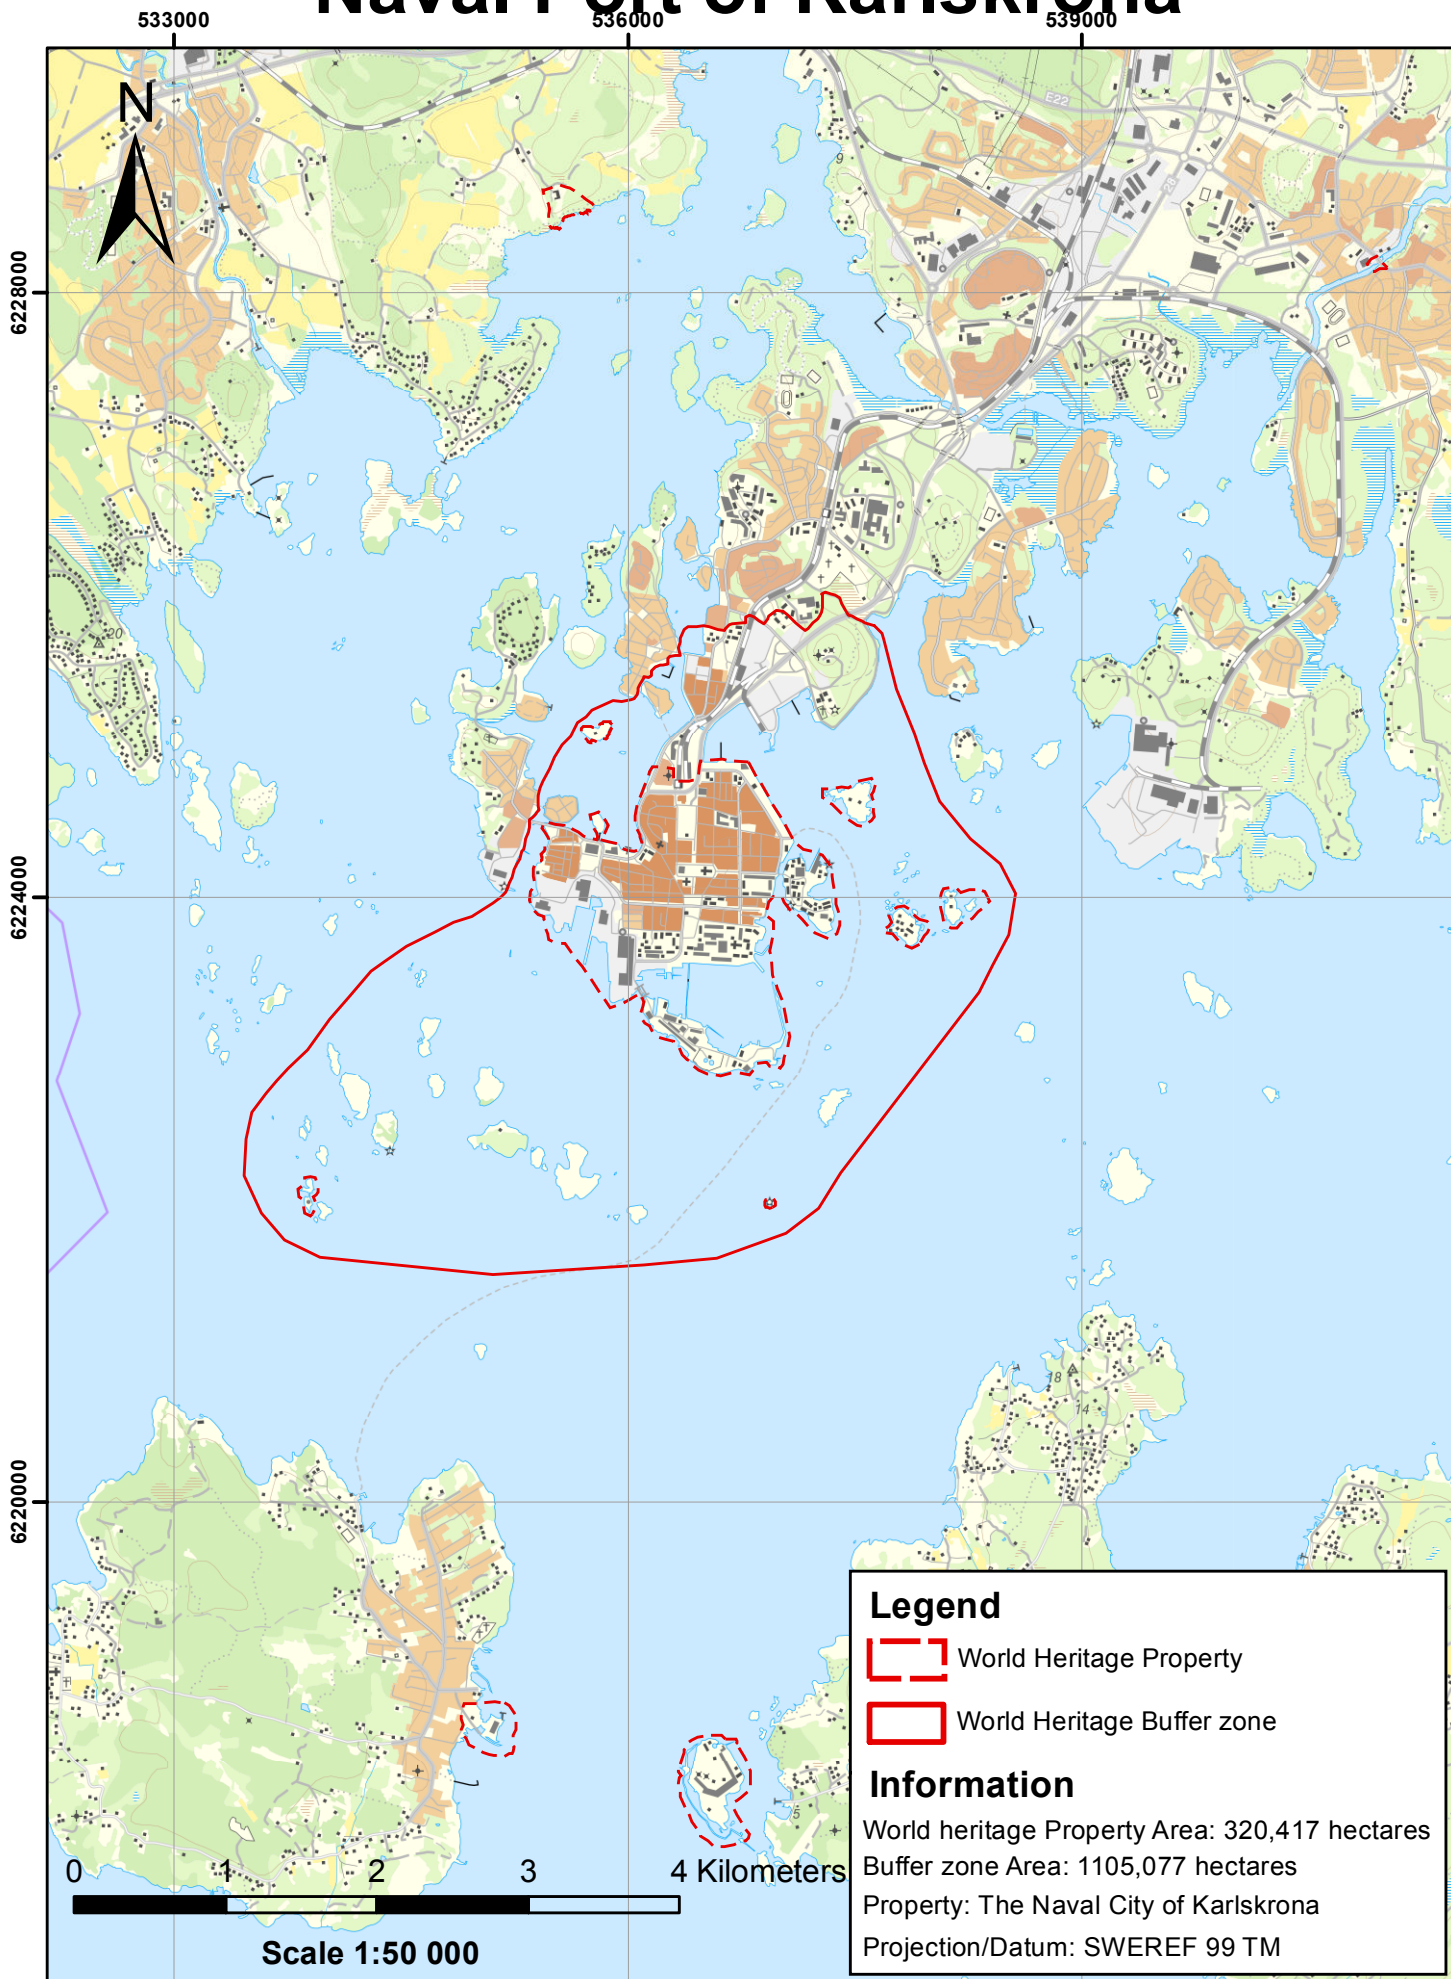

Unesco World Heritage Naval Port of Karlskrona

Unesco World Heritage Naval Port of Karlskrona

Unesco World Heritage Naval Port of Karlskrona

Unesco World Heritage Naval Port of Karlskrona

Unesco World Heritage Naval Port of Karlskrona

538000

538500

Unesco World Heritage Naval Port of Karlskrona

540800

541100

Unesco World Heritage Naval Port of Karlskrona

Unesco World Heritage Naval Port of Karlskrona

Unesco World Heritage Naval Port of Karlskrona

6226000

6224000

6222000

0 0,5 1 1,5 2 Kilometers

Scale 1:25 000

Inscribed property

 Component - Trossö

 Buffer zone

Information

Component area: 254,40 hectares

Projection/Datum: SWEREF 99 TM