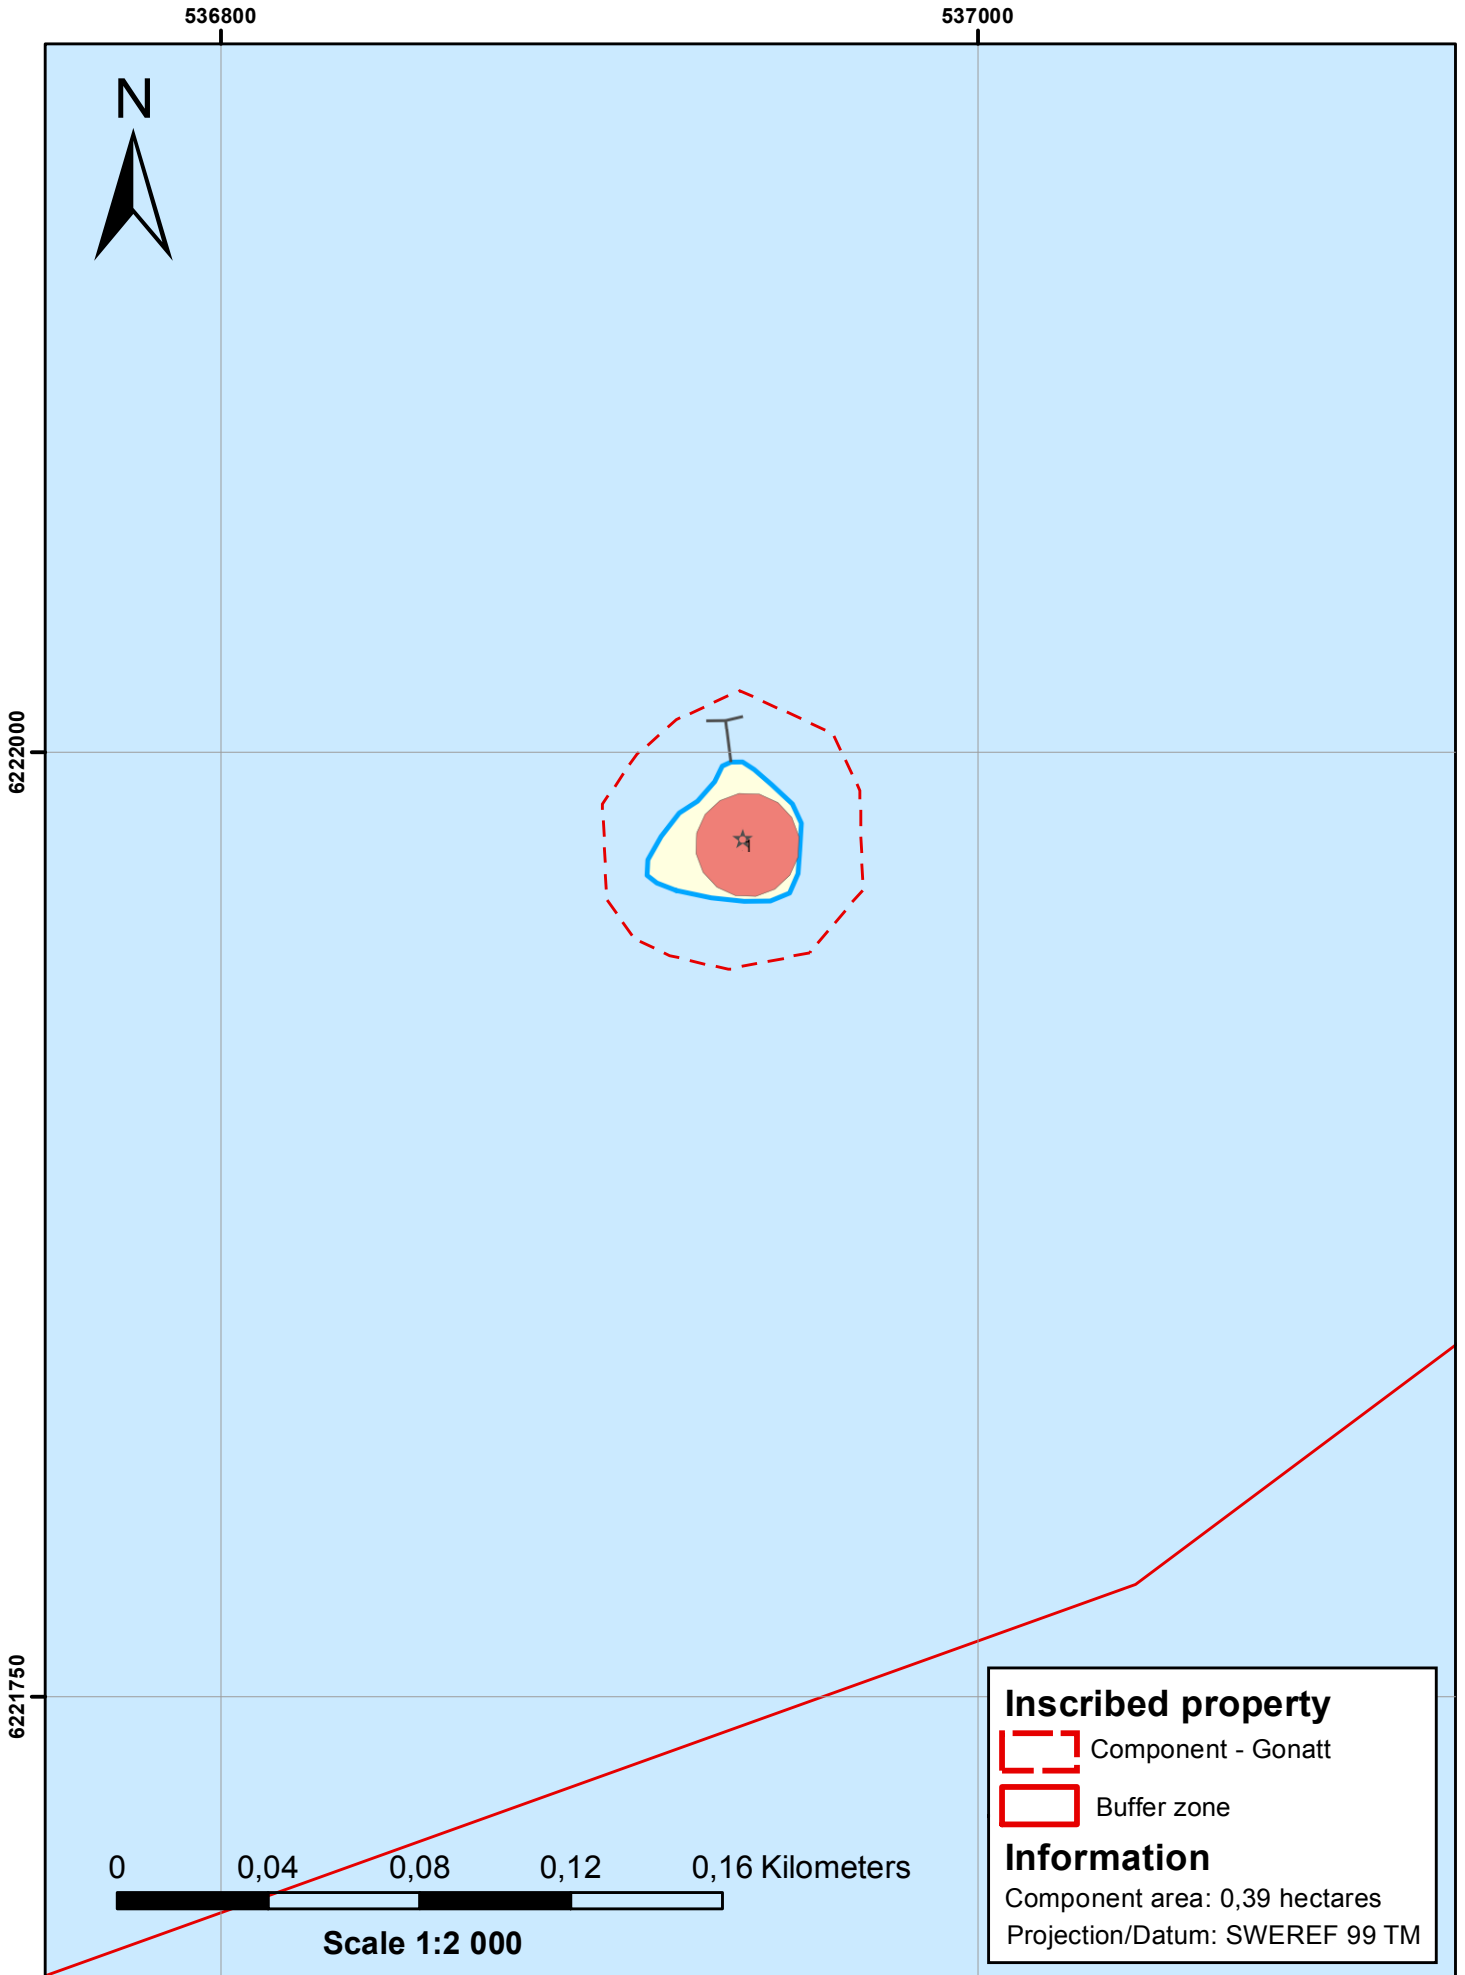

Unesco World Heritage Naval Port of Karlskrona

Unesco World Heritage Naval Port of Karlskrona

Unesco World Heritage Naval Port of Karlskrona

Unesco World Heritage Naval Port of Karlskrona

Unesco World Heritage Naval Port of Karlskrona

538000

538500

Unesco World Heritage Naval Port of Karlskrona

540800

541100

Unesco World Heritage Naval Port of Karlskrona

Unesco World Heritage Naval Port of Karlskrona

Unesco World Heritage Naval Port of Karlskrona

6226000

6224000

6222000

0 0,5 1 1,5 2 Kilometers

Scale 1:25 000

Inscribed property

 Component - Trossö

 Buffer zone

Information

Component area: 254,40 hectares

Projection/Datum: SWEREF 99 TM