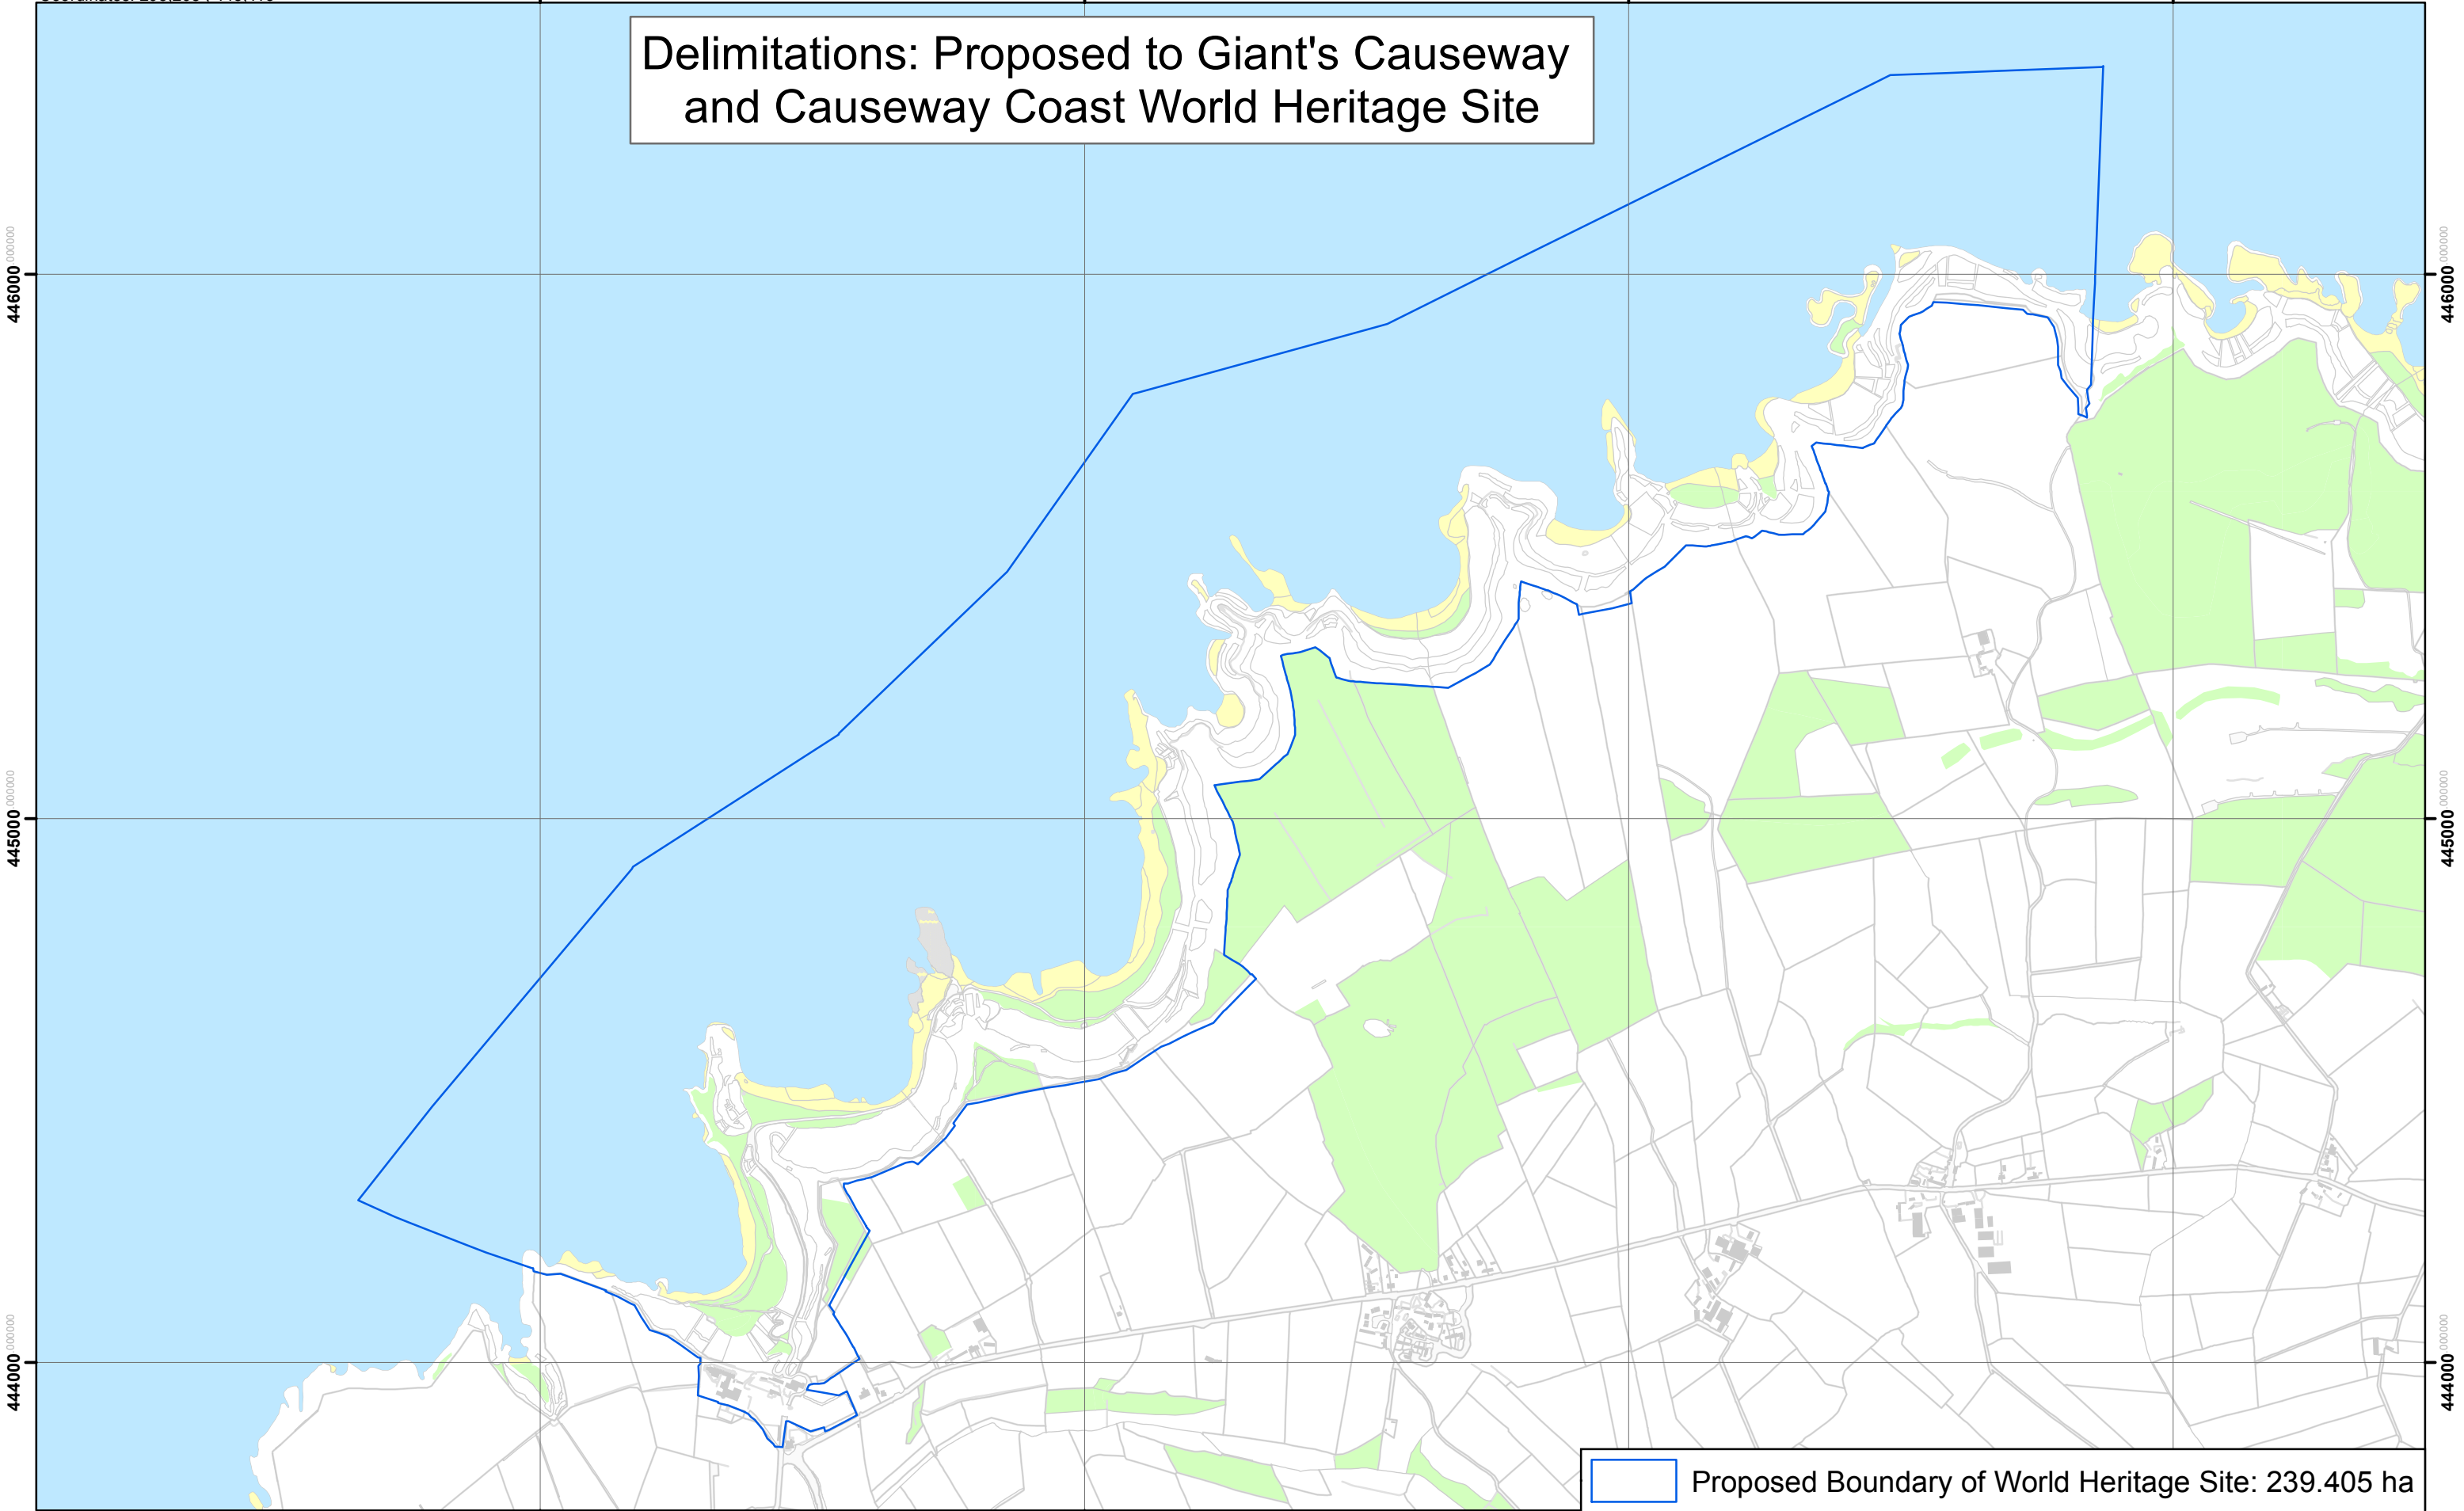

Delimitations: Proposed to Giant's Causeway and Causeway Coast World Heritage Site

 Proposed Boundary of World Heritage Site: 239.405 ha

Title: Area of Inscribed site
Scale: 1:11,000
Date: 11 August 2015

Description:
 Proposed Boundary of World Heritage Site

This is based upon Crown Copyright and is reproduced with the permission of Land & Property Services under delegated authority from the Controller of Her Majesty's Stationery Office, © Crown copyright and database right 2015 EMOU206.2
 Unauthorised reproduction infringes © Crown copyright and may lead to prosecution or civil proceedings