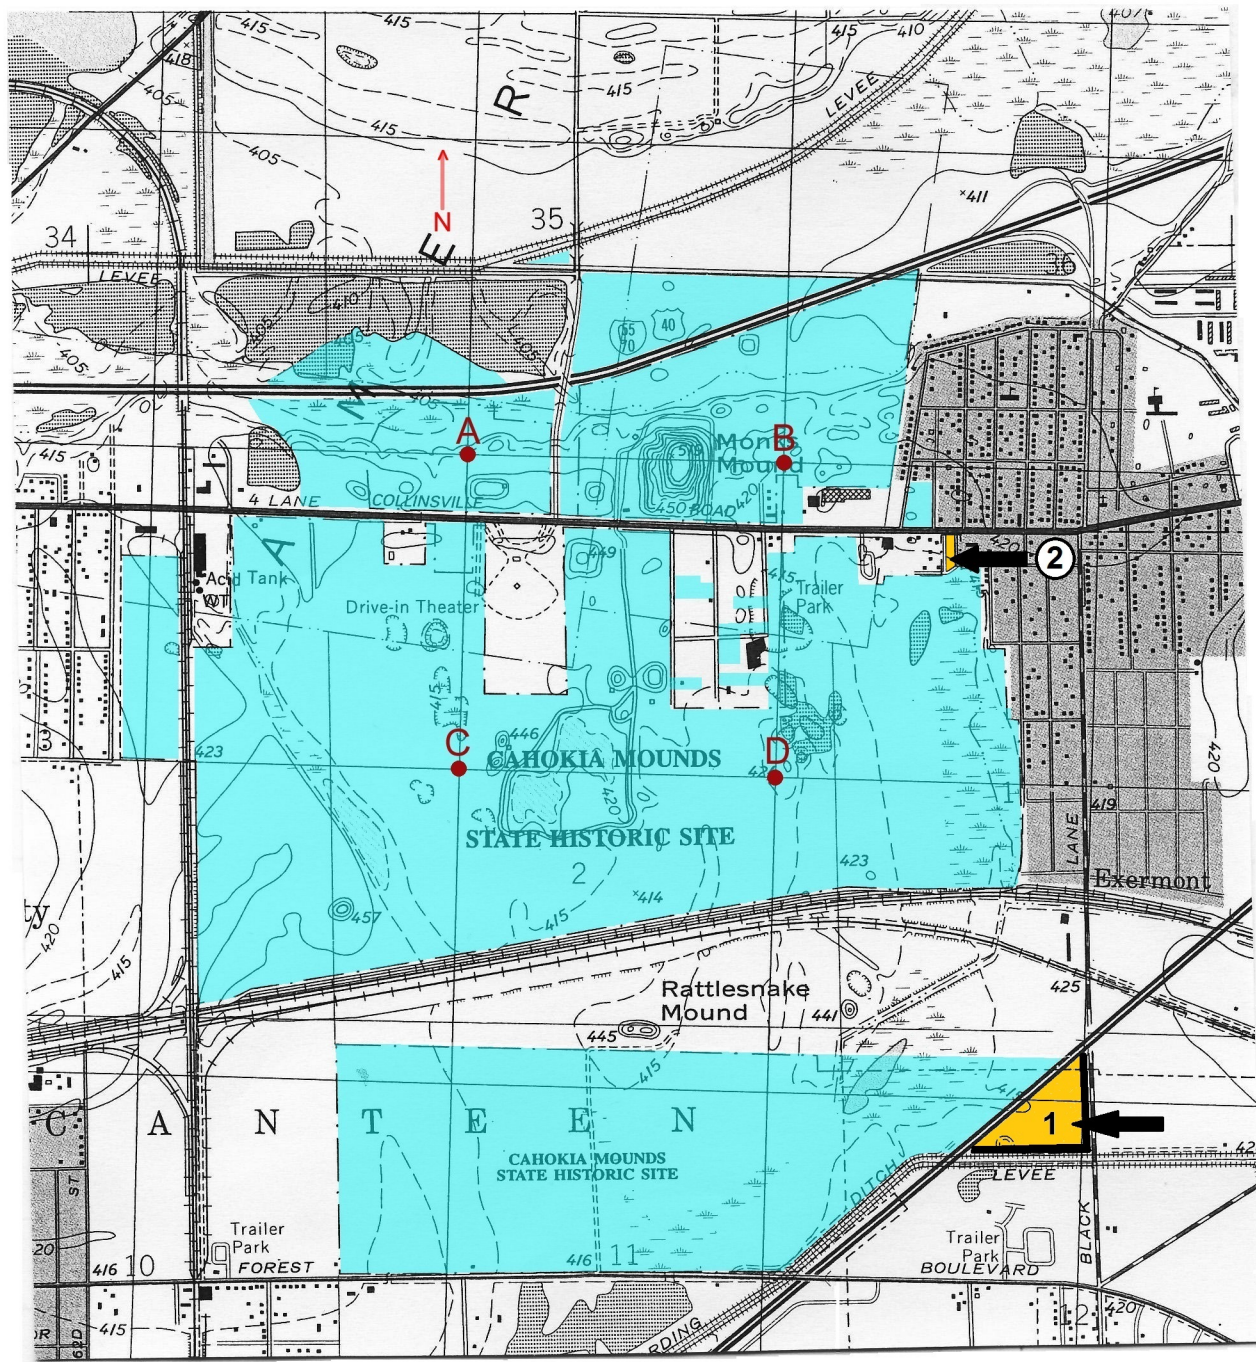

Cahokia Mounds State Historic Site

World Heritage Boundaries - Identified Locations of discrepancies

A - UTM 15/4283000N, 15/755000E
B - UTM 15/4283000N, 15/756000E

C - UTM 15/4282000N, 15/755000E
D - UTM 15/4282000N, 15/756000E