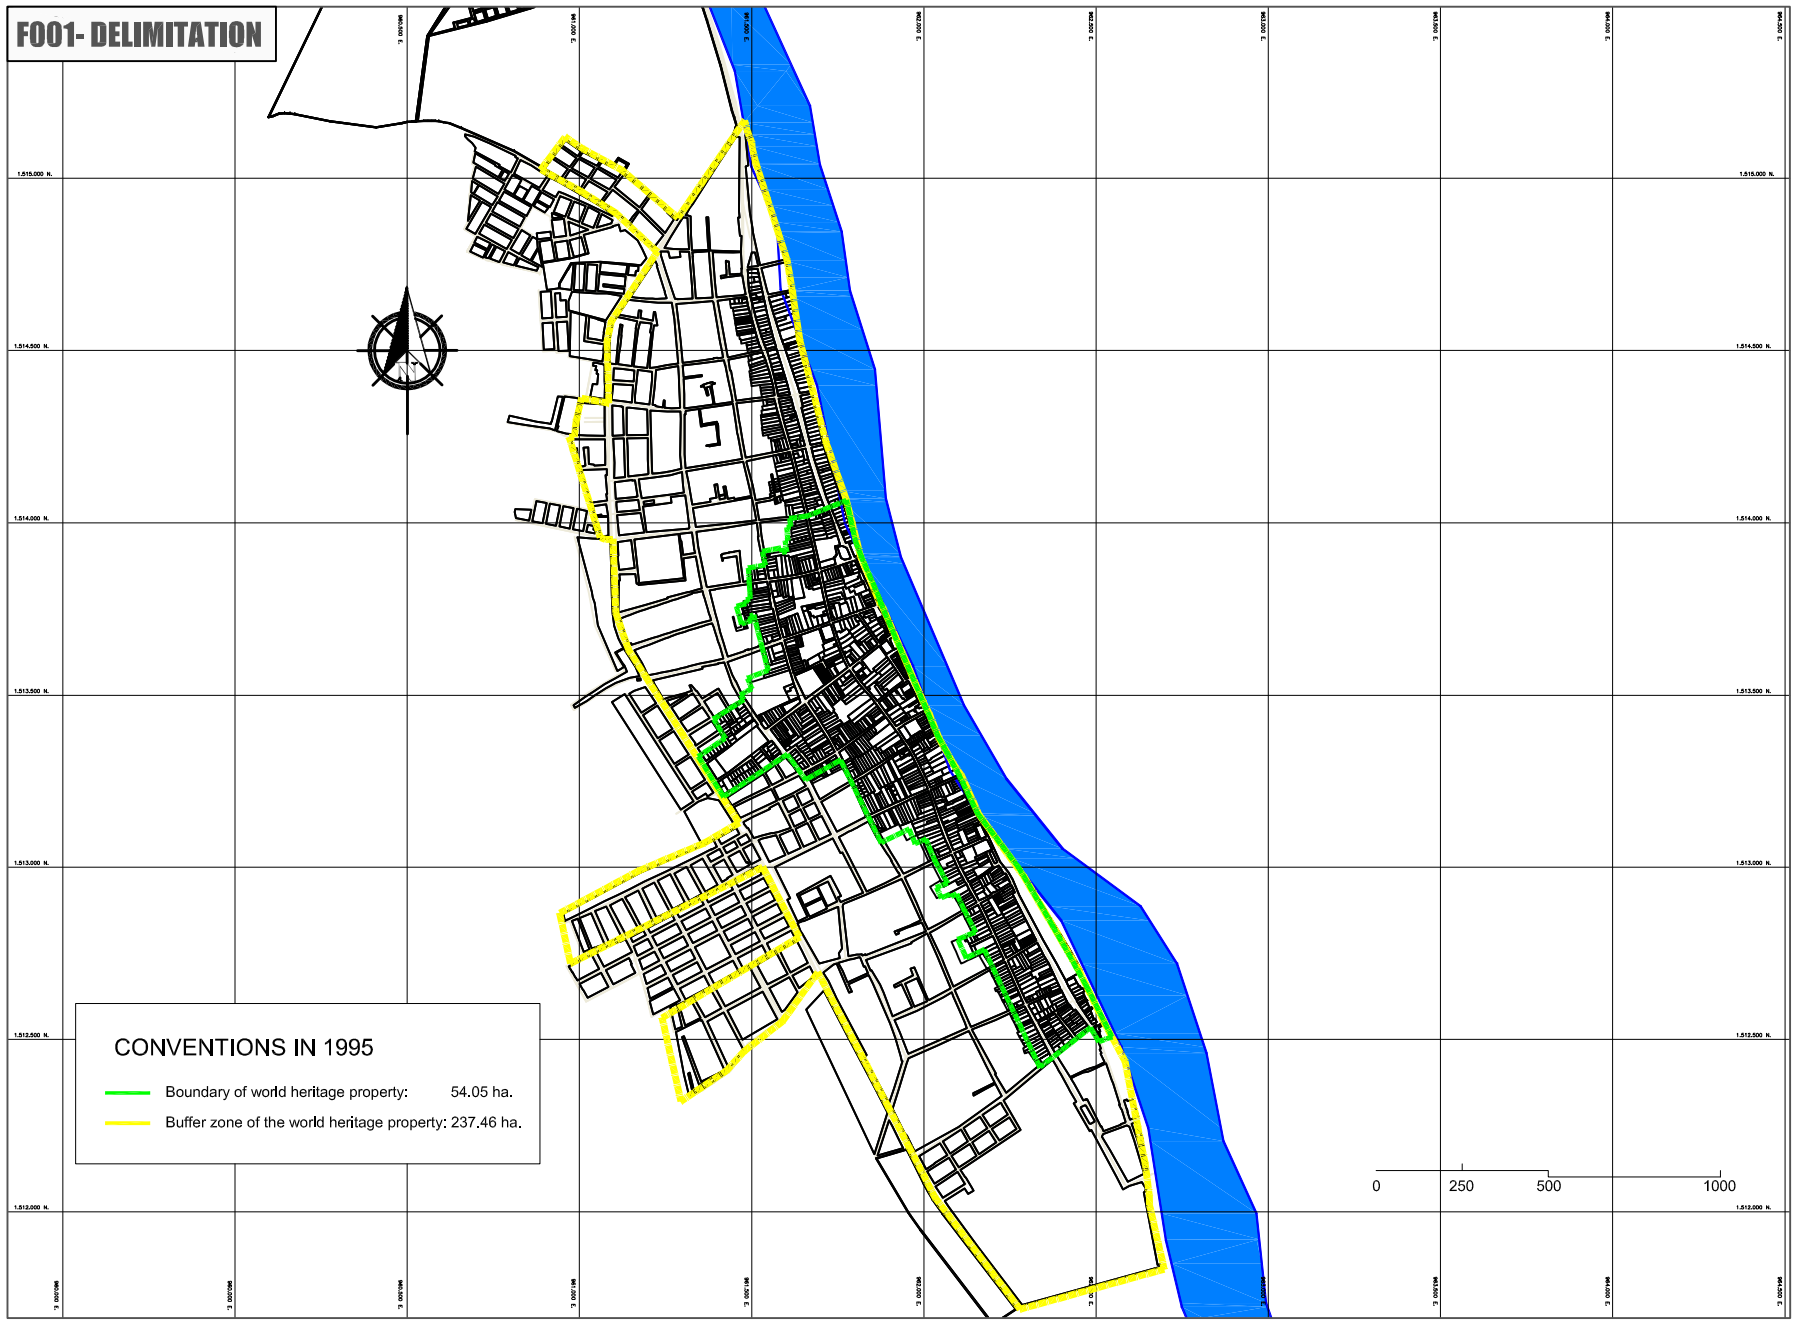

FO01- DELIMITATION

REVIEW: MAP No. DE 01

HISTORICAL CENTER OF SANTA CRUZ DE MOMPOX AND ITS ZONE OF INFLUENCE

CURRENT LIMIT OF THE HISTORIC CENTER AND ITS ZONE OF INFLUENCE IN 1995

CONTENT: DELIMITATION	MAP: No. 01	DE 01
GRAPHIC SCALE: S/N	MAP No.:	01
SCALE: 1:7500	REVIEW:	