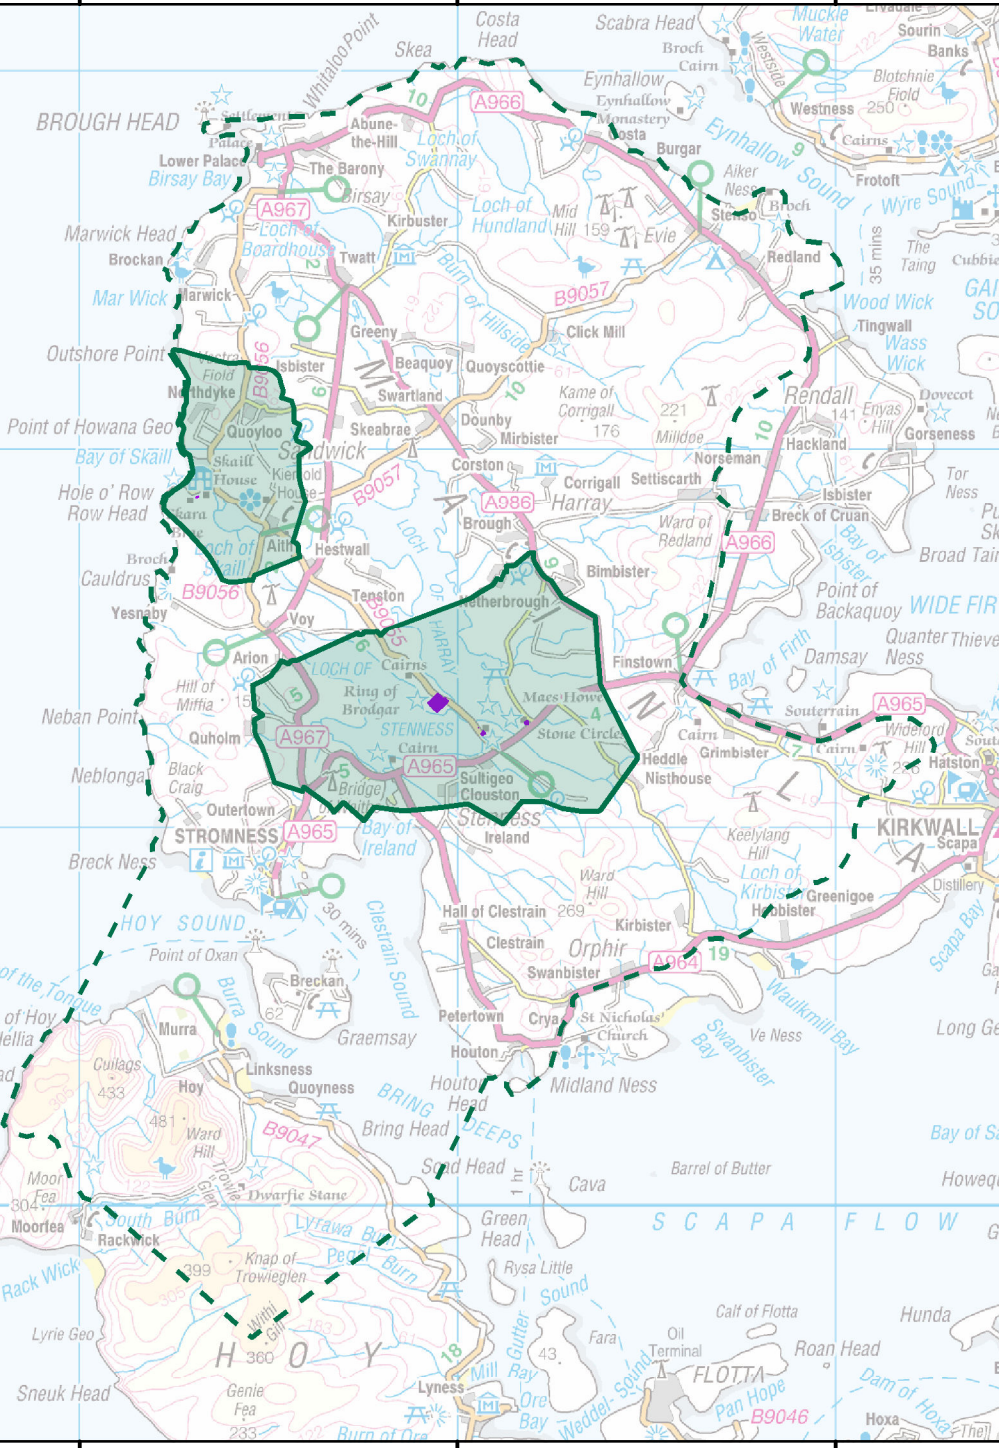

HISTORIC SCOTLAND
ALBA AOSMHOR

MAP 5

Title: Heart of Neolithic Orkney

Scale: 1 : 200,000 @ A4

Projection: British National Grid

Key

Property Boundary

Proposed Boundaries

MAP 7
Title: Heart of Neolithic Orkney
 Skara Brae
Scale: 1 : 35,000 @ A4
Projection: British National Grid

- Key**
- Property Boundary
 - Proposed Buffer Zone

This map is reproduced from Ordnance Survey material with the permission of Ordnance Survey on behalf of the Controller of Her Majesty's Stationery Office © Crown copyright.
 Unauthorised reproduction infringes Crown copyright and may lead to prosecution or civil proceedings.
 Historic Scotland Licence No. 100017509 [2009].

MAP 9

Title: Heart of Neolithic Orkney
Ring of Brodgar

Scale: 1:8,000 @ A4

Projection: British National Grid

KEY

 Property Boundary

This map is reproduced from Ordnance Survey material with the permission of Ordnance Survey on behalf of the Controller of Her Majesty's Stationery Office © Crown Copyright.

Unauthorised reproduction infringes Crown Copyright and may lead to prosecution or civil proceedings. Historic Scotland Licence No. 100017509.

1:8,000

MAP 10

Title: Heart of Neolithic Orkney
Skara Brae

Scale: 1:8,000 @ A4