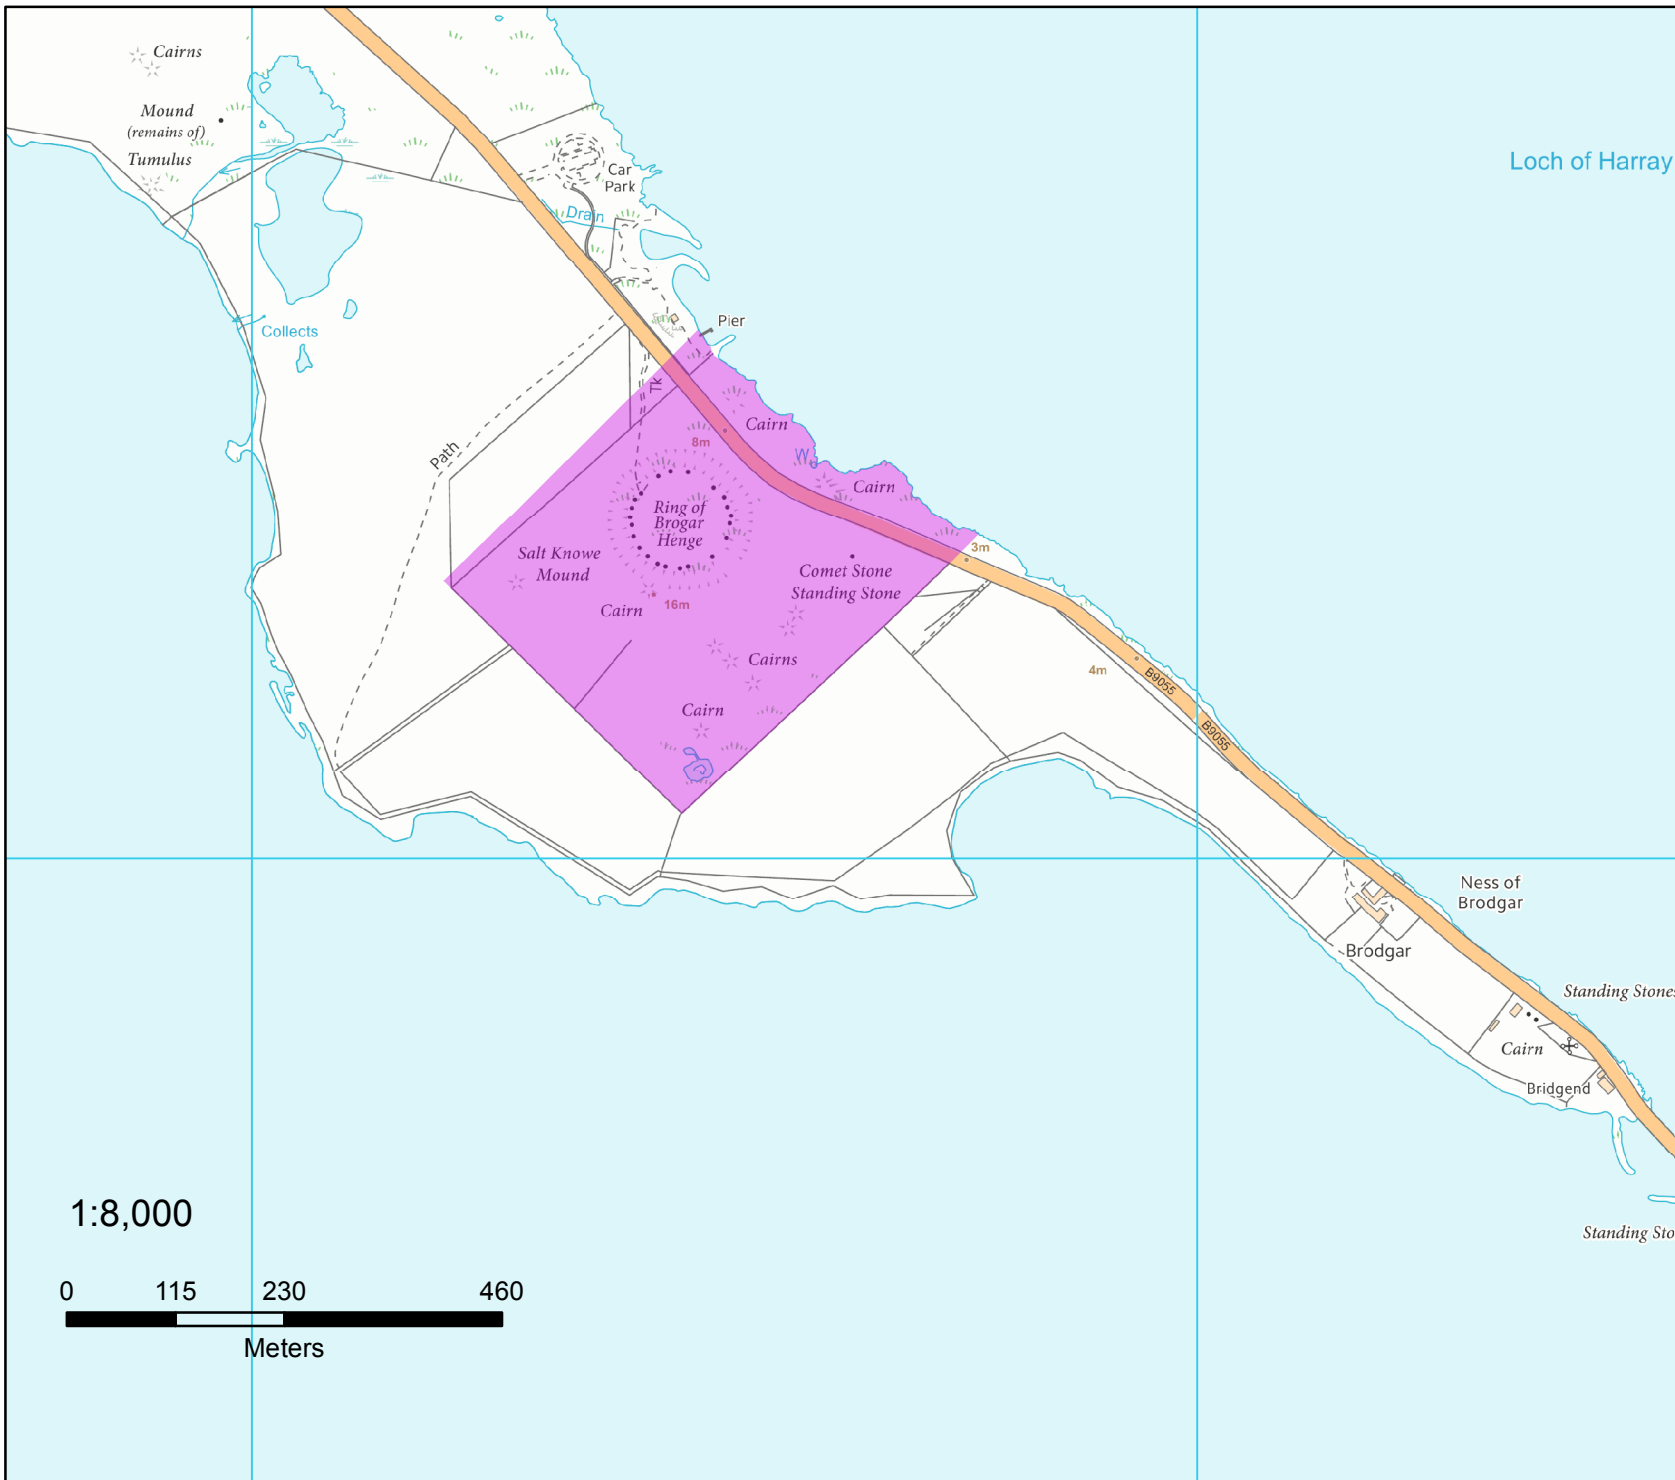

HISTORIC SCOTLAND
ALBA AOSMHOR

MAP 5

Title: Heart of Neolithic Orkney

Scale: 1 : 200,000 @ A4

Projection: British National Grid

Key

Property Boundary

Proposed Boundaries

MAP 8

Title: Heart of Neolithic Orkney
Maeshowe and
Stones of Stenness

Scale: 1:8,000 @ A4

Projection: British National Grid

KEY

 Property Boundary

This map is reproduced from Ordnance Survey material with the permission of Ordnance Survey on behalf of the Controller of Her Majesty's Stationery Office © Crown Copyright. Unauthorised reproduction infringes Crown Copyright and may lead to prosecution or civil proceedings. Historic Scotland Licence No. 100017509.

MAP 9

Title: Heart of Neolithic Orkney
Ring of Brodgar

Scale: 1:8,000 @ A4

Projection: British National Grid

KEY

 Property Boundary

This map is reproduced from Ordnance Survey material with the permission of Ordnance Survey on behalf of the Controller of Her Majesty's Stationery Office © Crown Copyright.

Unauthorised reproduction infringes Crown Copyright and may lead to prosecution or civil proceedings. Historic Scotland Licence No. 100017509.

1:8,000

MAP 10

Title: Heart of Neolithic Orkney
Skara Brae

Scale: 1:8,000 @ A4