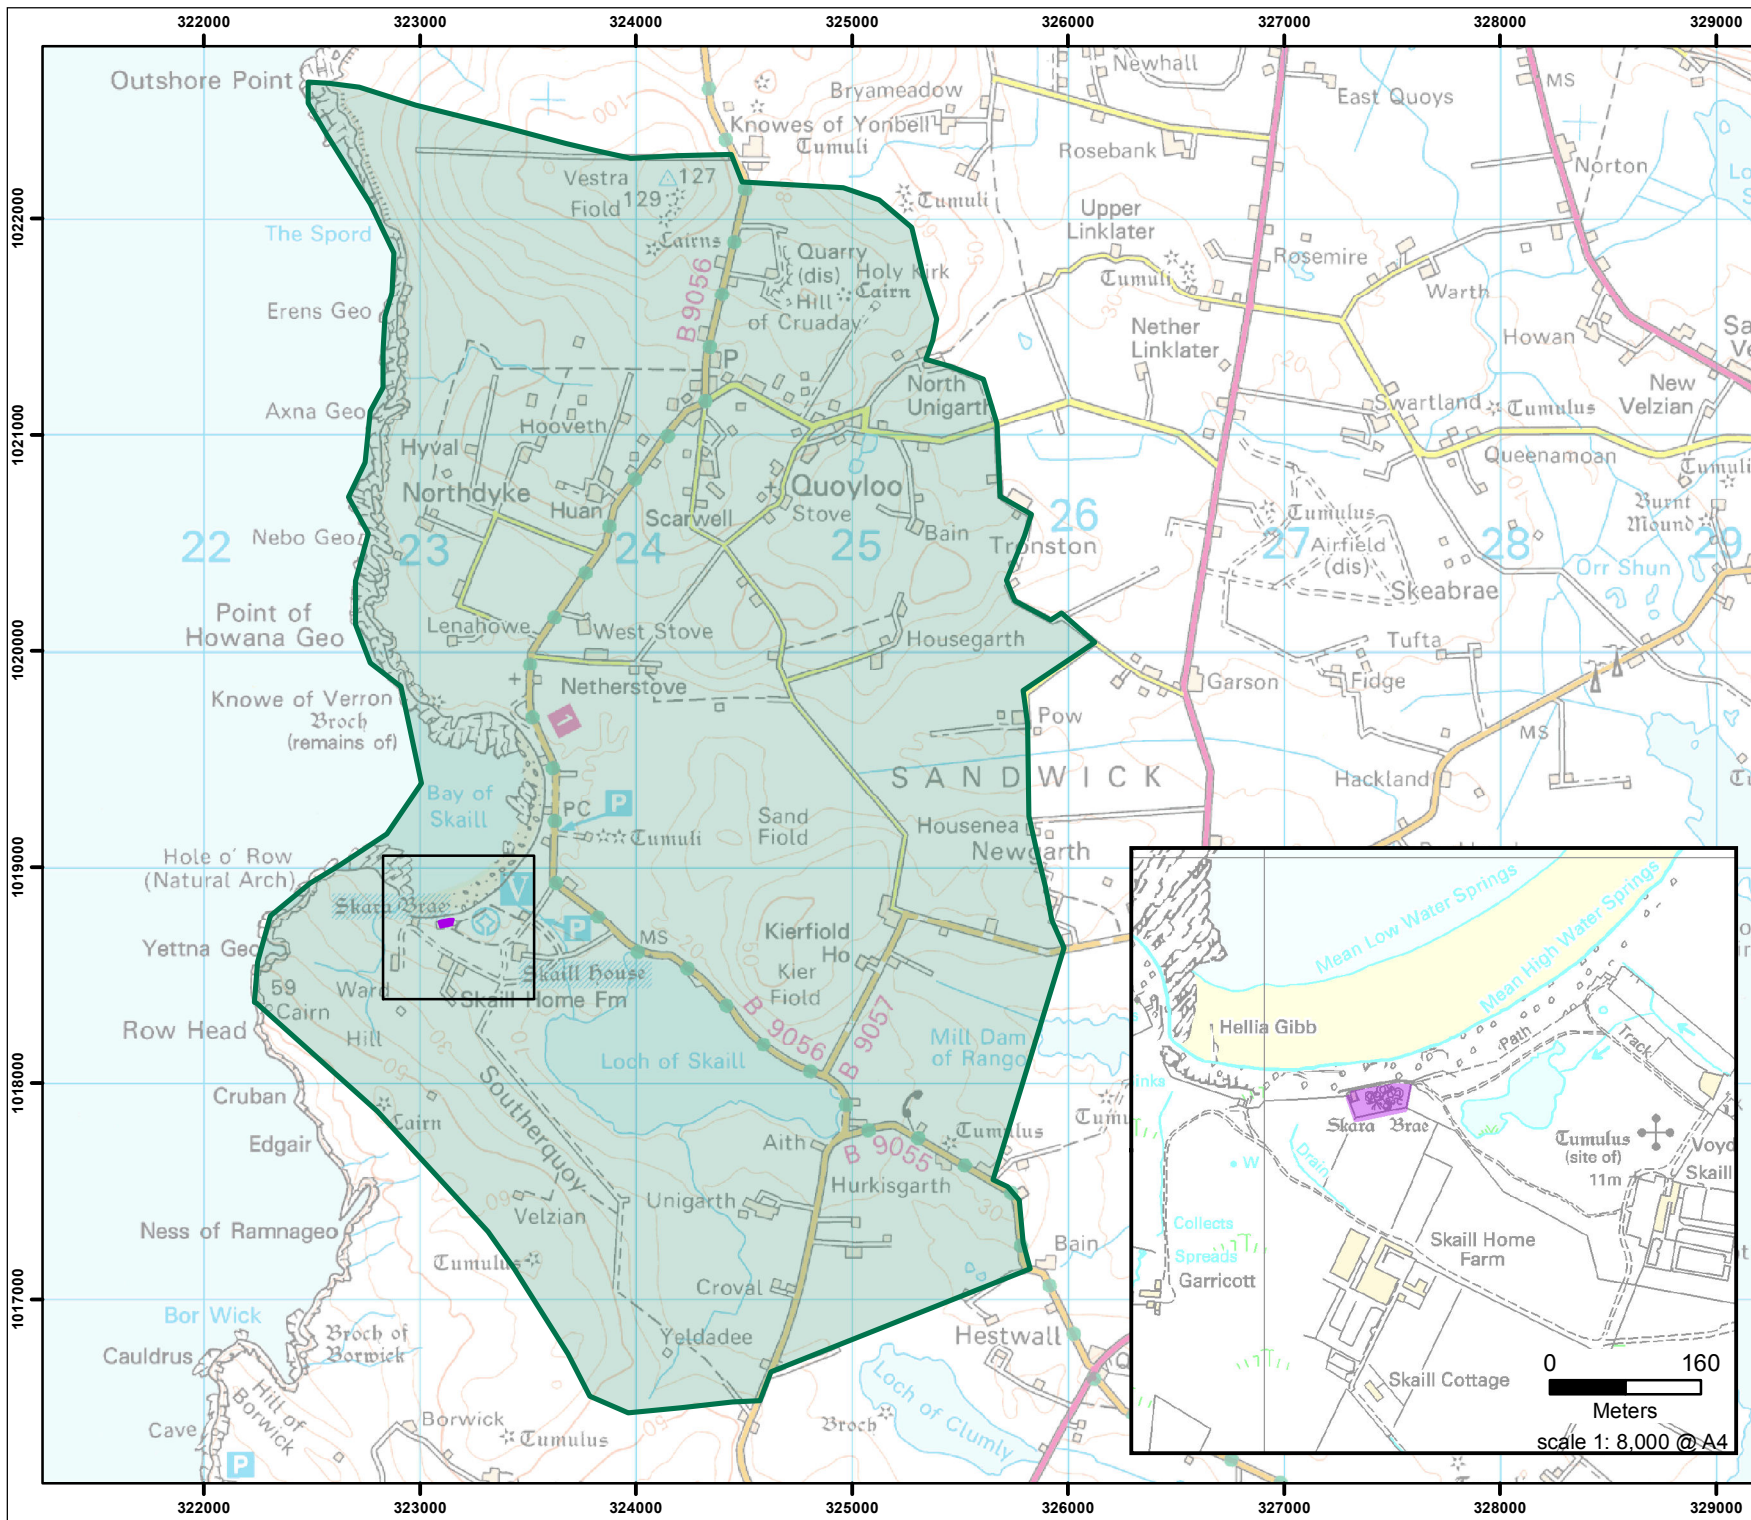

HISTORIC SCOTLAND
ALBA AOSMHOR

MAP 5

Title: Heart of Neolithic Orkney

Scale: 1 : 200,000 @ A4

Projection: British National Grid

Key

Property Boundary

Proposed Boundaries

MAP 6

Title: Heart of Neolithic Orkney
Brodgar - Stenness Area

Scale: 1 : 50,000 @ A4

Projection: British National Grid

Key

-  Property Boundary
-  Proposed Buffer Zone

This map is reproduced from Ordnance Survey material with the permission of Ordnance Survey on behalf of the Controller of Her Majesty's Stationery Office © Crown copyright.
Unauthorised reproduction infringes Crown copyright and may lead to prosecution or civil proceedings.
Historic Scotland Licence No. 100017509 [2013].

MAP 7
Title: Heart of Neolithic Orkney
 Skara Brae
Scale: 1 : 35,000 @ A4
Projection: British National Grid

- Key**
- Property Boundary
 - Proposed Buffer Zone

This map is reproduced from Ordnance Survey material with the permission of Ordnance Survey on behalf of the Controller of Her Majesty's Stationery Office © Crown copyright.
 Unauthorised reproduction infringes Crown copyright and may lead to prosecution or civil proceedings.
 Historic Scotland Licence No. 100017509 [2009].

MAP 9

Title: Heart of Neolithic Orkney
Ring of Brodgar

Scale: 1:8,000 @ A4

Projection: British National Grid

KEY

 Property Boundary

This map is reproduced from Ordnance Survey material with the permission of Ordnance Survey on behalf of the Controller of Her Majesty's Stationery Office © Crown Copyright.