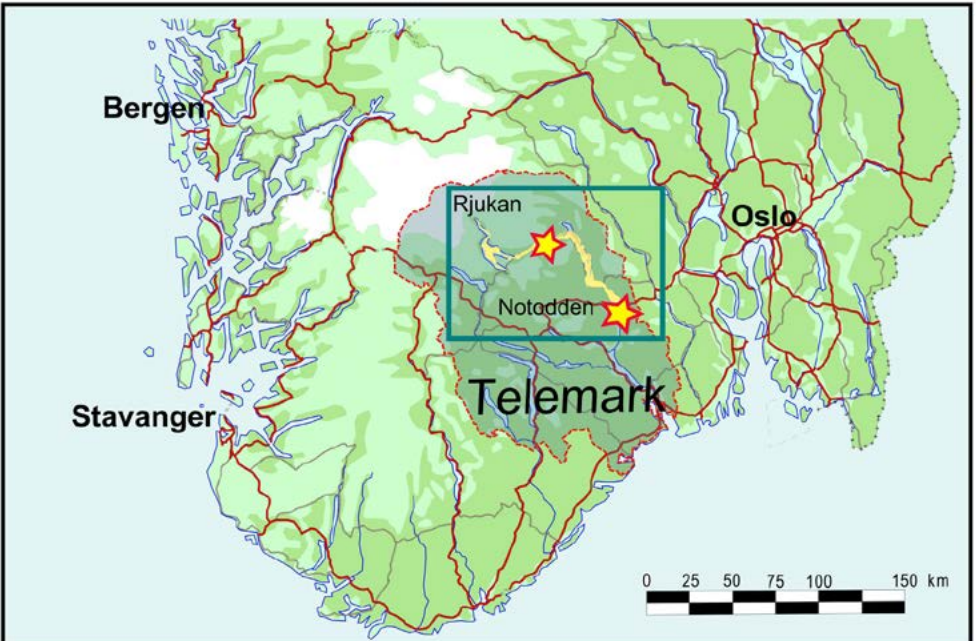

Sigdal

Hardanger-

vidda

Tinn

Rollag

Vinje

Hjørtedal

Notodden

Flesberg

Kongsberg

Norwegian nomination 2014
Rjukan - Notodden
 Industrial Heritage Site

Localization

1-1