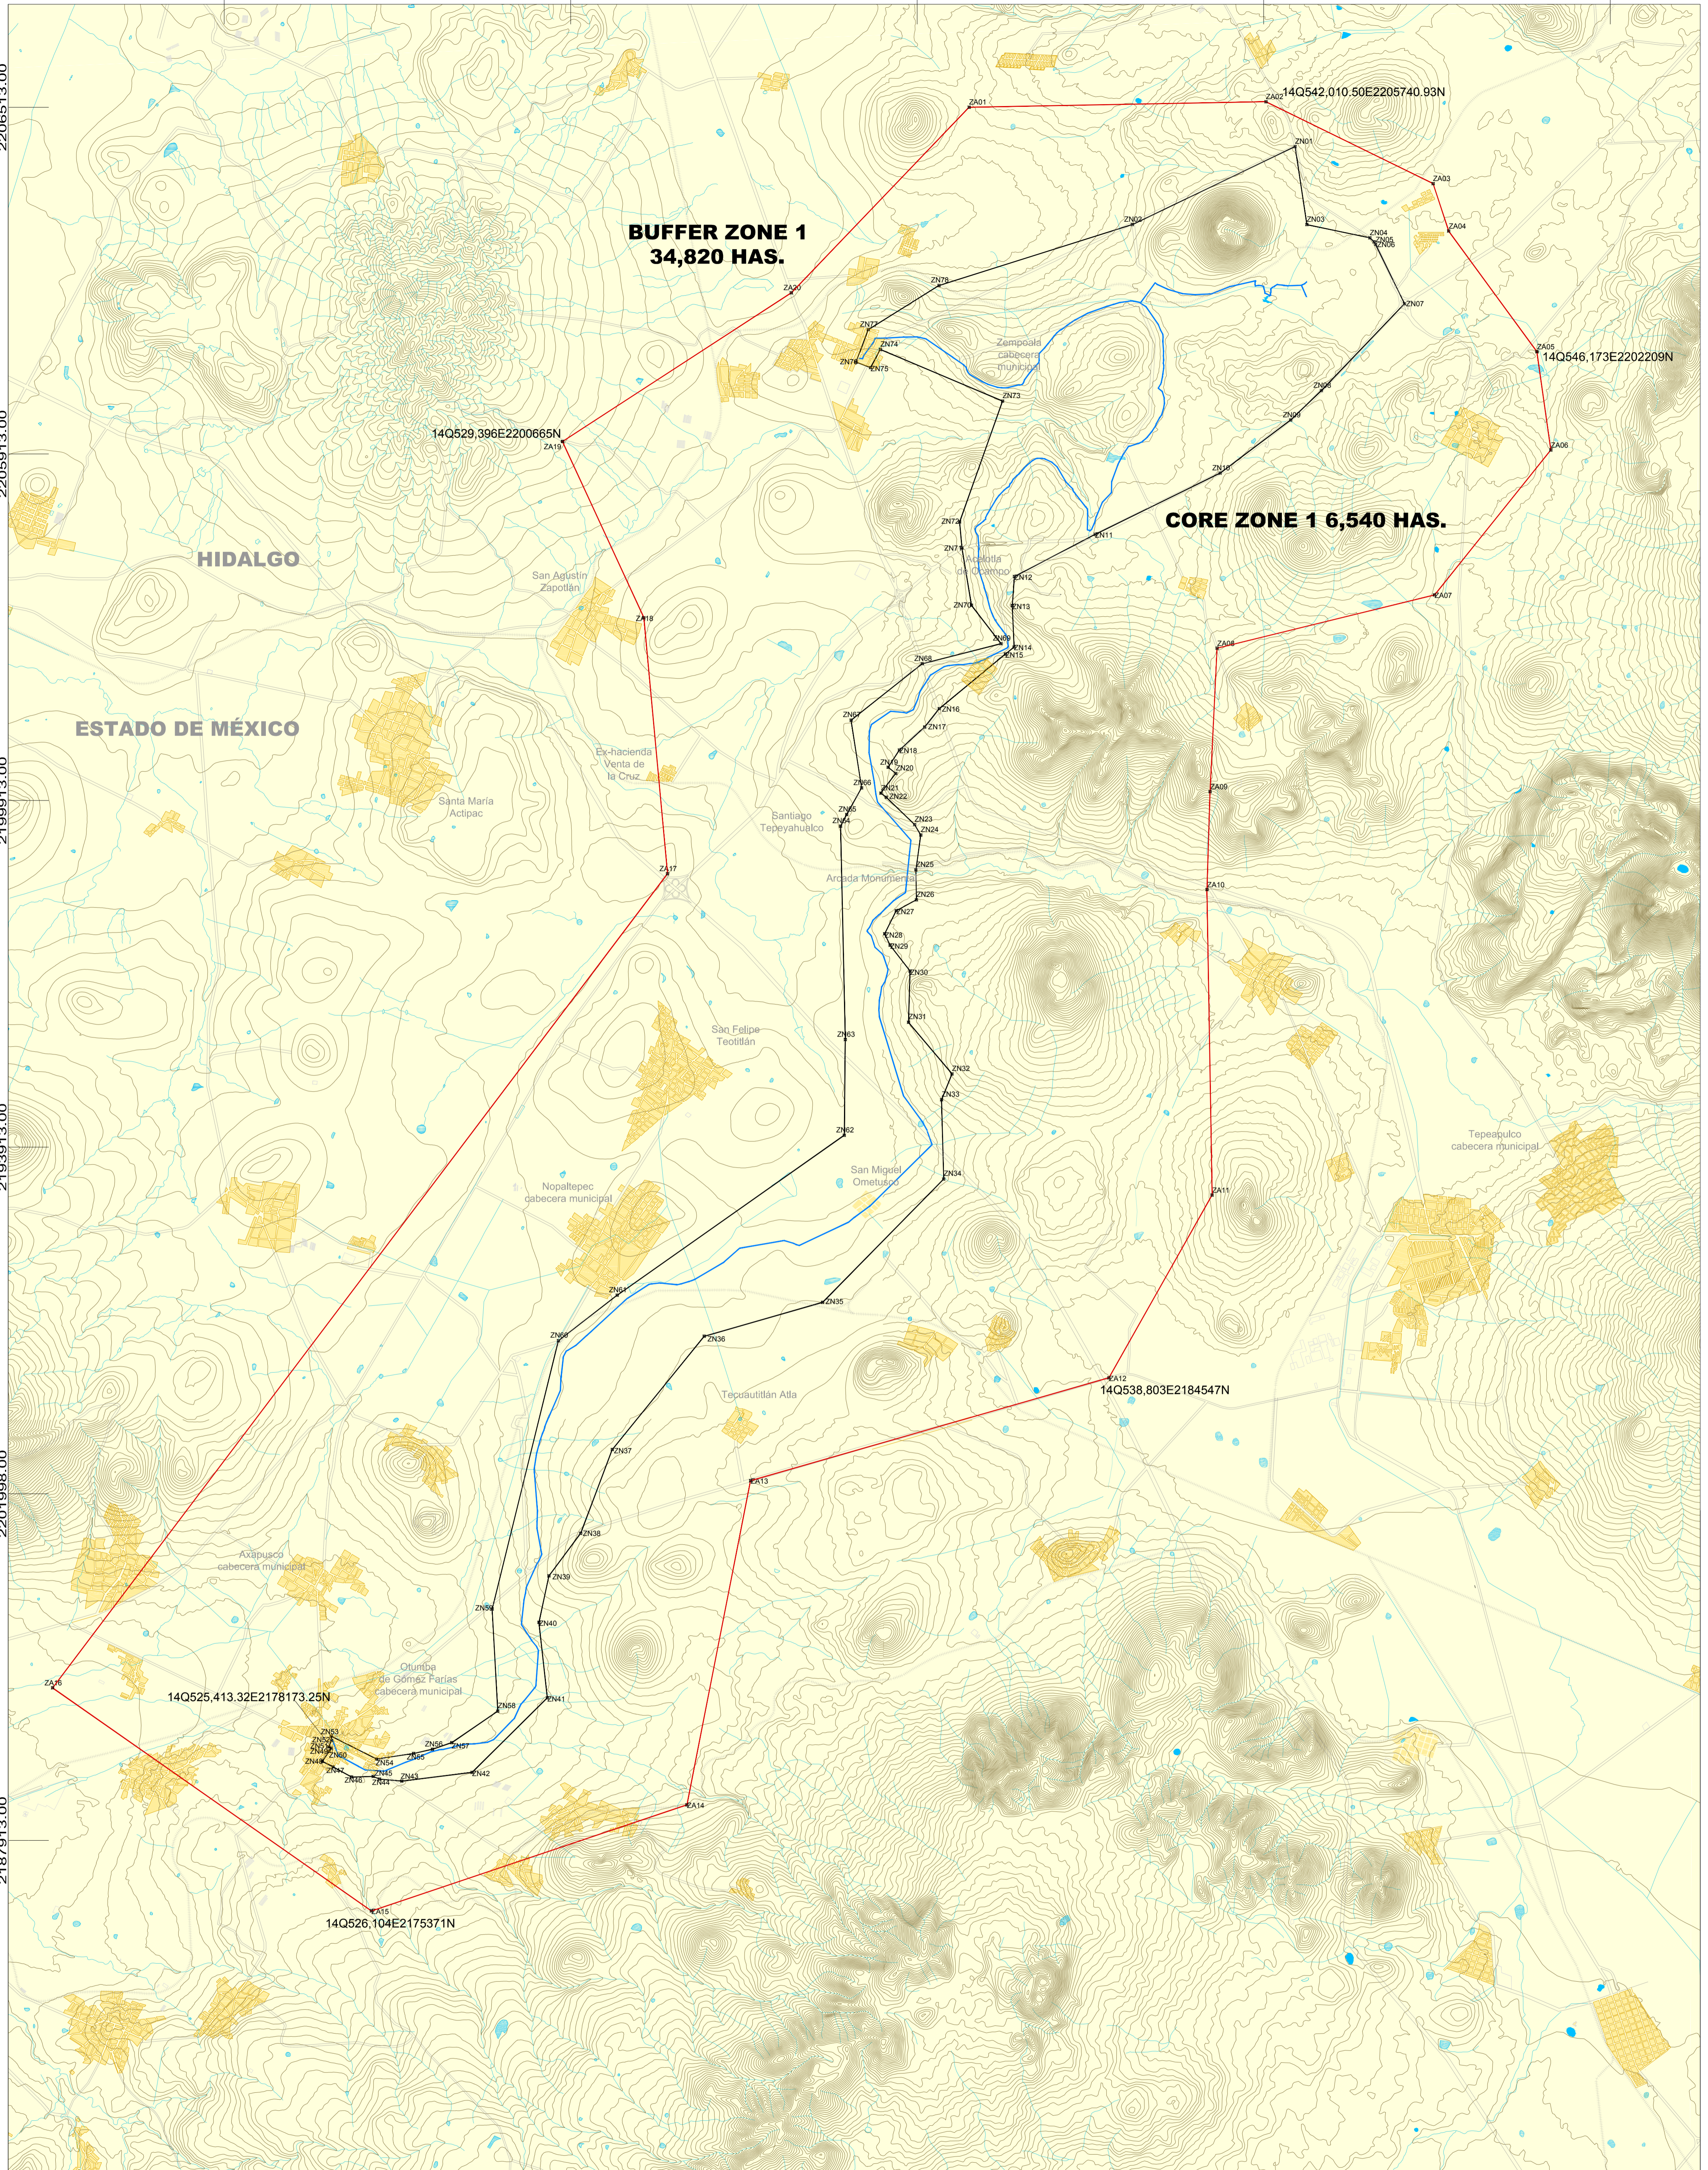

523508.00

529508.00

535508.00

541508.00

547508.00

ACUEDUCTO OF PADRE TEMBLEQUE, MÉXICO, Renaissance hydraulic complex in América

NOMENCLATURE

- BUFFER ZONE 1
- CORE ZONE 1
- ACUEDUCTO

COUNTRY:
UNITED STATES OF MEXICO

LOCATION:
AMERICAN CONTINENT

REGION:
NORTH AMERICA

NAME OF PROPERTY
Acueducto del Padre Tembleque, México, Complejo hidráulico renacentista en América

KEY
1.e.3
NOMINATION DOSSIER PAGE: **19**

NAME OF SITE DELIMITATION OF ZONES

DATE
JUN,2013

SCALE
1:50,000