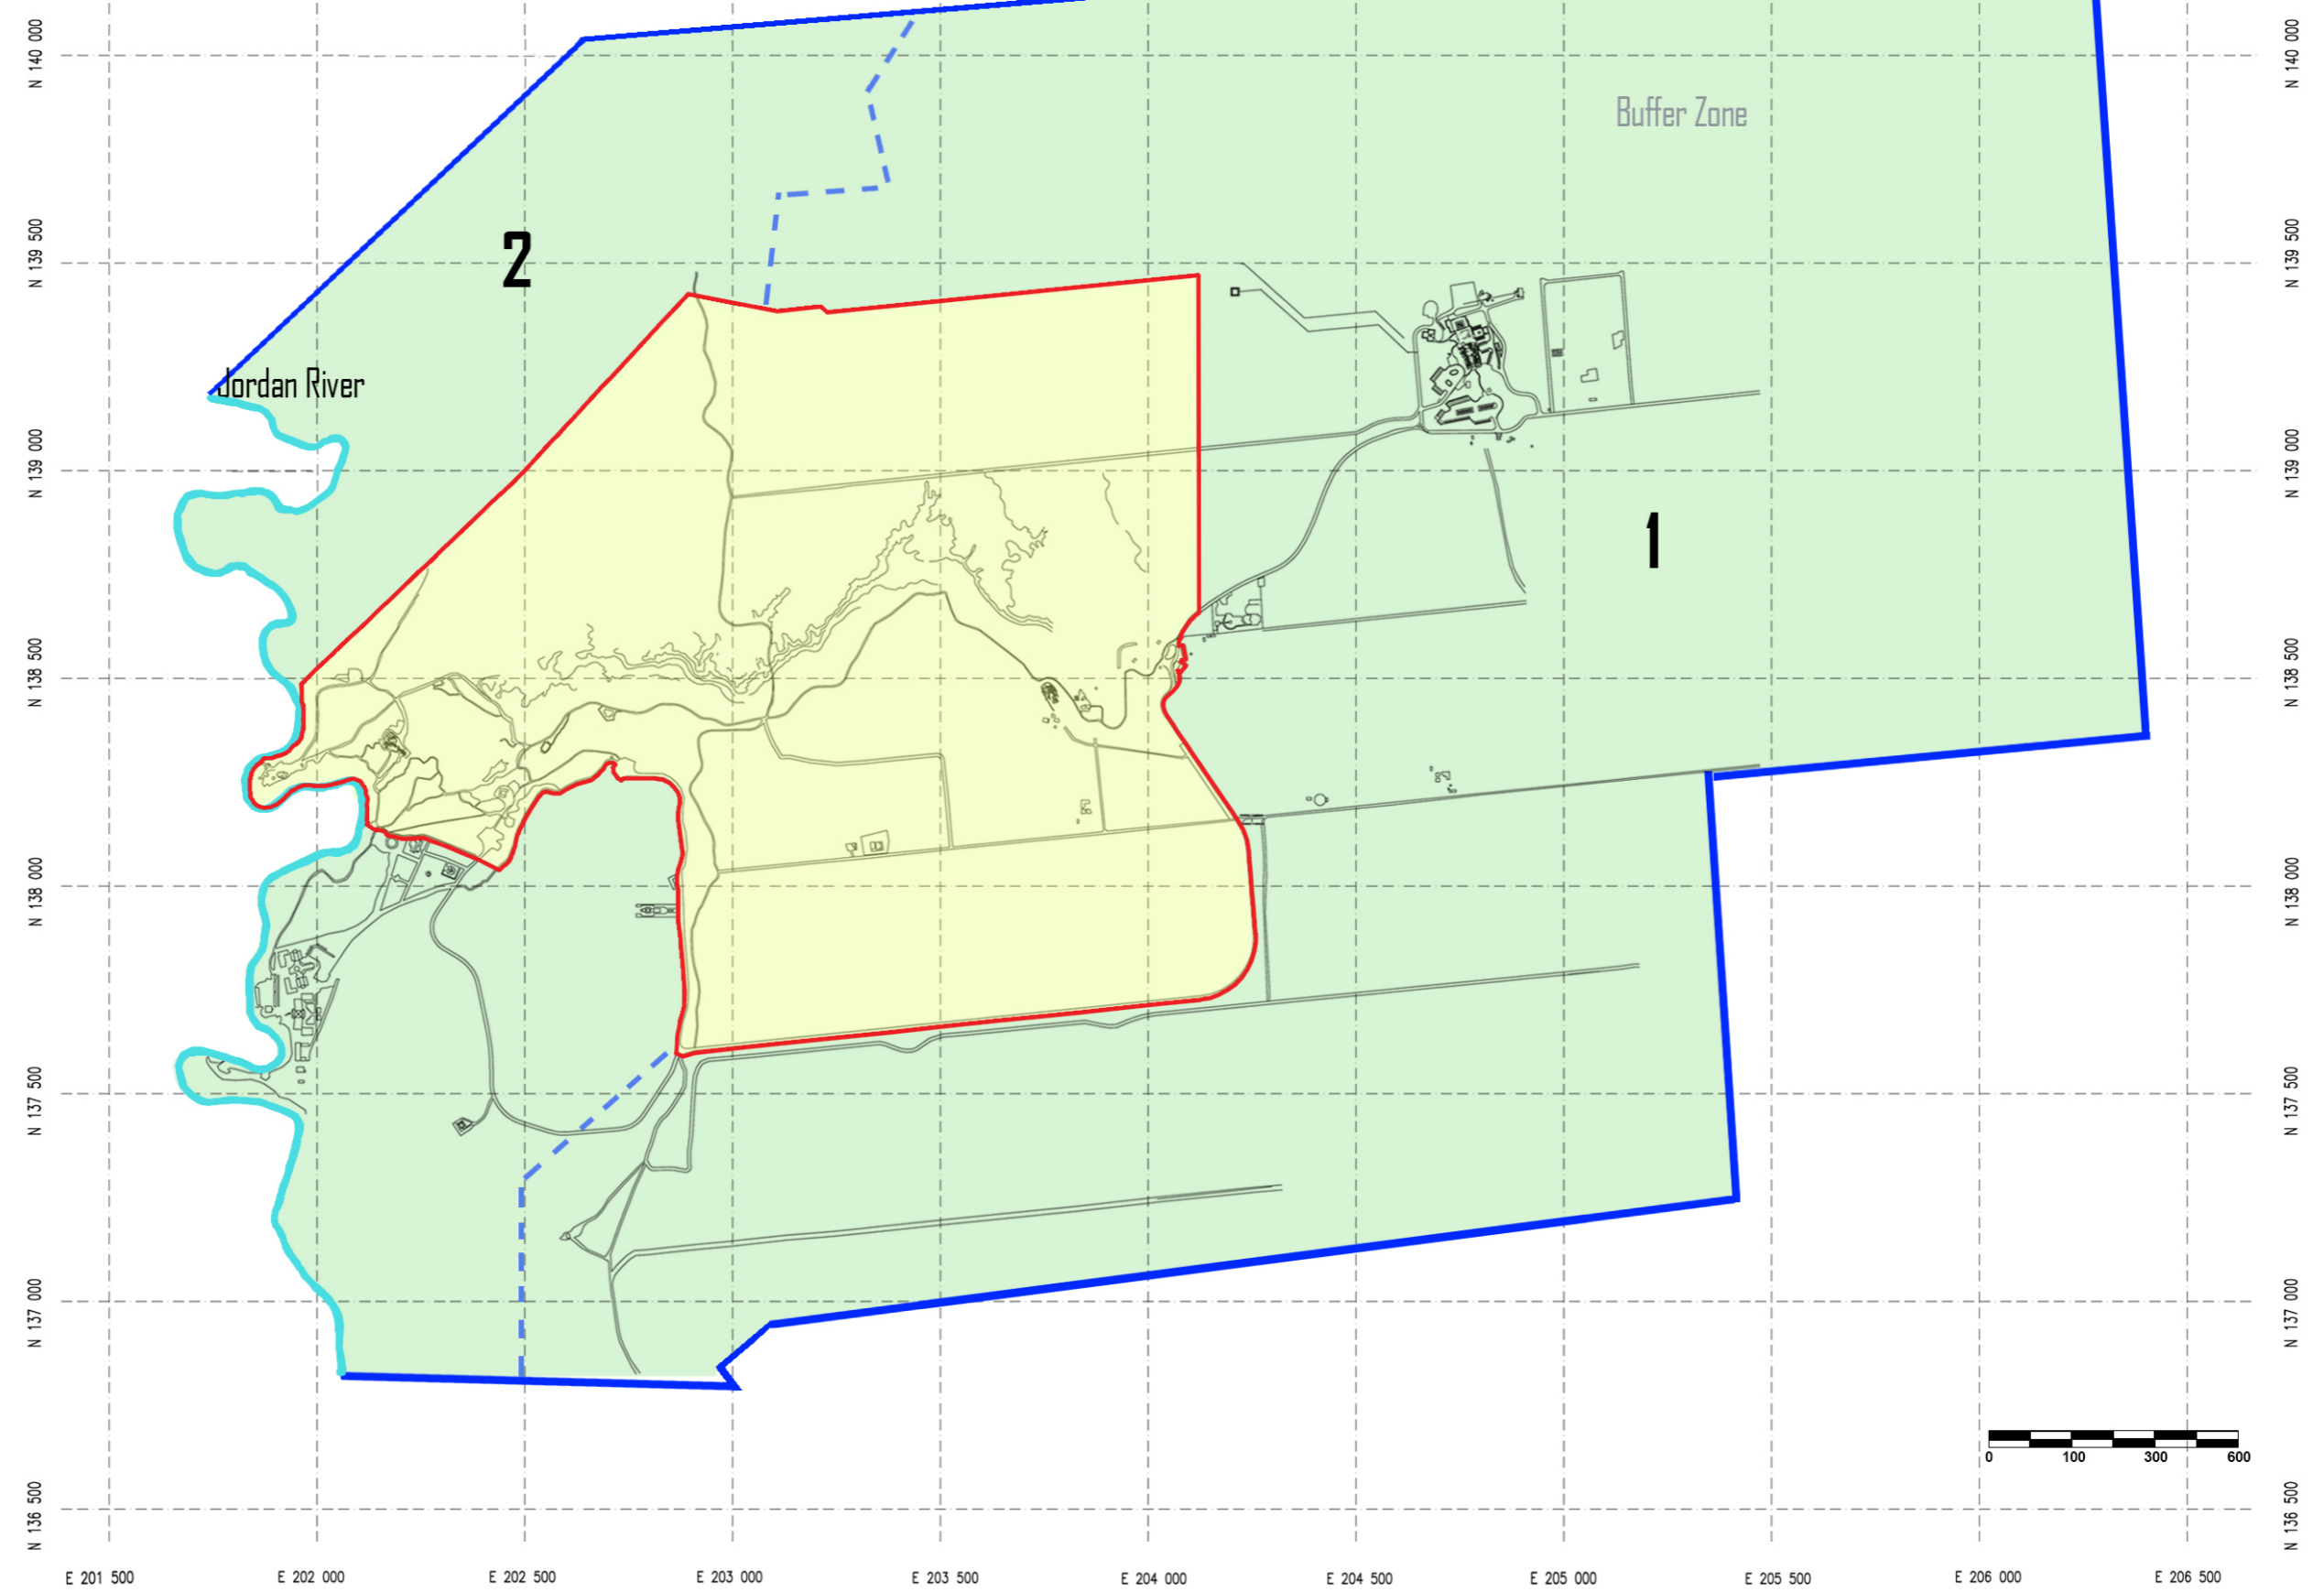

E 201 500 E 202 000 E 202 500 E 203 000 E 203 500 E 204 000 E 204 500 E 205 000 E 205 500 E 206 000 E 206 500

Details of the Buffer Zone around the Baptism Site

- First Layer of Regulatory Protection (Site Boundary)
- Baptism Site Boundary
- Buffer Zone
- Second Layer of Regulatory Protection (Buffer Zone)
- 1- Agricultural Units
- 2- Migrating Birds Nesting Area