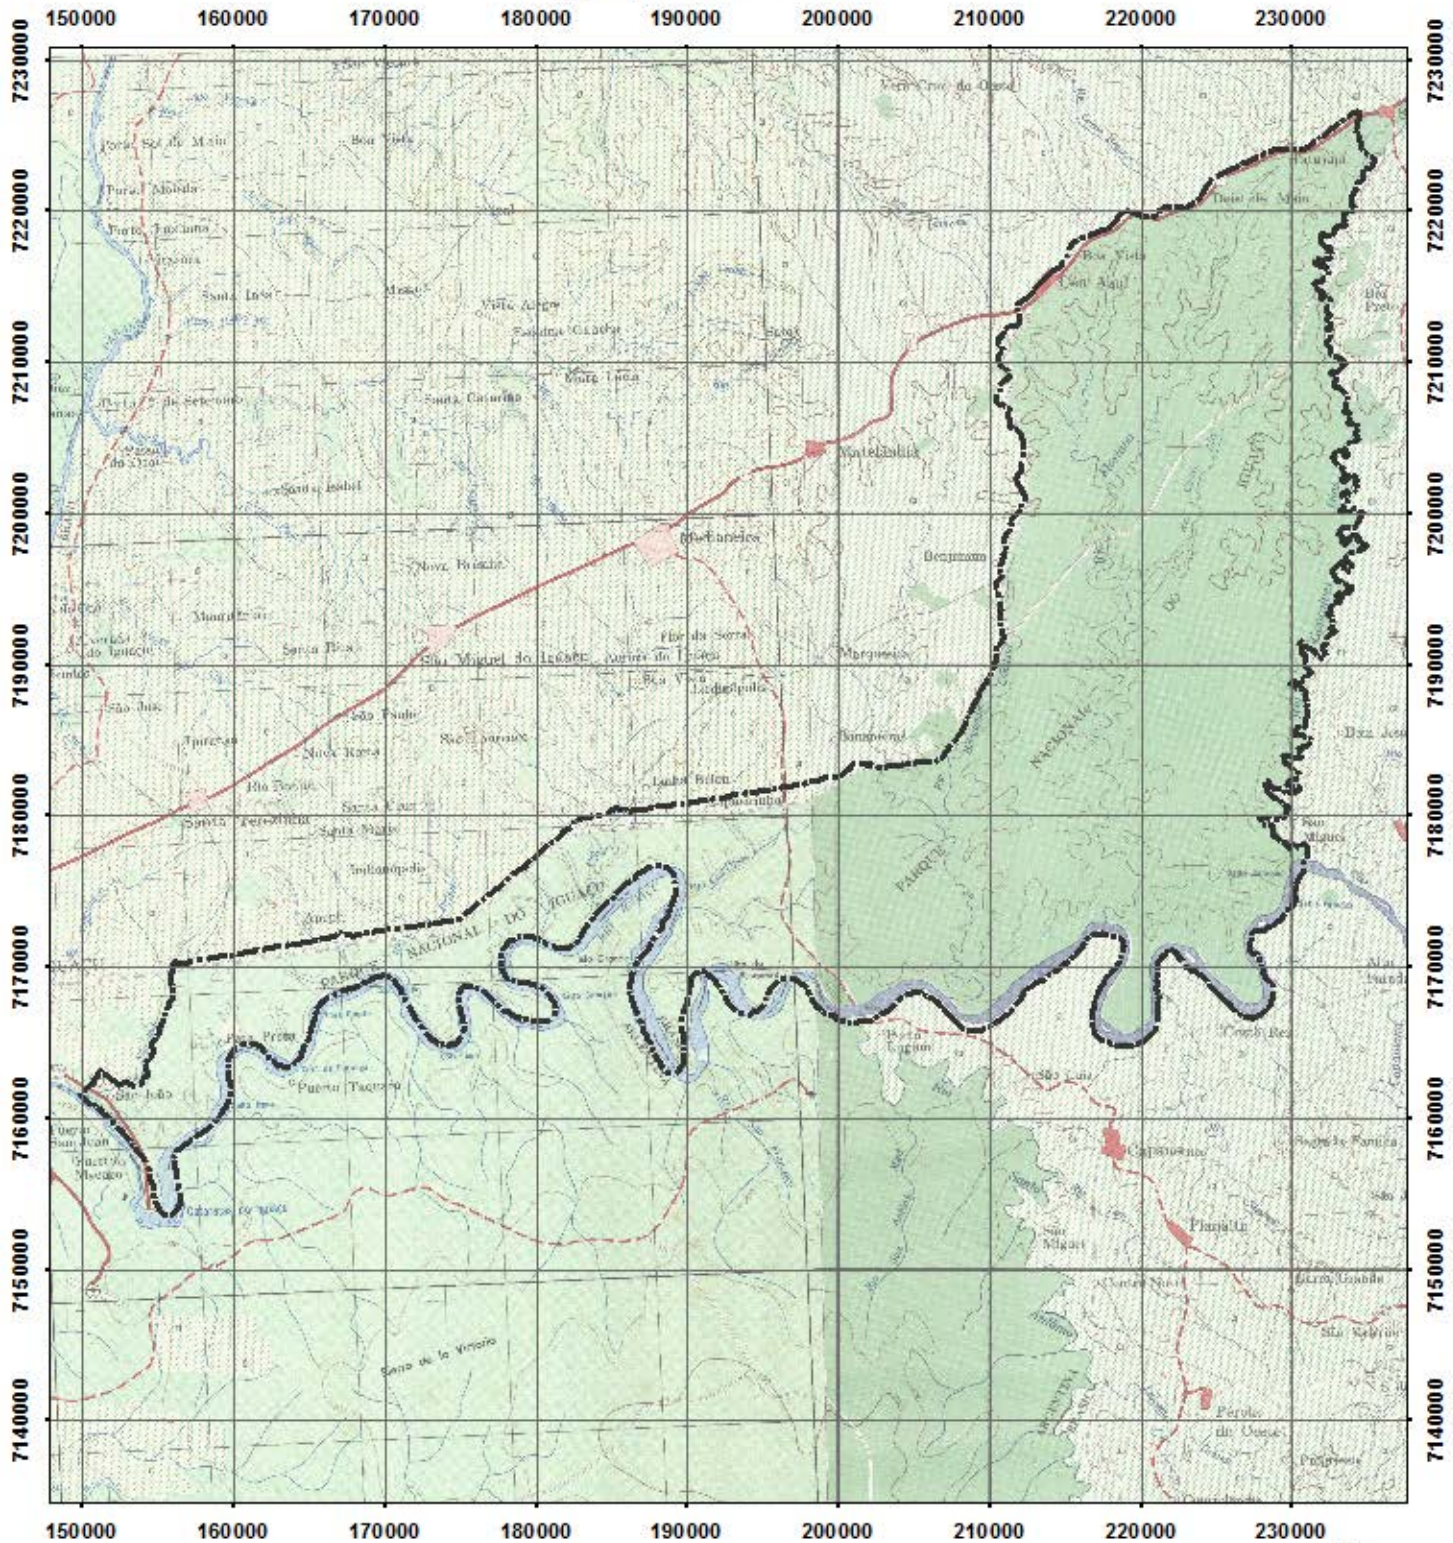

Iguaçu National Park

Legend
 Property

Projected Coordinate Systems
 Projection: Universal Transverse Mercator
 UTM Zones 22S and 21S
 Central Meridian: -51.000000
 Datum: South American 1969

Topographic map, scale 1: 250.000;
 SG21XD and SG22VC (IBGE)