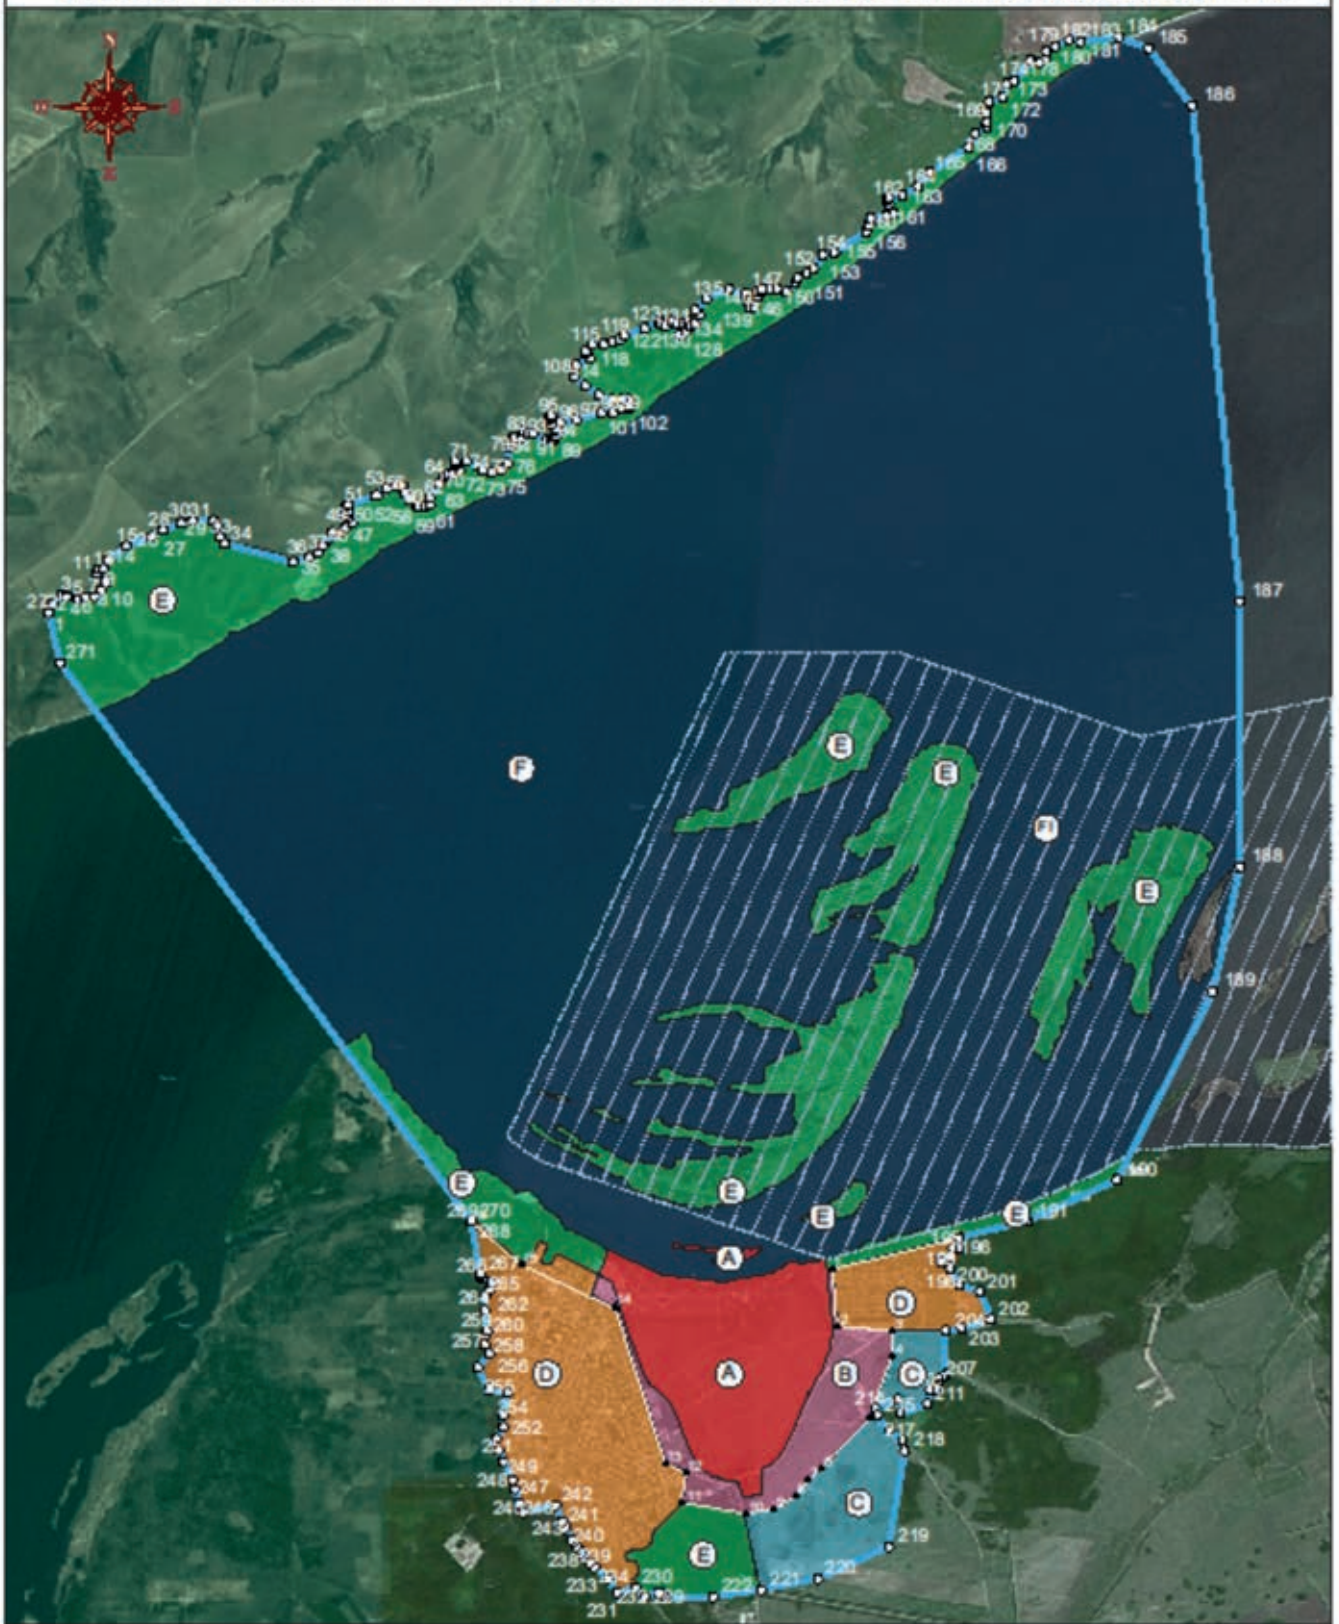

THE BUFFER ZONE OF THE BOLGAR HISTORICAL-ARCHEOLOGICAL COMPLEX

- (A)** The territory of the cultural heritage property
- (B)** The territory directly adjacent to the Bolgar ancient settlement **S=12 101 hectares**
- (C)** Undeveloped sites outside the ramparts of the Bolgar ancient settlement

Map symbols

- (D)** The territory of the Bolgar town settlement and the village settlement "Privolzhskiy"
- (E)** Natural landscape sub-zone (forest, the littoral zone, islands of the Kuybyshev reservoir)
- (R)** The water zone of the Kuybyshev reservoir R – the water zone within the boundaries of the "Spasskiy" nature reserve
- (Hatched)** The boundaries of the "Spasskiy" nature reserve