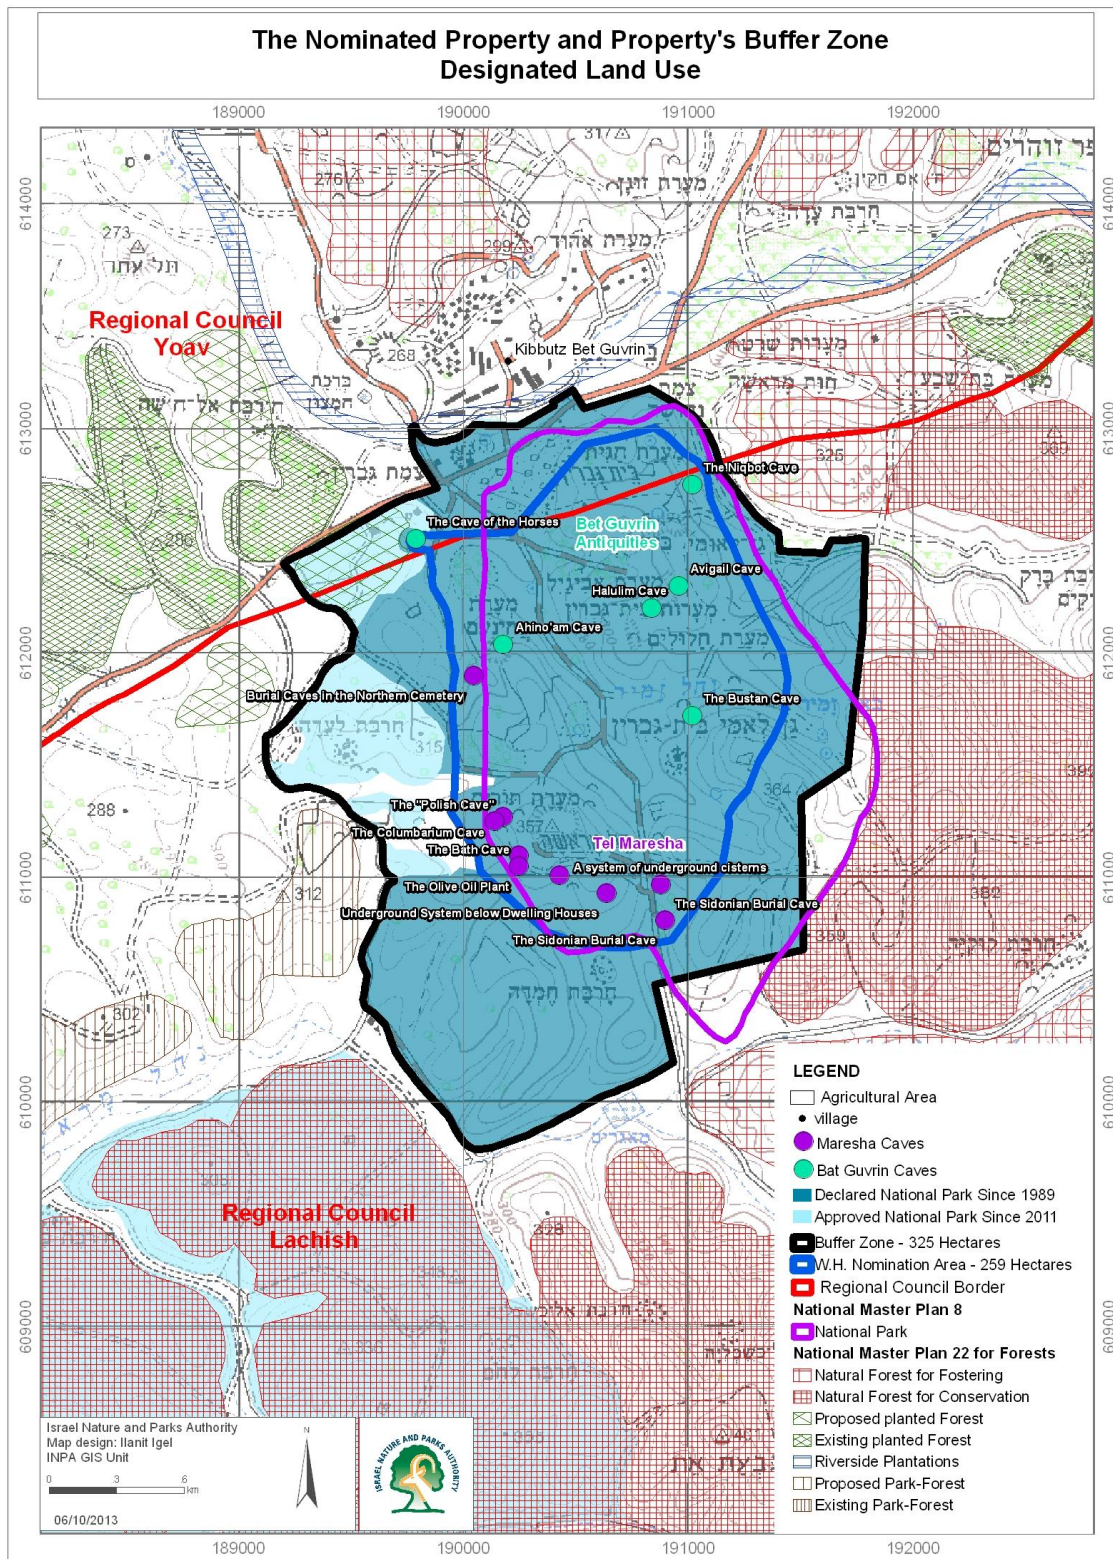

Map D – designated map with the new buffer zone

The Caves of Maresha and Bet Guvrin In the Judean Lowlands as a Microcosm of the Land of the Caves