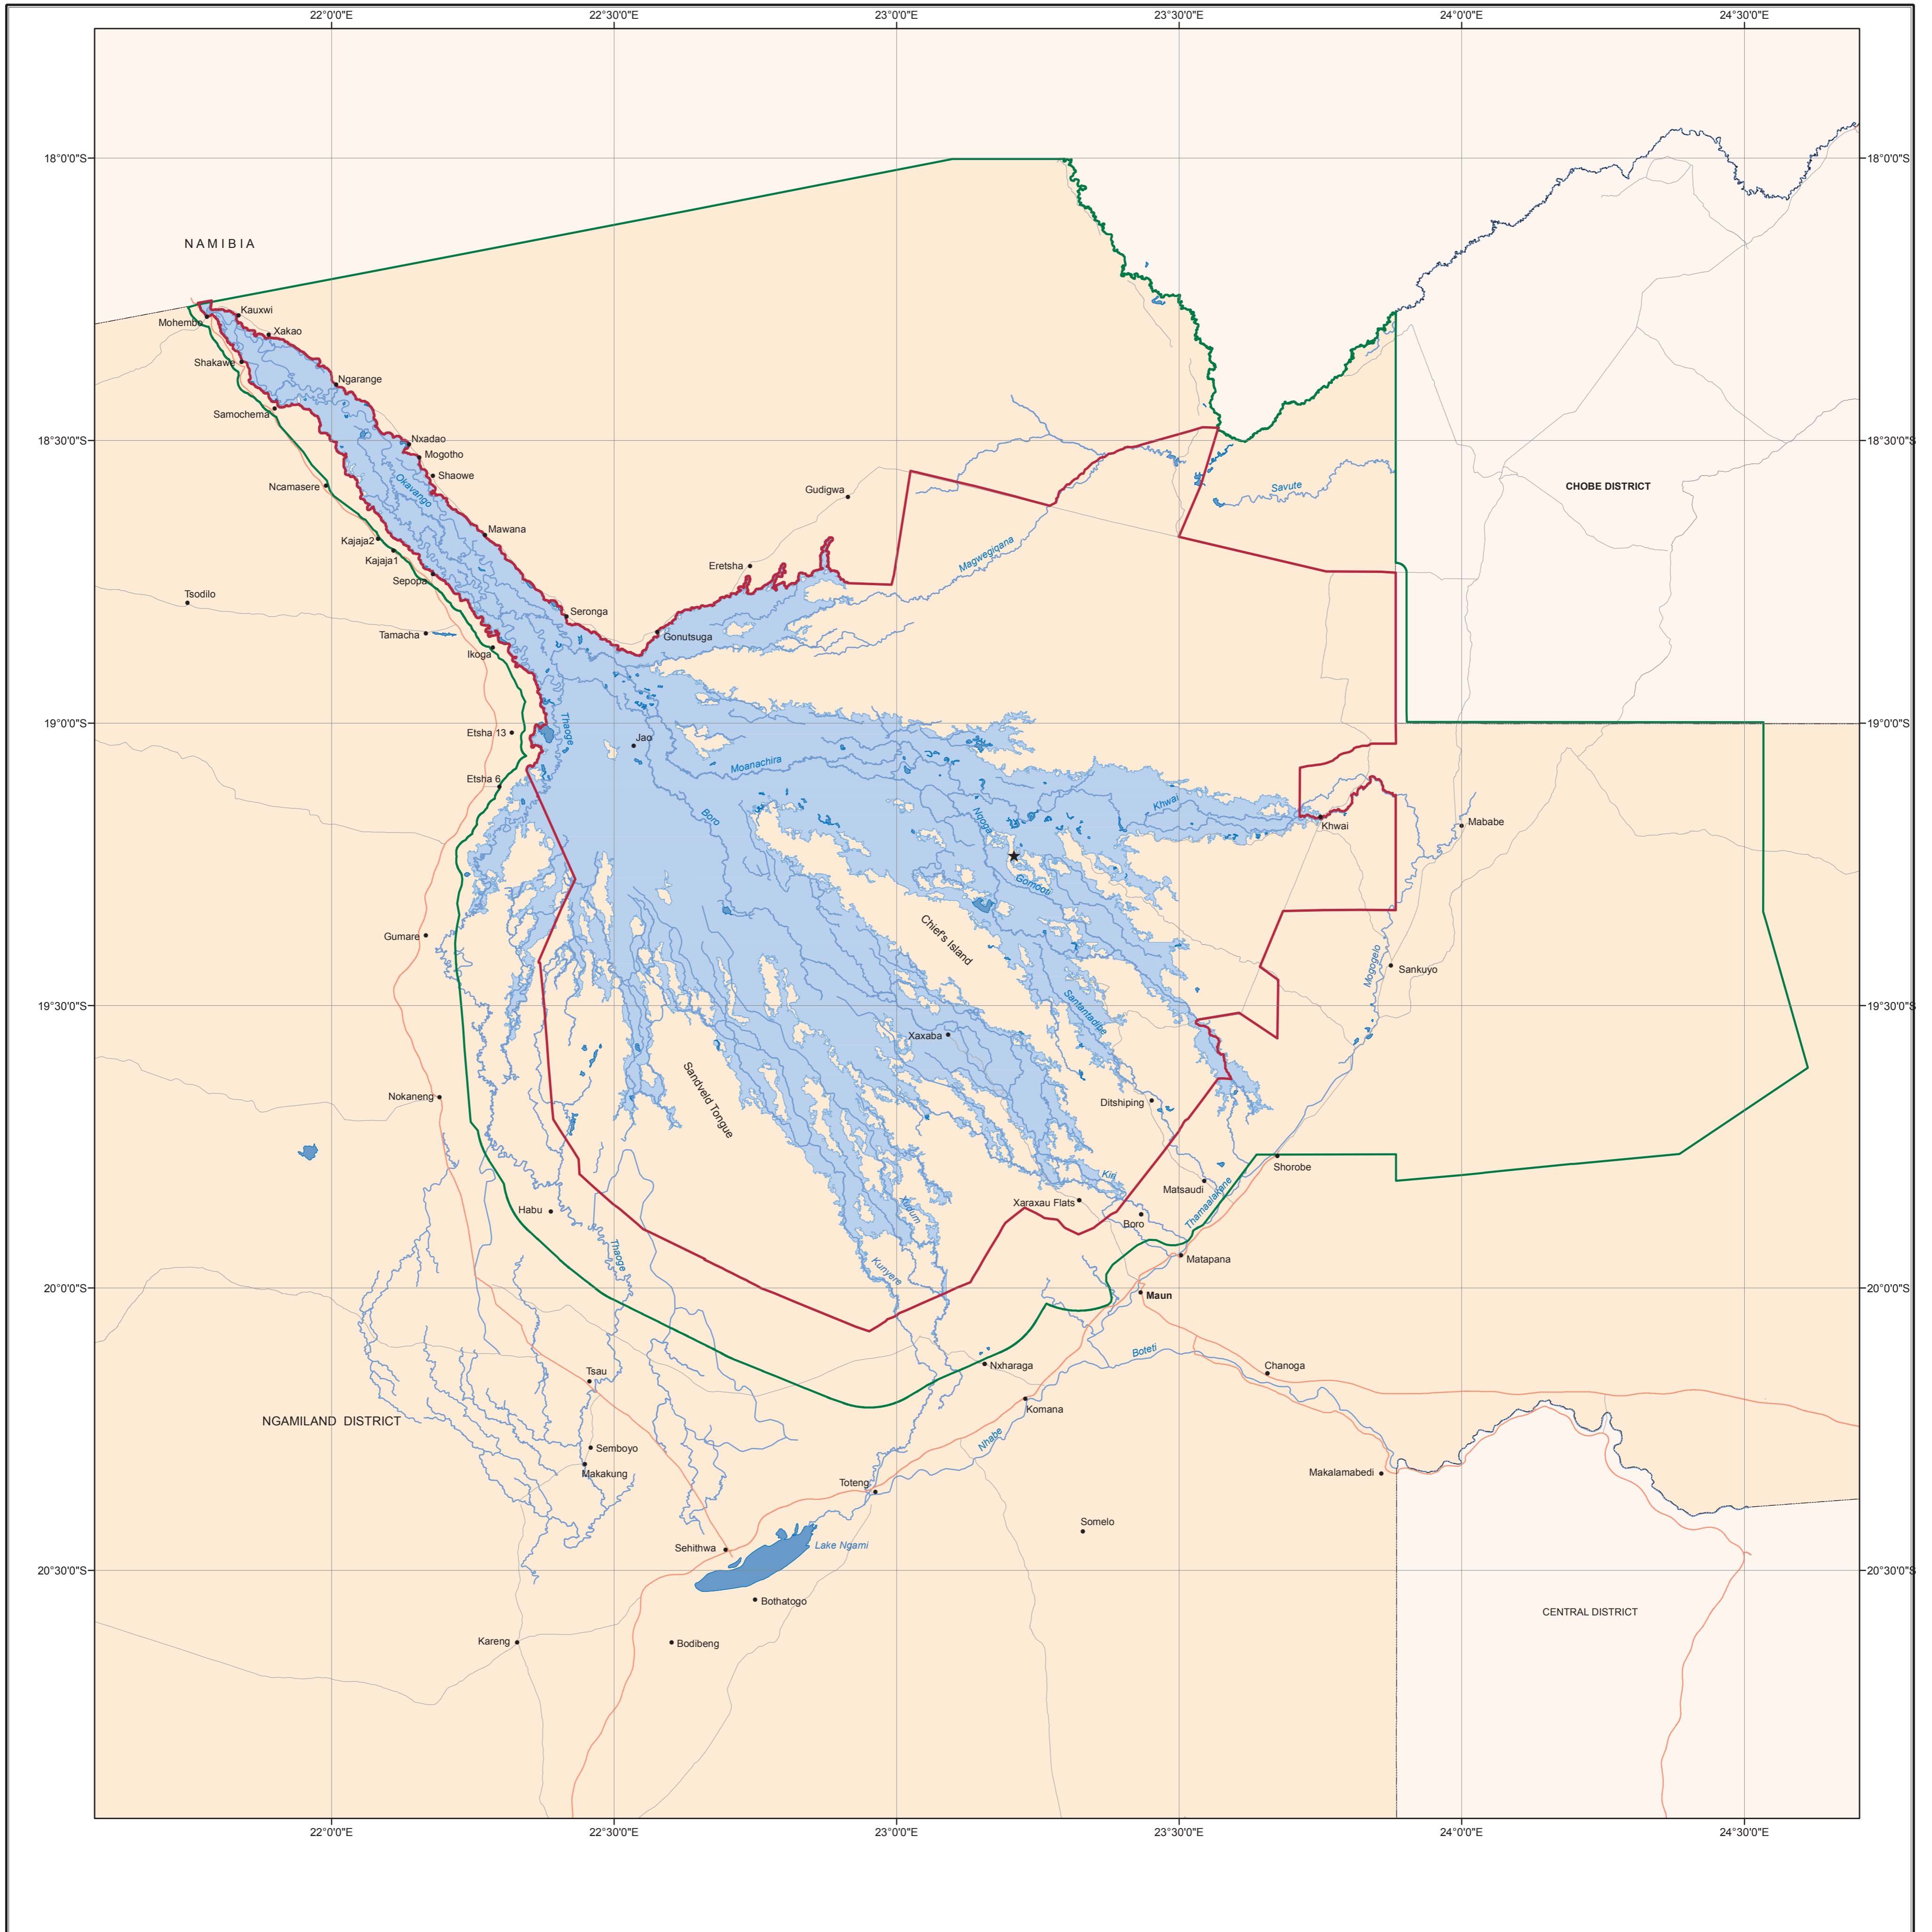

Okavango Delta: Boundaries

Area of Core Zone: 20 247.9 Sqkm

Area of Buffer Zone: 22 854.3 Sqkm

Coordinates of Center of Property: 23.094
-19.2003

1 : 700 000

Legend

- ★ Center of Property
- Settlements
- Core Zone Boundary
- Buffer Zone
- District Boundary
- Tarred Road
- Gravel/Sandy Road
- Lakes/Lagoons
- OkavangoDelta