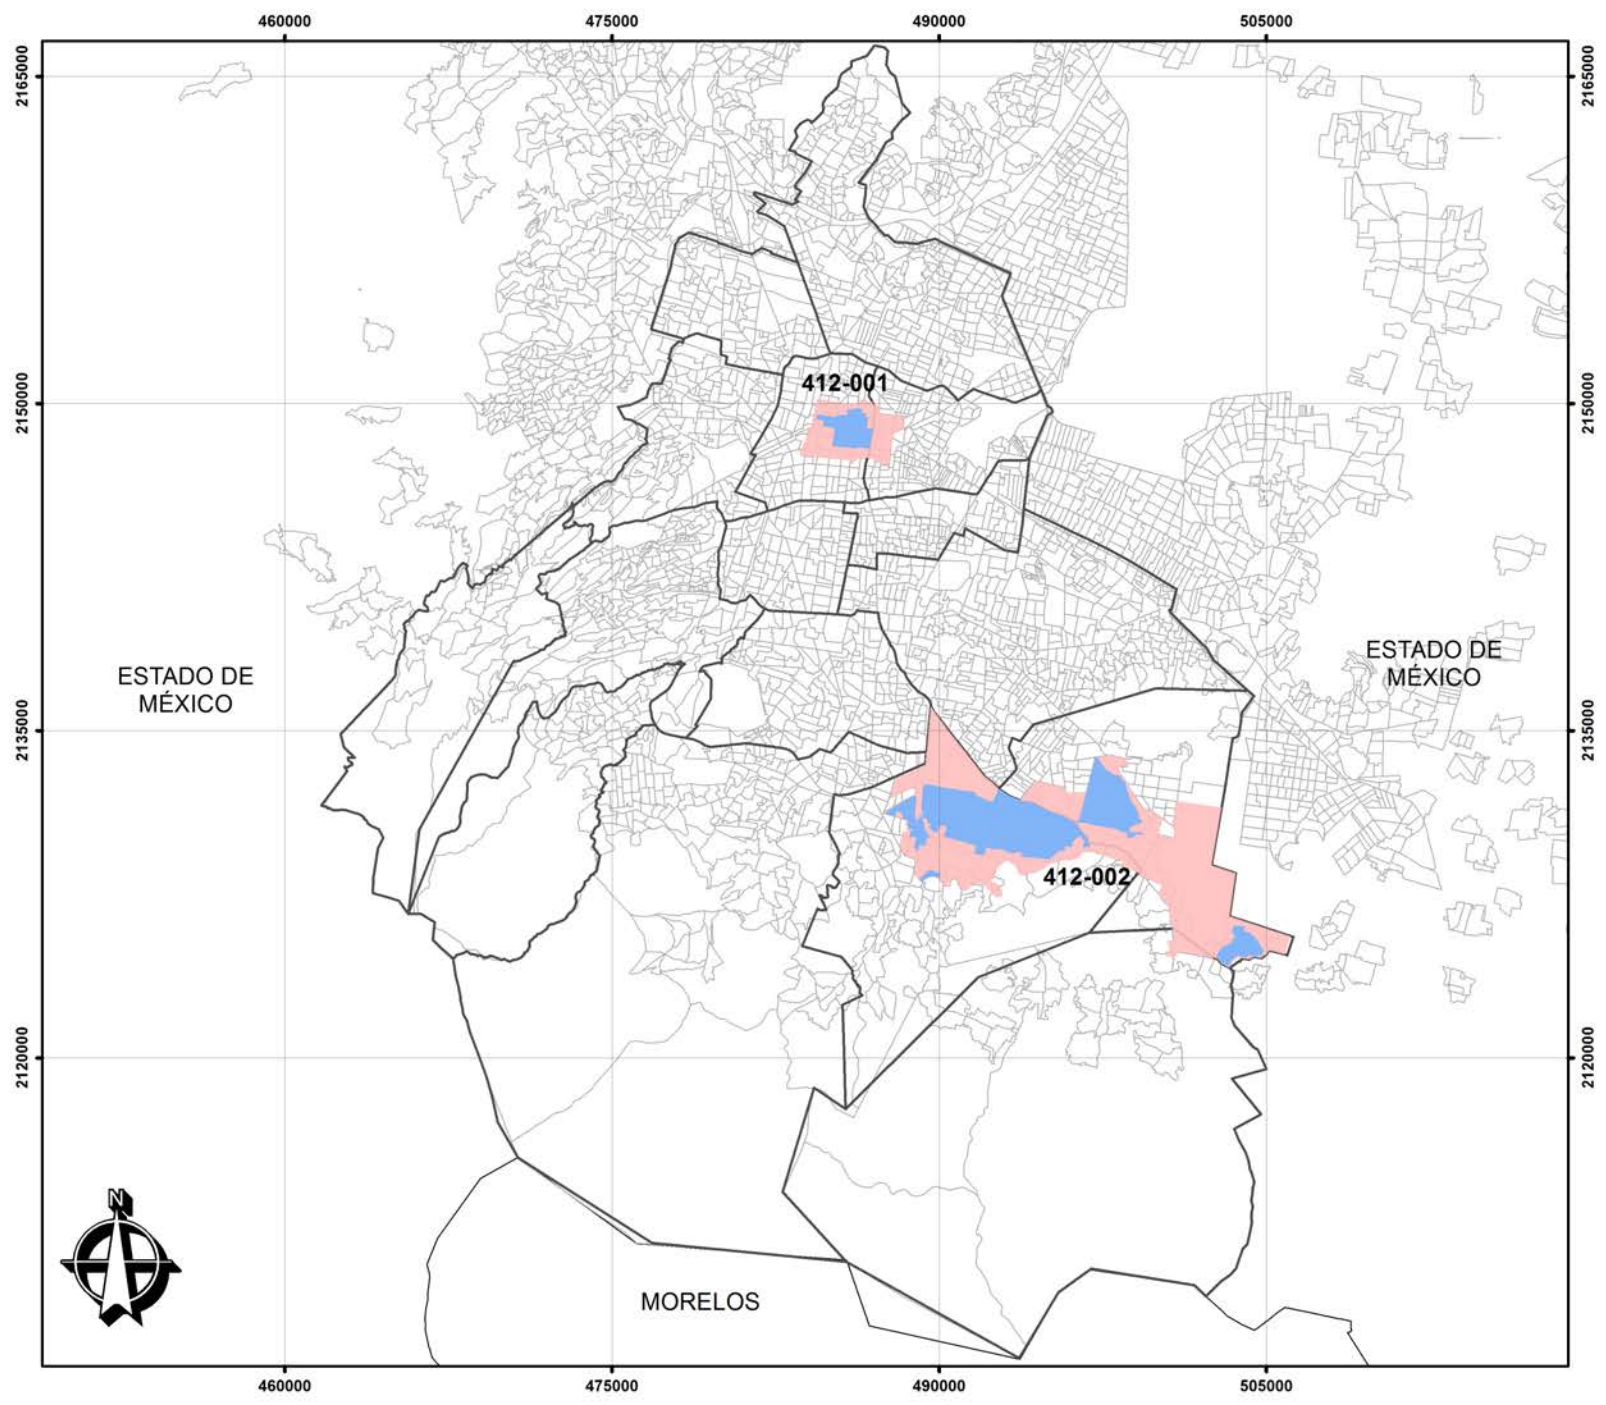

FIDEICOMISO CENTRO HISTORICO
DE LA CIUDAD DE MEXICO

LEGEND

- WORLD HERITAGE PROPERTY
- BUFFER ZONE
- District Boundaries
- Map Cadastral

Serial ID Number	Name and location	Coordinates	Area
412-001	Historic Centre of Mexico City Federal District,	N19 25 6.00 W99 7 58.00	Property: 297.36 ha Buffer zone: 1027.17 ha
412-002	Xochimilco Federal Distric,	N19 19 60.00 W99 10 10.00	Property: 2713.52 ha Buffer zone: 7534.17 ha

Scale: 1:346,600
Datum WGS84
Universal Transversa de Mercator
Geographic Information System AZP

HISTORIC CENTRE OF MEXICO CITY

412 -001

GOBIERNO DEL DISTRITO FEDERAL
FIDEICOMISO CENTRO HISTORICO
DE LA CIUDAD DE MÉXICO

Legend

 Boundaries of the
World Heritage property
(297.36 ha)

 Boundaries of the buffer zone
of the World Heritage property
(729.81 ha.)

Technical notes

Cadastral map 2005

Datum WGS84

Universal Transverse Mercator

LEGEND

- WORLD HERITAGE PROPERTY
- 1: 22.46 HA TOTAL
- 2: 2,492.51 HA 2,713.52 HA
- 3: 198.55 HA
- BUFFER ZONE (7,534.17 HA)
- 412-002 XOCHIMILCO FEDERAL DISTRICT
- Canals and Lakes
- District Boundaries
- Map Cadastral