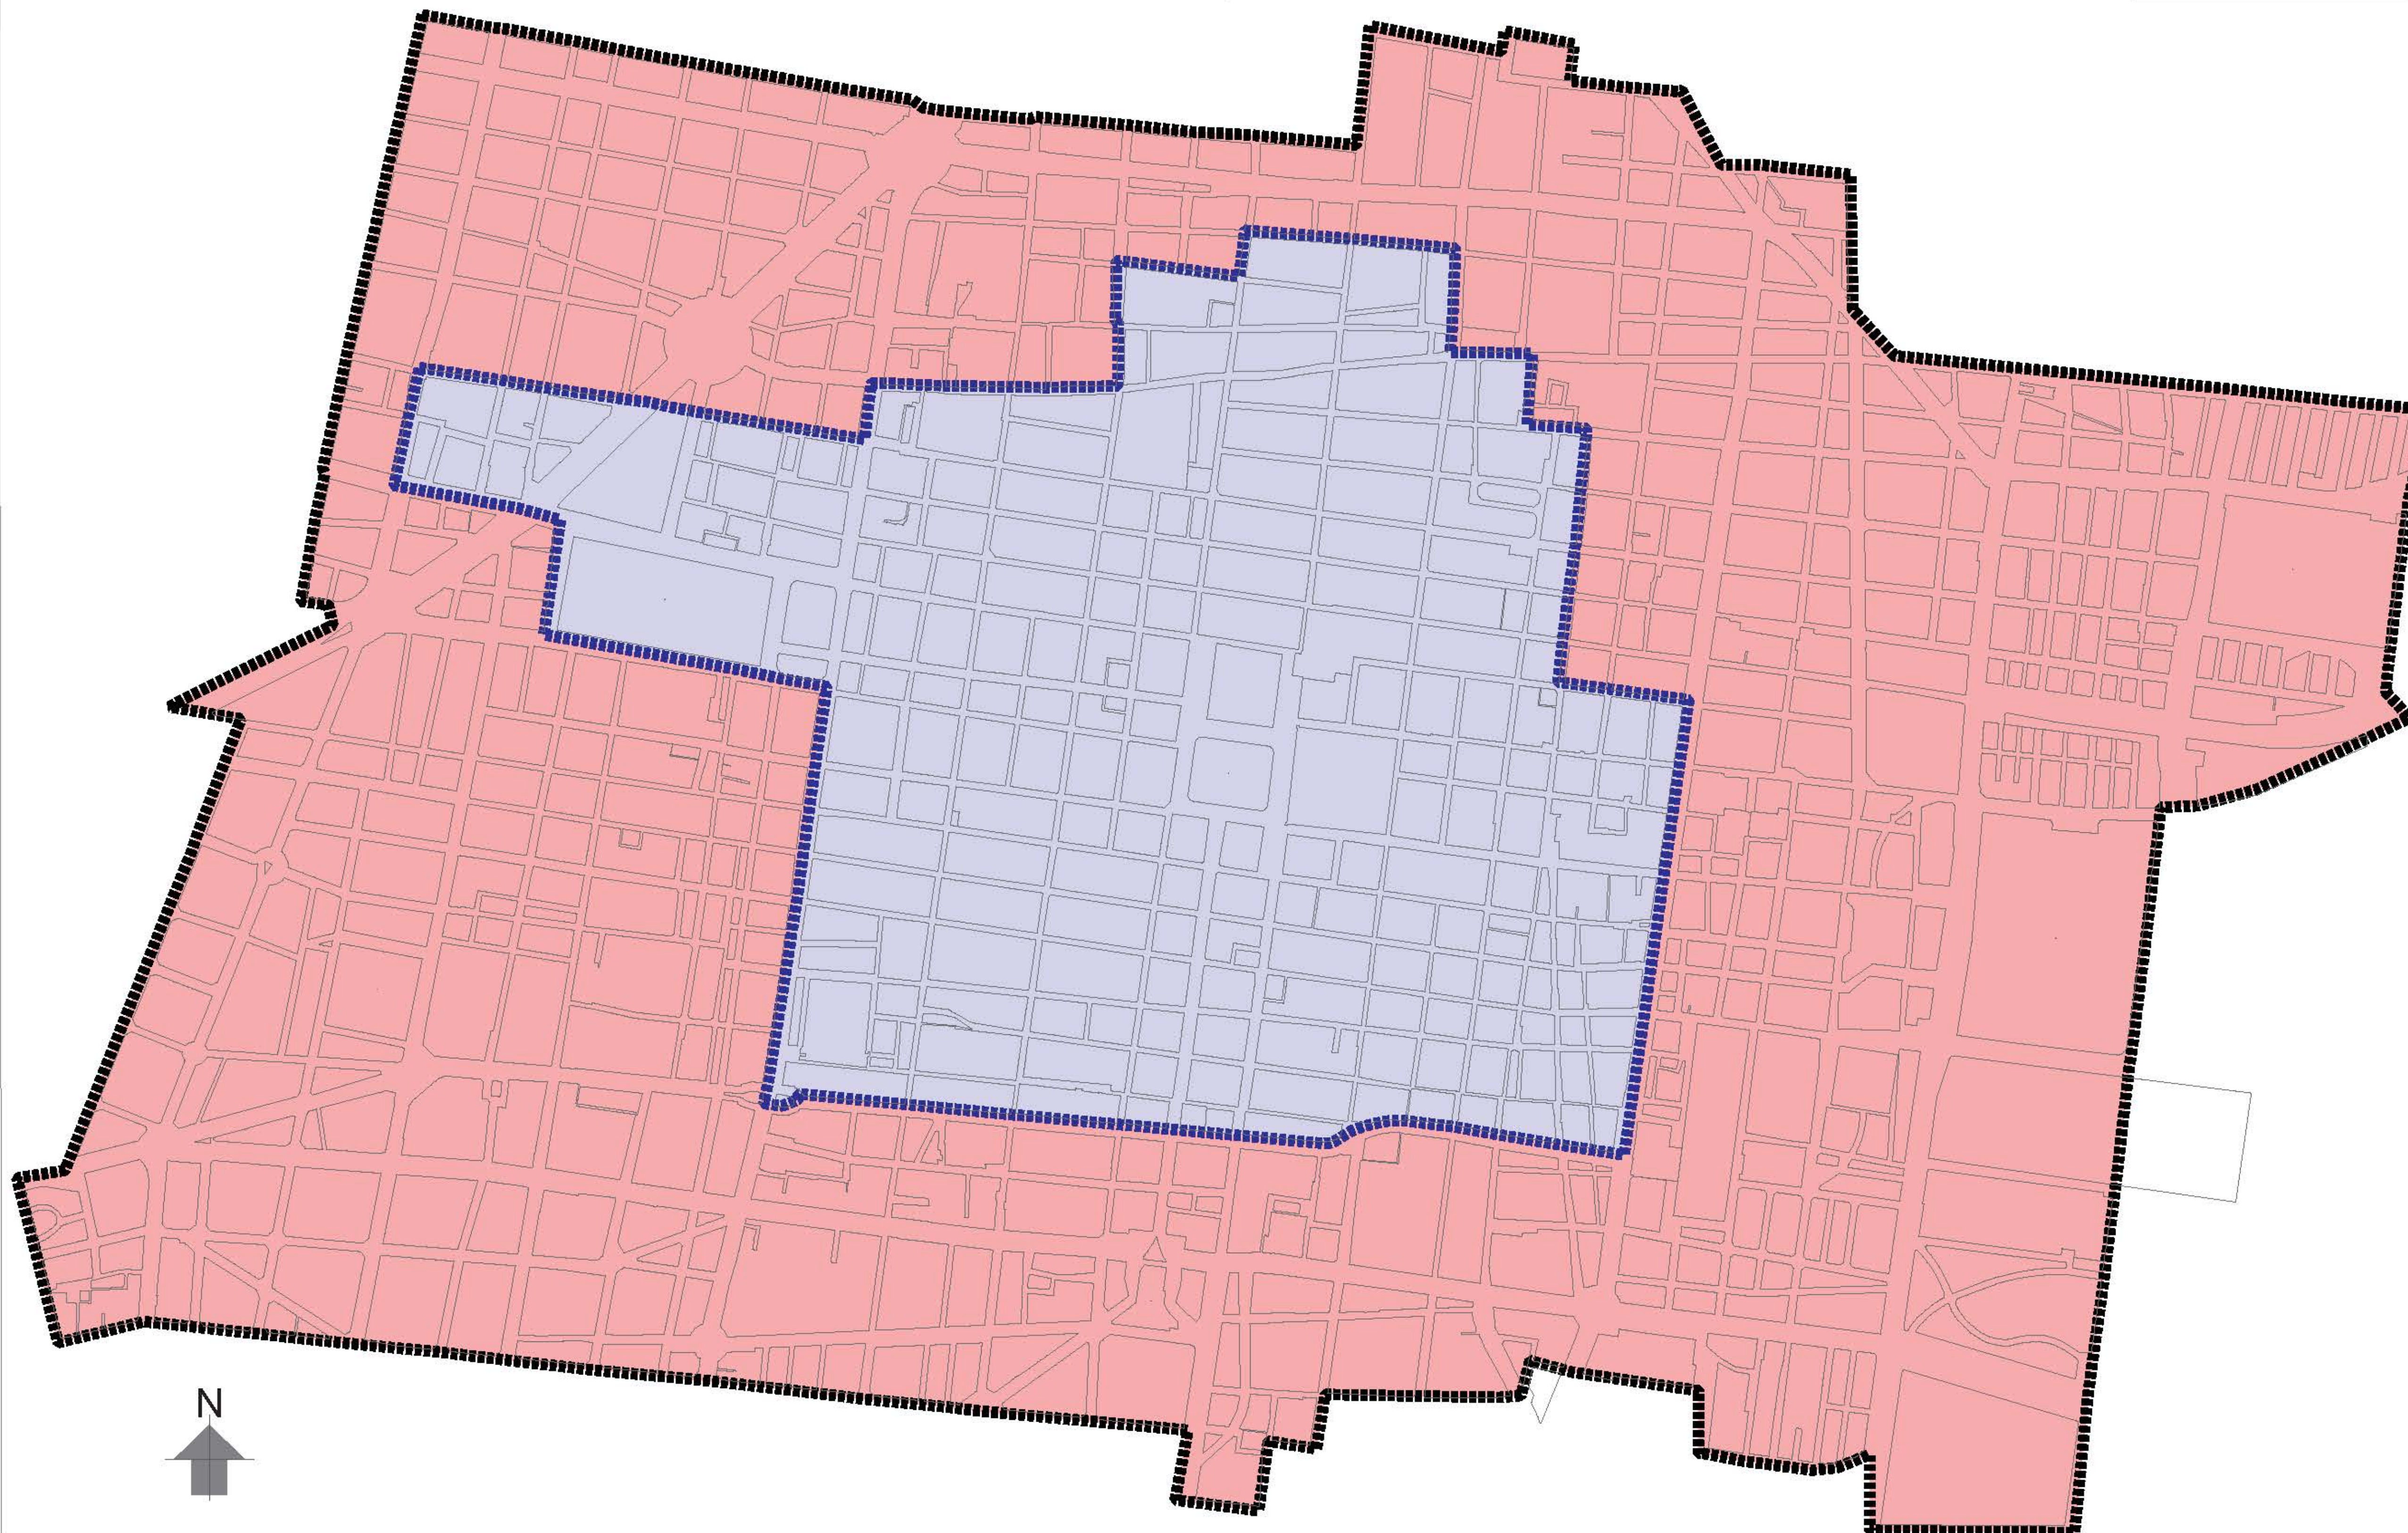

FIDEICOMISO CENTRO HISTORICO
DE LA CIUDAD DE MEXICO

LEGEND

- WORLD HERITAGE PROPERTY
- BUFFER ZONE
- District Boundaries
- Map Cadastral

Serial ID Number	Name and location	Coordinates	Area
412-001	Historic Centre of Mexico City Federal District,	N19 25 6.00 W99 7 58.00	Property: 297.36 ha Buffer zone: 1027.17 ha
412-002	Xochimilco Federal Distric,	N19 19 60.00 W99 10 10.00	Property: 2713.52 ha Buffer zone: 7534.17 ha

Scale: 1:346,600
Datum WGS84
Universal Transversa de Mercator
Geographic Information System AZP

HISTORIC CENTRE OF MEXICO CITY

412 -001

GOBIERNO DEL DISTRITO FEDERAL
FIDEICOMISO CENTRO HISTORICO
DE LA CIUDAD DE MÉXICO

Legend

 Boundaries of the
World Heritage property
(297.36 ha)

 Boundaries of the buffer zone
of the World Heritage property
(729.81 ha.)

Technical notes

Cadastral map 2005

Datum WGS84

Universal Transverse Mercator