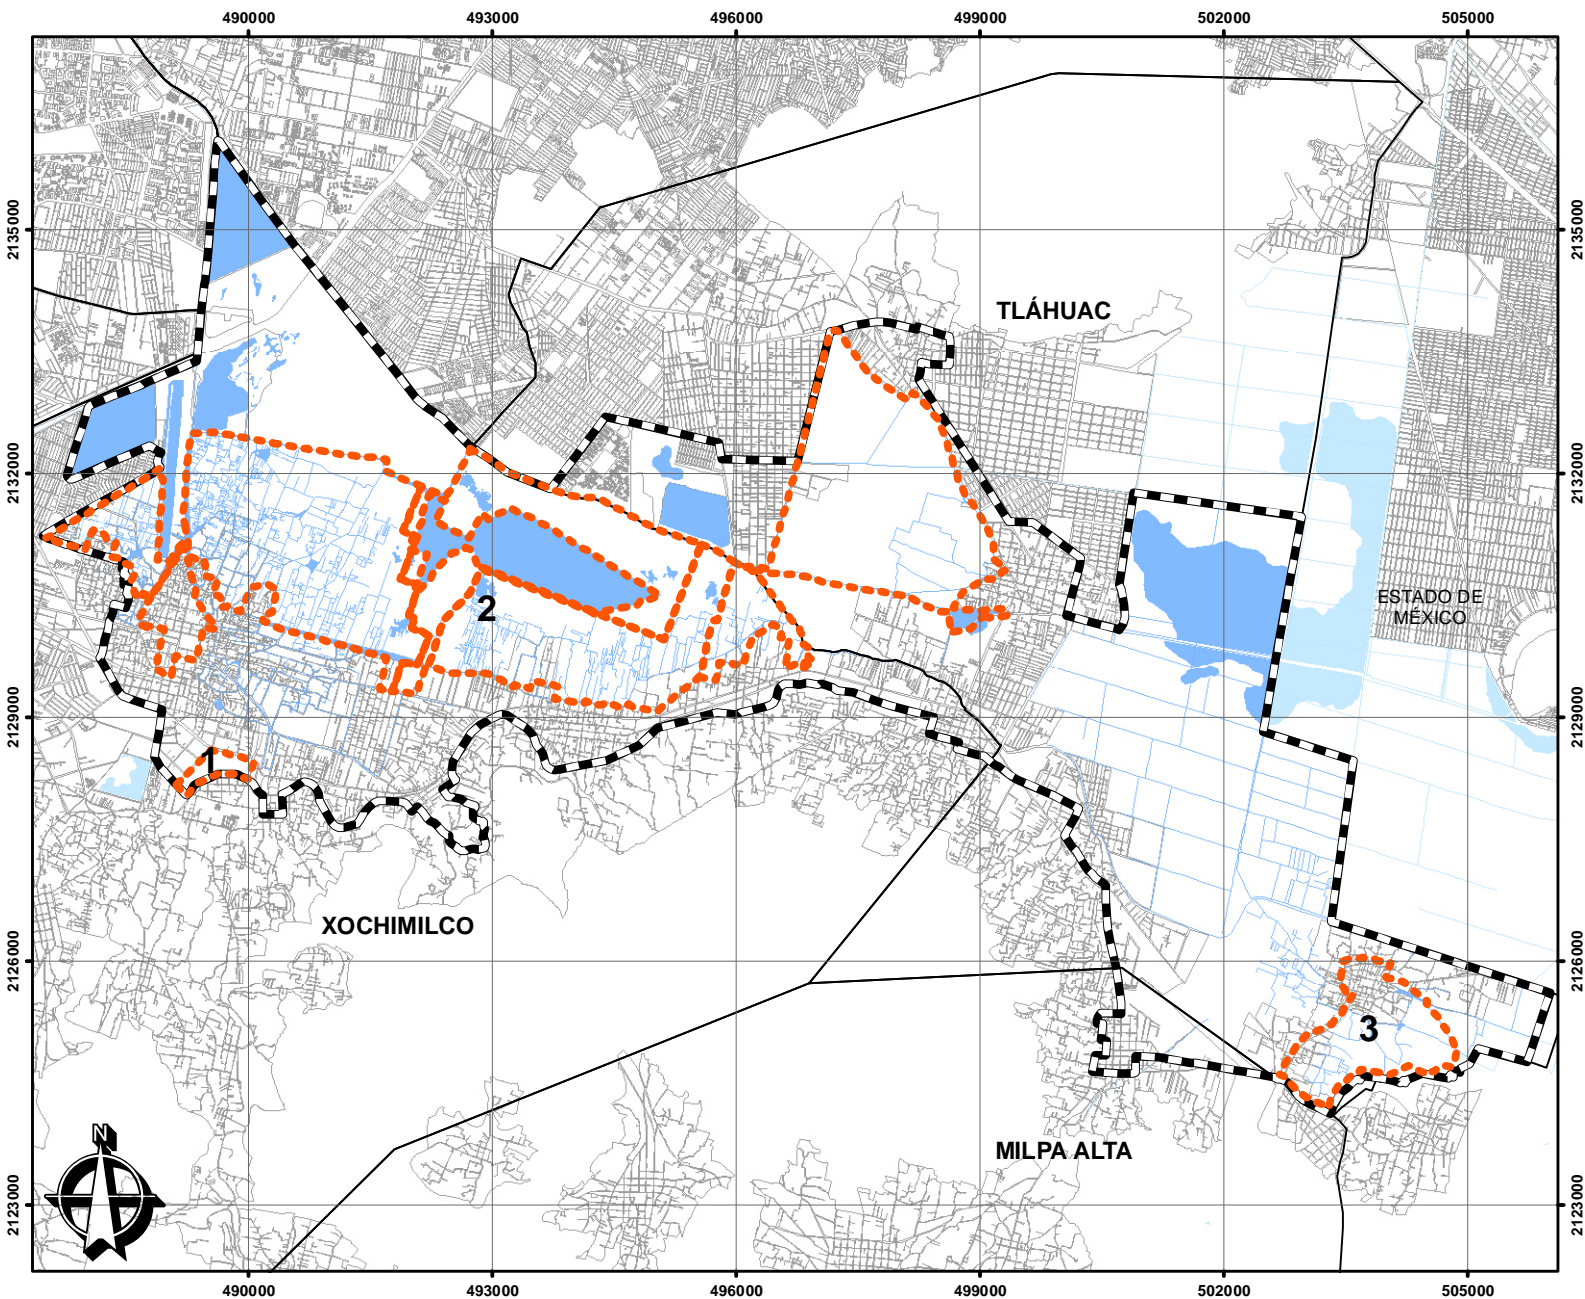

Legend

 Boundaries of the
World Heritage property
(297.36 ha)

 Boundaries of the buffer zone
of the World Heritage property
(729.81 ha.)

Technical notes

Cadastral map 2005

Datum WGS84

Universal Transverse Mercator

LEGEND

- WORLD HERITAGE PROPERTY
- 1: 22.46 HA TOTAL
- 2: 2,492.51 HA 2,713.52 HA
- 3: 198.55 HA
- BUFFER ZONE (7,534.17 HA)
- 412-002 XOCHIMILCO FEDERAL DISTRICT
- Canals and Lakes
- District Boundaries
- Map Cadastral