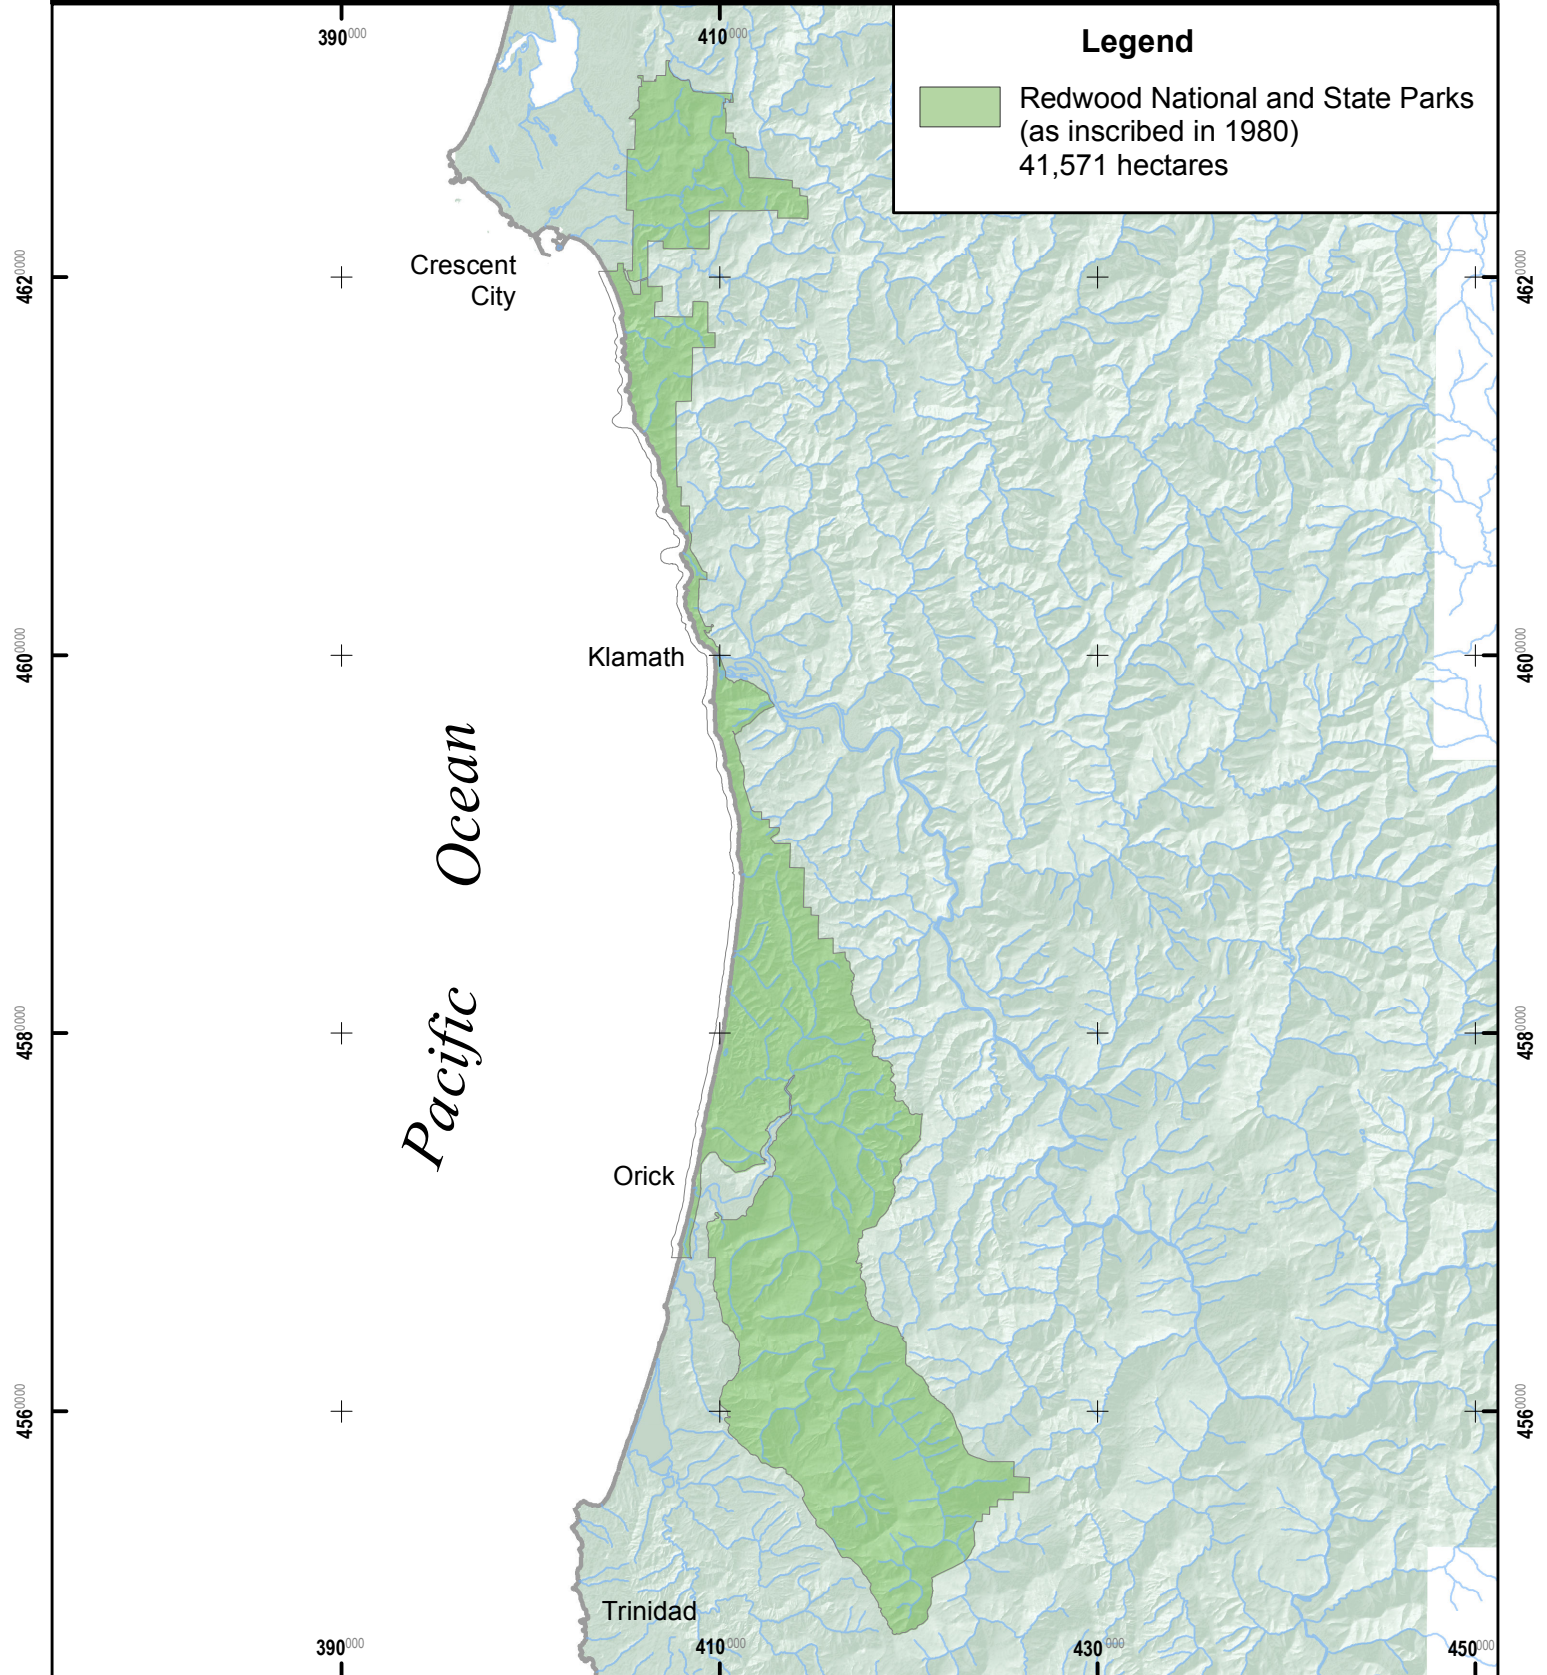

Redwood National and State Parks California

National Park Service
California State Parks

Legend

 Redwood National and State Parks
(as inscribed in 1980)
41,571 hectares

BOUNDARY OF WORLD HERITAGE SITE (1980)
Redwood National and State Parks
California, United States of America

UTM Zone 10 NAD 83