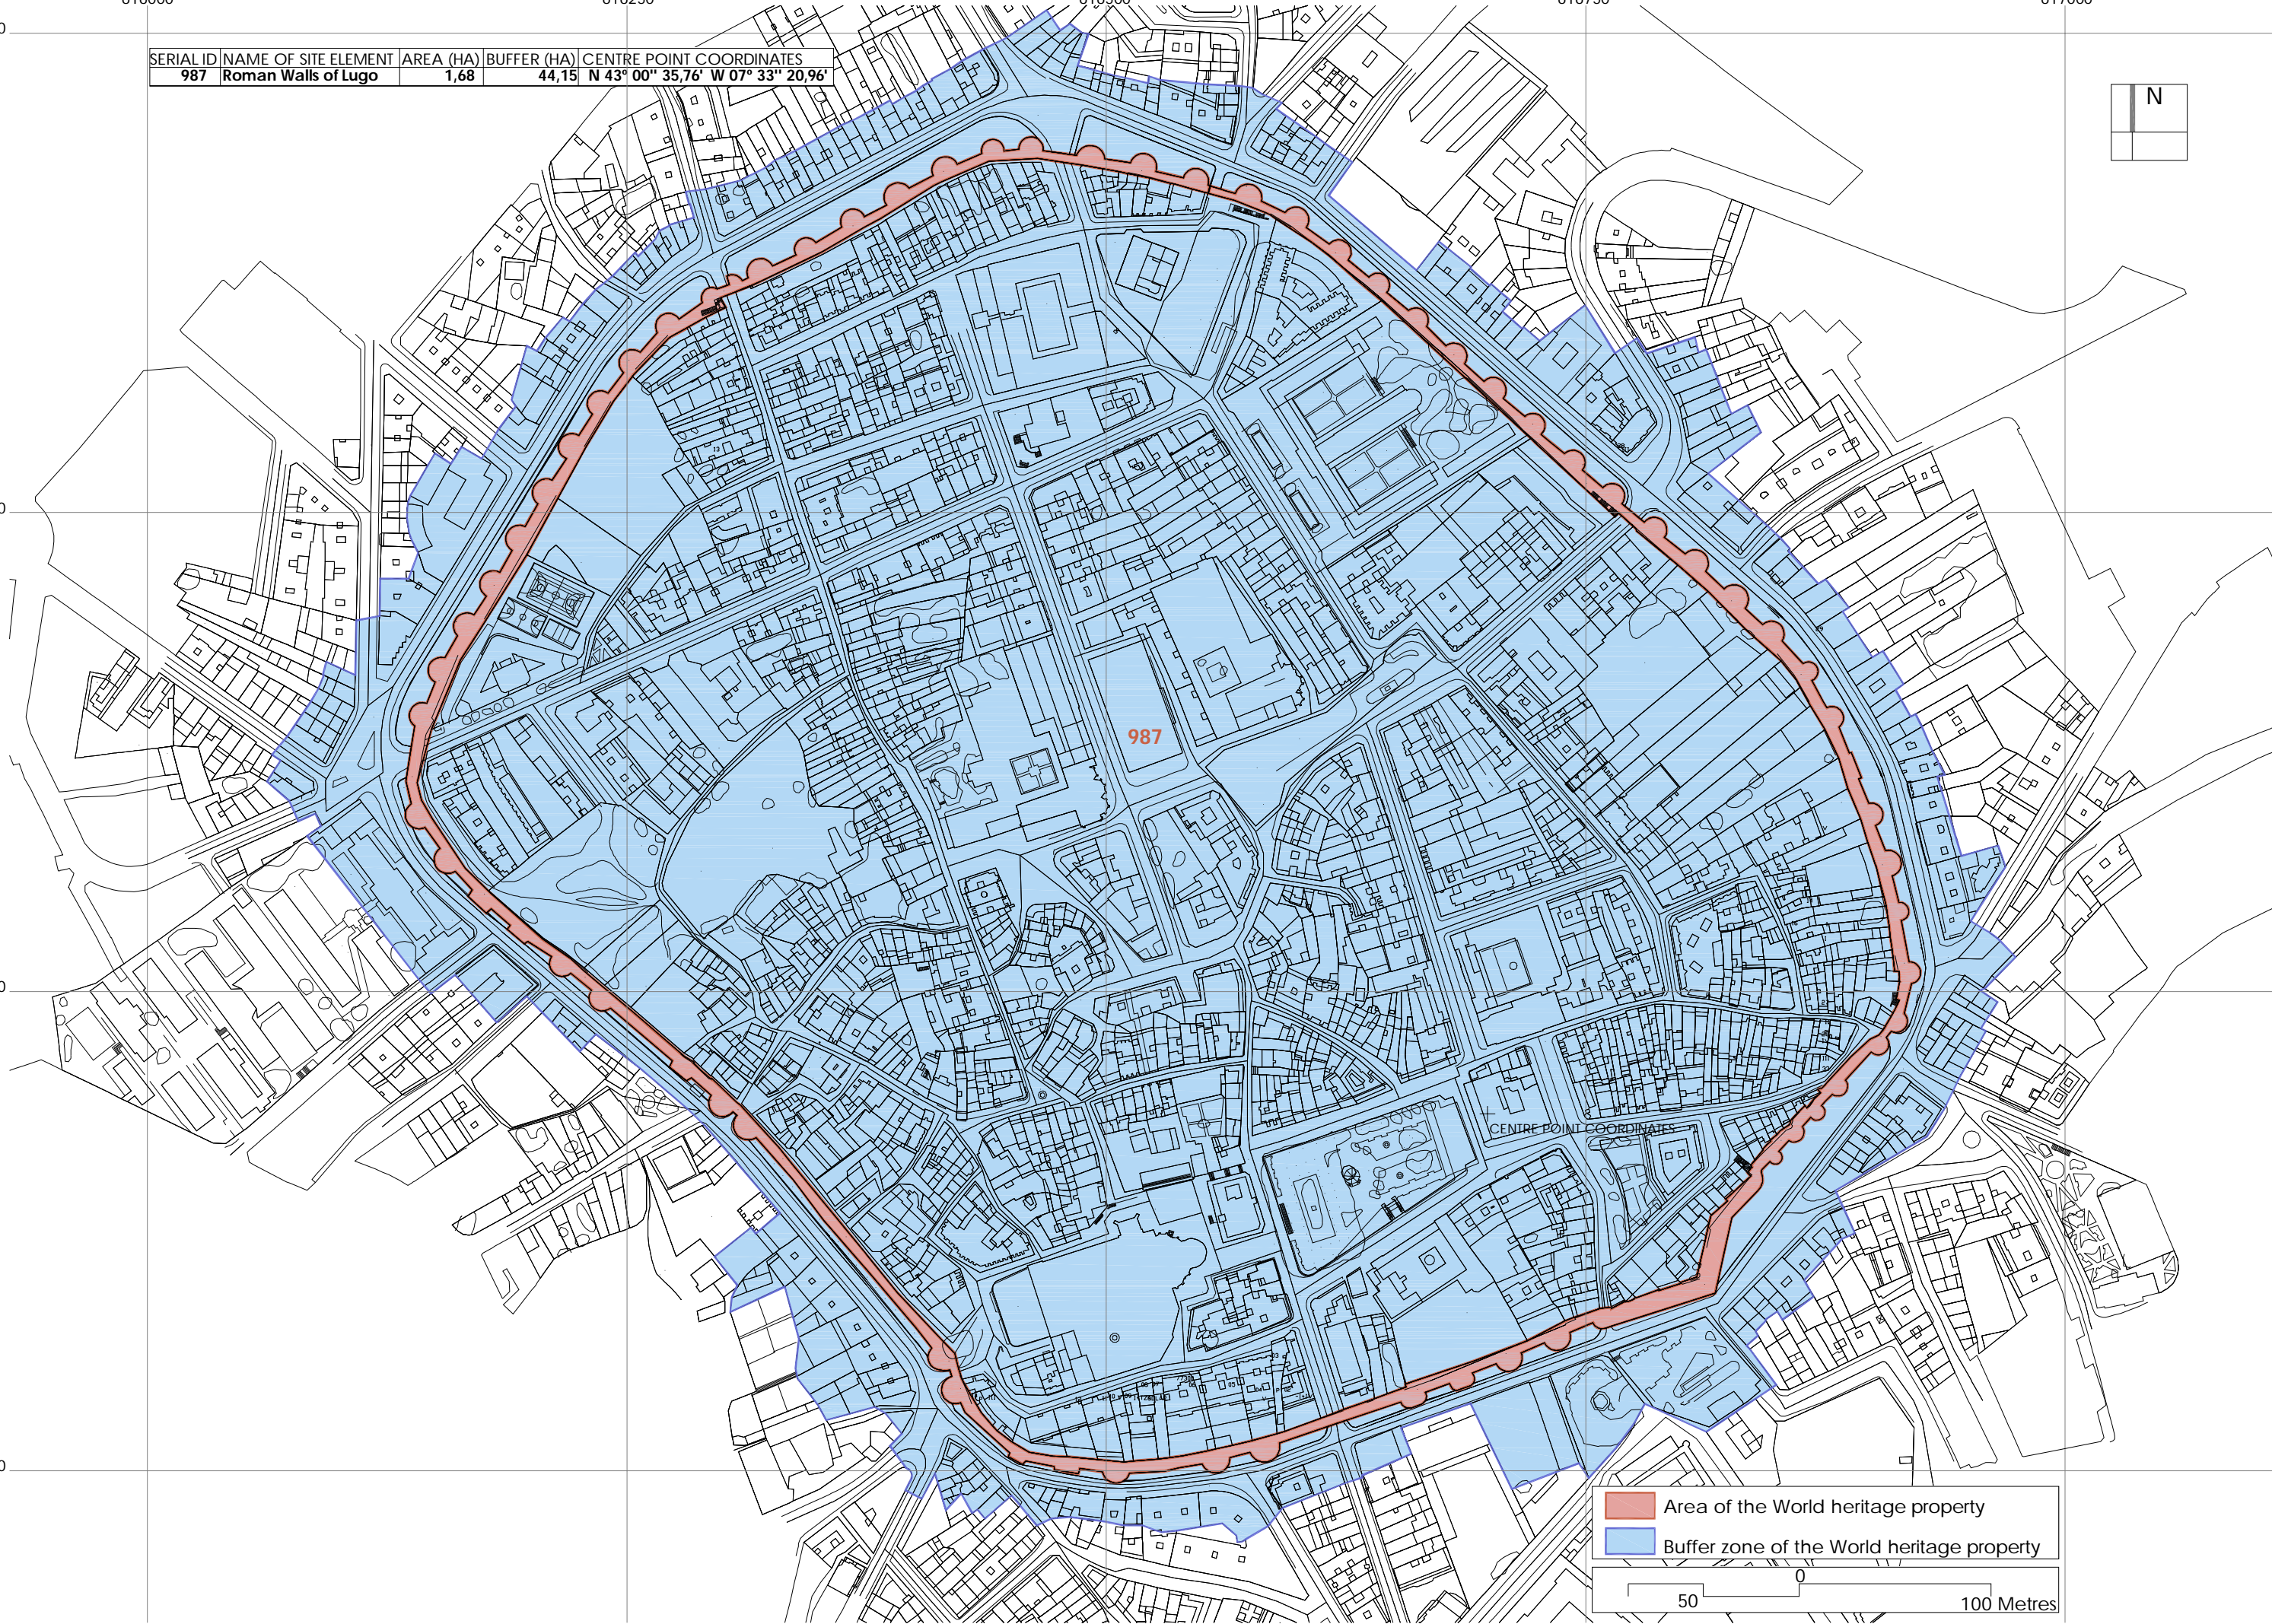

# DELIMITATION OF THE WORLD HERITAGE SITE OF ROMAN WALLS OF LUGO

616000

616250

616500

616750

617000

4763000

4762750

4762500

4762250

SERIAL ID	NAME OF SITE ELEMENT	AREA (HA)	BUFFER (HA)	CENTRE POINT COORDINATES
987	Roman Walls of Lugo	1,68	44,15	N 43° 00' 35,76" W 07° 33' 20,96"

Area of the World heritage property  
 Buffer zone of the World heritage property

50
  100 Metres