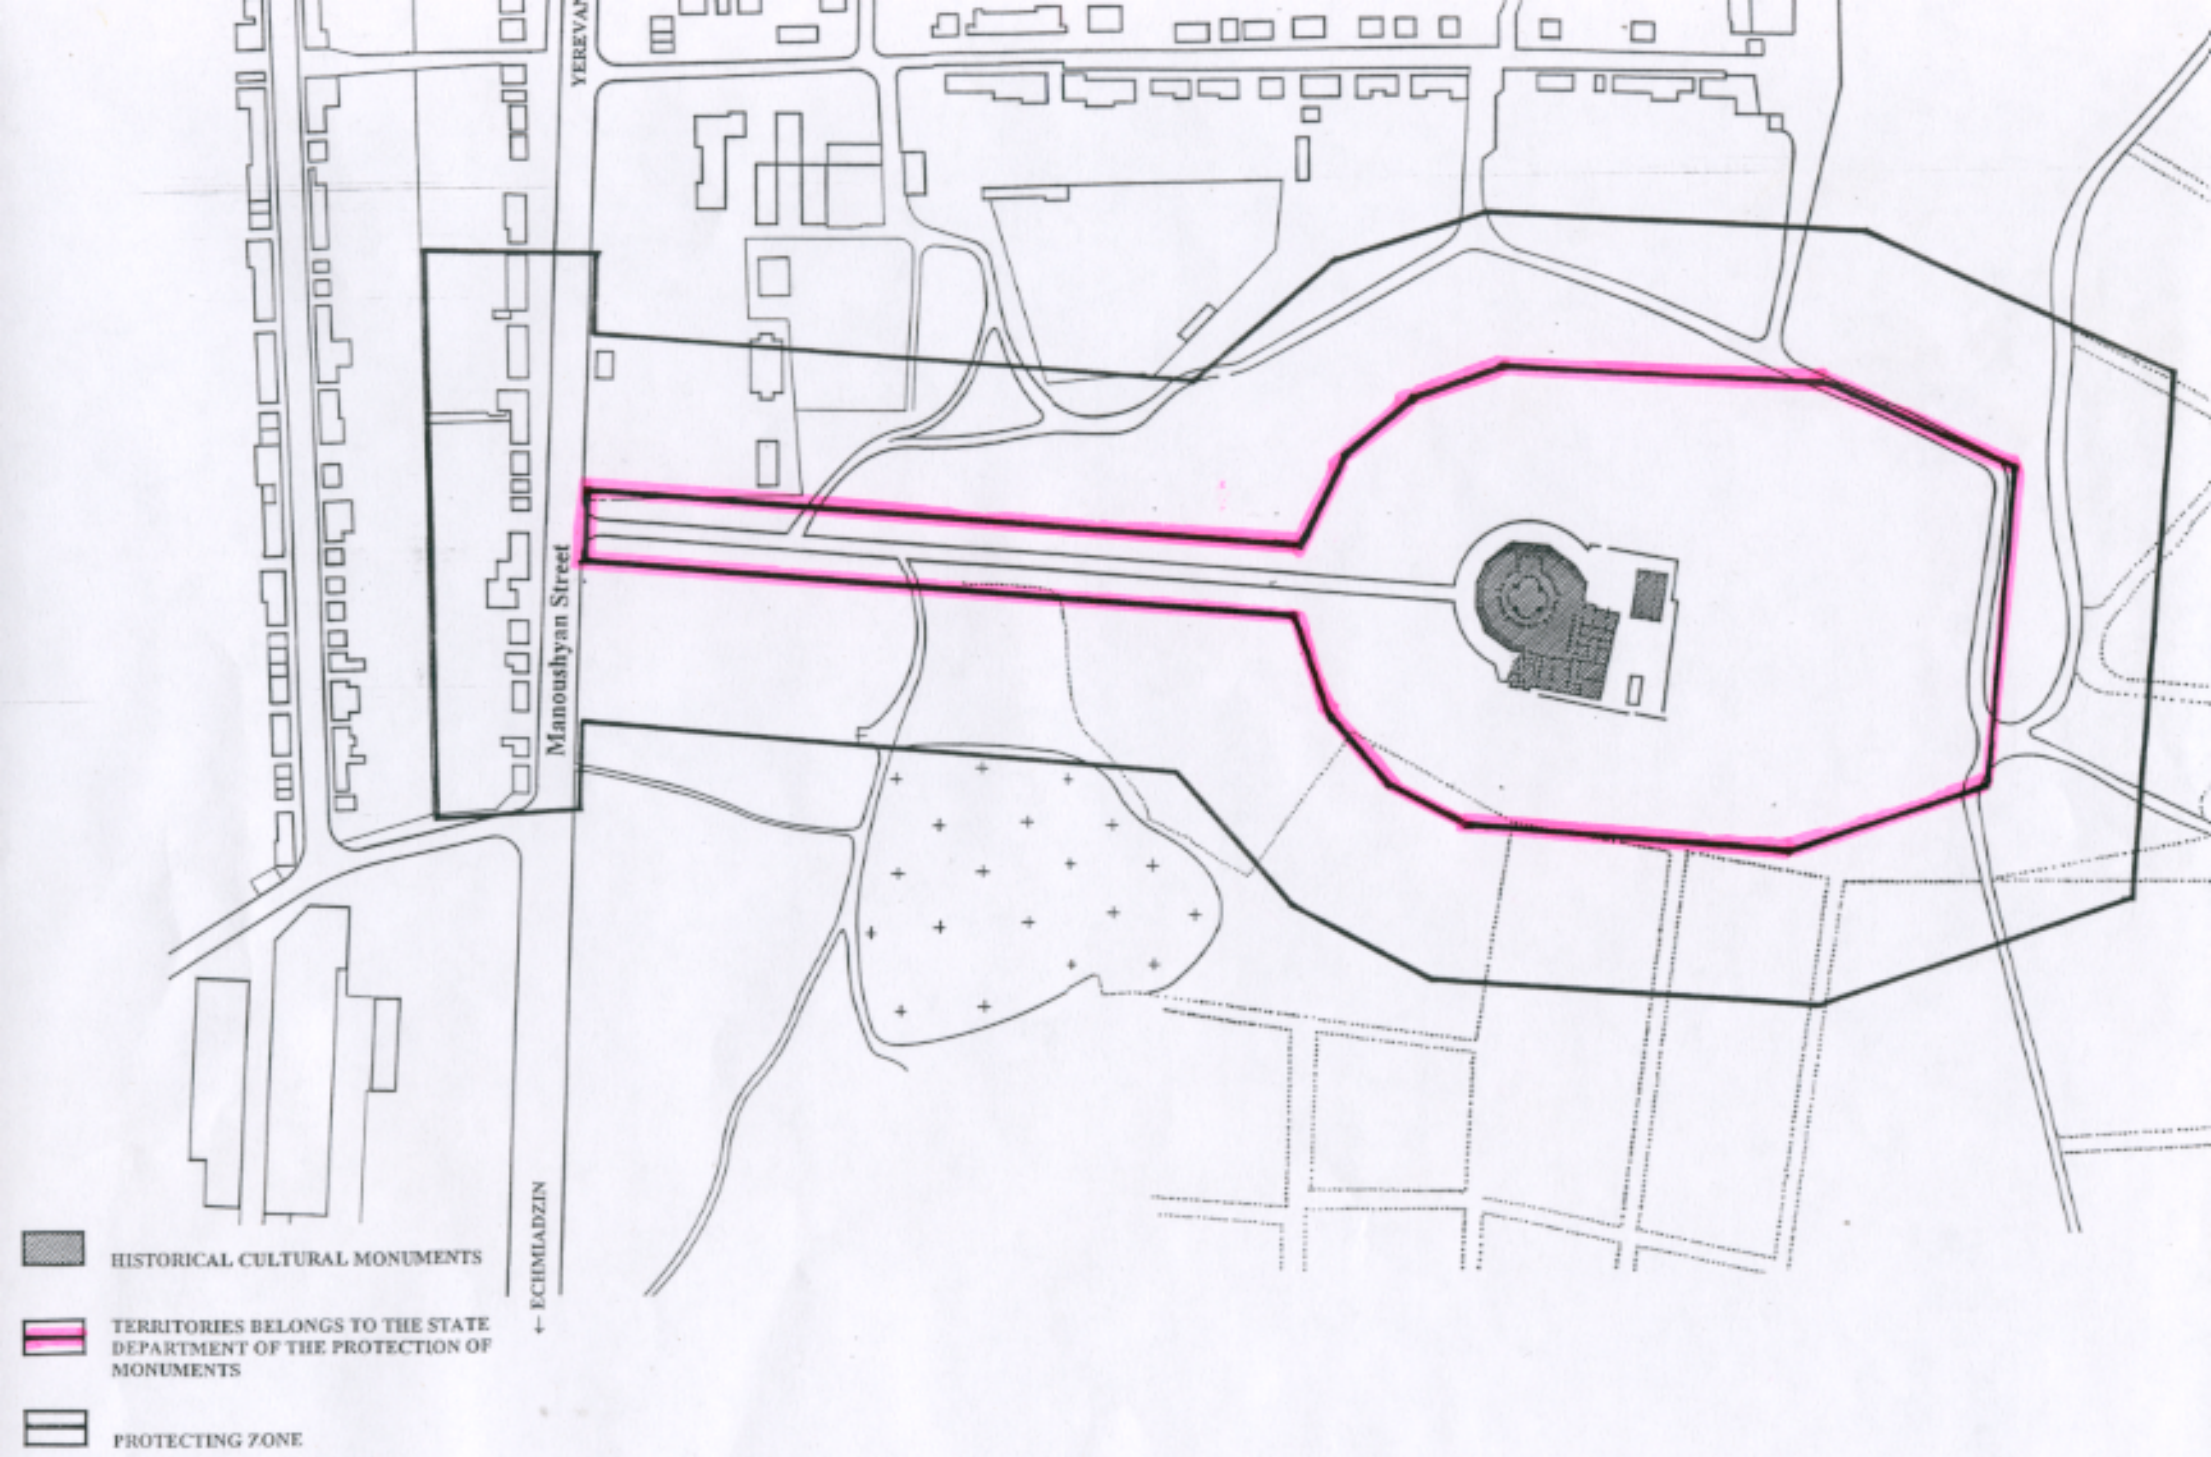

Picture D TERRITORY CONNECTED TO THE MOTHER CATHEDRAL AND THE CHURCH SAINT GAYANEH (AREA D)

- HISTORICAL CULTURAL MONUMENTS
- TERRITORIES BELONGS TO THE HOLY SEE  
ECHMIADZIN
- PROTECTING ZONE

Picture E TERRITORY CONNECTED TO THE CHURCH SAINT HRIPSIMEH AND THE CHURCH SAINT SHOGHAKAT (AREA II)

Picture F TERRITORY CONNECTED TO THE ARCHAEOLOGICAL SITE OF ZVARTNOTS (AREA III)