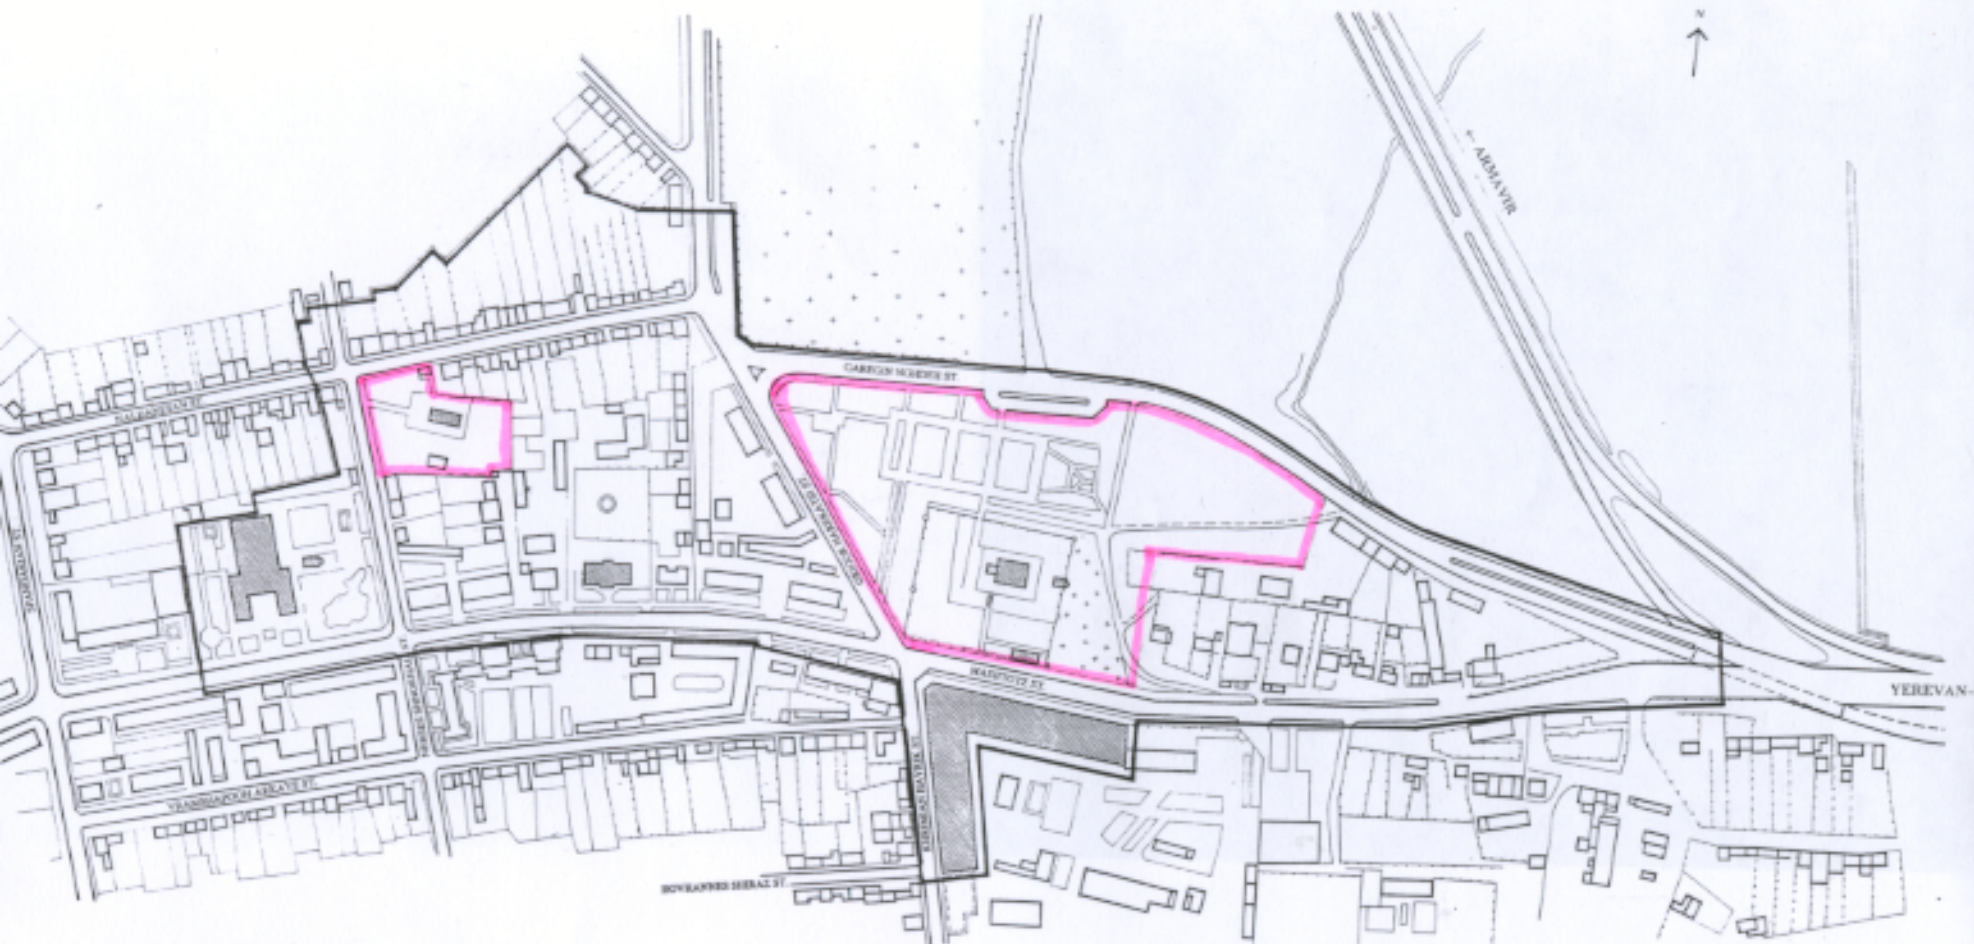

Picture D TERRITORY CONNECTED TO THE MOTHER CATHEDRAL AND THE CHURCH SAINT GAYANEH (AREA D)

- HISTORICAL CULTURAL MONUMENTS
- TERRITORIES BELONGS TO THE HOLY SEE  
ECHMIADZIN
- PROTECTING ZONE

Picture E TERRITORY CONNECTED TO THE CHURCH SAINT HRIPSIMEH AND THE CHURCH SAINT SHOGHAKAT (AREA II)

Picture F TERRITORY CONNECTED TO THE ARCHAEOLOGICAL SITE OF ZVARTNOTS (AREA III)