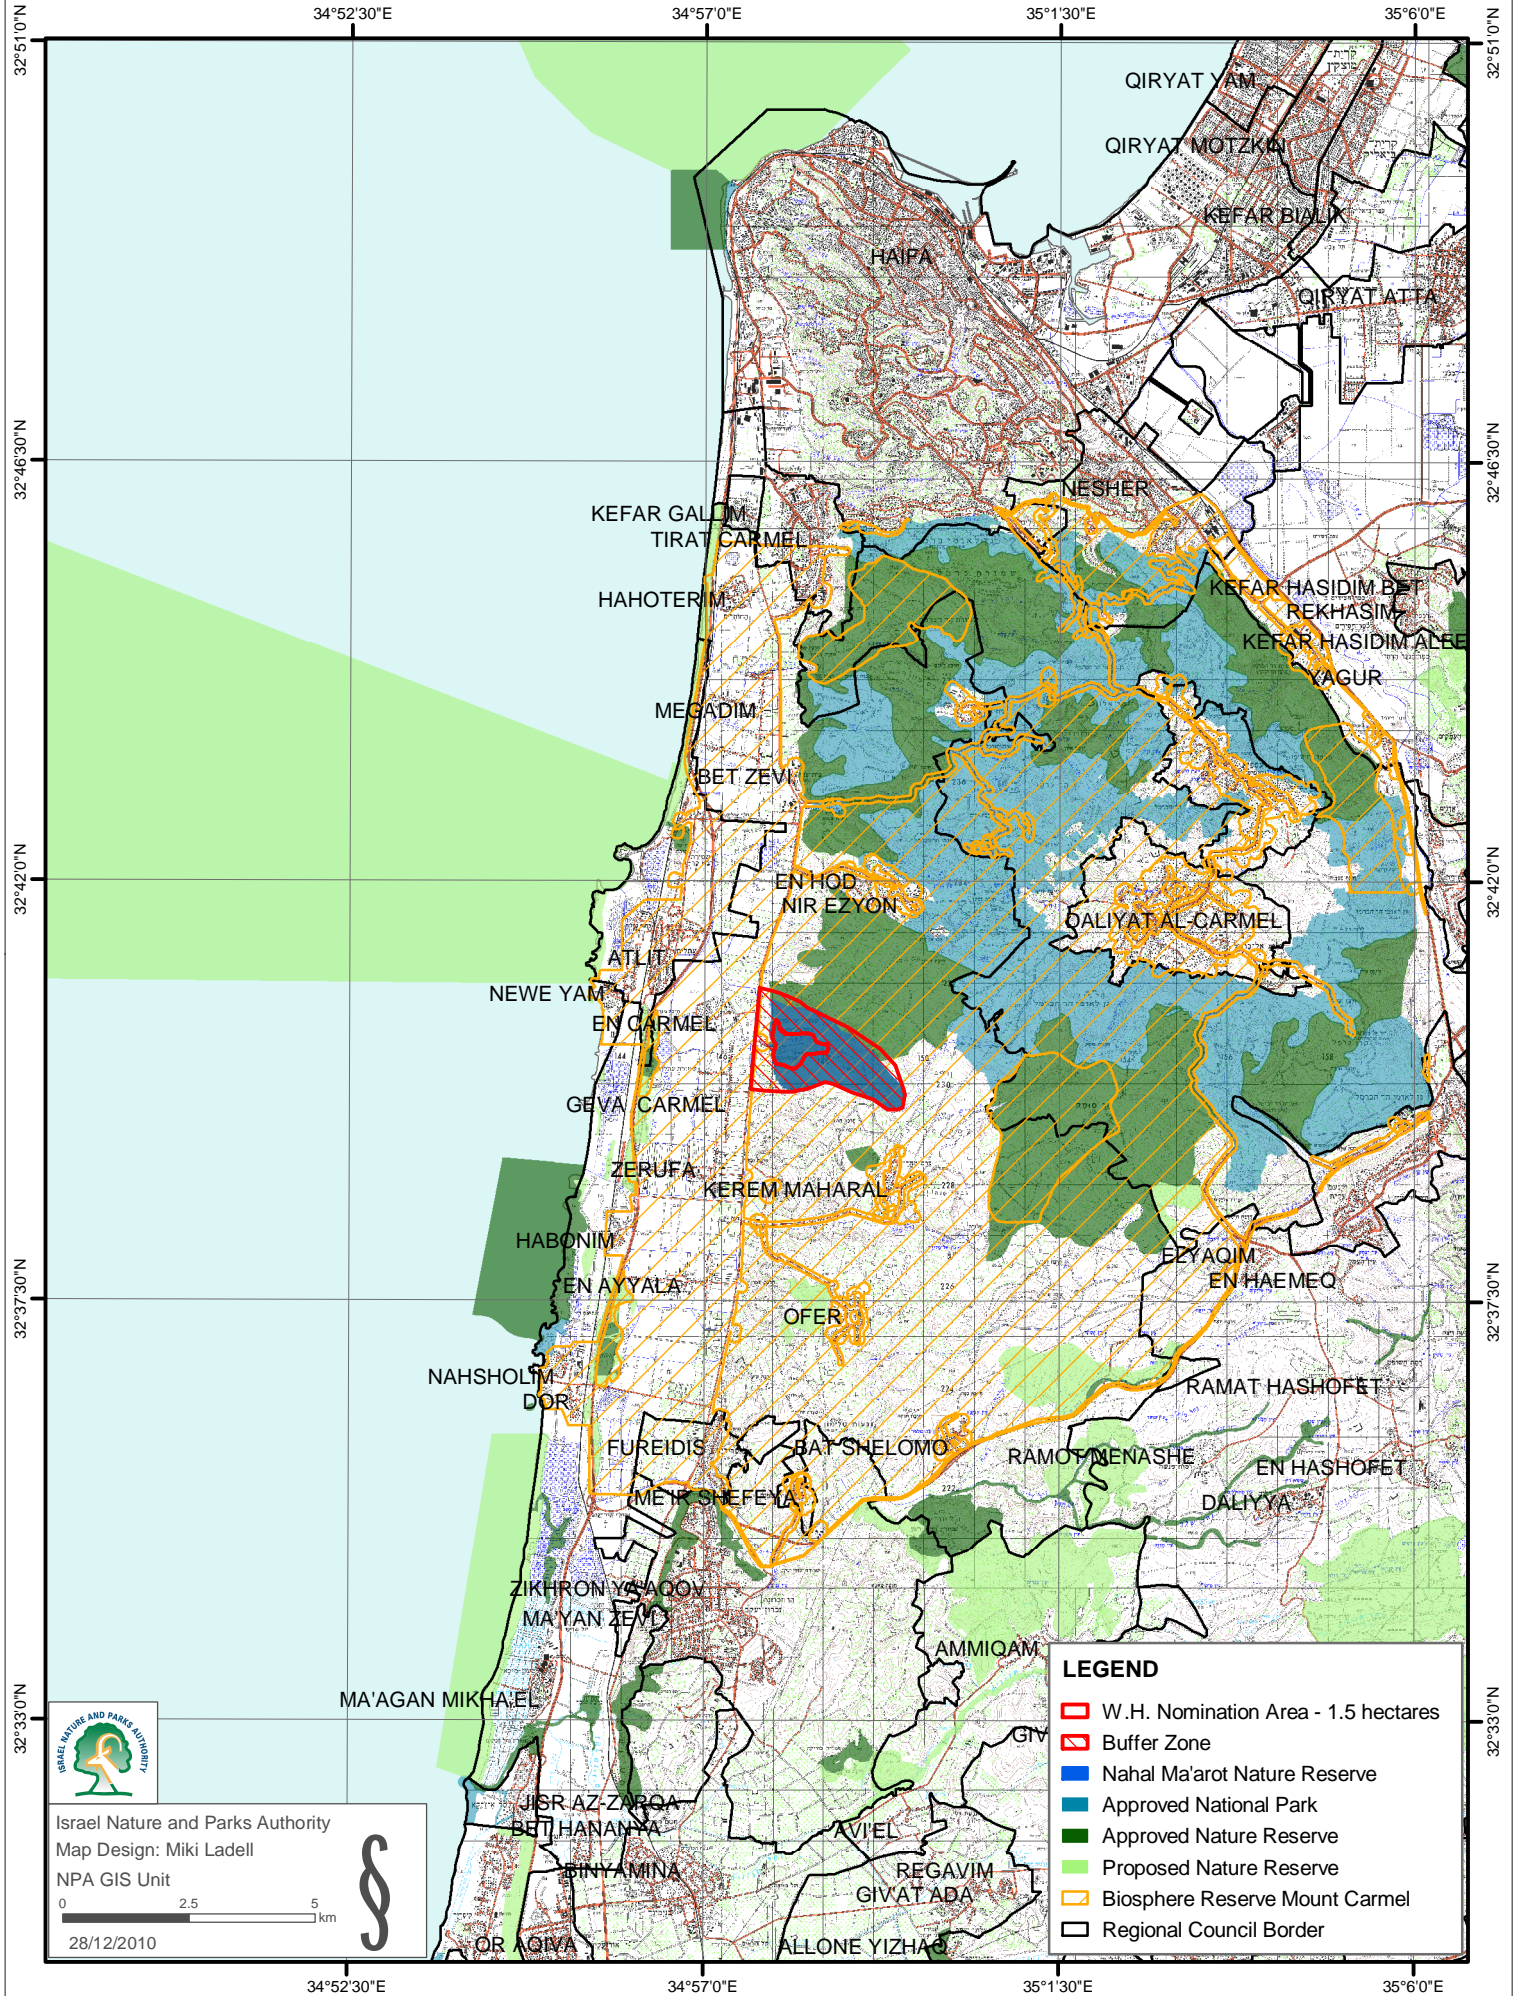

Sites of Human Evolution at Mount Carmel: The Nahal Ma'arot / Wadi el-Mughara Caves Local Authority Boundaries and Protected Areas

Israel Nature and Parks Authority
Map Design: Miki Ladell

NPA GIS Unit

0 2.5 5 km

28/12/2010

LEGEND

- ▭ W.H. Nomination Area - 1.5 hectares
- ▭ Buffer Zone
- ▭ Nahal Ma'arot Nature Reserve
- ▭ Approved National Park
- ▭ Approved Nature Reserve
- ▭ Proposed Nature Reserve
- ▭ Biosphere Reserve Mount Carmel
- ▭ Regional Council Border