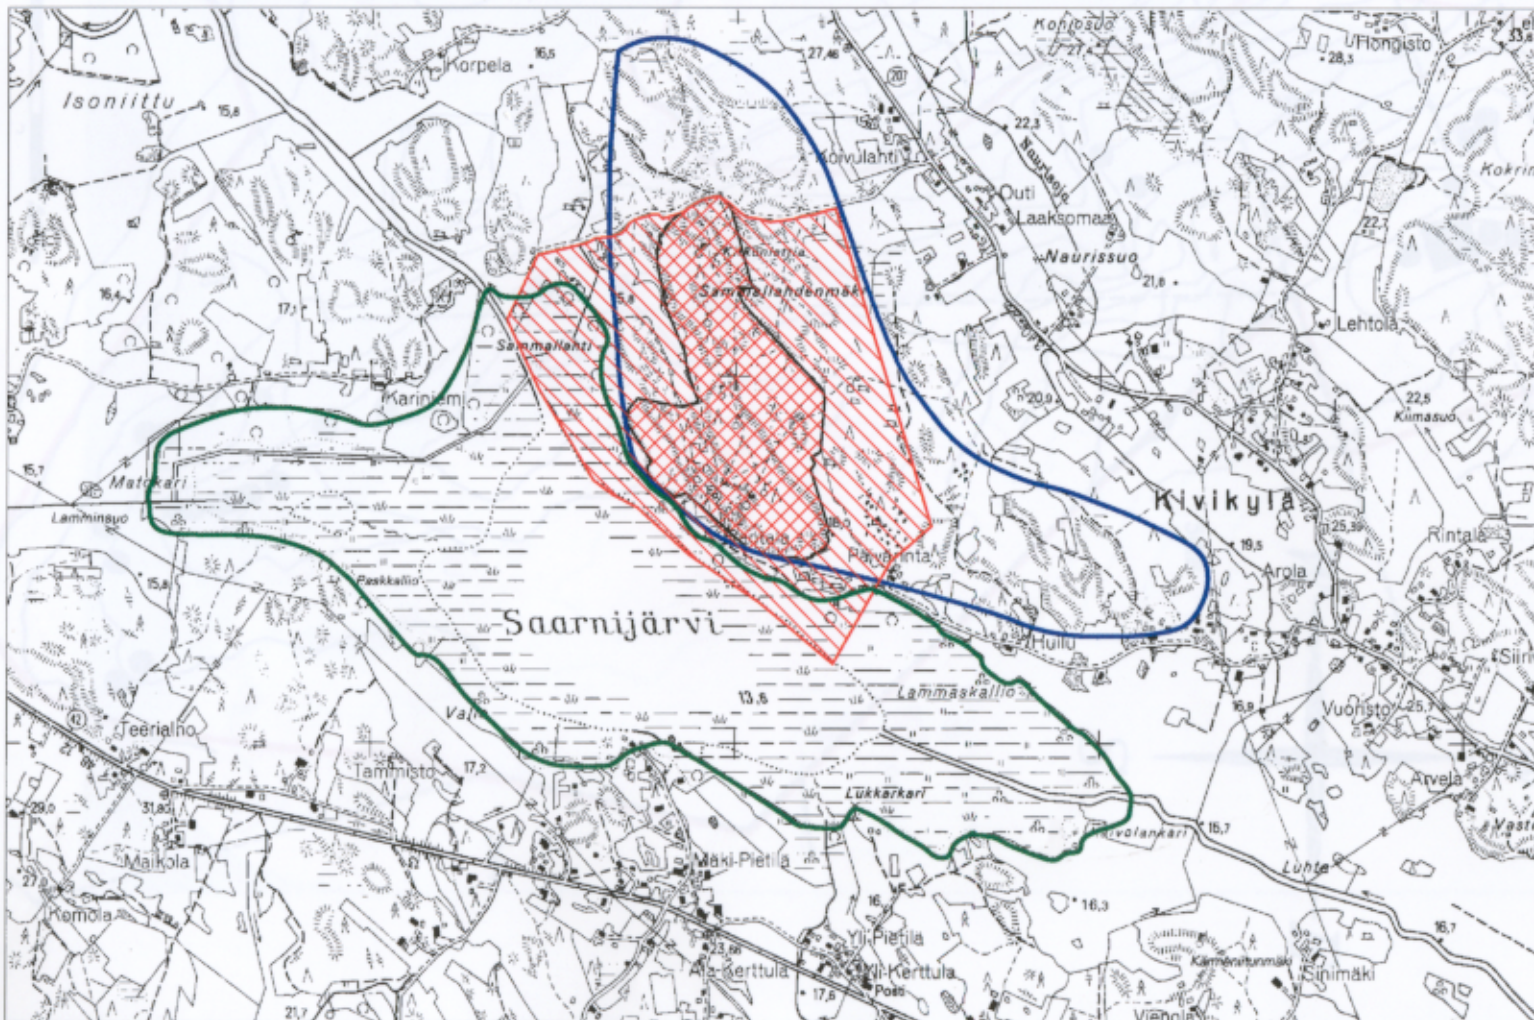

The Bronze Age Burial Site of **SAMMALLAHDENMÄKI**

LEGEND

-  nominated area
-  buffer zone
-  valuable rock area, protected from crushtaking
-  nature conservation area

scale 1:20 000

1 km