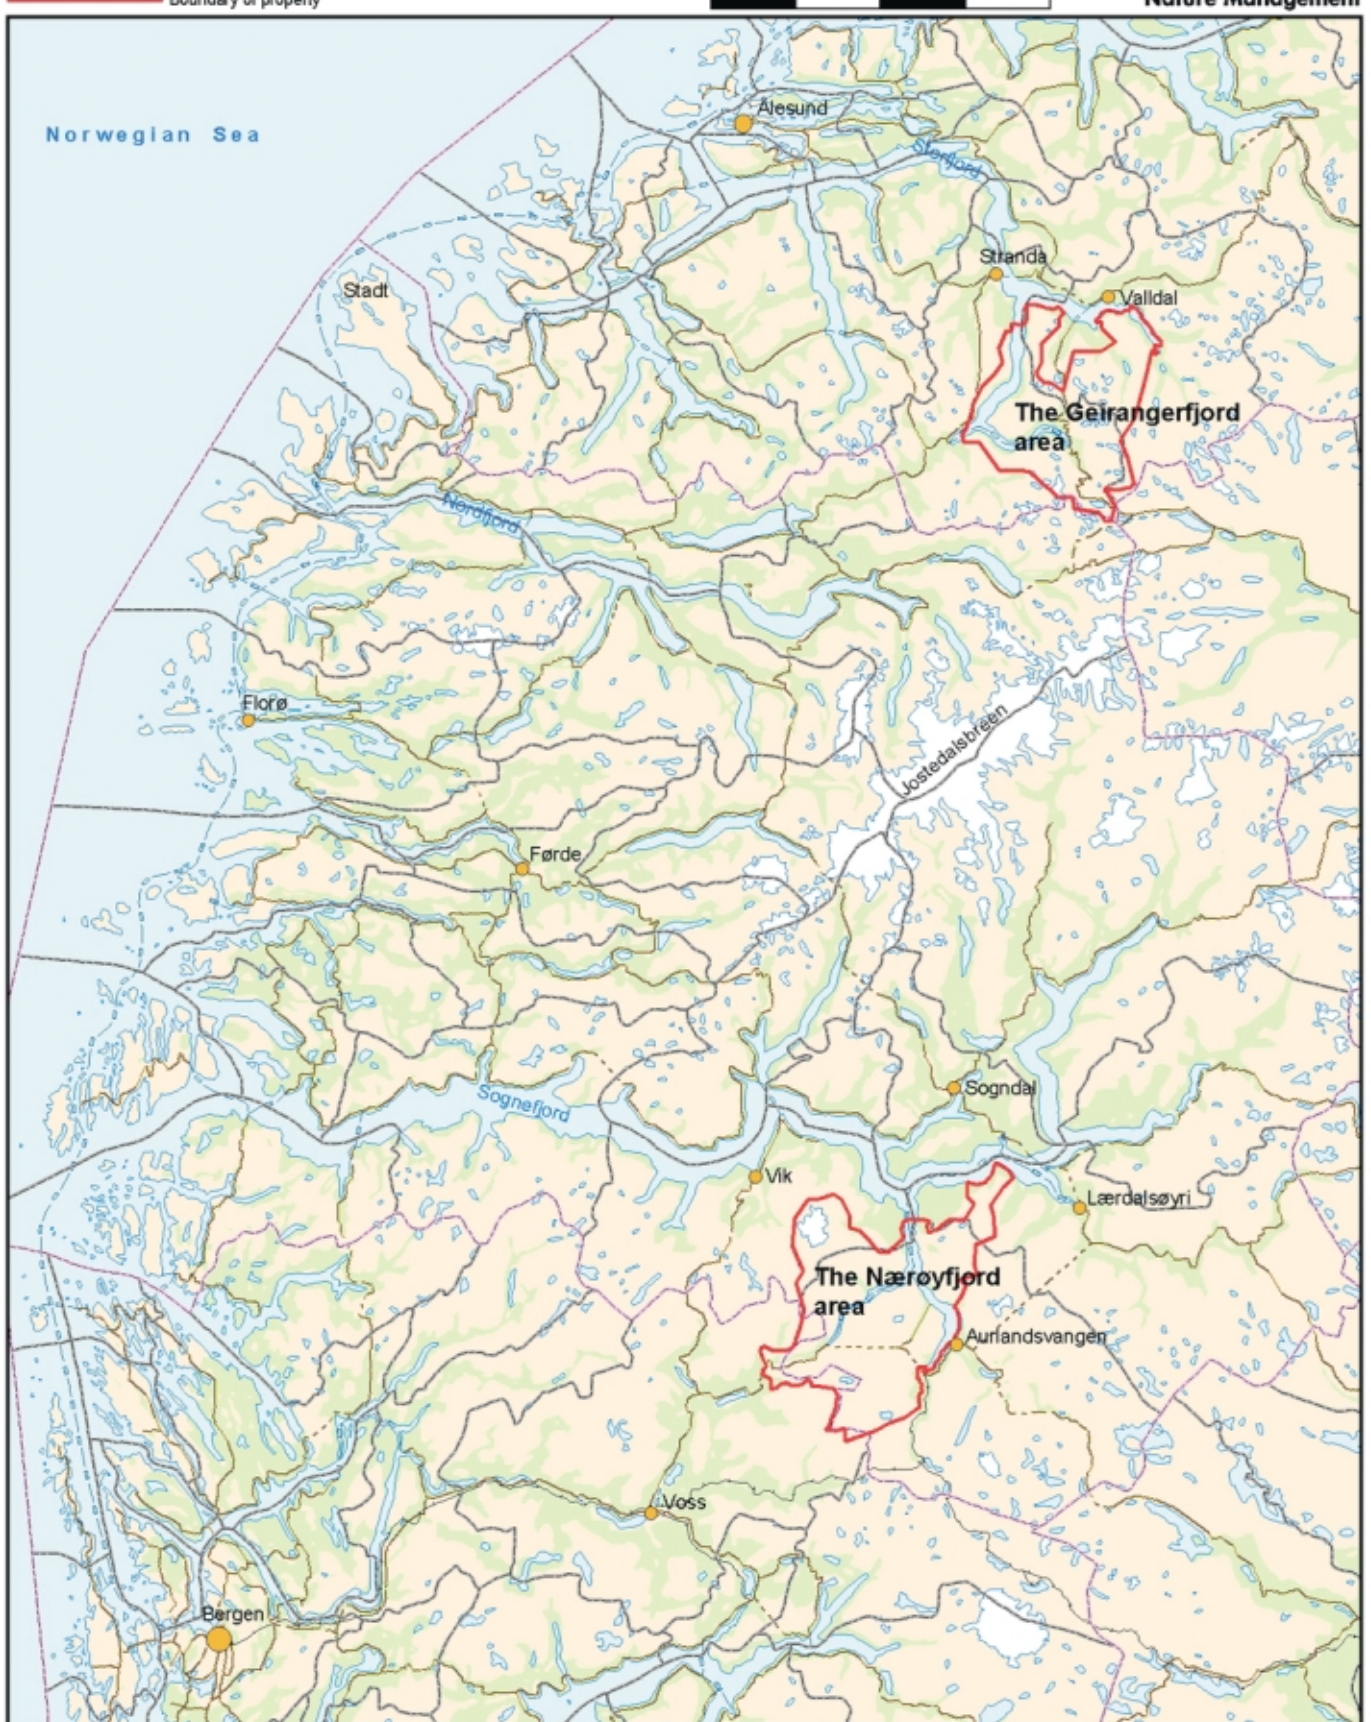

Location of the Geirangerfjord area and the Nærøyfjord area

The West Norwegian Fjords - a serial nomination to the World Heritage List (January 2004)

Scale 1:750 000
0 12 500 25 000 37 500 50 000 m

Directorate for
Nature Management

Demarcation of the Geirangerfjord area

The West Norwegian Fjords - a serial nomination to the World Heritage List (January 2004)

Directorate for
Nature Management

-  Boundary of property
-  County boundary
-  Municipality boundary

Scale 1:150 000
0 2 500 5 000 7 500 10 000 m

Demarcation of the Nærøyfjord area

The West Norwegian Fjords - a serial nomination to the World Heritage List (January 2004)

Directorate for
Nature Management

- Boundary of property
- - - County boundary
- · - · Municipality boundary

Scale 1:150 000
0 2 500 5 000 7 500 10 000 m