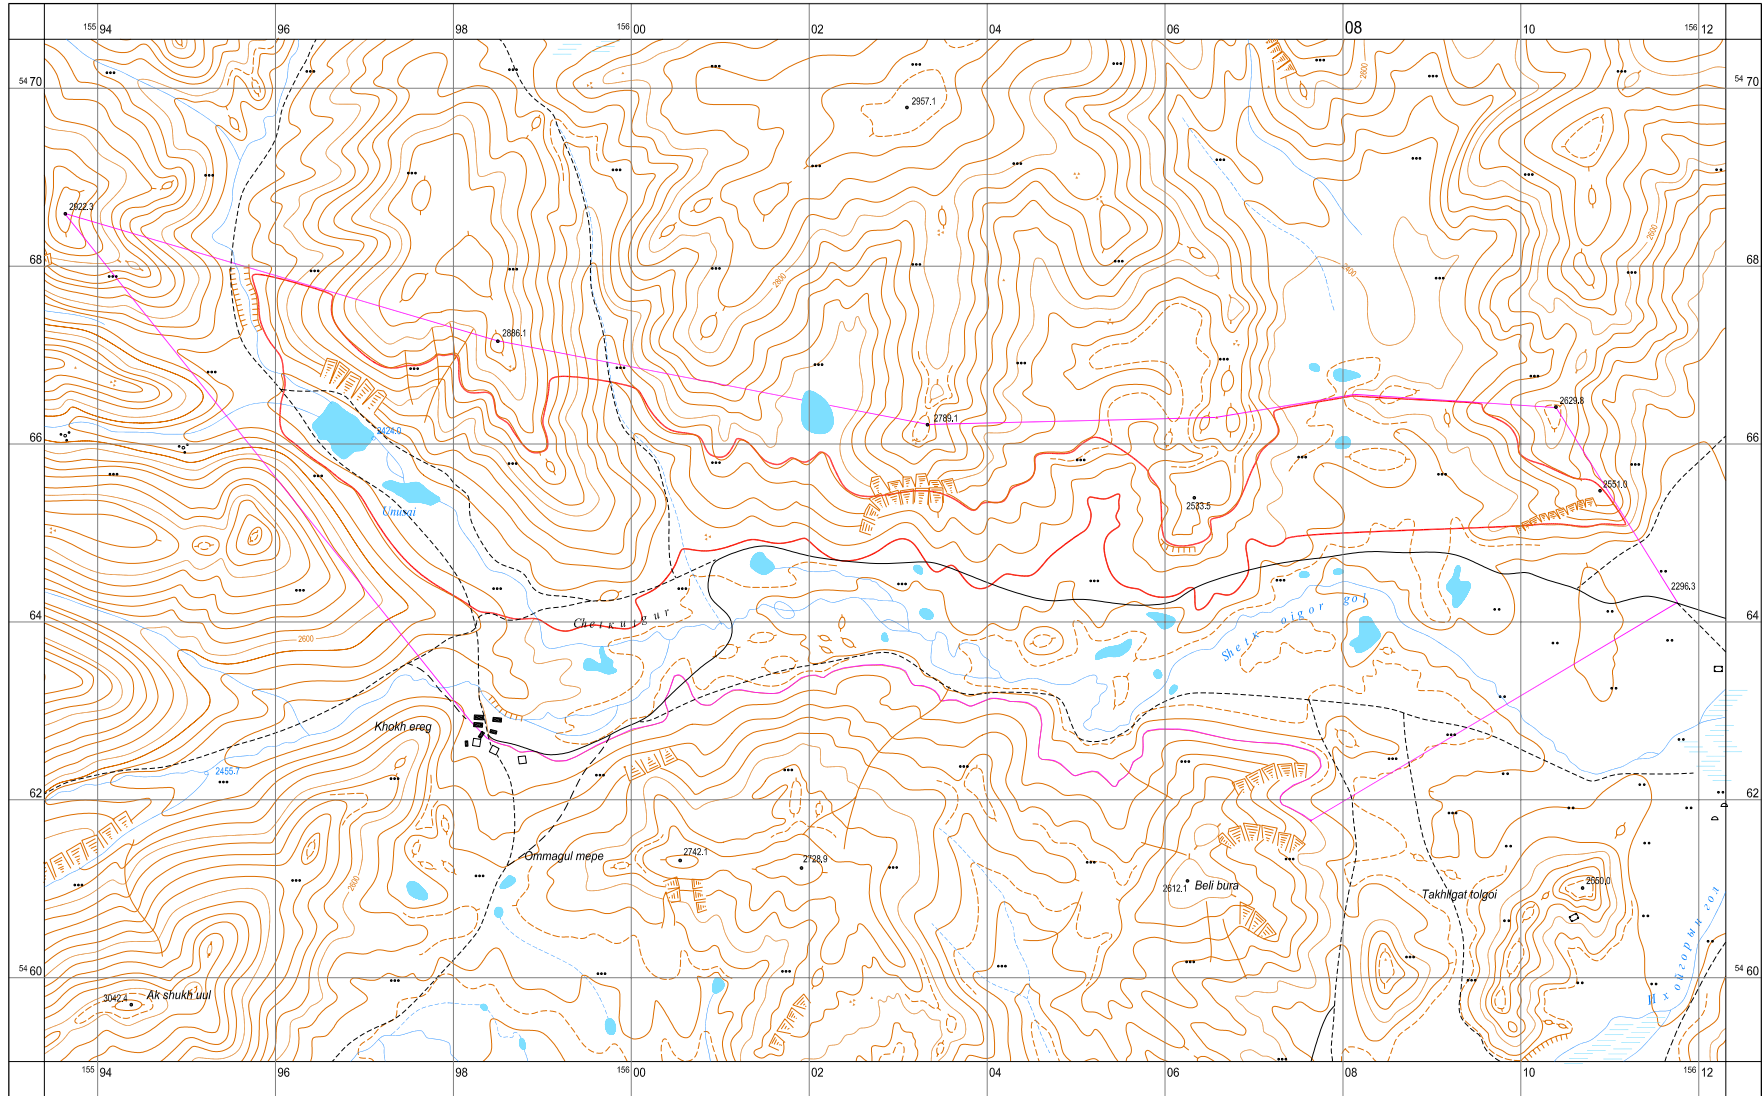

Map 1: Topographic map of western Bayan-Ulgii, within western Mongolia: Proposed properties and boundary of the Altai Tavan Bogd Protected Zone

Coordinate system: UTM  
Bayan-Ulgii province, Tsengel soum

Rock art site of Aral Tolgoi

— Buffer zone  
— Nominated property

Coordinate system: UTM  
Bayan-Ulgii province, Ulaankhus soum

Rock art site of Tsagaan Salaa - Baga Olgor

— Buffer zone  
— Nominated property

Coordinate system: UTM  
Bayan-Ulgii province, Tsengel soum

Rock art site of Upper Tsagaan Gol

— Buffer zone  
— Nominated property