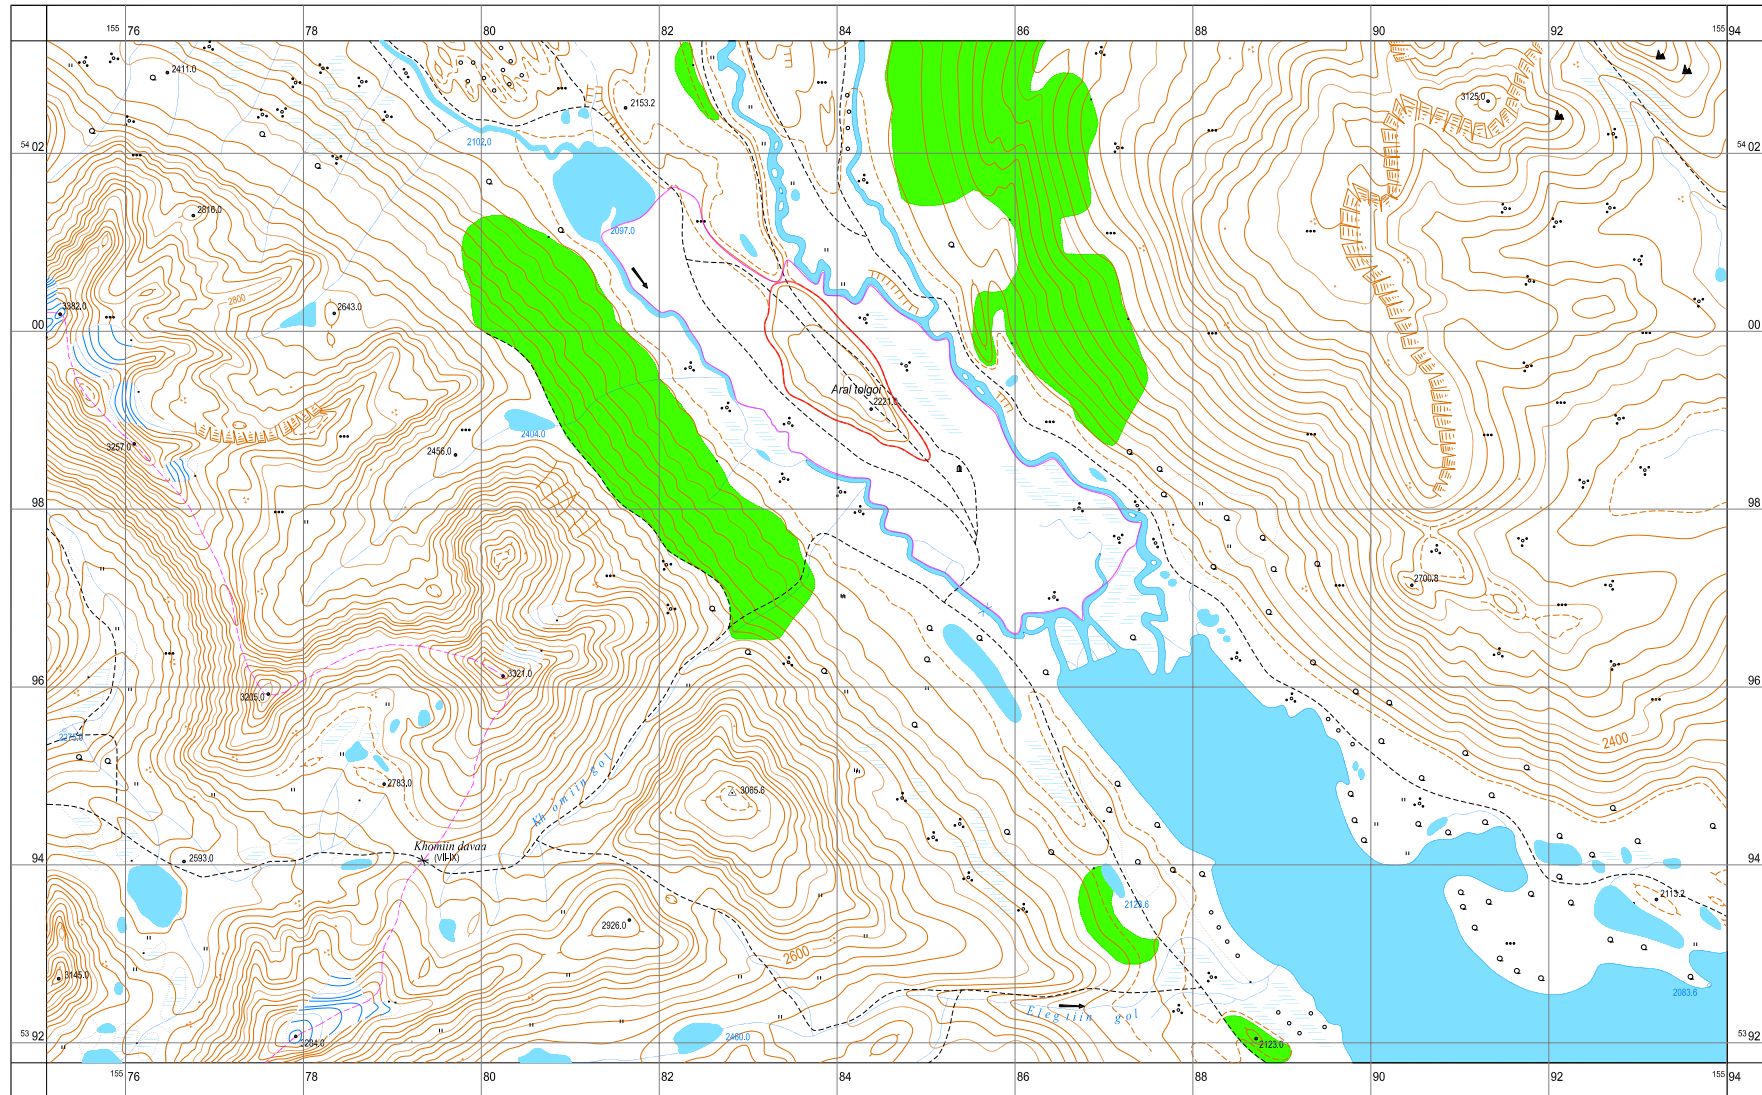

Map 1: Topographic map of western Bayan-Ulgii, within western Mongolia: Proposed properties and boundary of the Altai Tavan Bogd Protected Zone

Coordinate system: UTM  
Bayan-Ulgii province, Tsengel soum

Rock art site of Aral Tolgoi

— Buffer zone  
— Nominated property

Coordinate system: UTM  
Bayan-Ulgii province, Ulaankhus soum

Rock art site of Tsagaan Salaa - Baga Olgor

— Buffer zone  
— Nominated property

Coordinate system: UTM  
Bayan-Ulgii province, Tsengel soum

Rock art site of Upper Tsagaan Gol

— Buffer zone  
— Nominated property