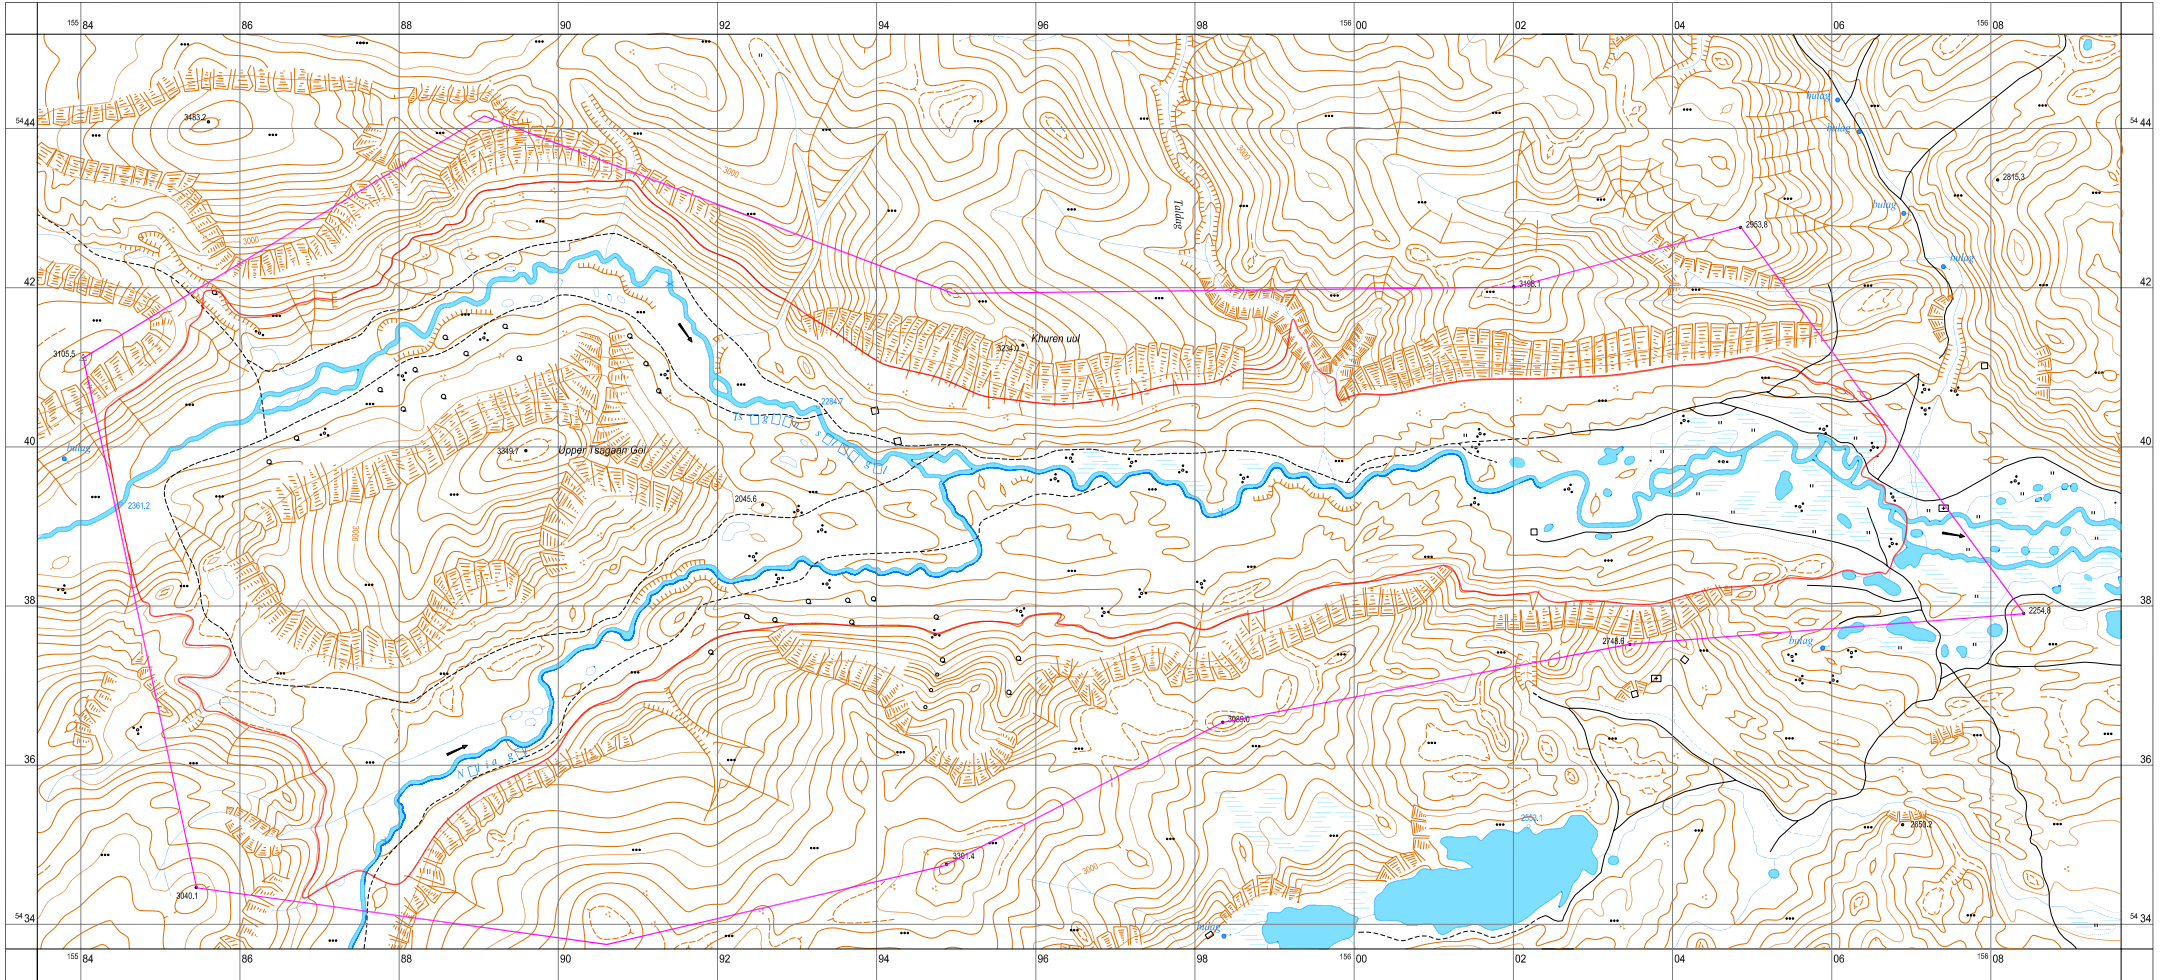

Map 1: Topographic map of western Bayan-Ulgii, within western Mongolia: Proposed properties and boundary of the Altai Tavan Bogd Protected Zone

Coordinate system: UTM  
Bayan-Ulgii province, Tsengel soum

Rock art site of Aral Tolgoi

— Buffer zone  
— Nominated property

Coordinate system: UTM  
Bayan-Ulgii province, Ulaankhus soum

Rock art site of Tsagaan Salaa - Baga Olgor

— Buffer zone  
— Nominated property

Coordinate system: UTM  
Bayan-Ulgii province, Tsengel soum

Rock art site of Upper Tsagaan Gol

— Buffer zone  
— Nominated property