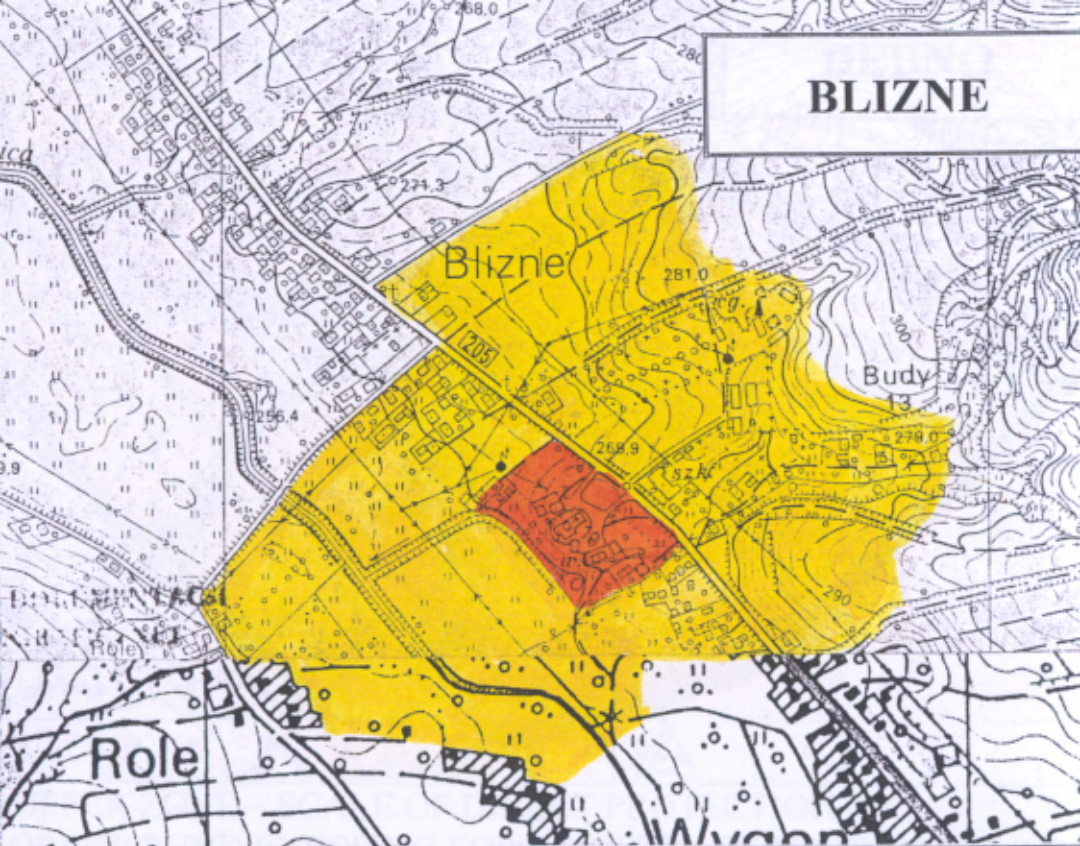

BLIZNE

BUFFER ZONE – SCALE OF DIRECT PROTECTION OF FOREGROUND EXPOSING FOR REGISTRATION ZONE 1:10 000

CHURCH GROUP – REGISTRATION ZONE 1:5000

LEGEND

1:25 000

CHURCH GROUP – REGISTRATION ZONE

BUFFER ZONE

a. **SCALE OF DIRECT PROTECTION OF FOREGROUND EXPOSING FOR REGISTRATION ZONE**

b. **SCALE OF THE PROTECTION OF DISTANT LANDSCAPE EXPOSING FOR REGISTRATION ZONE**

MAIN VIEW POINTS OF DISTANT EXPOSING FOR REGISTRATION ZONE