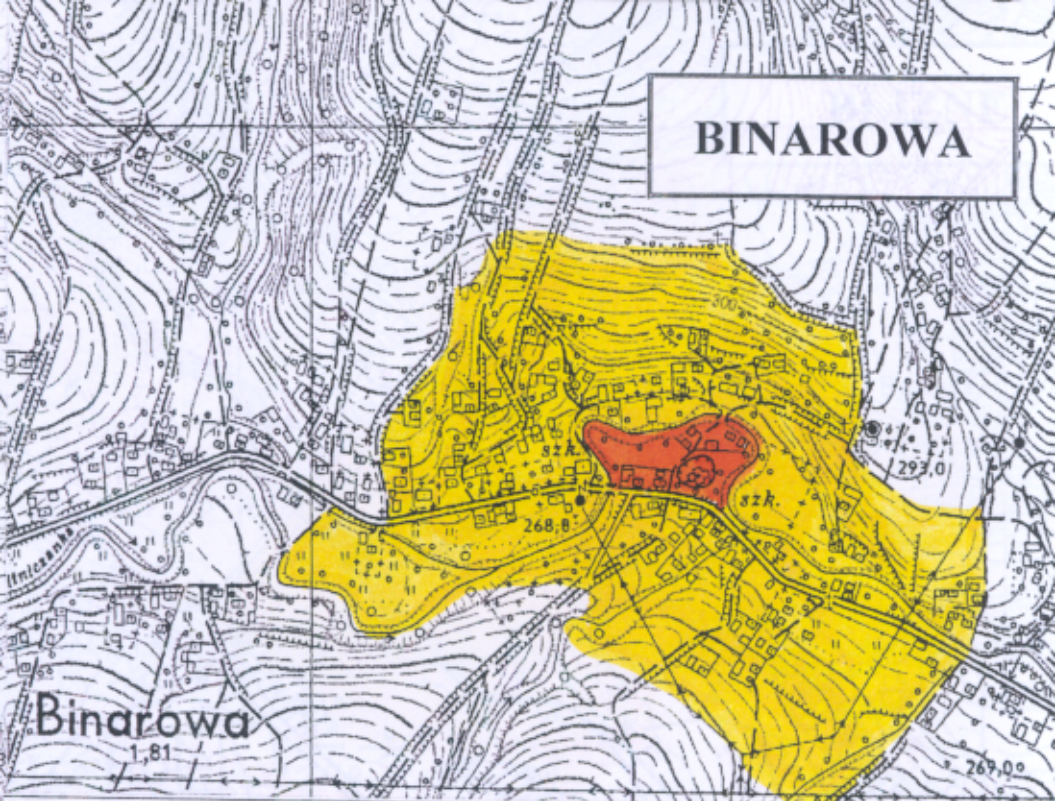

# BINAROWA

BUFFER ZONE – SCALE OF DIRECT PROTECTION OF FOREGROUND EXPOSING FOR REGISTRATION ZONE 1:10 000

CHURCH GROUP – REGISTRATION ZONE 1:500

## LEGEND

1:25 000

CHURCH GROUP – REGISTRATION ZONE

**BUFFER ZONE**

a. SCALE OF DIRECT PROTECTION OF FOREGROUND EXPOSING FOR REGISTRATION ZONE

b. SCALE OF THE PROTECTION OF DISTANT LANDSCAPE EXPOSING FOR REGISTRATION ZONE

MAIN VIEW POINTS OF DISTANT EXPOSING FOR REGISTRATION ZONE