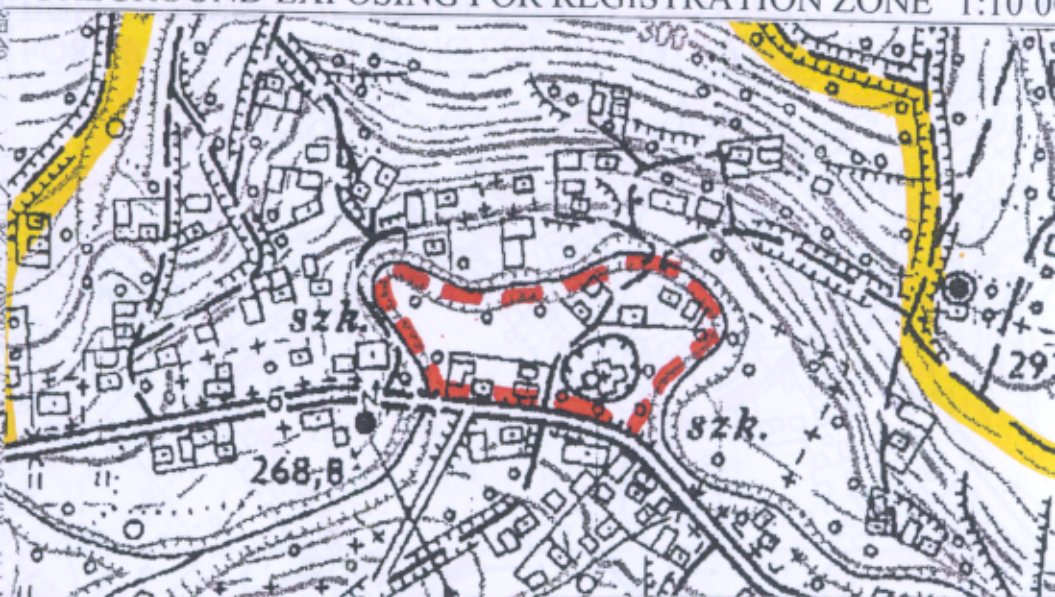

# BINAROWA

BUFFER ZONE – SCALE OF DIRECT PROTECTION OF FOREGROUND EXPOSING FOR REGISTRATION ZONE 1:10 000

CHURCH GROUP – REGISTRATION ZONE 1:500

## LEGEND

1:25 000

CHURCH GROUP – REGISTRATION ZONE

**BUFFER ZONE**

a. SCALE OF DIRECT PROTECTION OF FOREGROUND EXPOSING FOR REGISTRATION ZONE

b. SCALE OF THE PROTECTION OF DISTANT LANDSCAPE EXPOSING FOR REGISTRATION ZONE

MAIN VIEW POINTS OF DISTANT EXPOSING FOR REGISTRATION ZONE