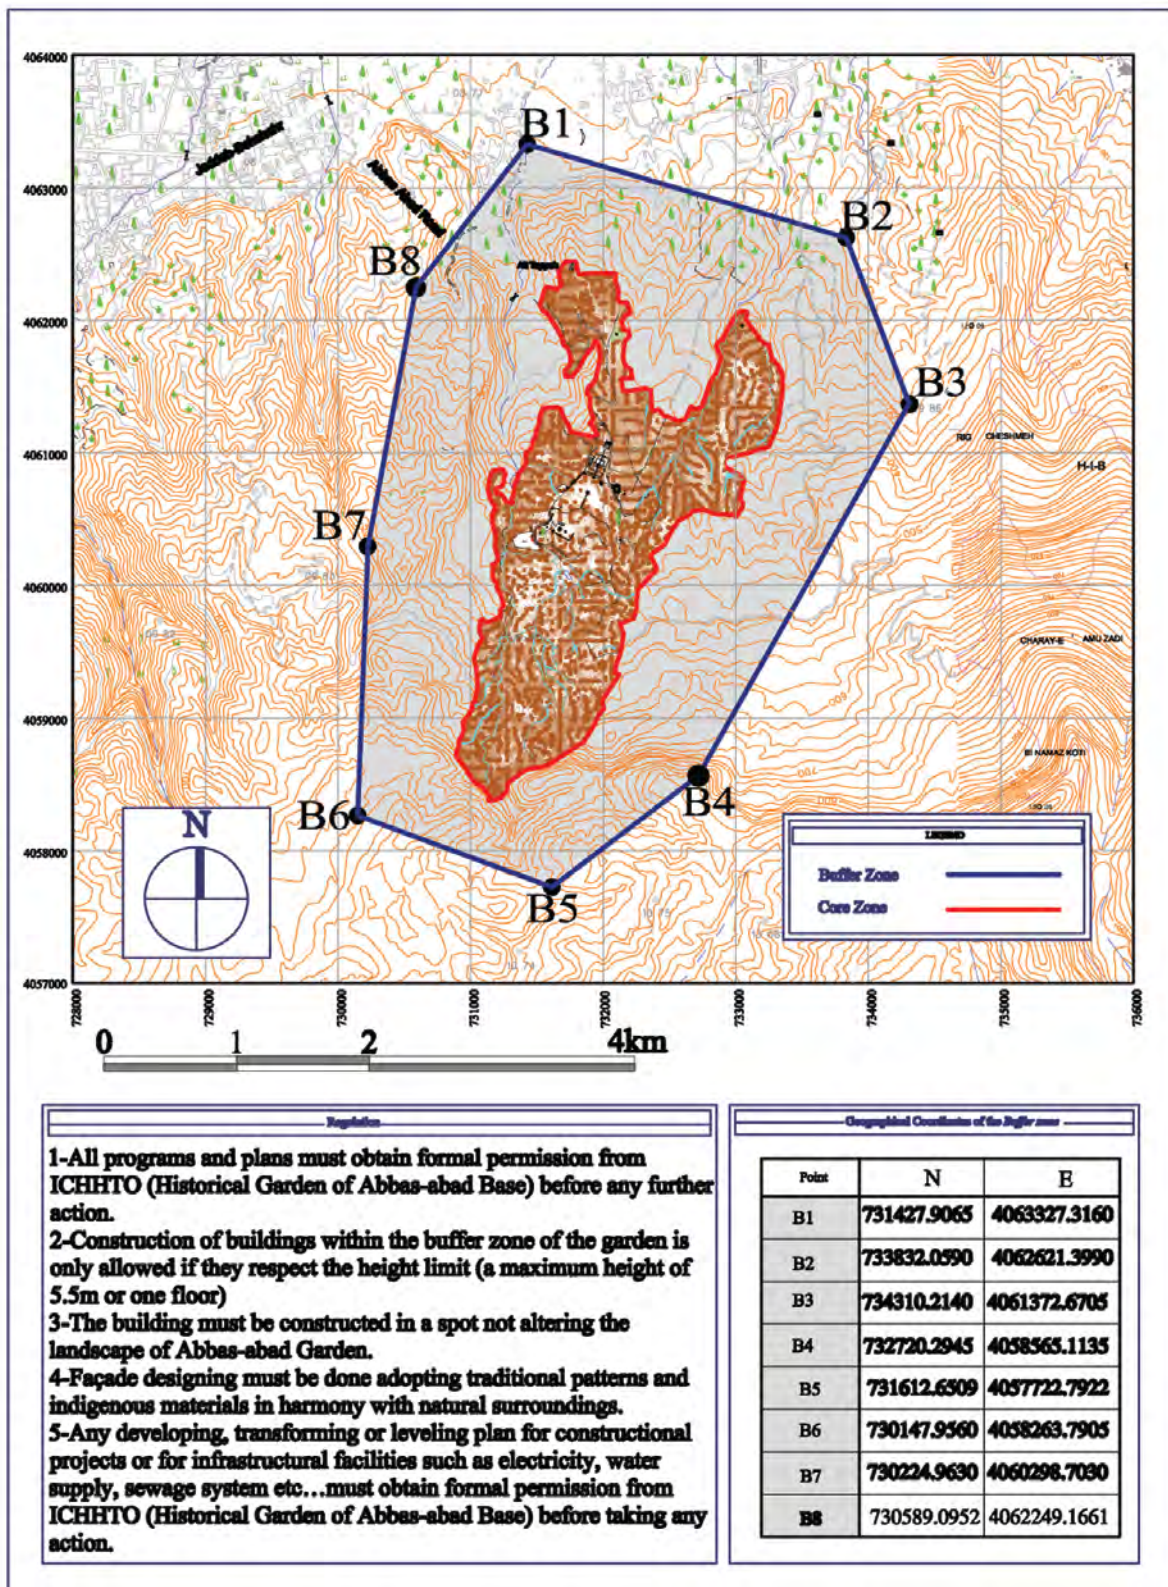

1.c. Name of Property

The Persian Garden

Fig.1-3. Location of the nominated Persian Gardens

Fig. 1-14. Ancient Garden of Pasargadae Core Zone boundary

Fig. 1-18. Bagh-e Eram Buffer Zone boundary

Fig. 1-21. Bagh-e Chehel Sotun Buffer Zone boundary

Fig. 1-25. Baghe Fin Buffer zone boundary (Zone B)

Fig. 1-28. Bagh-e Abbas Abad Buffer Zone boundary

Fig. 1-31. Bagh-e Shahzadeh Buffer Zone boundary

Fig. 1-34. Bagh-e Dolat Abad Buffer Zone boundary

Fig. 1-37. Bagh-e Pahlavanpur Buffer Zone boundary

Fig. 1-39. Bagh-e Akbariyeh Core Zone boundary