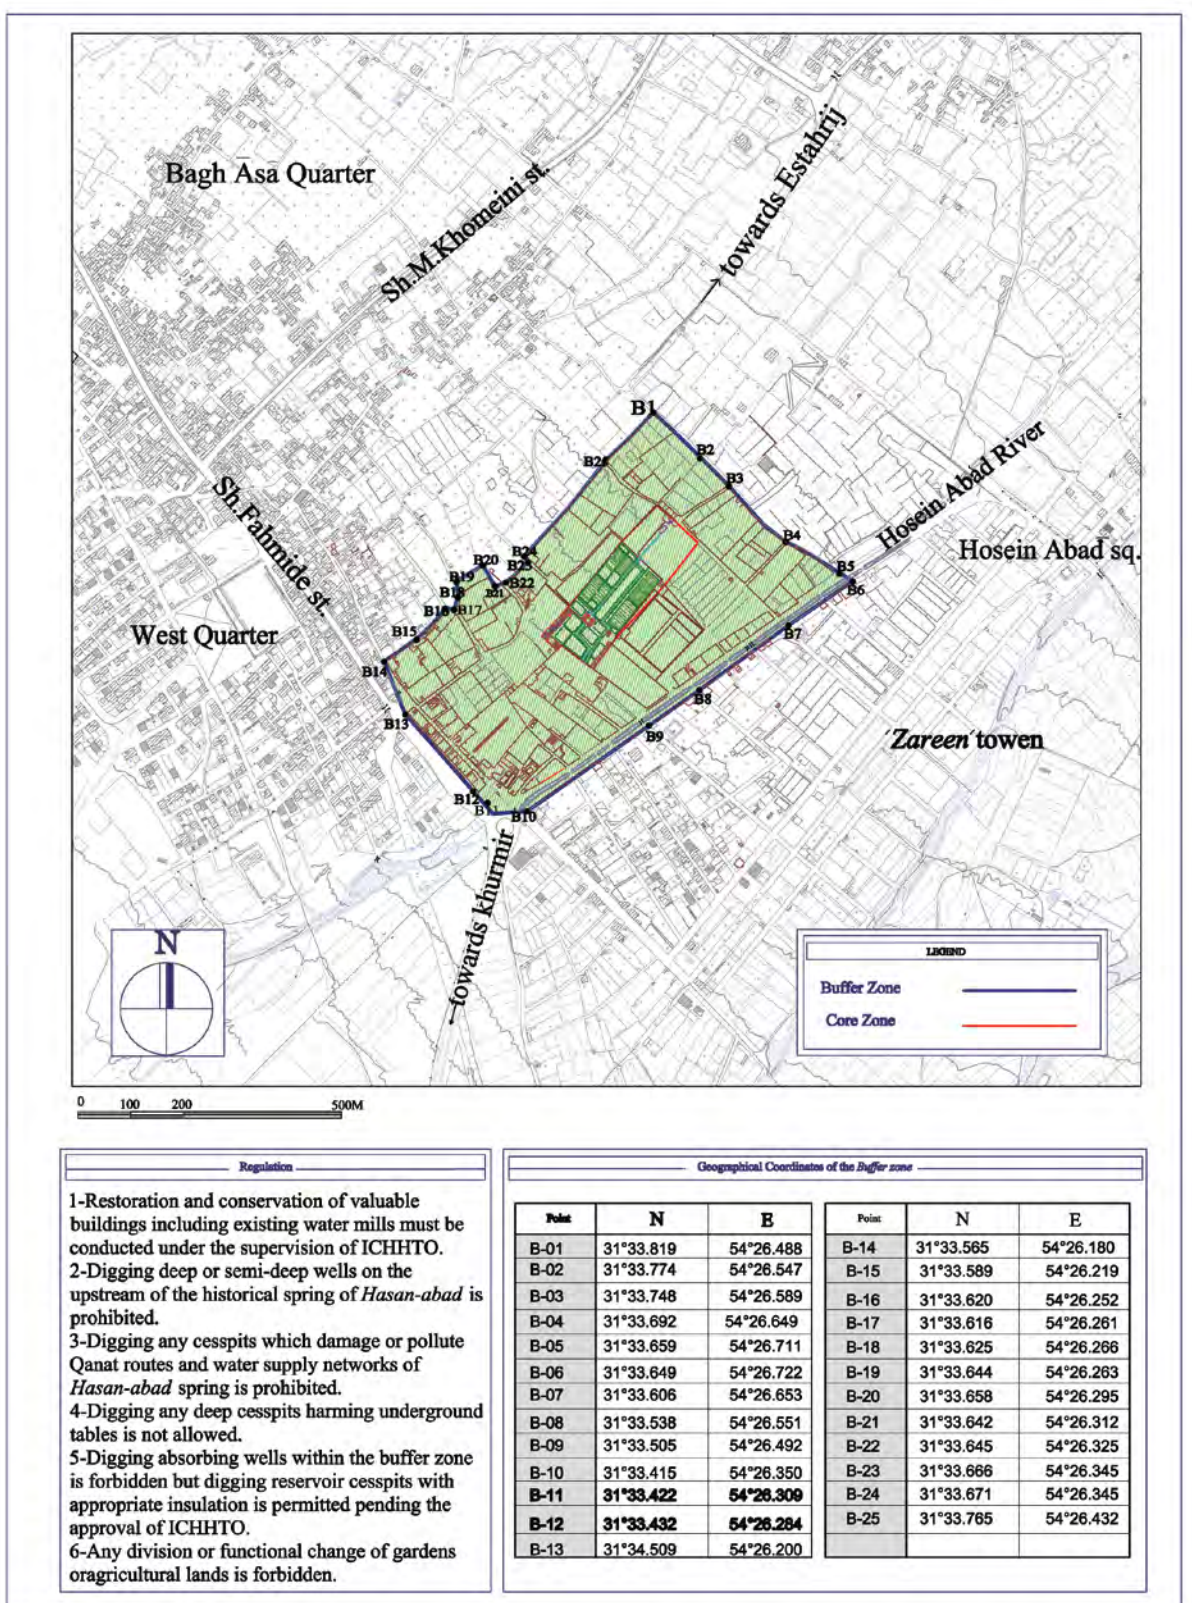

1.c. Name of Property

The Persian Garden

Fig.1-3. Location of the nominated Persian Gardens

Fig. 1-14. Ancient Garden of Pasargadae Core Zone boundary

Fig. 1-18. Bagh-e Eram Buffer Zone boundary

Fig. 1-21. Bagh-e Chehel Sotun Buffer Zone boundary

Fig. 1-25. Baghe Fin Buffer zone boundary (Zone B)

Fig. 1-28. Bagh-e Abbas Abad Buffer Zone boundary

Fig. 1-31. Bagh-e Shahzadeh Buffer Zone boundary

Fig. 1-34. Bagh-e Dolat Abad Buffer Zone boundary

Fig. 1-37. Bagh-e Pahlavanpur Buffer Zone boundary

Fig. 1-39. Bagh-e Akbariyeh Core Zone boundary