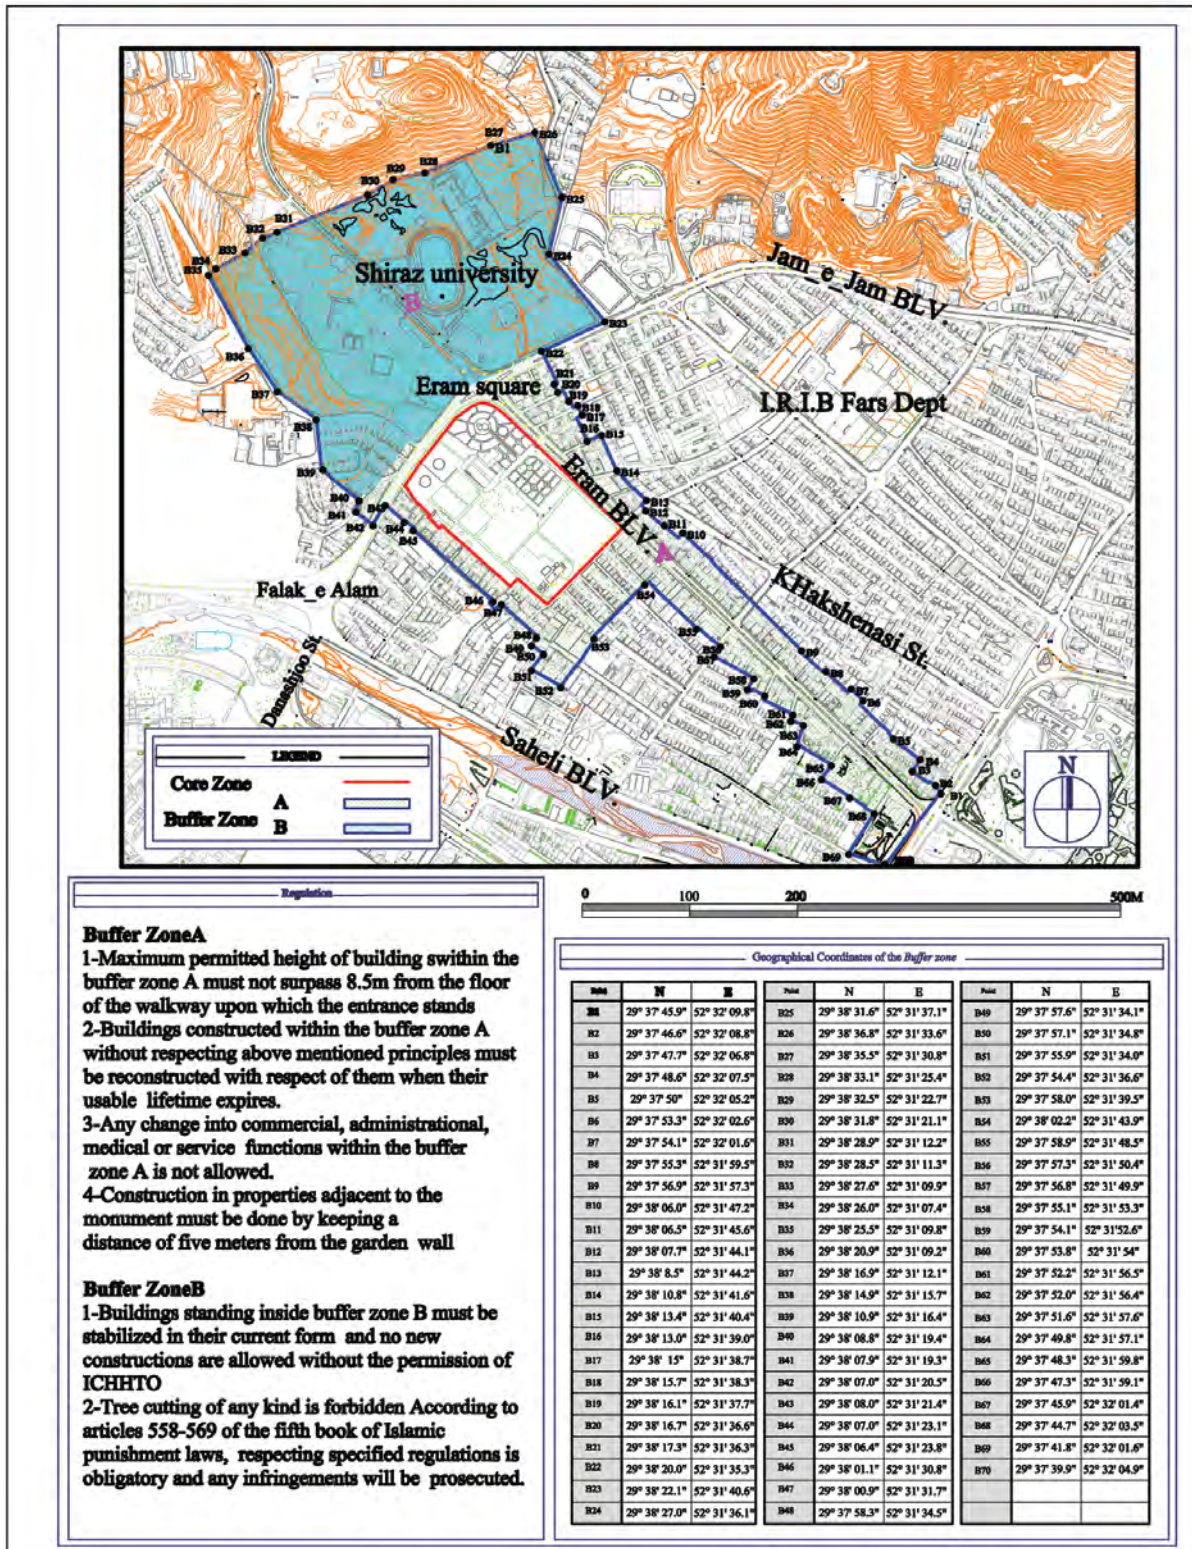

1.c. Name of Property

The Persian Garden

Fig.1-3. Location of the nominated Persian Gardens

Fig. 1-14. Ancient Garden of Pasargadae Core Zone boundary

Fig. 1-18. Bagh-e Eram Buffer Zone boundary

Fig. 1-21. Bagh-e Chehel Sotun Buffer Zone boundary

Fig. 1-25. Baghe Fin Buffer zone boundary (Zone B)

Fig. 1-28. Bagh-e Abbas Abad Buffer Zone boundary

Fig. 1-31. Bagh-e Shahzadeh Buffer Zone boundary

Fig. 1-34. Bagh-e Dolat Abad Buffer Zone boundary

Fig. 1-37. Bagh-e Pahlavanpur Buffer Zone boundary

Fig. 1-39. Bagh-e Akbariyeh Core Zone boundary