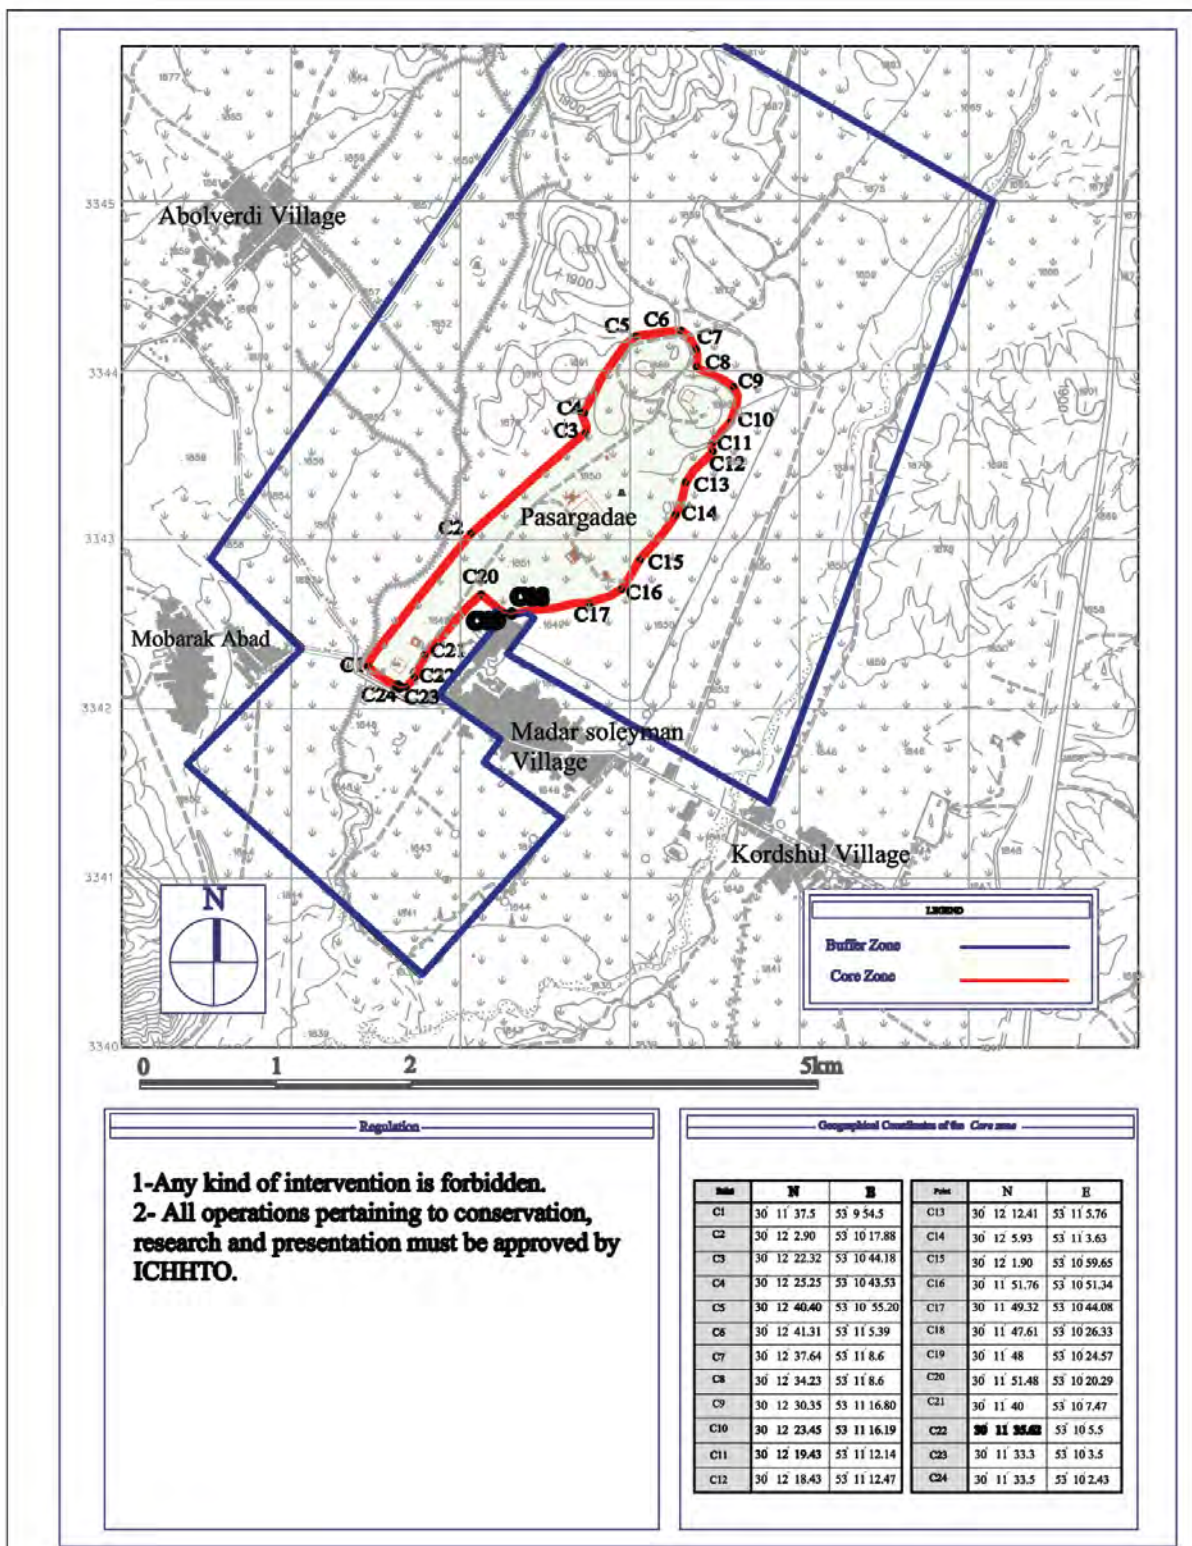

1.c. Name of Property

The Persian Garden

Fig.1-3. Location of the nominated Persian Gardens

Fig. 1-14. Ancient Garden of Pasargadae Core Zone boundary

Fig. 1-18. Bagh-e Eram Buffer Zone boundary

Fig. 1-21. Bagh-e Chehel Sotun Buffer Zone boundary

Fig. 1-25. Baghe Fin Buffer zone boundary (Zone B)

Fig. 1-28. Bagh-e Abbas Abad Buffer Zone boundary

Fig. 1-31. Bagh-e Shahzadeh Buffer Zone boundary

Fig. 1-34. Bagh-e Dolat Abad Buffer Zone boundary

Fig. 1-37. Bagh-e Pahlavanpur Buffer Zone boundary

Fig. 1-39. Bagh-e Akbariyeh Core Zone boundary