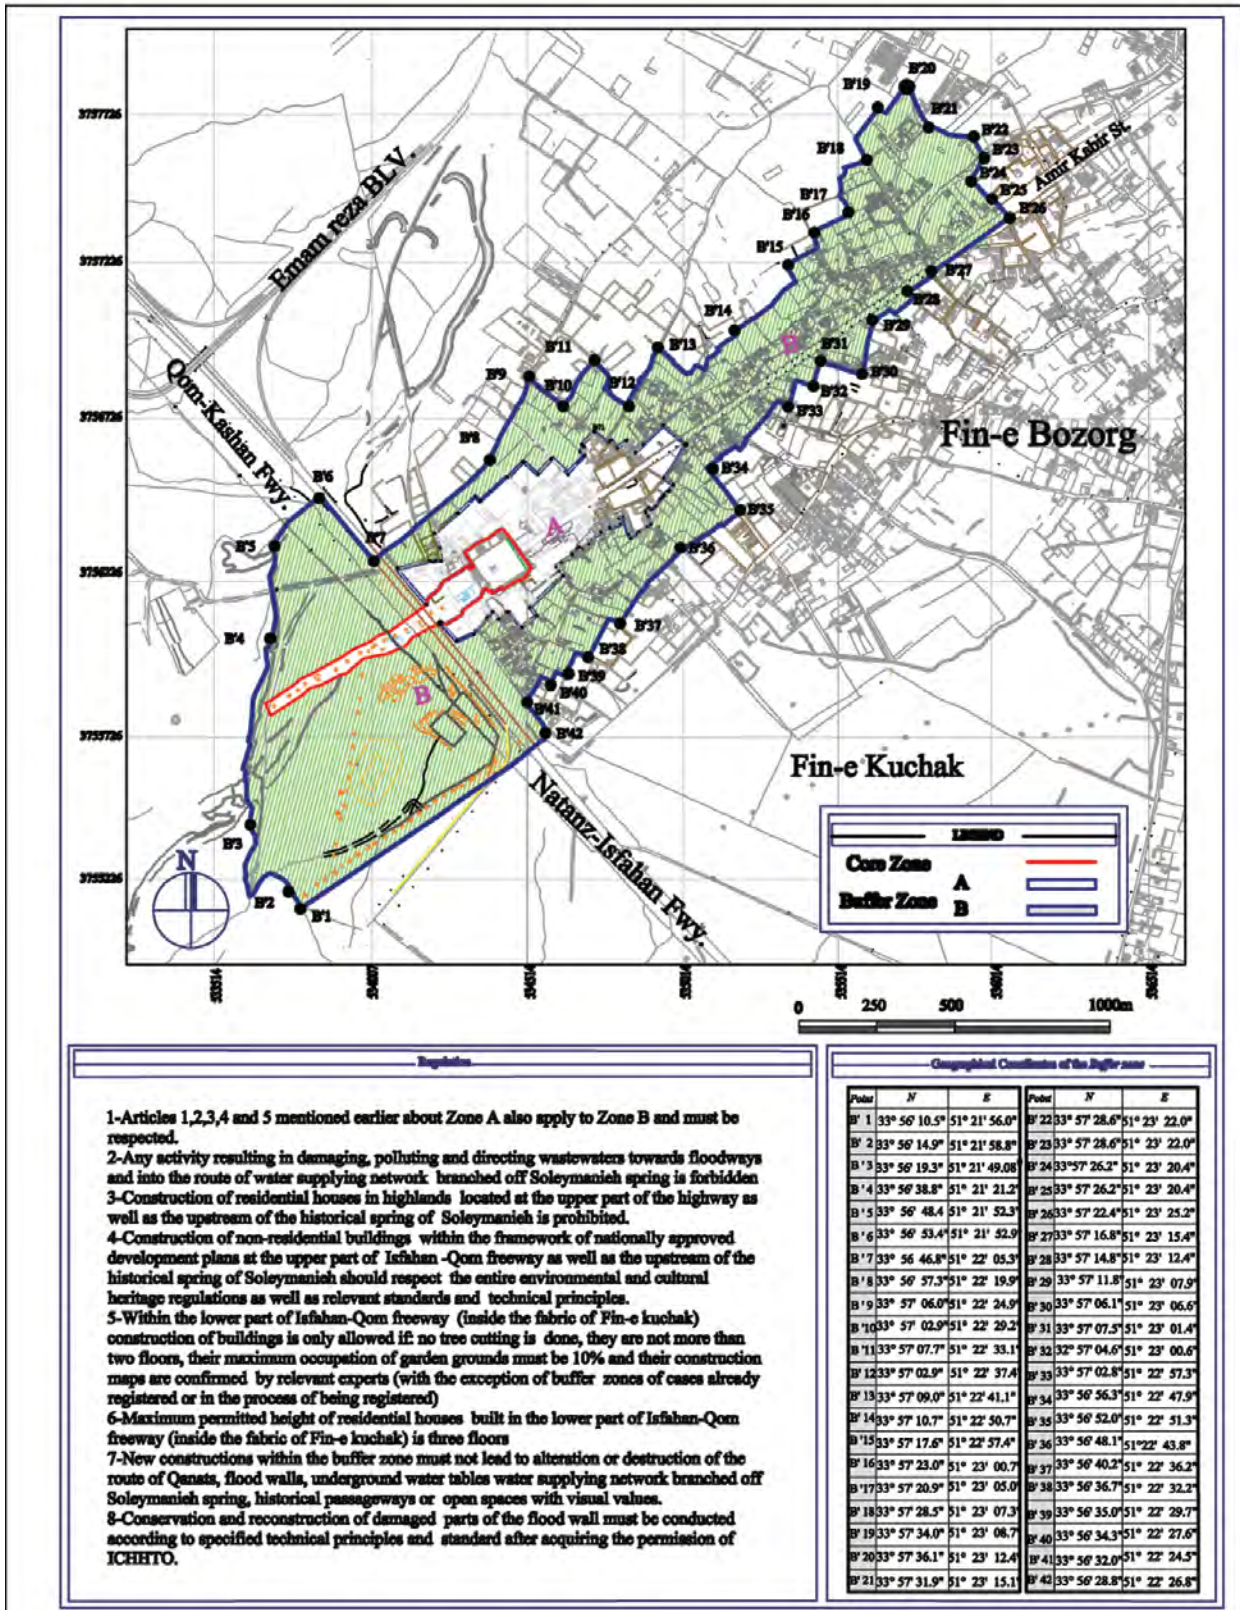

1.c. Name of Property

The Persian Garden

Fig.1-3. Location of the nominated Persian Gardens

Fig. 1-14. Ancient Garden of Pasargadae Core Zone boundary

Fig. 1-18. Bagh-e Eram Buffer Zone boundary

Fig. 1-21. Bagh-e Chehel Sotun Buffer Zone boundary

Fig. 1-25. Baghe Fin Buffer zone boundary (Zone B)

Fig. 1-28. Bagh-e Abbas Abad Buffer Zone boundary

Fig. 1-31. Bagh-e Shahzadeh Buffer Zone boundary

Fig. 1-34. Bagh-e Dolat Abad Buffer Zone boundary

Fig. 1-37. Bagh-e Pahlavanpur Buffer Zone boundary

Fig. 1-39. Bagh-e Akbariyeh Core Zone boundary