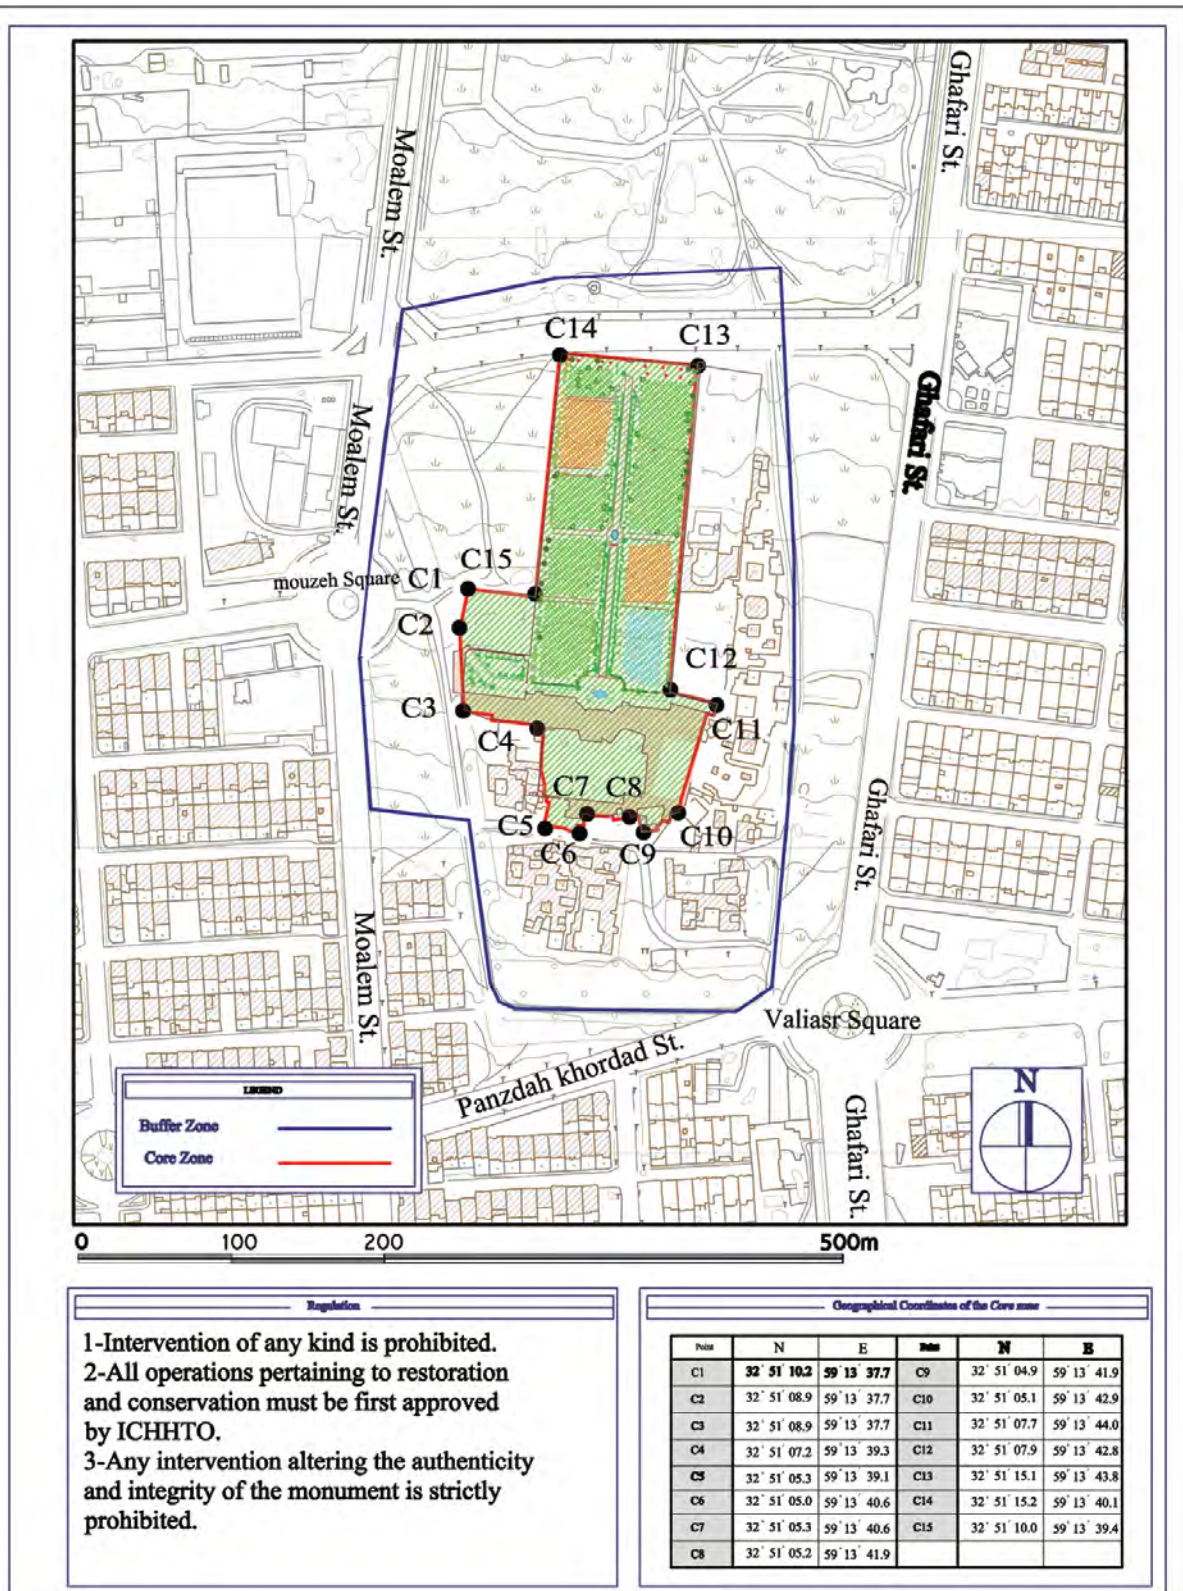

1.c. Name of Property

The Persian Garden

Fig.1-3. Location of the nominated Persian Gardens

Fig. 1-14. Ancient Garden of Pasargadae Core Zone boundary

Fig. 1-18. Bagh-e Eram Buffer Zone boundary

Fig. 1-21. Bagh-e Chehel Sotun Buffer Zone boundary

Fig. 1-25. Baghe Fin Buffer zone boundary (Zone B)

Fig. 1-28. Bagh-e Abbas Abad Buffer Zone boundary

Fig. 1-31. Bagh-e Shahzadeh Buffer Zone boundary

Fig. 1-34. Bagh-e Dolat Abad Buffer Zone boundary

Fig. 1-37. Bagh-e Pahlavanpur Buffer Zone boundary

Fig. 1-39. Bagh-e Akbariyeh Core Zone boundary