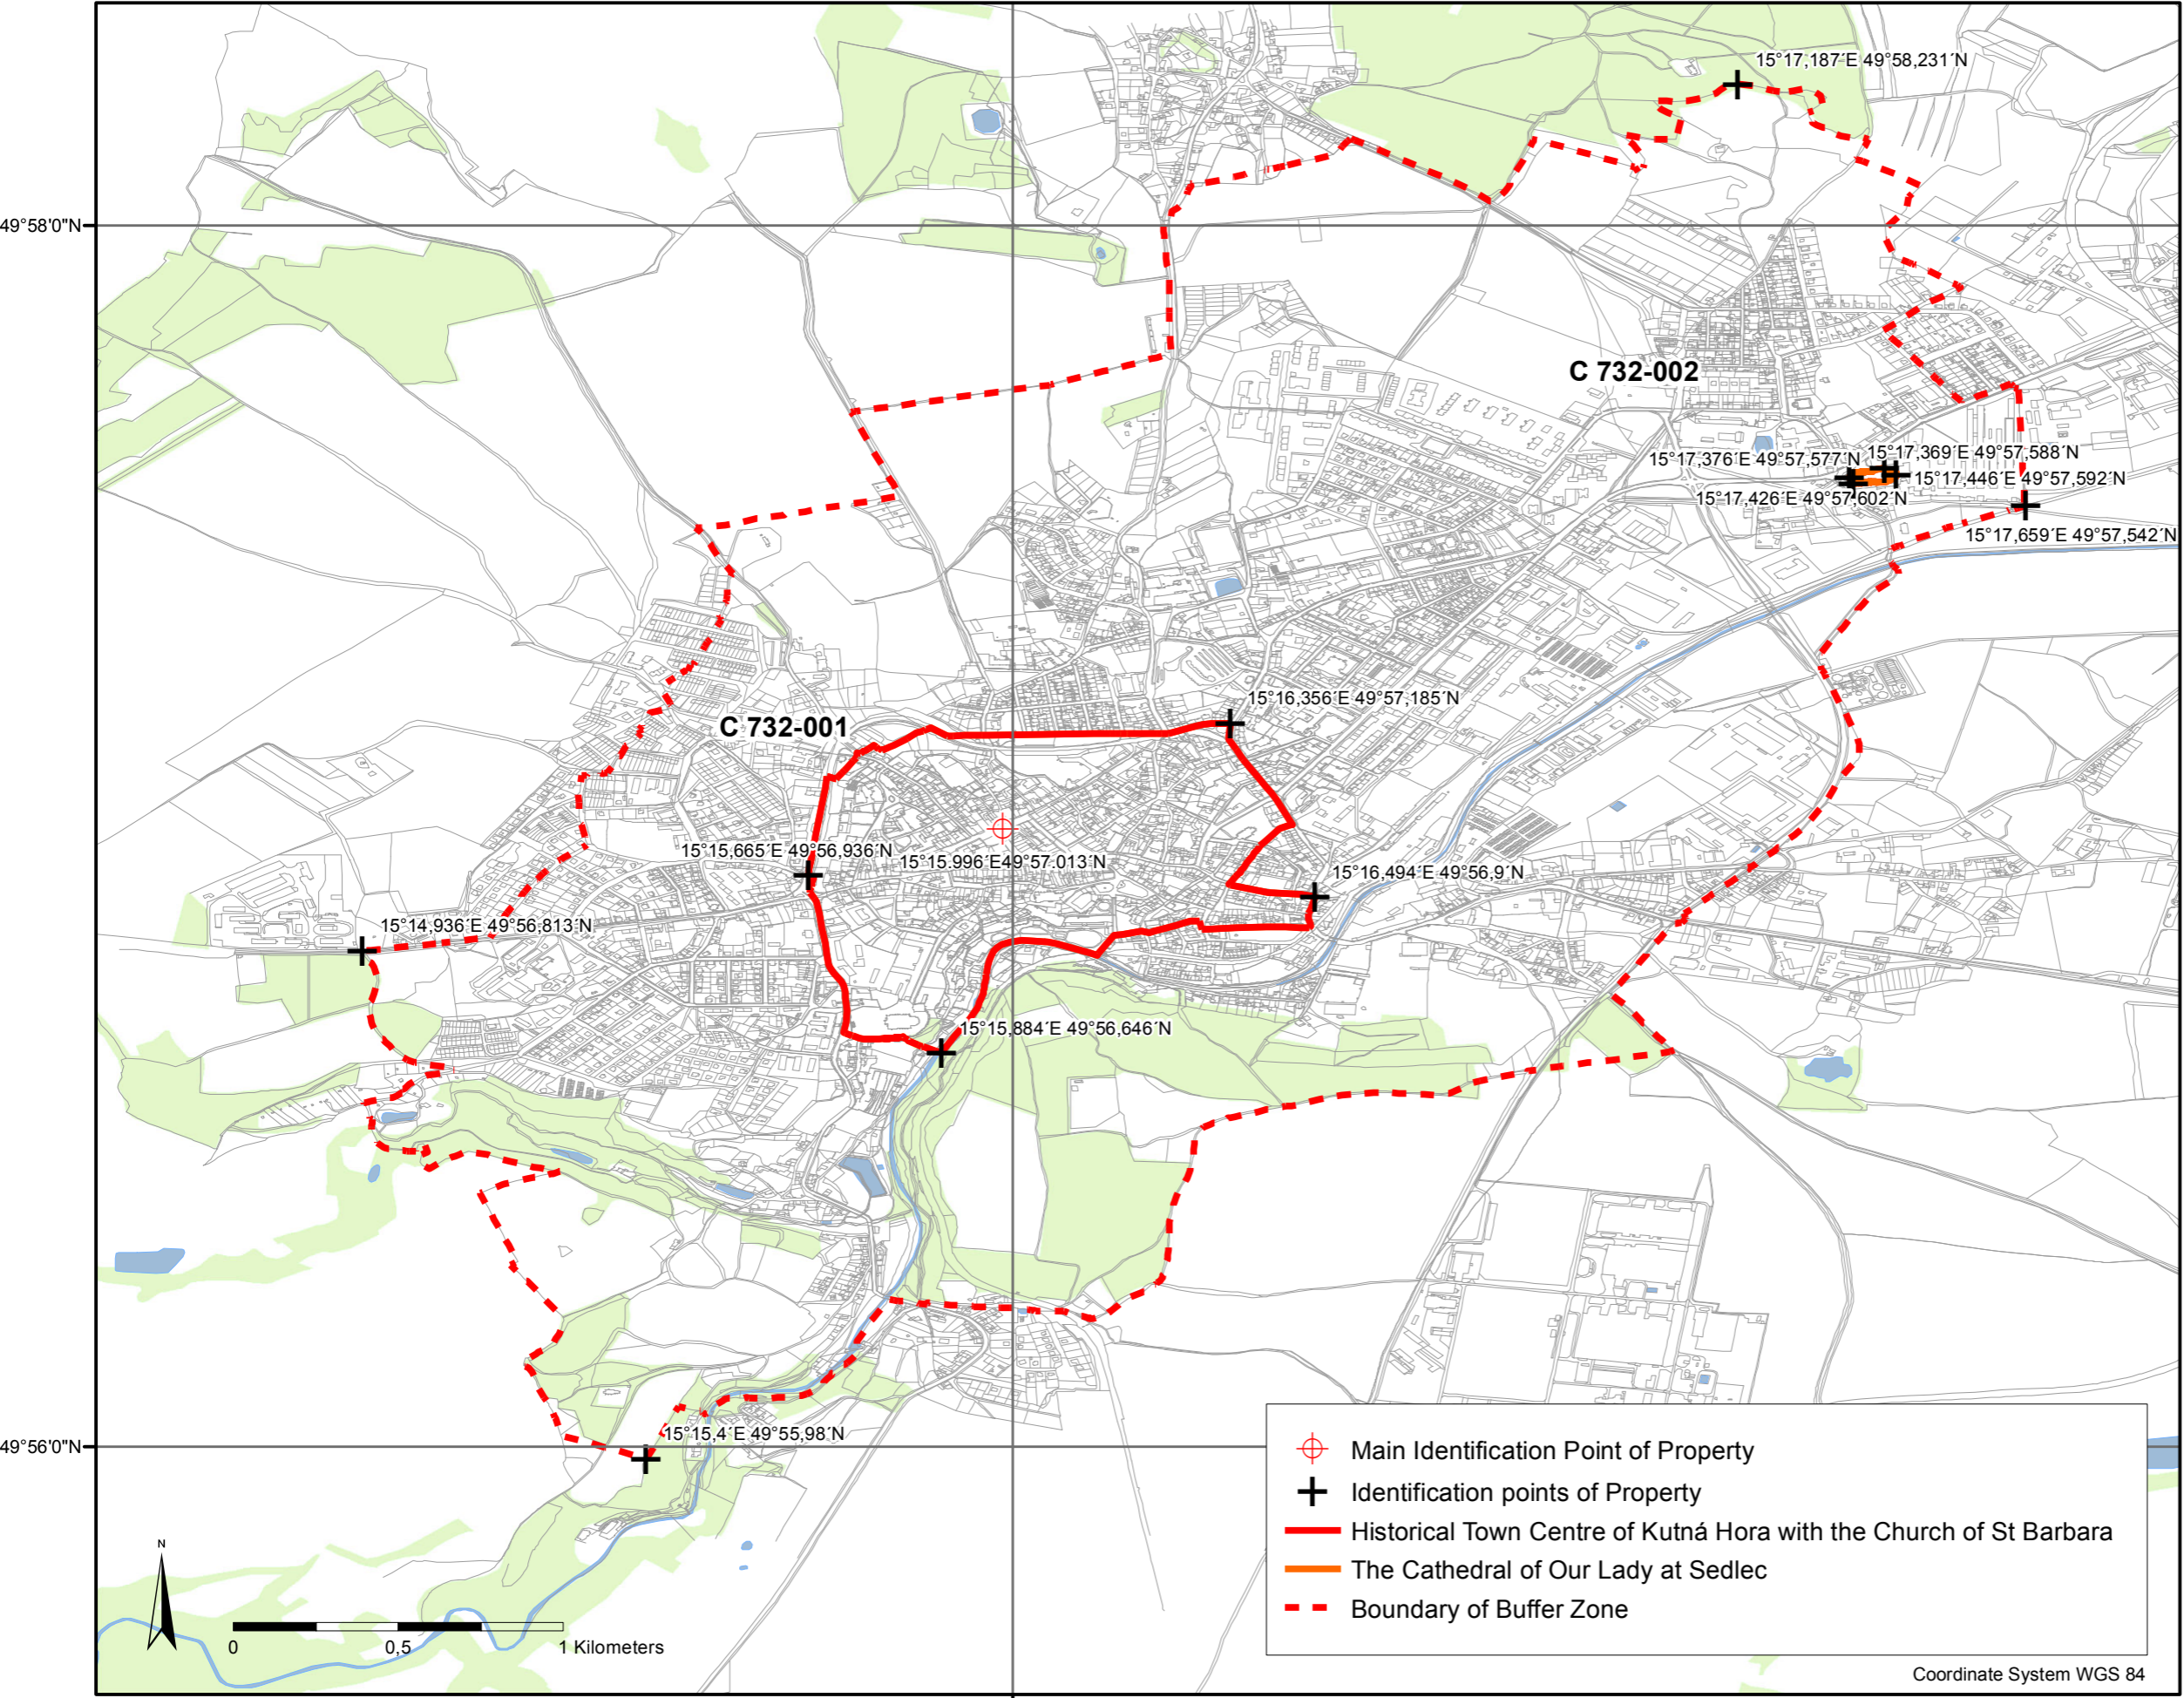

Kutná Hora: Historical Town Centre with the Church of St Barbara and the Cathedral of Our Lady at Sedlec, C 732

- C 732 - 001**
Historical Town Centre with the Church of St Barbara
- C 732 - 002**
The Cathedral of Our Lady at Sedlec

1 : 20 000

© 2010 National Heritage Institute
Czech Republic

-  Main Identification Point of Property
-  Identification points of Property
-  Historical Town Centre of Kutná Hora with the Church of St Barbara
-  The Cathedral of Our Lady at Sedlec
-  Boundary of Buffer Zone

Coordinate System WGS 84

15°16'0"E

49°58'0"N

49°56'0"N