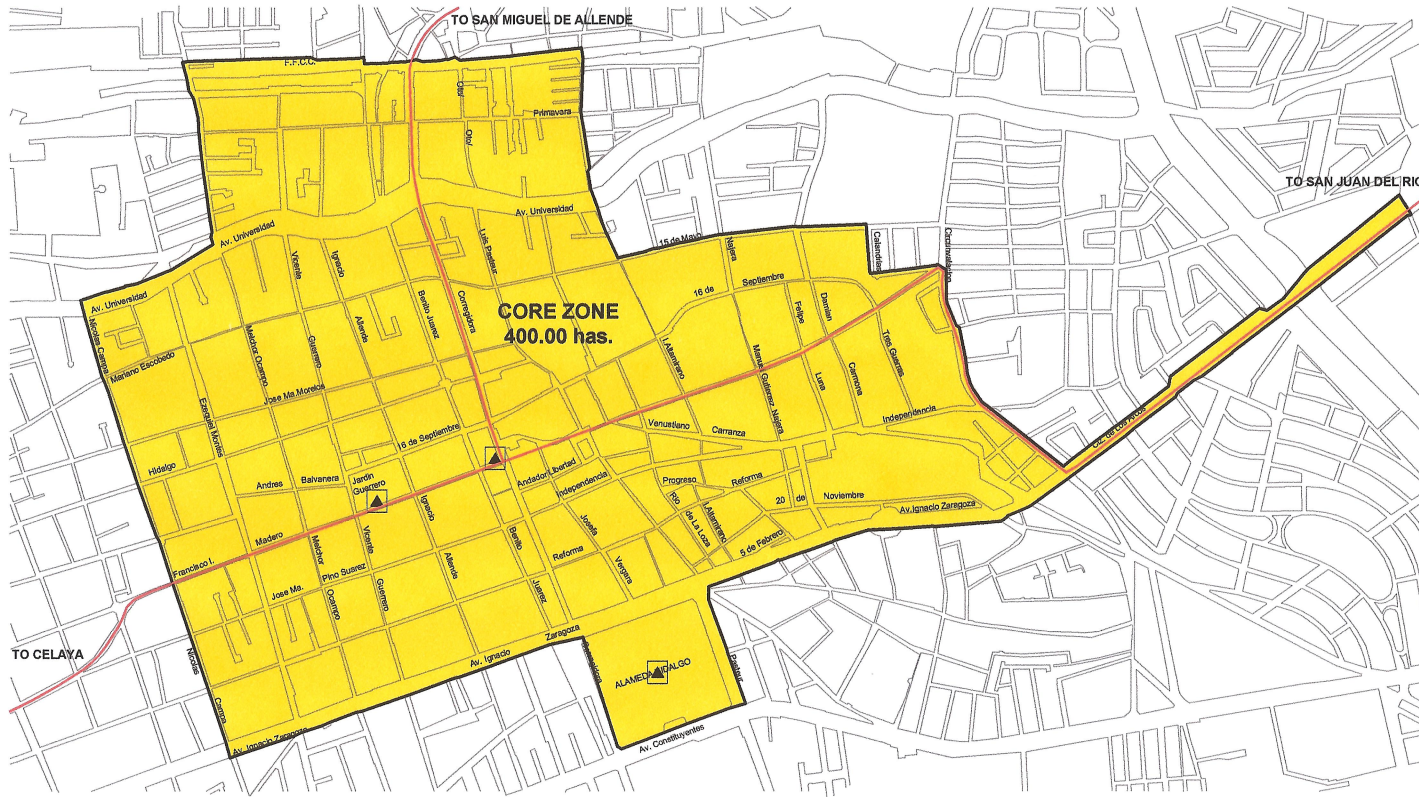

DATE: NOV, 2009 SCALE: 1:13430
0 25 50
GRAPHIC SCALE METERS