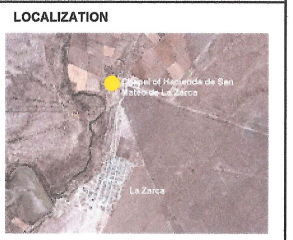

DURANGO STATE
GOVERNMENT

NAME OF PROPERTY
CAMINO REAL DE TIERRA ADENTRO

KEY: **DM-028**
IDENTIFICATION OF THE CHAPEL OF SAN MATEO AND
FORMER HACIENDA OF LA ZARCA
CADASTRAL MAP

NAME OF SITE: **CHAPEL OF SAN MATEO AND
FORMER HACIENDA OF LA ZARCA**

NOMENCLATURE

-  CORE ZONE
-  BUFFER ZONE
-  CHAPEL
-  SQUARE
-  PLOTS
-  STATE
-  ROYAL ROAD

DATE: **NOV, 2009** SCALE: **1:7513**

0 100 200 300
METERS