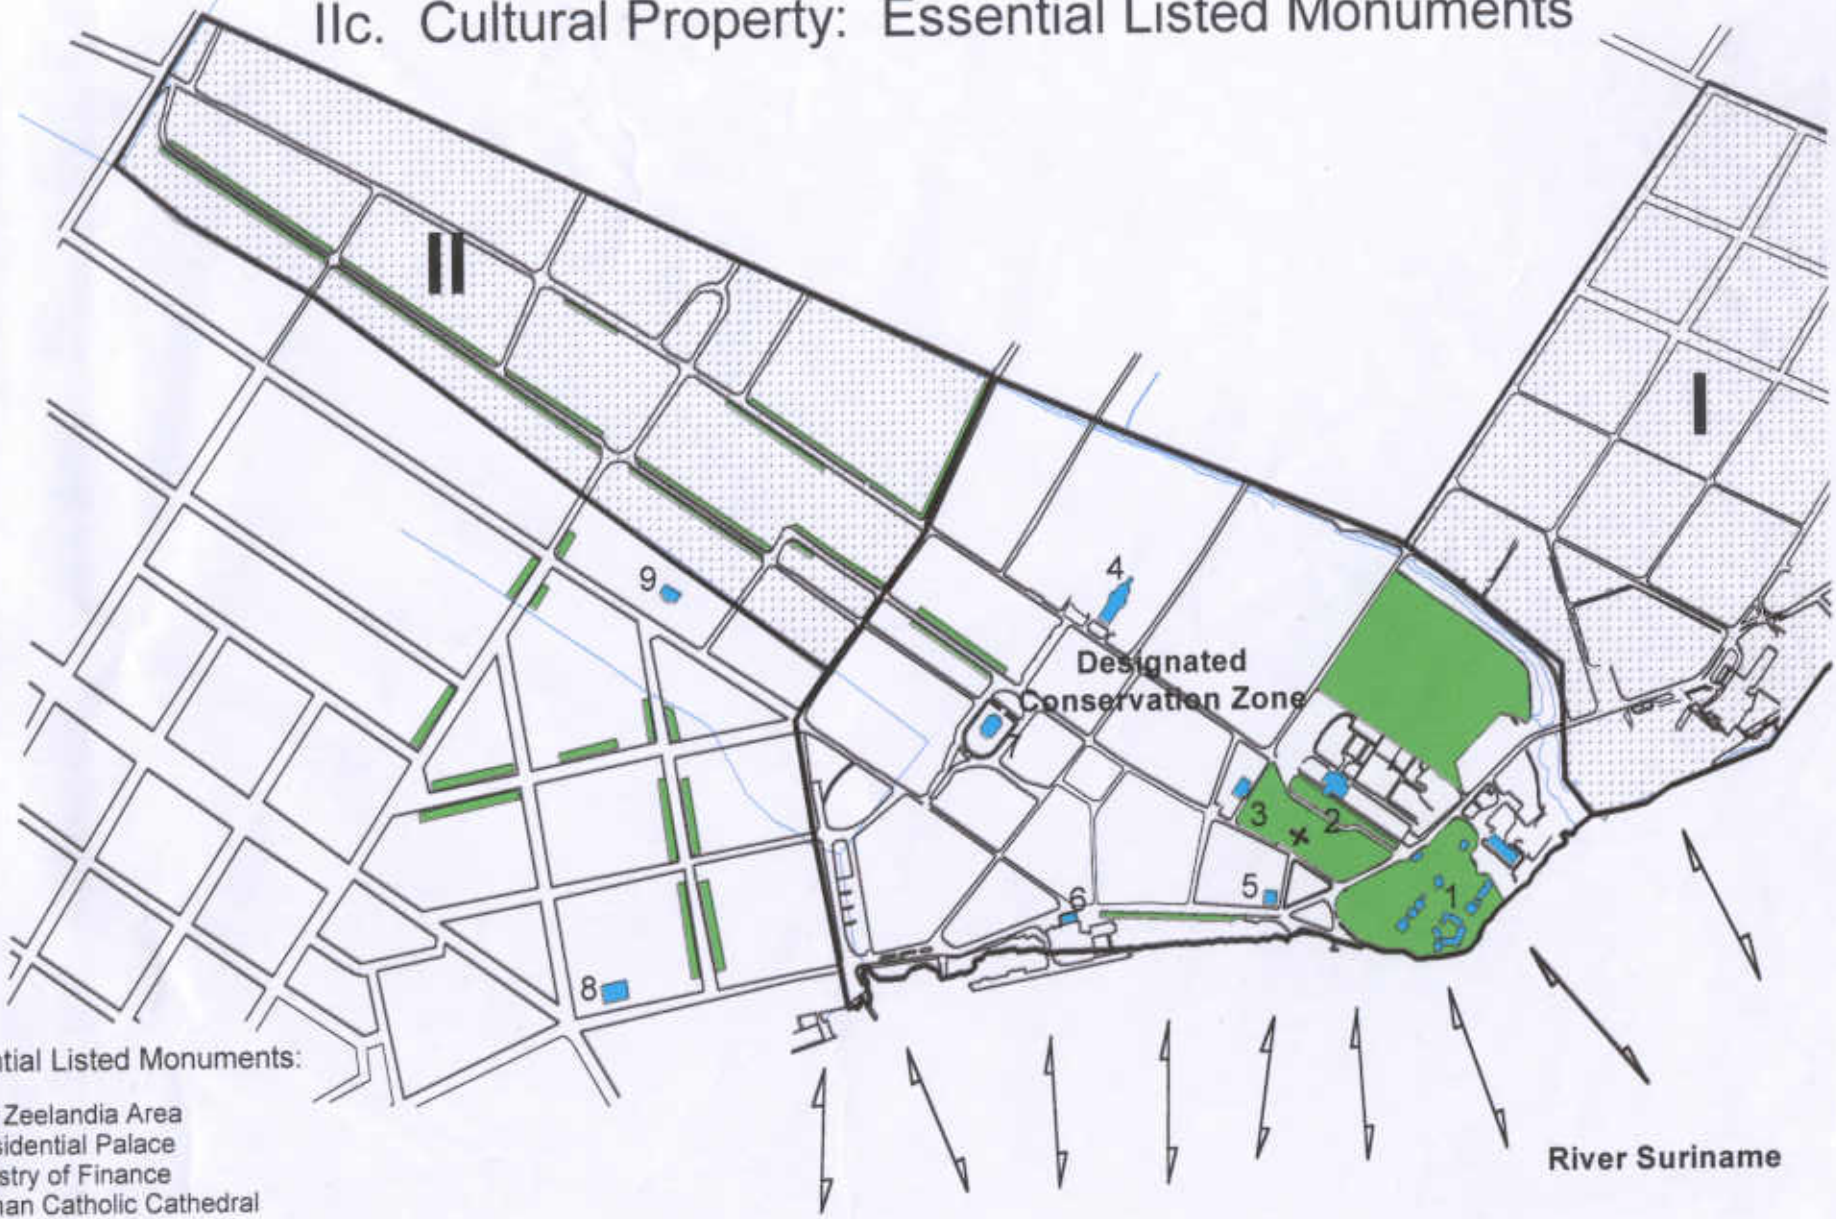

IIc. Cultural Property: Essential Listed Monuments

Essential Listed Monuments:

1. Fort Zeelandia Area
2. Presidential Palace
3. Ministry of Finance
4. Roman Catholic Cathedral
5. "Corner House"
6. "De Waag"
7. Reformed Church
8. Lutheran Church
9. Synagogue "Neve Shalom"

Buffer Zone
 I. Wijk Combé
 II. 18th Century Urban Expansion

Scale 1:10,000

 Vistas
 Green Area