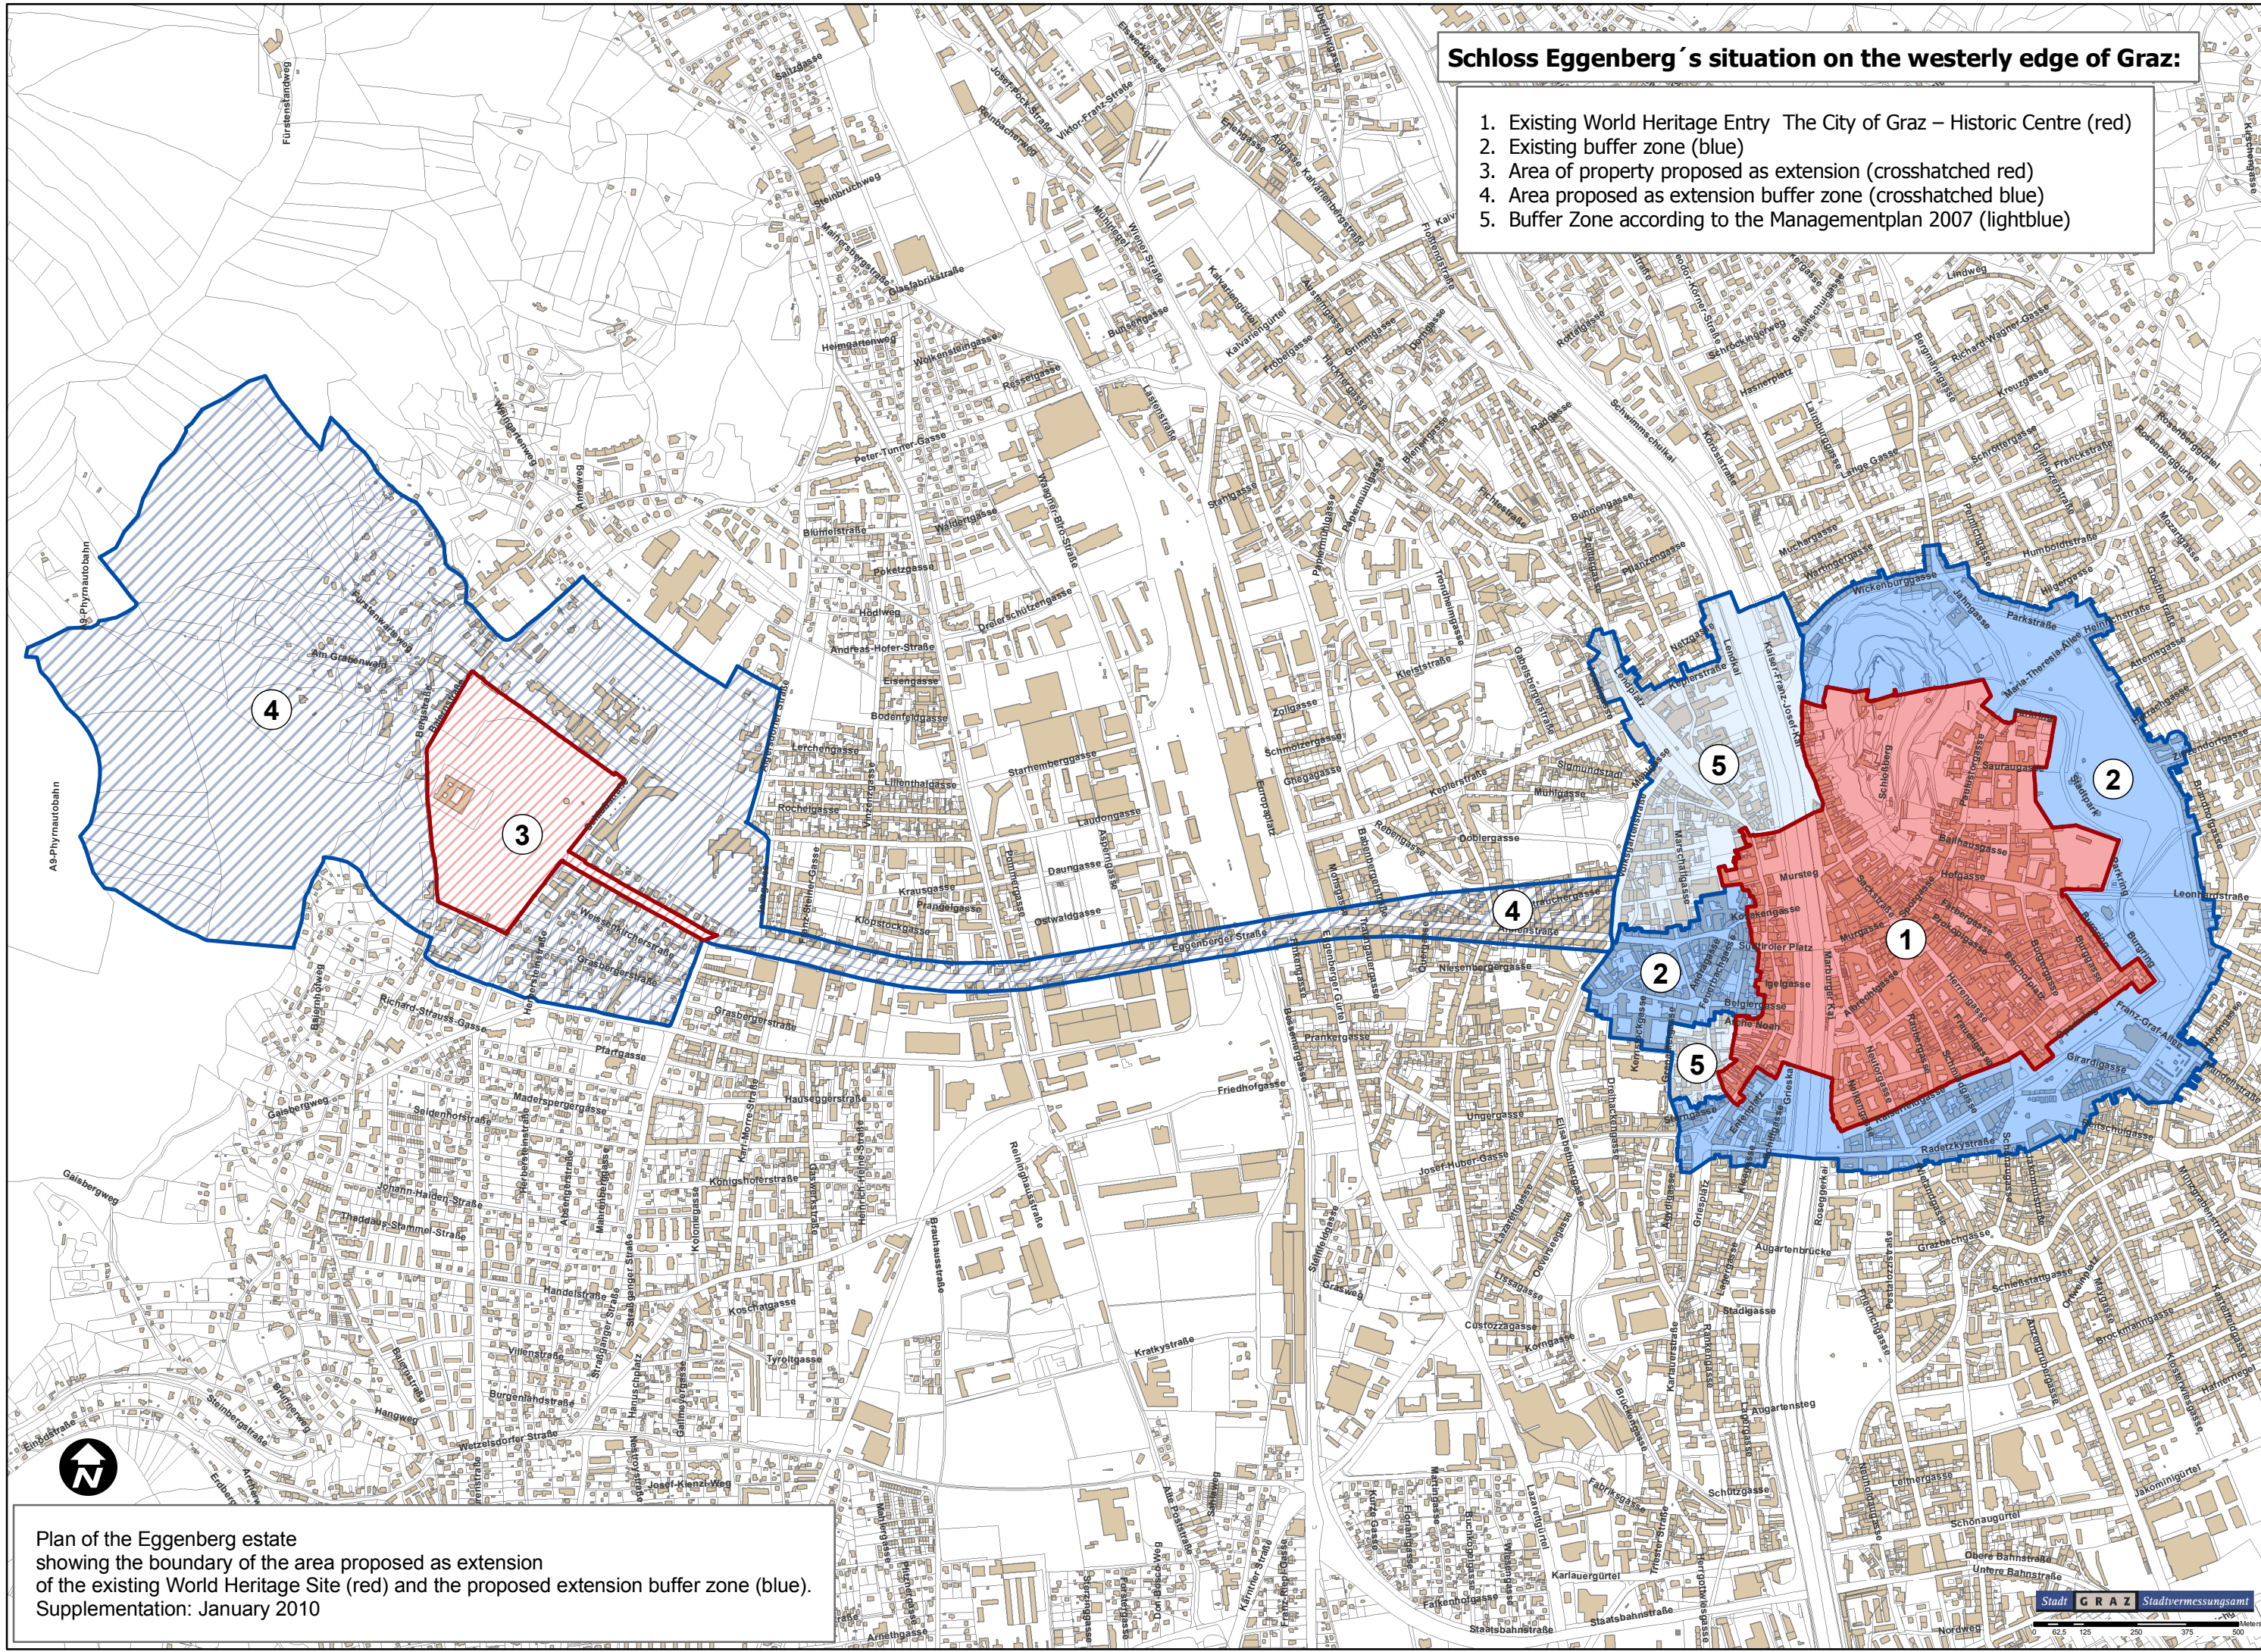

**Schloss Eggenberg's situation on the westerly edge of Graz:**

1. Existing World Heritage Entry The City of Graz – Historic Centre (red)
2. Existing buffer zone (blue)
3. Area of property proposed as extension (crosshatched red)
4. Area proposed as extension buffer zone (crosshatched blue)
5. Buffer Zone according to the Managementplan 2007 (lightblue)

Plan of the Eggenberg estate showing the boundary of the area proposed as extension of the existing World Heritage Site (red) and the proposed extension buffer zone (blue).  
Supplementation: January 2010

Map II: Plan of the Eggenberg estate:  
showing the boundary of the area proposed as extension of the existing World Heritage Site (red)  
and the proposed extension buffer zone (blue).