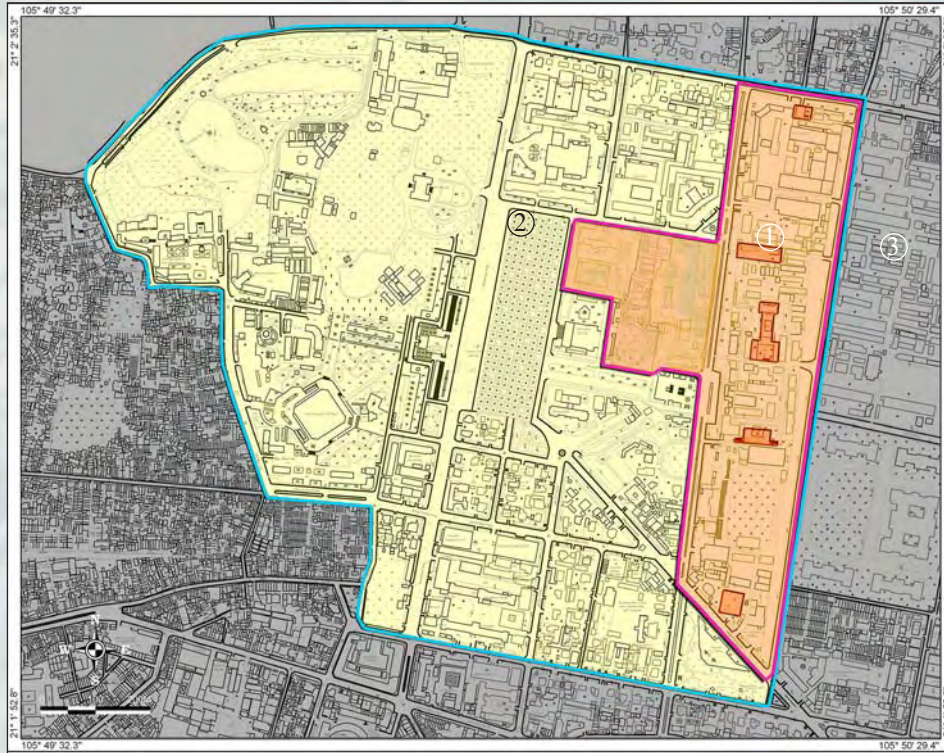

1e. Maps and Drawings, Border of the nominated Property and Buffer Zone:

 *Map 9: Boundary of the Central Sector of the Imperial Citadel of Thang Long-Hanoi*

- ① The Central Sector of the Imperial Citadel of Thang Long - Hanoi
- ② Ba Dinh Political Centre
- ③ Ministry of Defence

1f. Area of nominated property and Buffer Zone:

① Nominated property

② Buffer Zone

- ✦ Nominated property: 18.395 ha, comprising two areas:
 - + Hanoi Ancient Citadel: 13.865 ha
 - + Archaeological Site at 18 Hoang Dieu street: 4.530 ha
- ✦ Buffer Zone: 108 ha
- ✦ Total: 126.395 ha