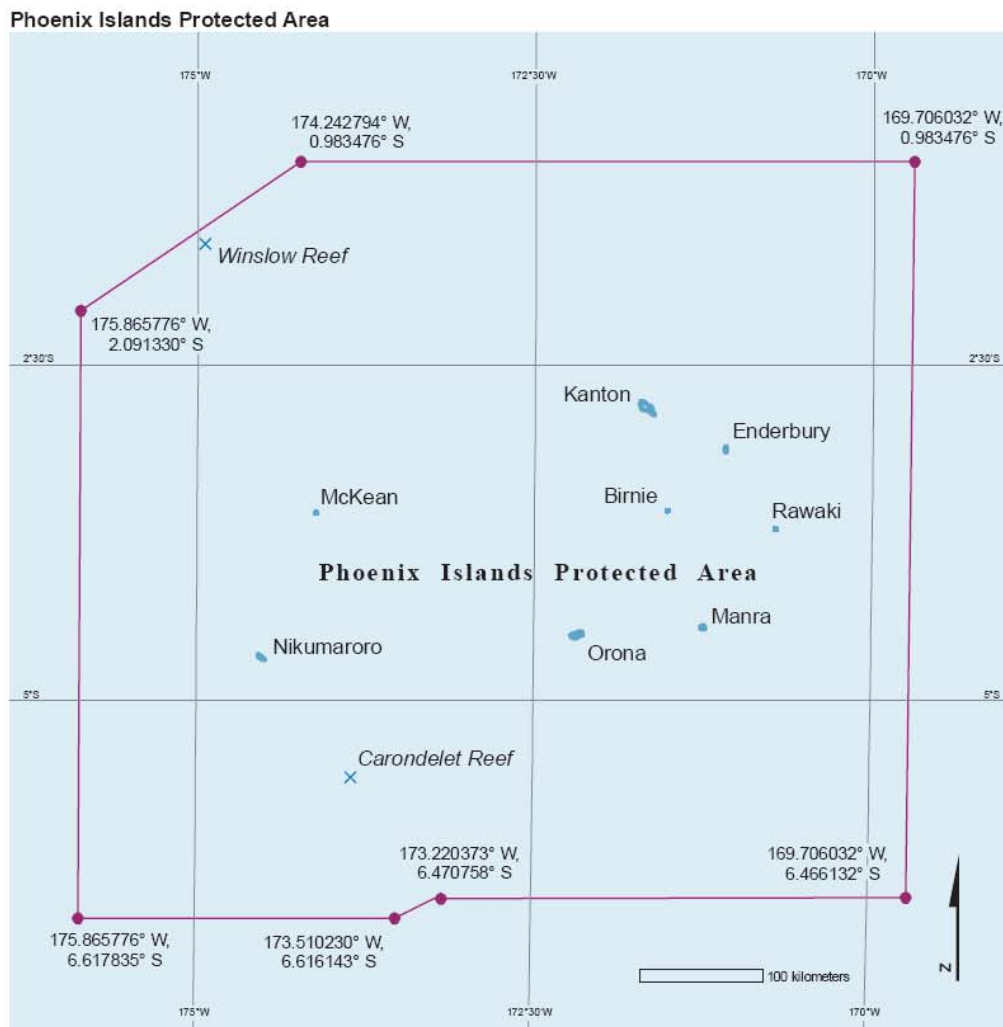

1. e) Maps and plans, showing the boundaries of the nominated property and buffer zone

Map 1. Phoenix Islands Protected Area Boundary Map

-  PIPA boundary
-  PIPA coordinate
-  atoll
-  submerged reef

scale: 1/5,000,000
 projection: Sinusoidal
 central meridian: 180°
 datum: WGS84

data:
 Conservation International - Pacific Islands
 VMap0, National Geospatial Intelligence Agency

acknowledgements:
 New England Aquarium

© 2008 K. Koenig, CI Maps