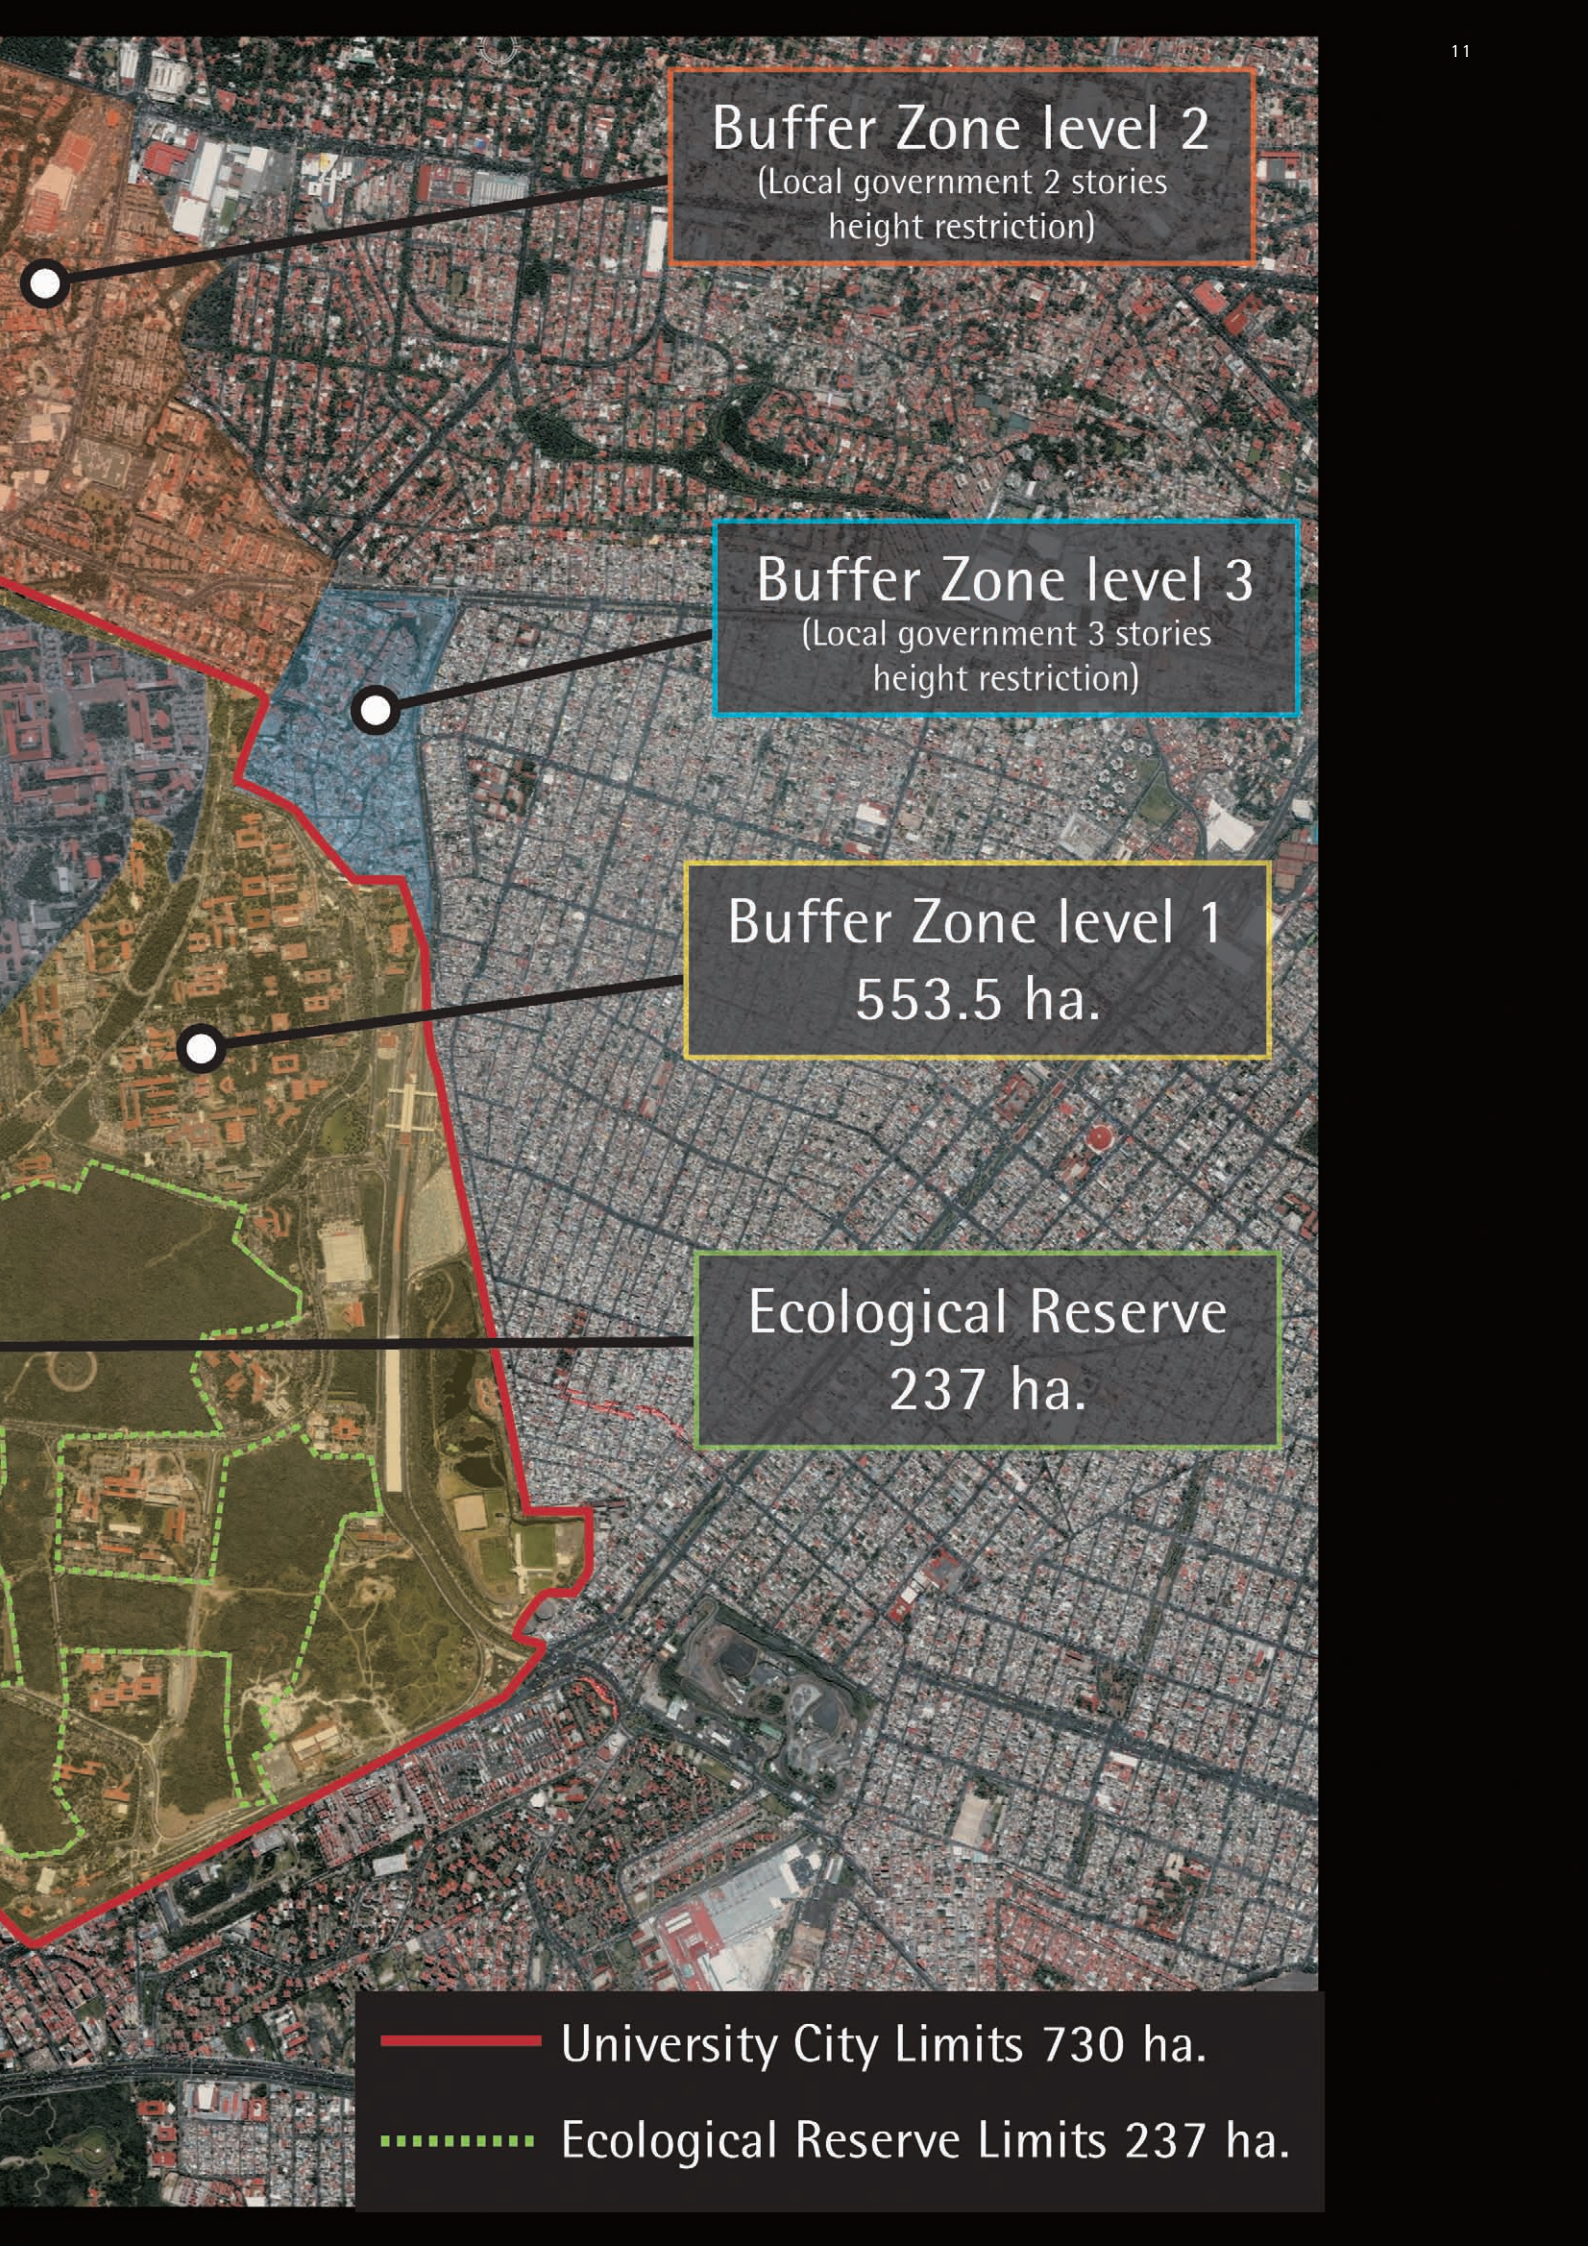

Core Zone
176.5 ha.

Buffer Zone Level 2
(Local government 2 stories
height restriction)

Buffer Zone level 2
(Local government 2 stories height restriction)

Buffer Zone level 3
(Local government 3 stories height restriction)

Buffer Zone level 1
553.5 ha.

Ecological Reserve
237 ha.

— University City Limits 730 ha.
- - - Ecological Reserve Limits 237 ha.