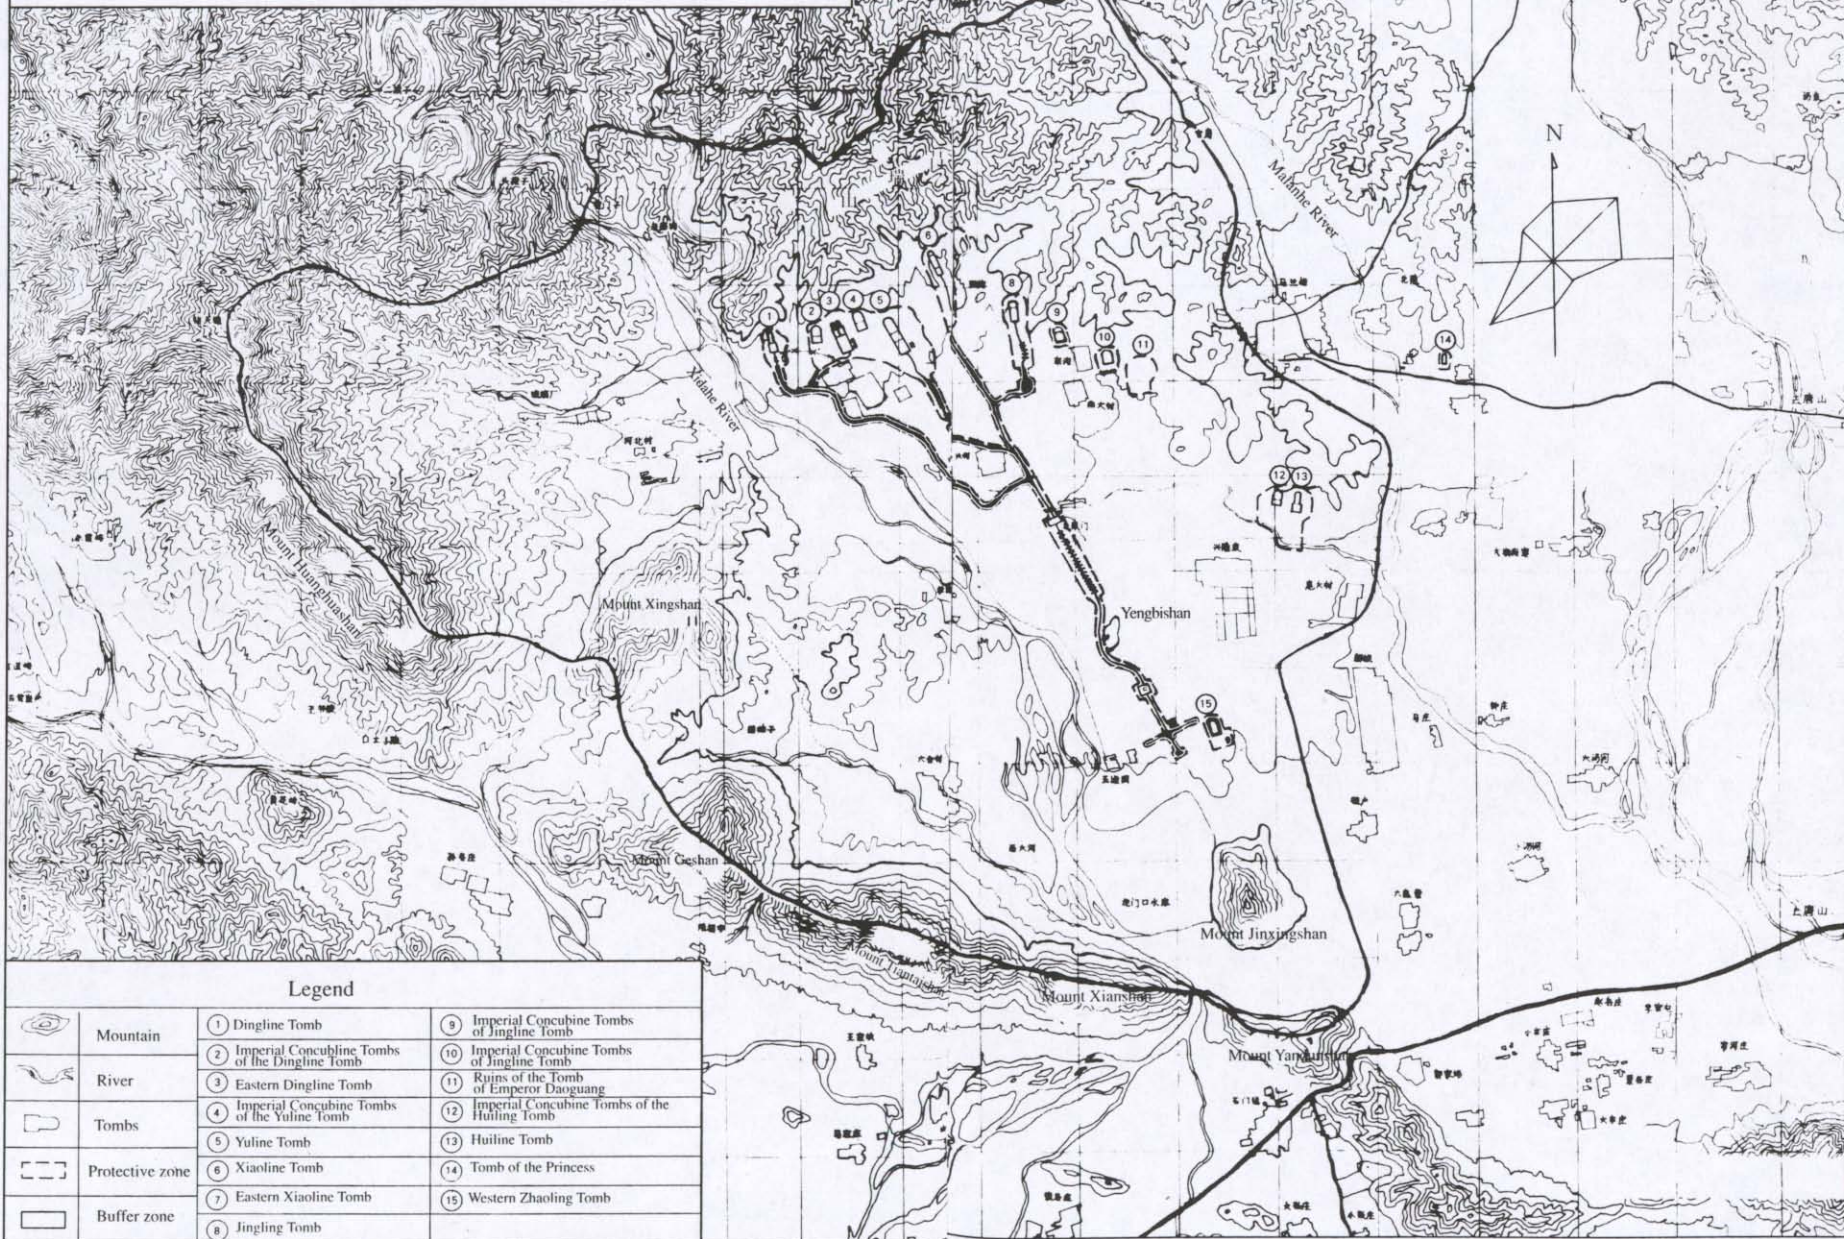

Map of the protective zone of the Eastern Qing Tombs

Legend

	Mountain	① Dingline Tomb	⑨ Imperial Concubine Tombs of Jingline Tomb
	River	② Imperial Concubine Tombs of the Dingline Tomb	⑩ Imperial Concubine Tombs of Jingline Tomb
	Tombs	③ Eastern Dingline Tomb	⑪ Ruins of the Tomb of Emperor Daowang
	Protective zone	④ Imperial Concubine Tombs of the Yulin Tomb	⑫ Imperial Concubine Tombs of the Huling Tomb
	Buffer zone	⑤ Yulin Tomb	⑬ Huilin Tomb
		⑥ Xiaolin Tomb	⑭ Tomb of the Princess
		⑦ Eastern Xiaolin Tomb	⑮ Western Zhaojing Tomb
		⑧ Jingling Tomb	