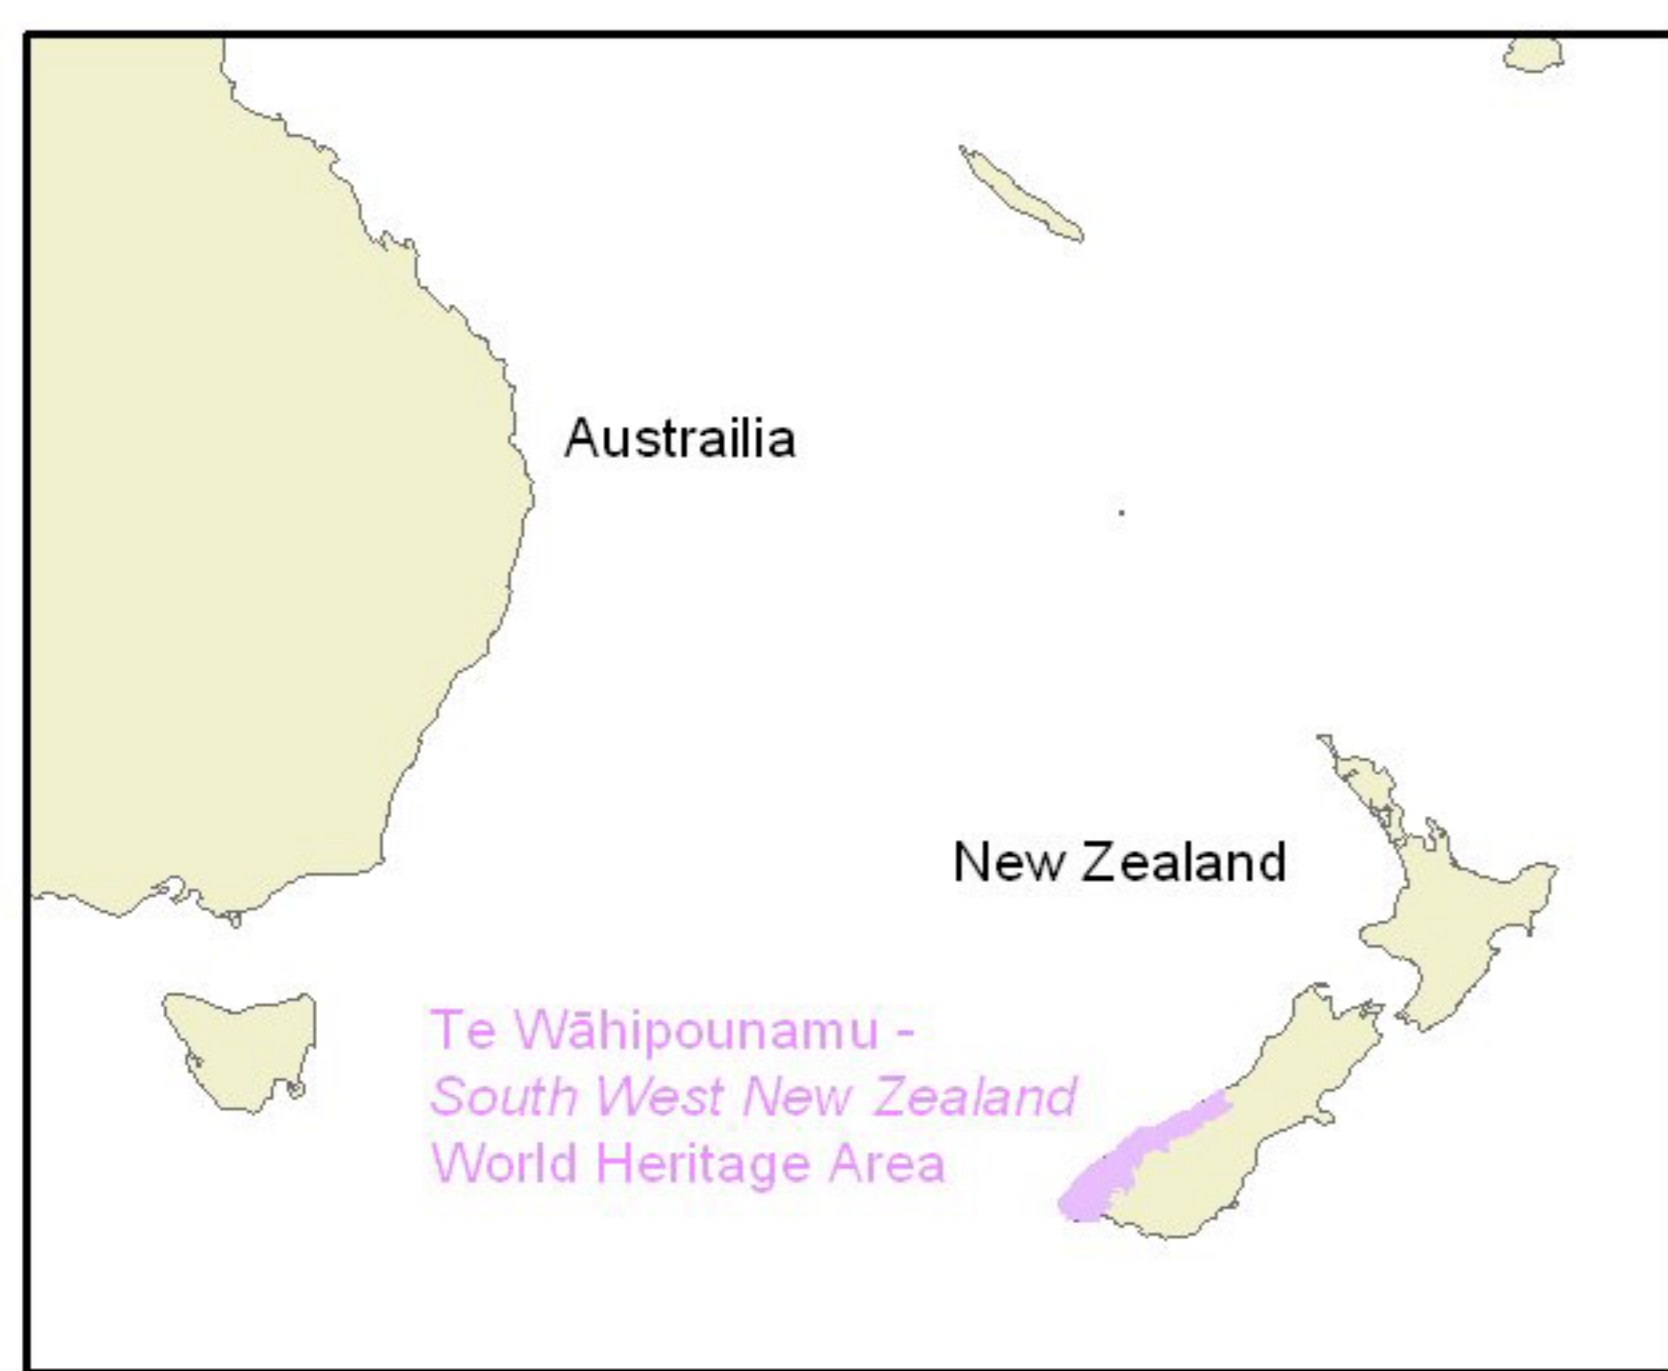

Te Wāhipounamu - South West New Zealand World Heritage Area

Legend

- Department of Conservation Offices
- 🏠 Conservation Visitor Centres
- Conservancy boundaries
- Main Roads
- National Parks within World Heritage Area
- ▭ Wilderness Areas
- - - Proposed Wilderness Areas
- Te Wāhipounamu - South West New Zealand World Heritage Area