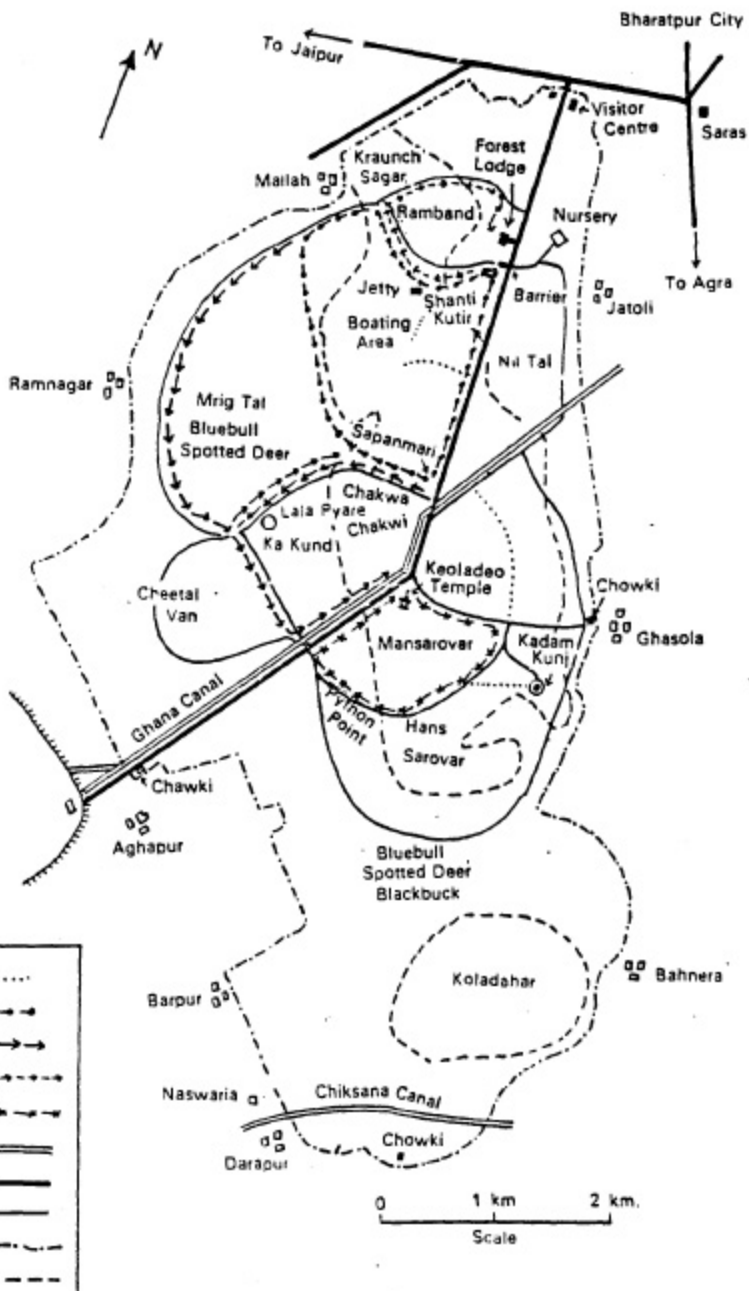

MAP OF KEOLADEO NATIONAL PARK BHARATPUR

Trail Dyke
Trail No. 3	→→→→→
Trail No. 4	→→→→→
Trail No. 1	- - - - -
Trail No. 2	- - - - -
Canal	====
Road/blacktop	====
Jeepable Tracks	====
Boundary Wall	- - - - -
Waterline	- - - - -

0 1 km 2 km.
Scale