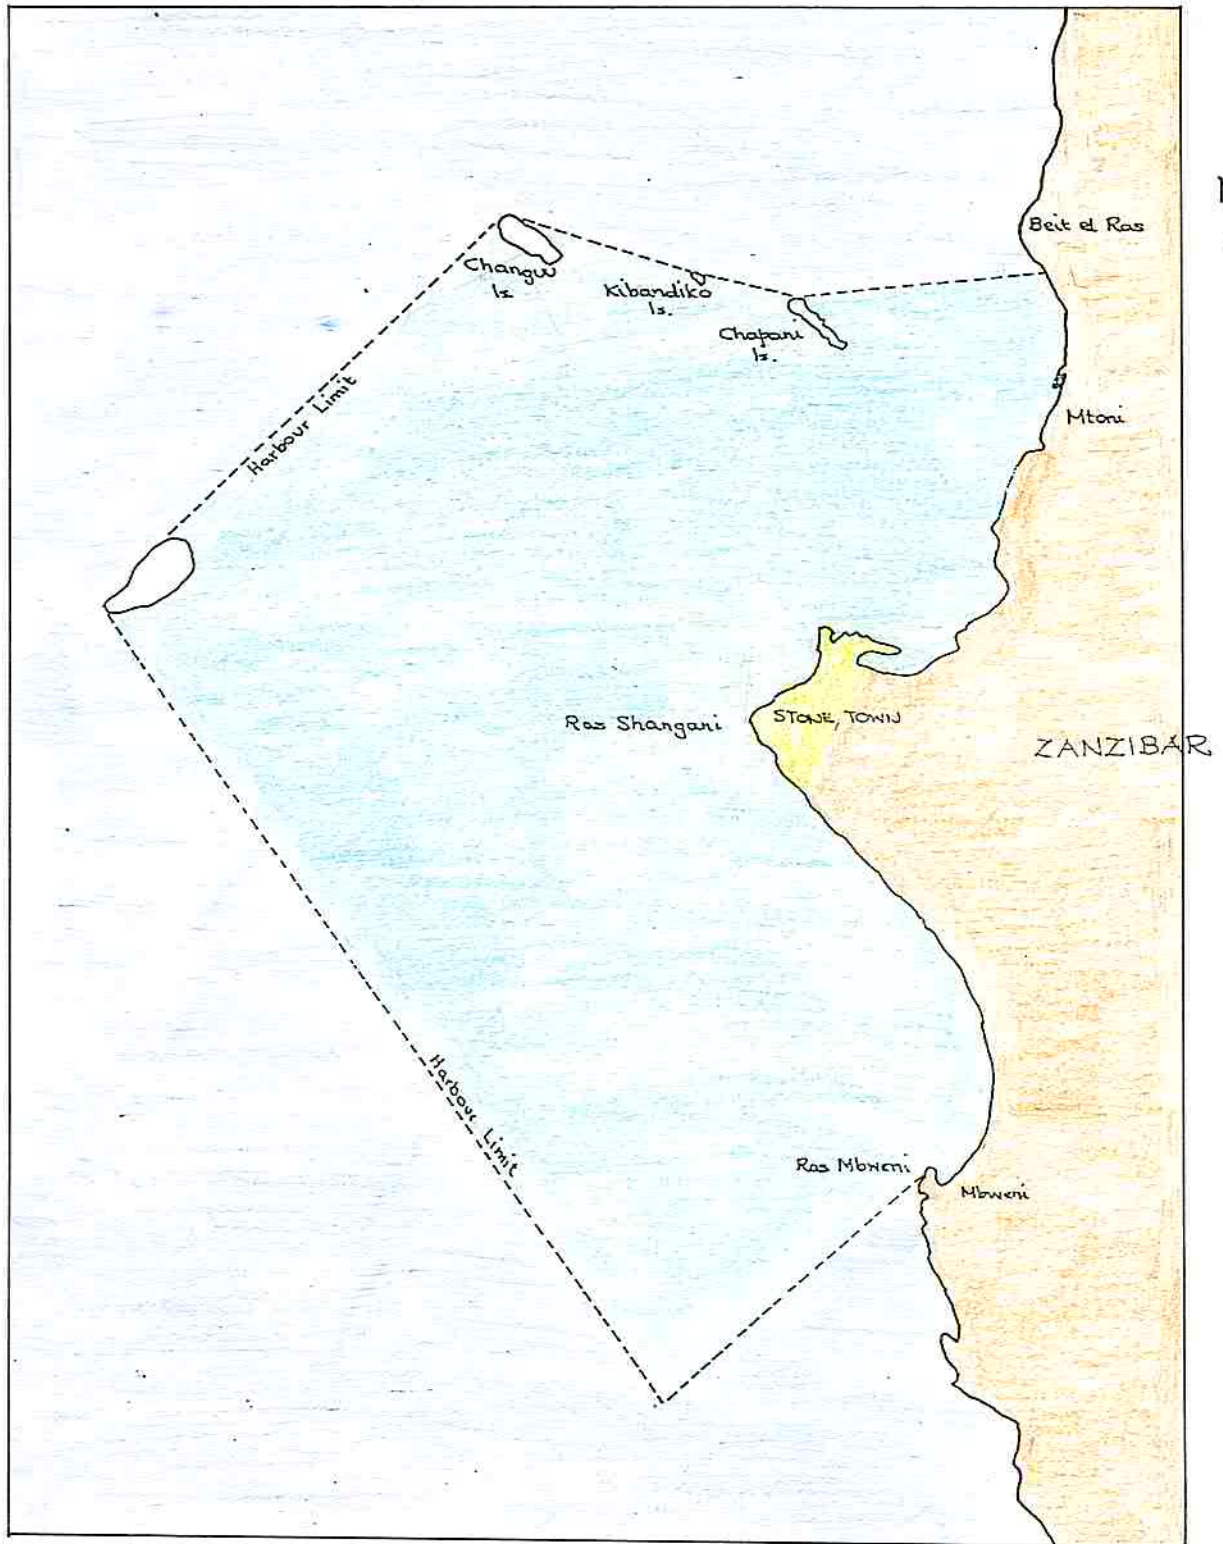

MAP SHOWING HARBOUR LIMIT

-  Extent of Zanzibar Port
-  Sea
-  Stone Town
-  Zanzibar Municipality

Scale 1:75,000