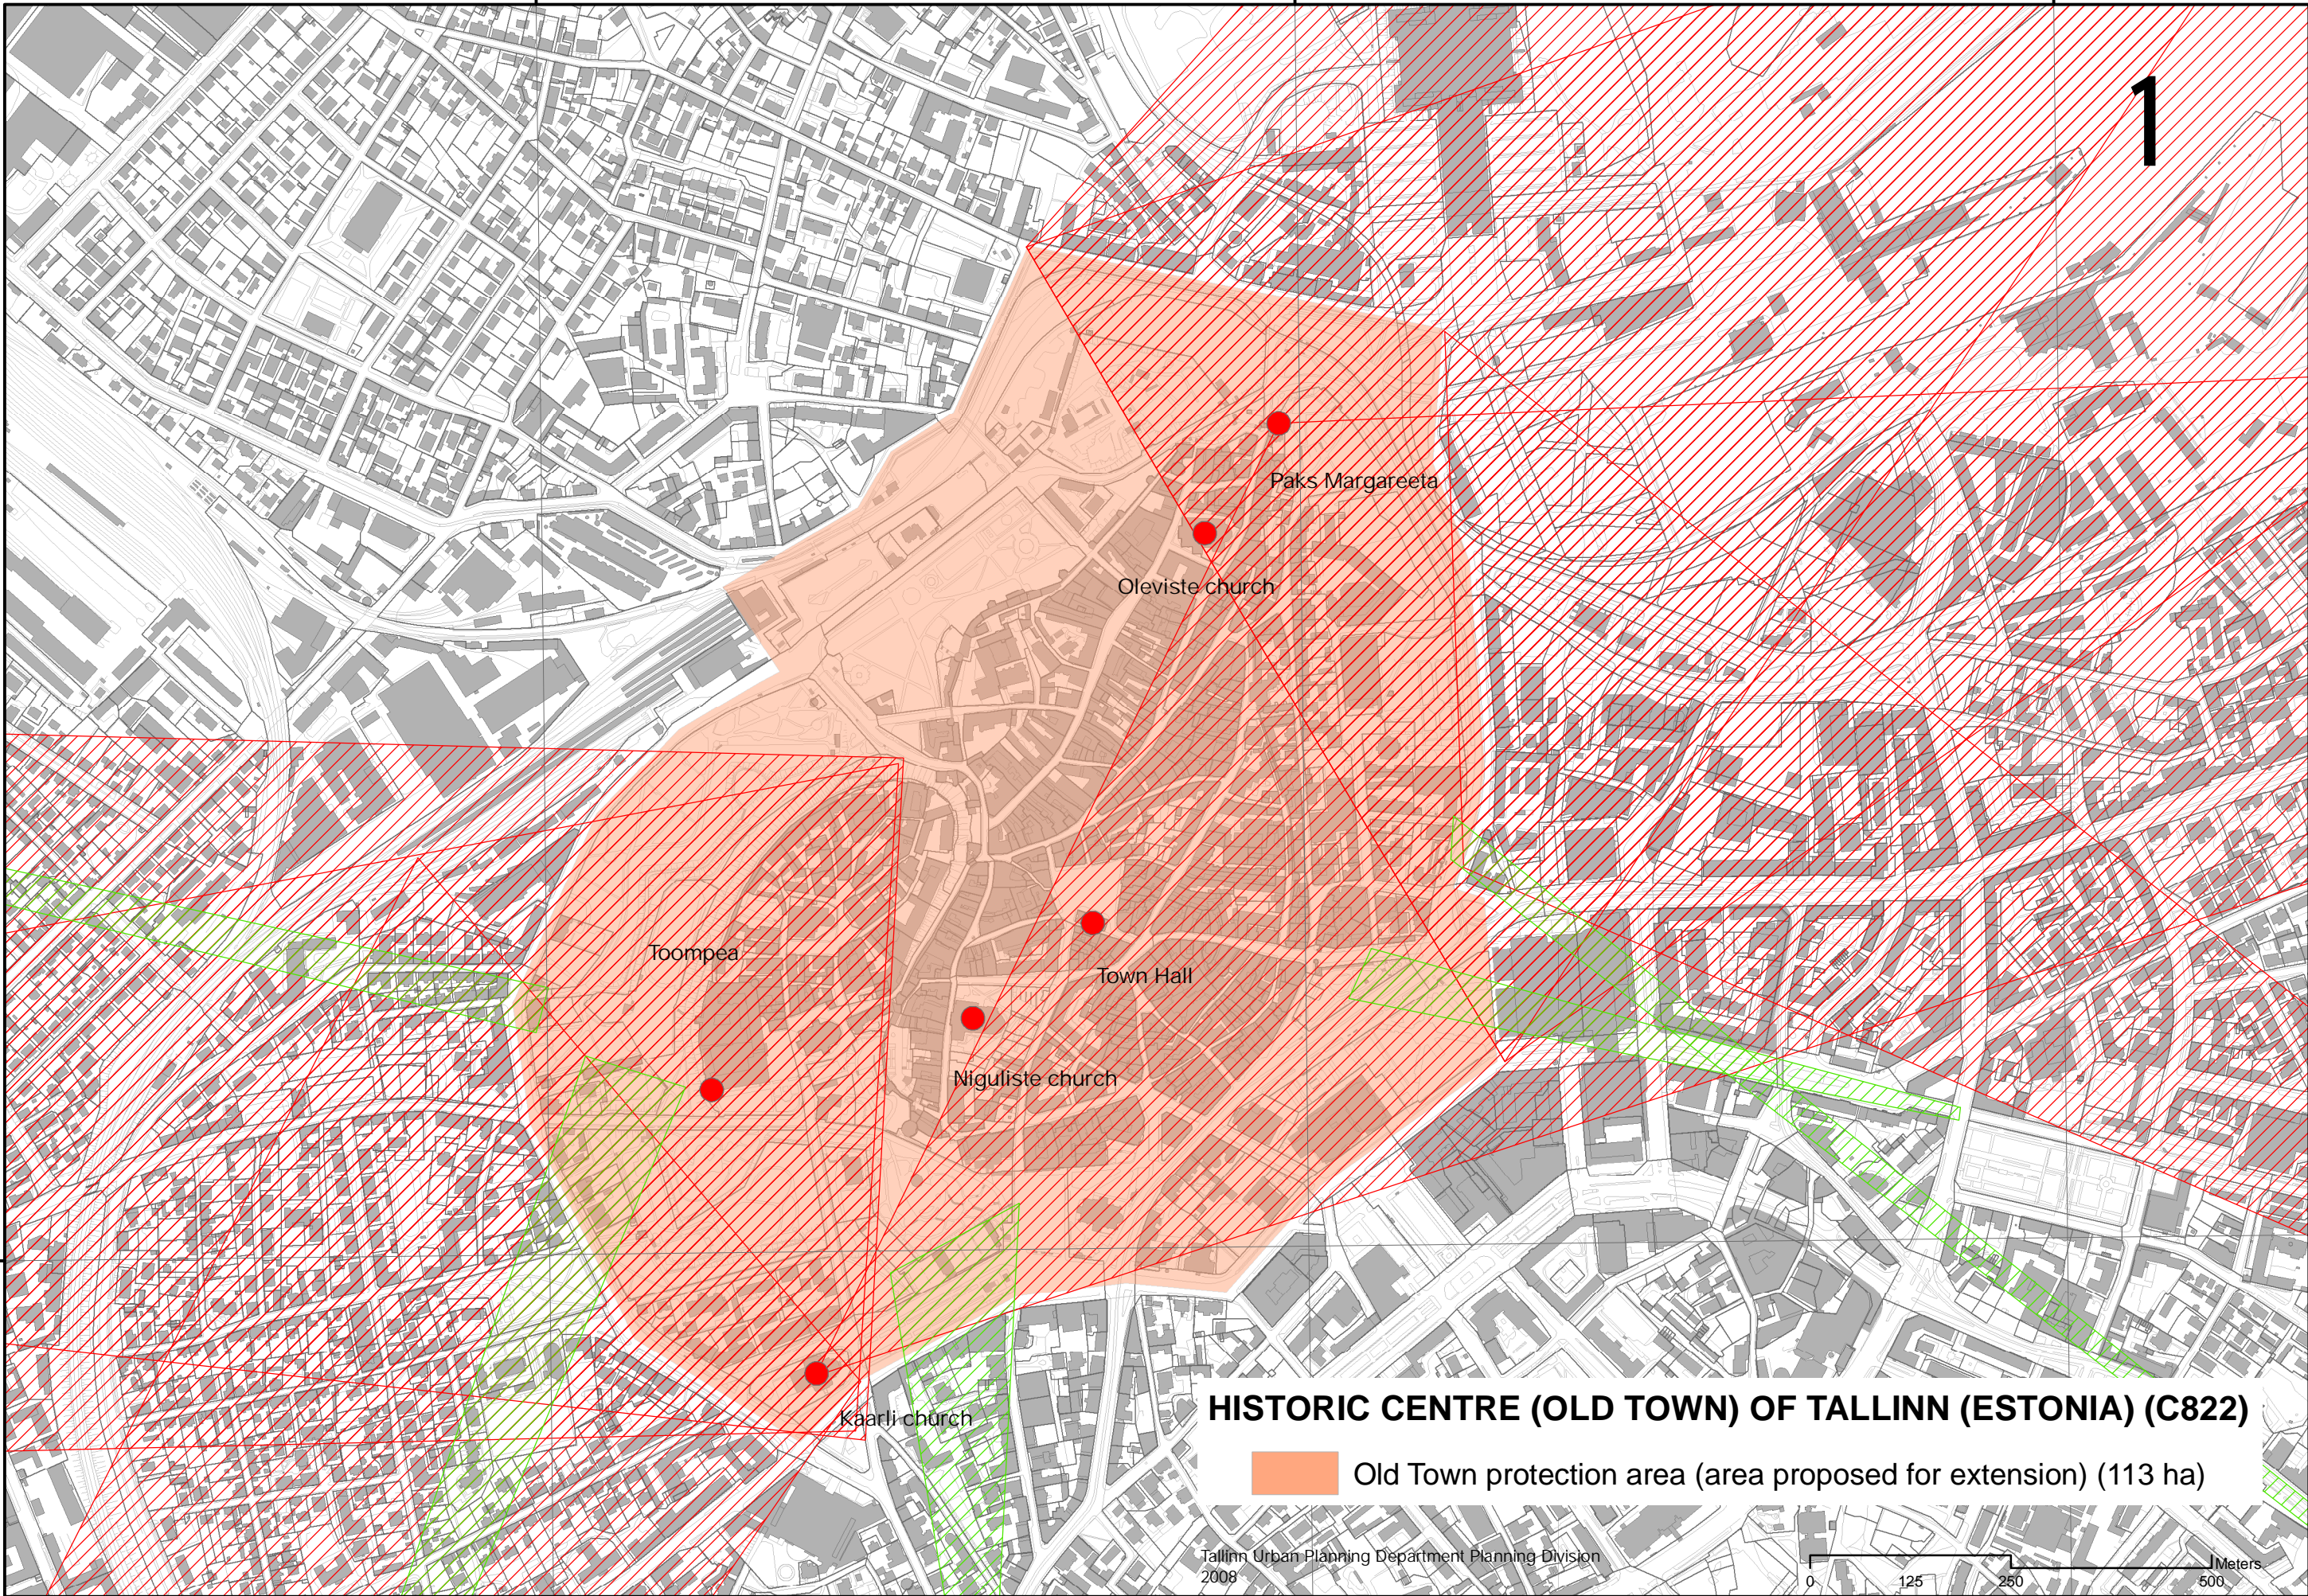

24°44'0"E

24°45'0"E

24°46'0"E

1

59°26'0"N

59°26'0"N

24°44'0"E

24°45'0"E

24°46'0"E

### HISTORIC CENTRE (OLD TOWN) OF TALLINN (ESTONIA) (C822)

Old Town protection area (area proposed for extension) (113 ha)

Tallinn Urban Planning Department Planning Division  
2008

0 125 250 500 Meters