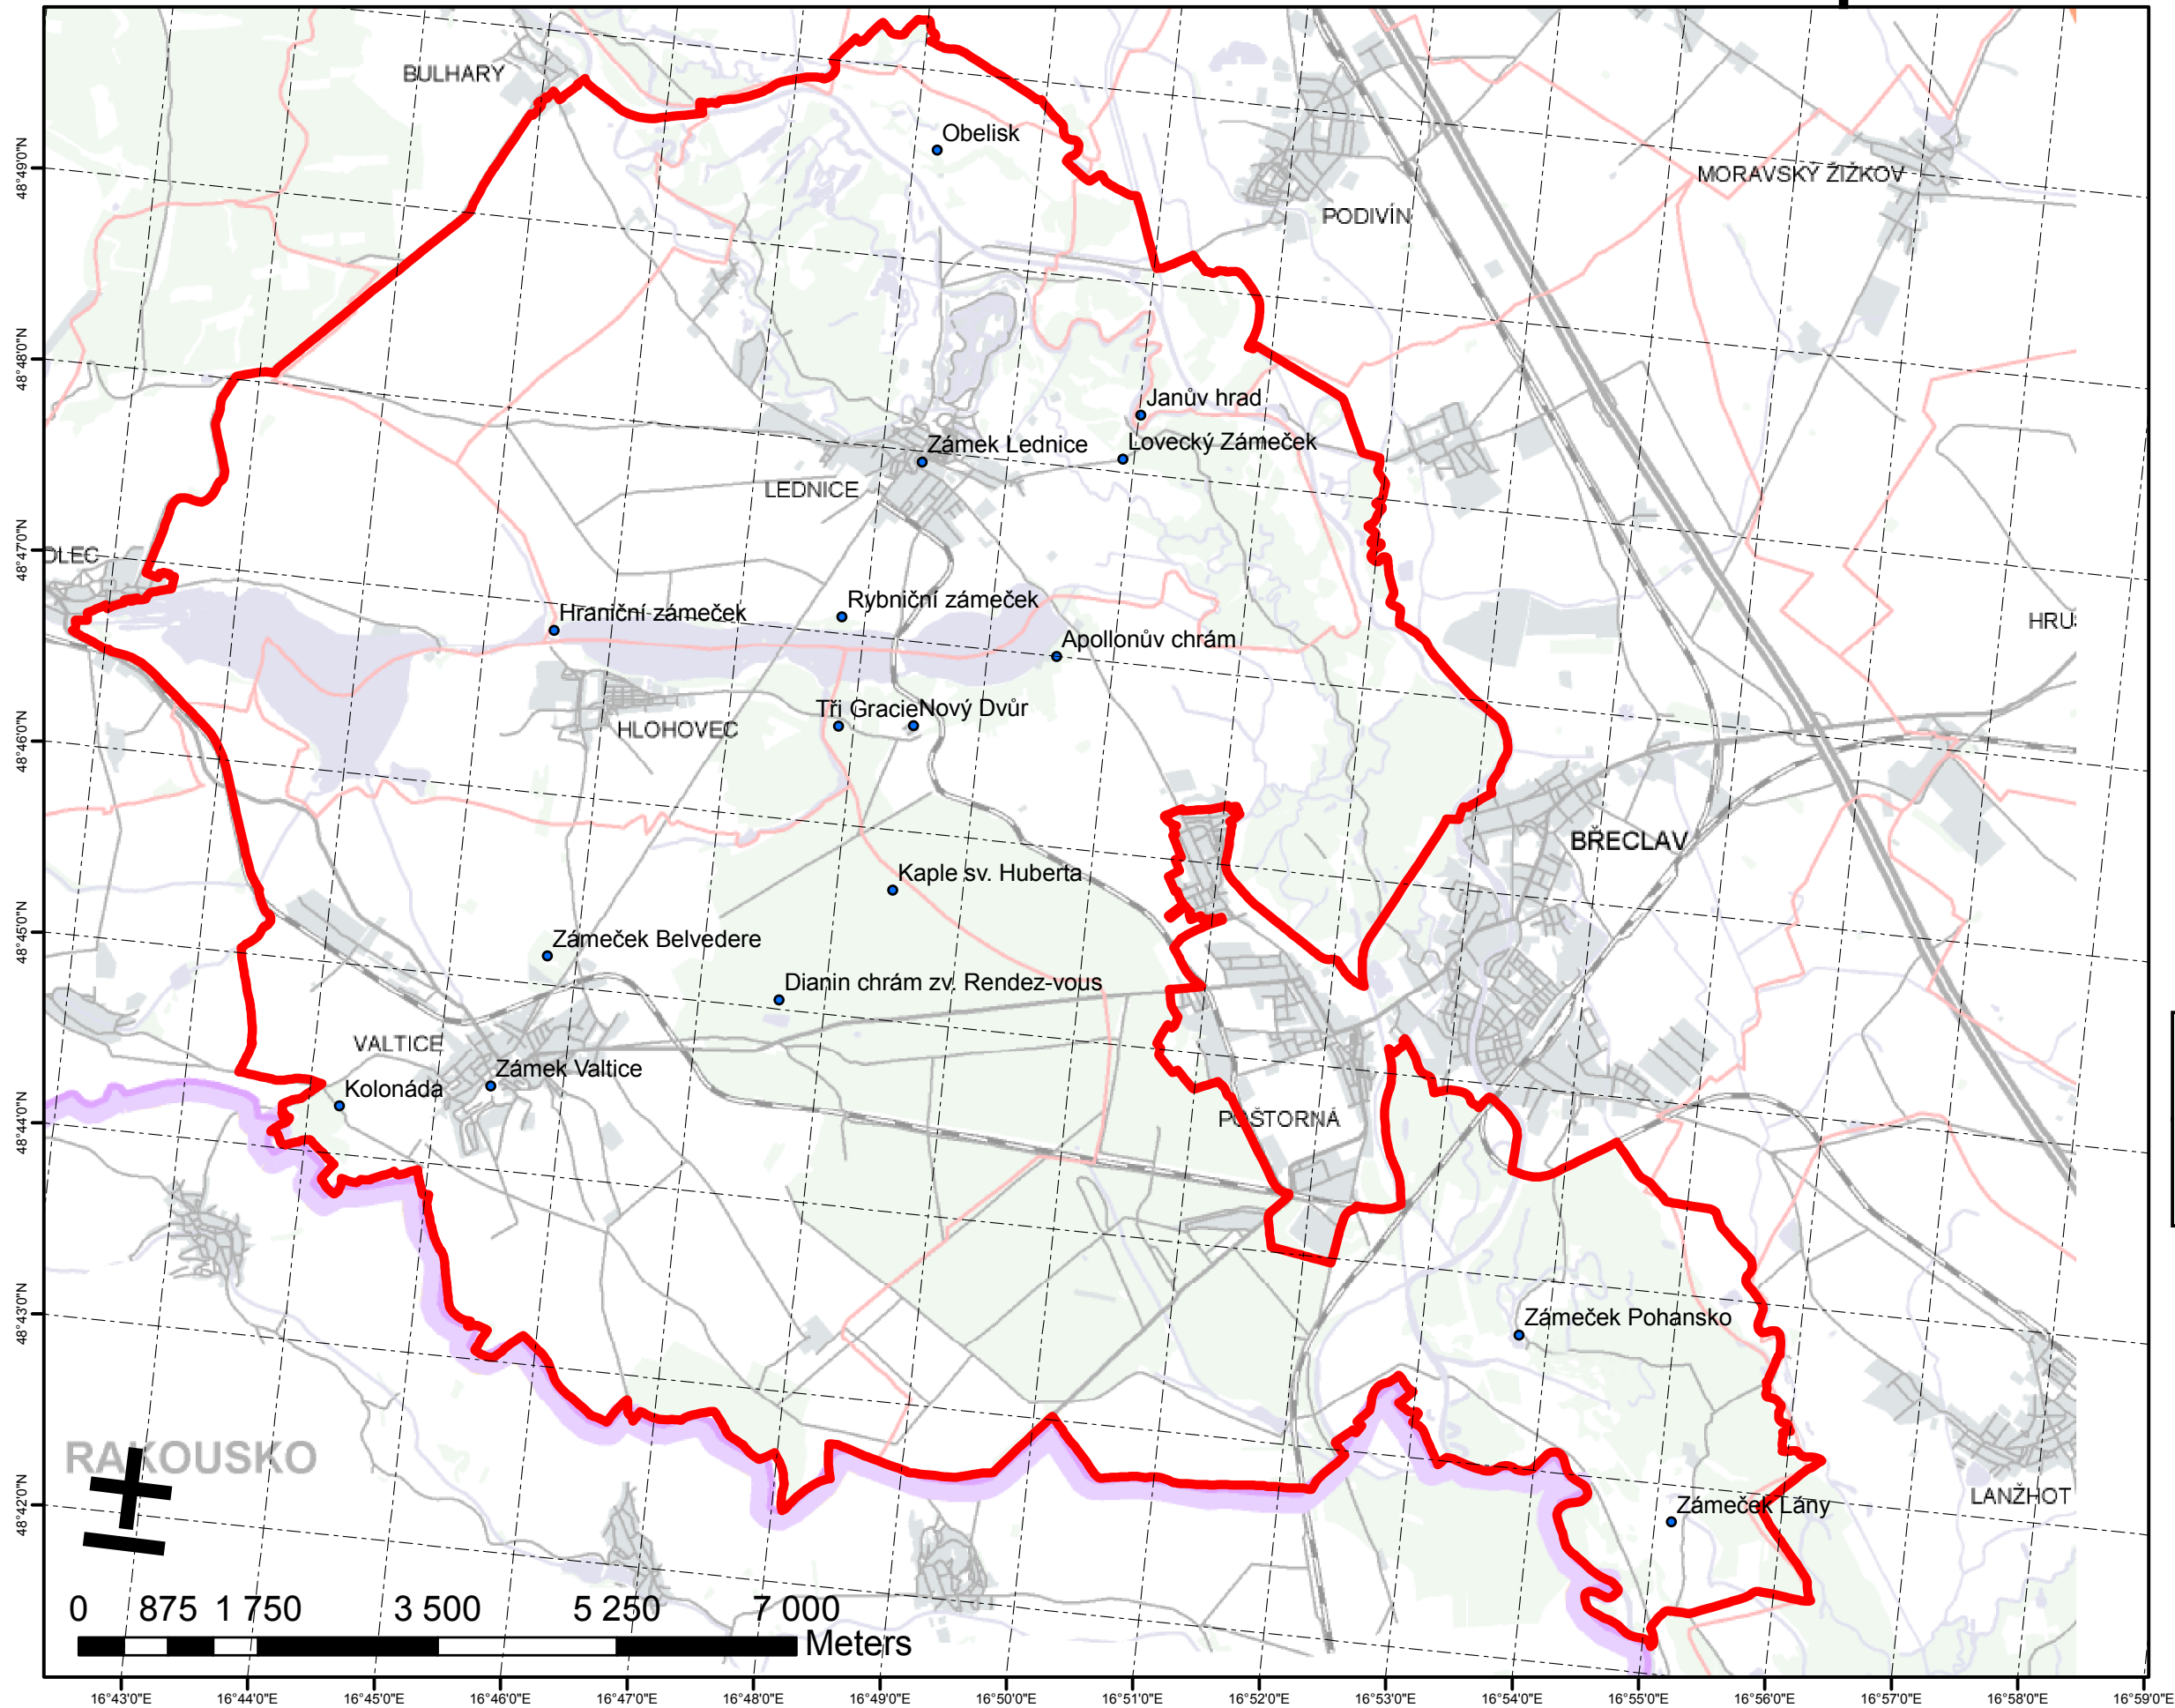

# Lednice-Valtice Cultural Landscape

**Legend**

- cultural monuments
- boundaries of WH site

1:65 000

Projection: S-JTSK  
graticule WGS 84  
(C) NIPROCOMOS  
June 2005

0 875 1 750 3 500 5 250 7 000 Meters