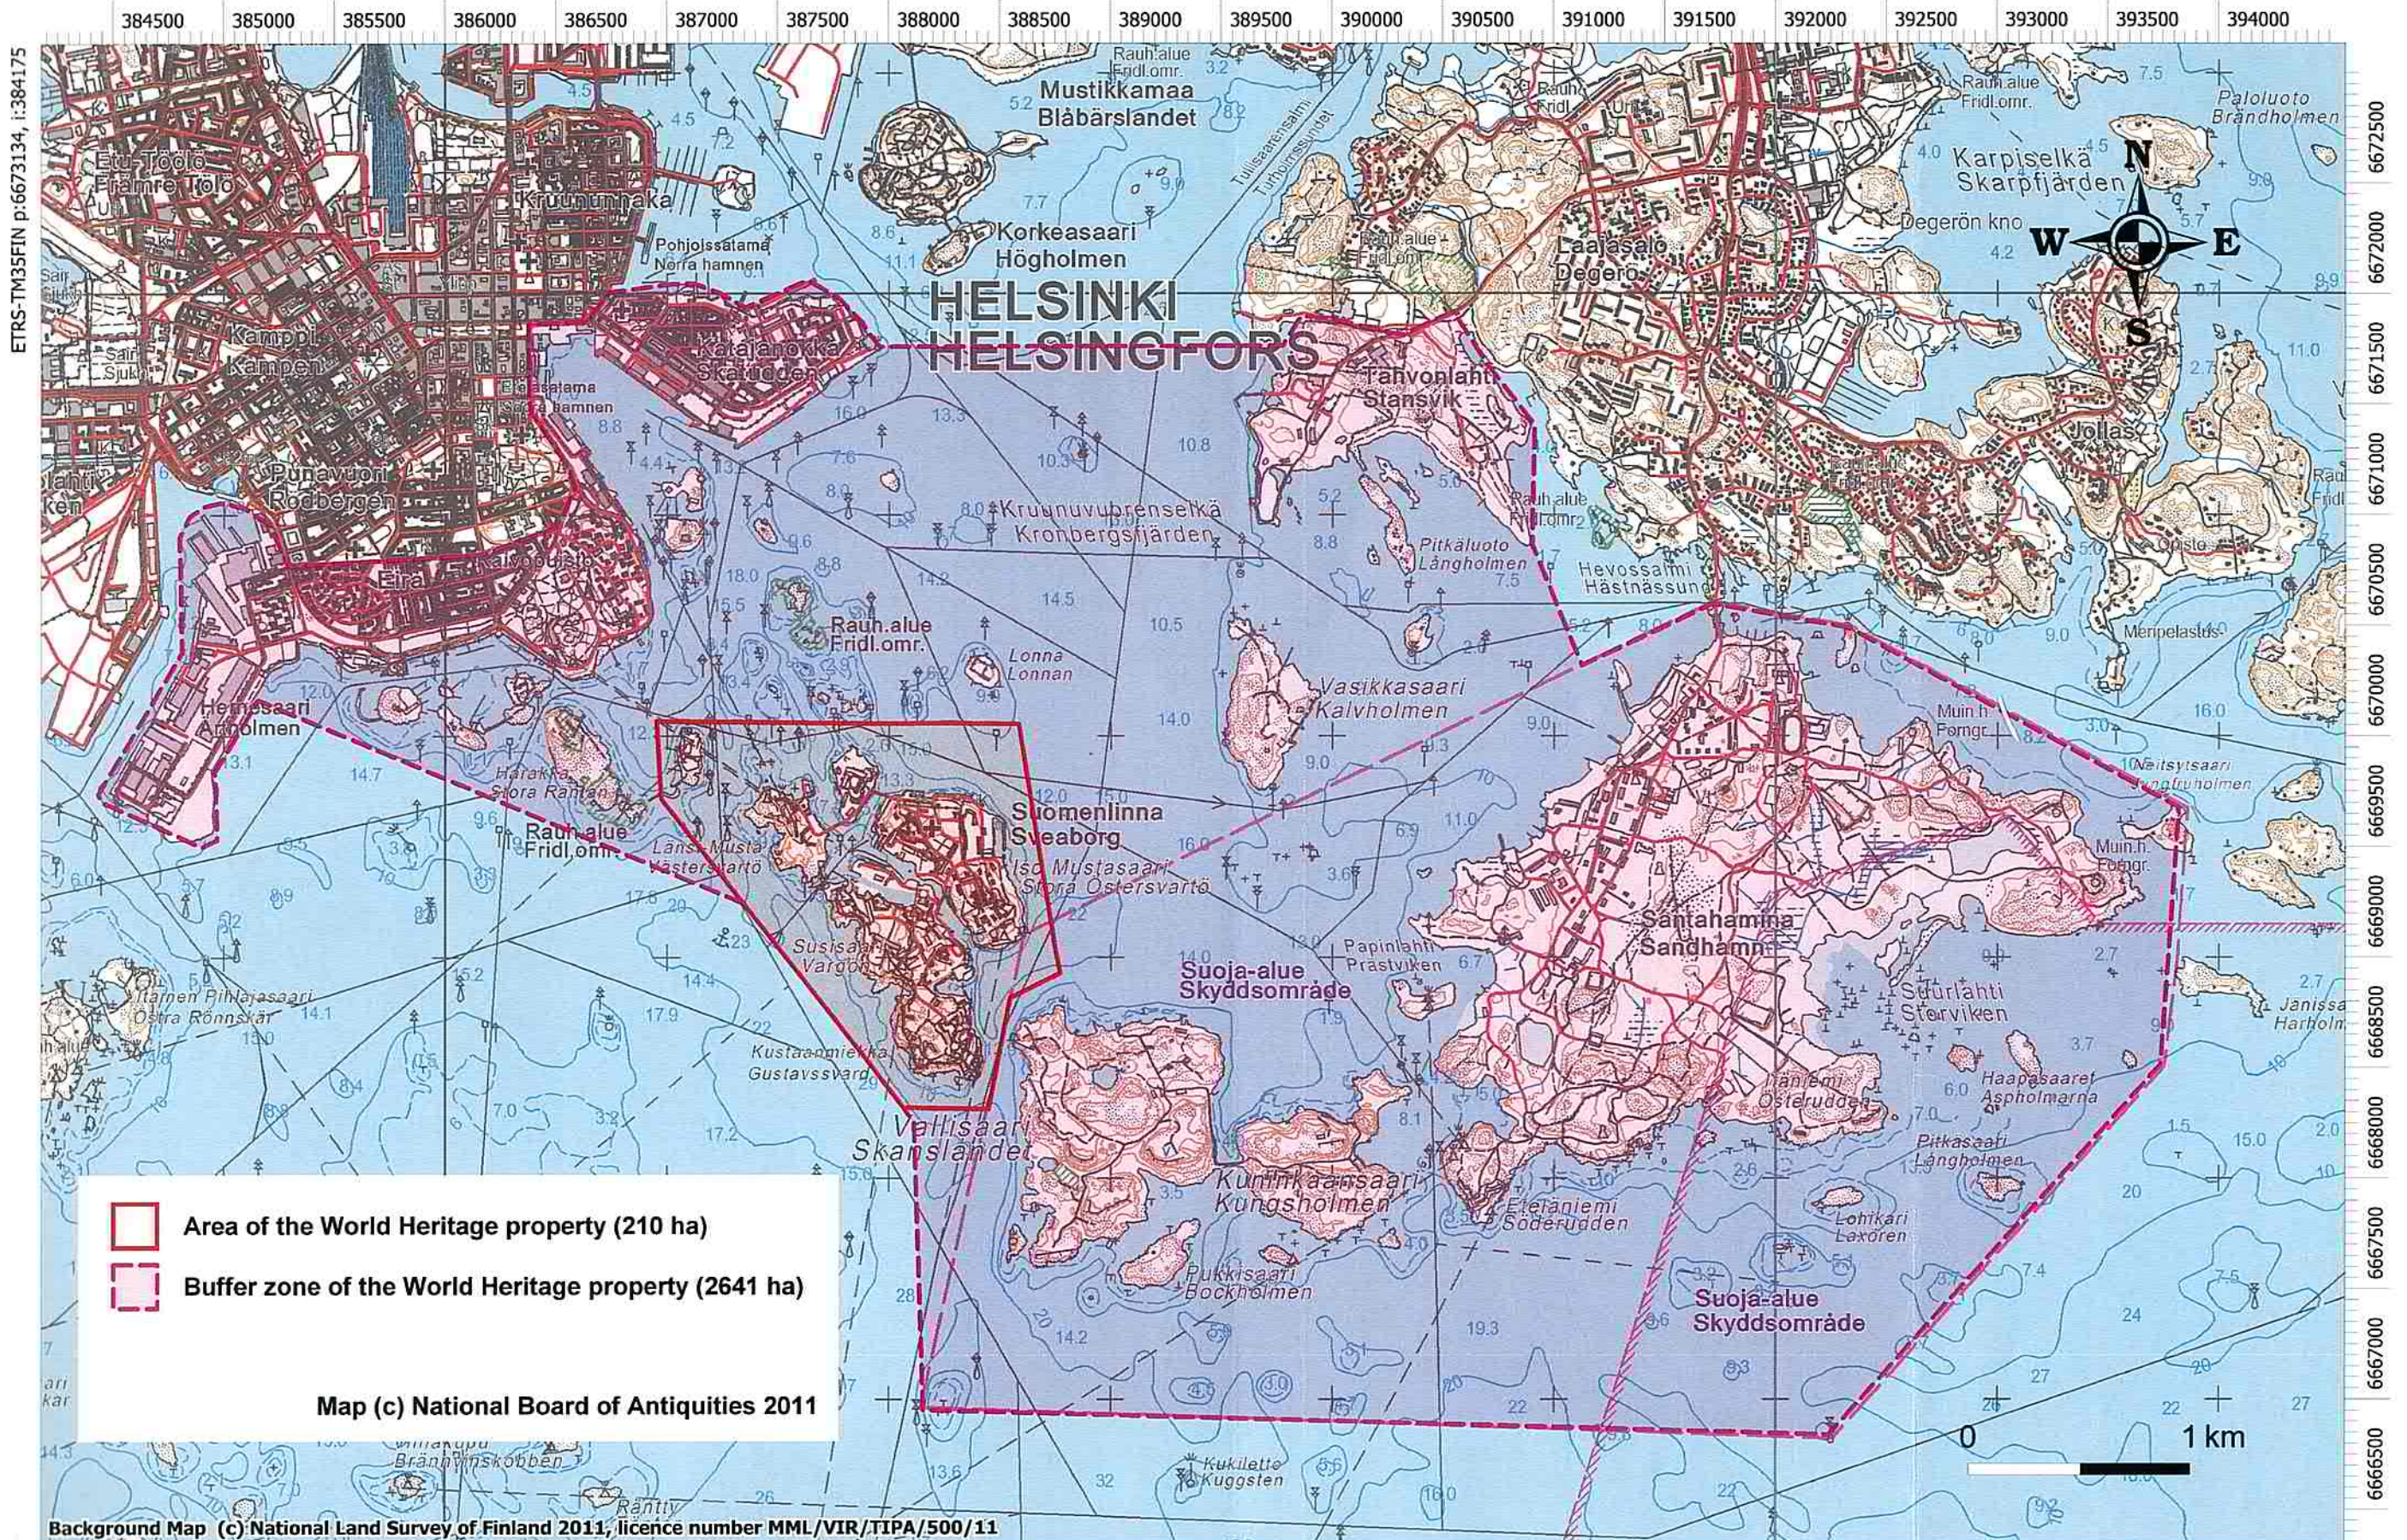

FORTRESS OF SUOMENLINNA, HELSINKI, FINLAND

Appendix to the letter to the WHC/UNESCO, Nov 17h, 2011, diar. 012/009/2011

ETRS-TM35FIN p:6673134, i:384175

- Area of the World Heritage property (210 ha)
- Buffer zone of the World Heritage property (2641 ha)

Map (c) National Board of Antiquities 2011

Background Map (c) National Land Survey of Finland 2011, licence number MML/VIR/TIPA/500/11

ETRS-TM35FIN p:6666335, i:394575

WHC REGISTRATION
Date 25/11/2011
Id N° FI-583
Copy 4 Item 39