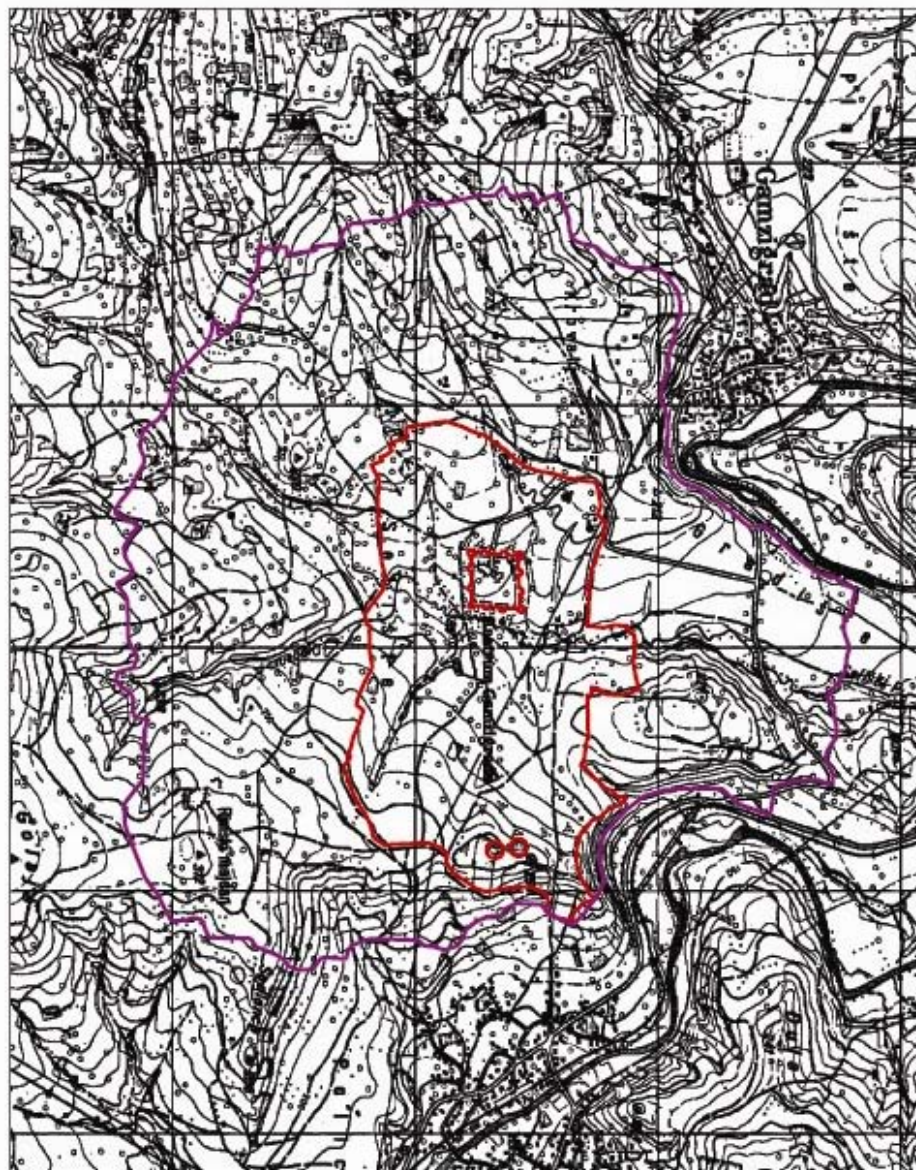

Map of the archeological site Gamzigrad – Romuliana with the buffer zone

Institute for the Protection of Cultural Monuments of Serbia
Gamzigrad - Romuliana, Palace of Galerius - buffer zone