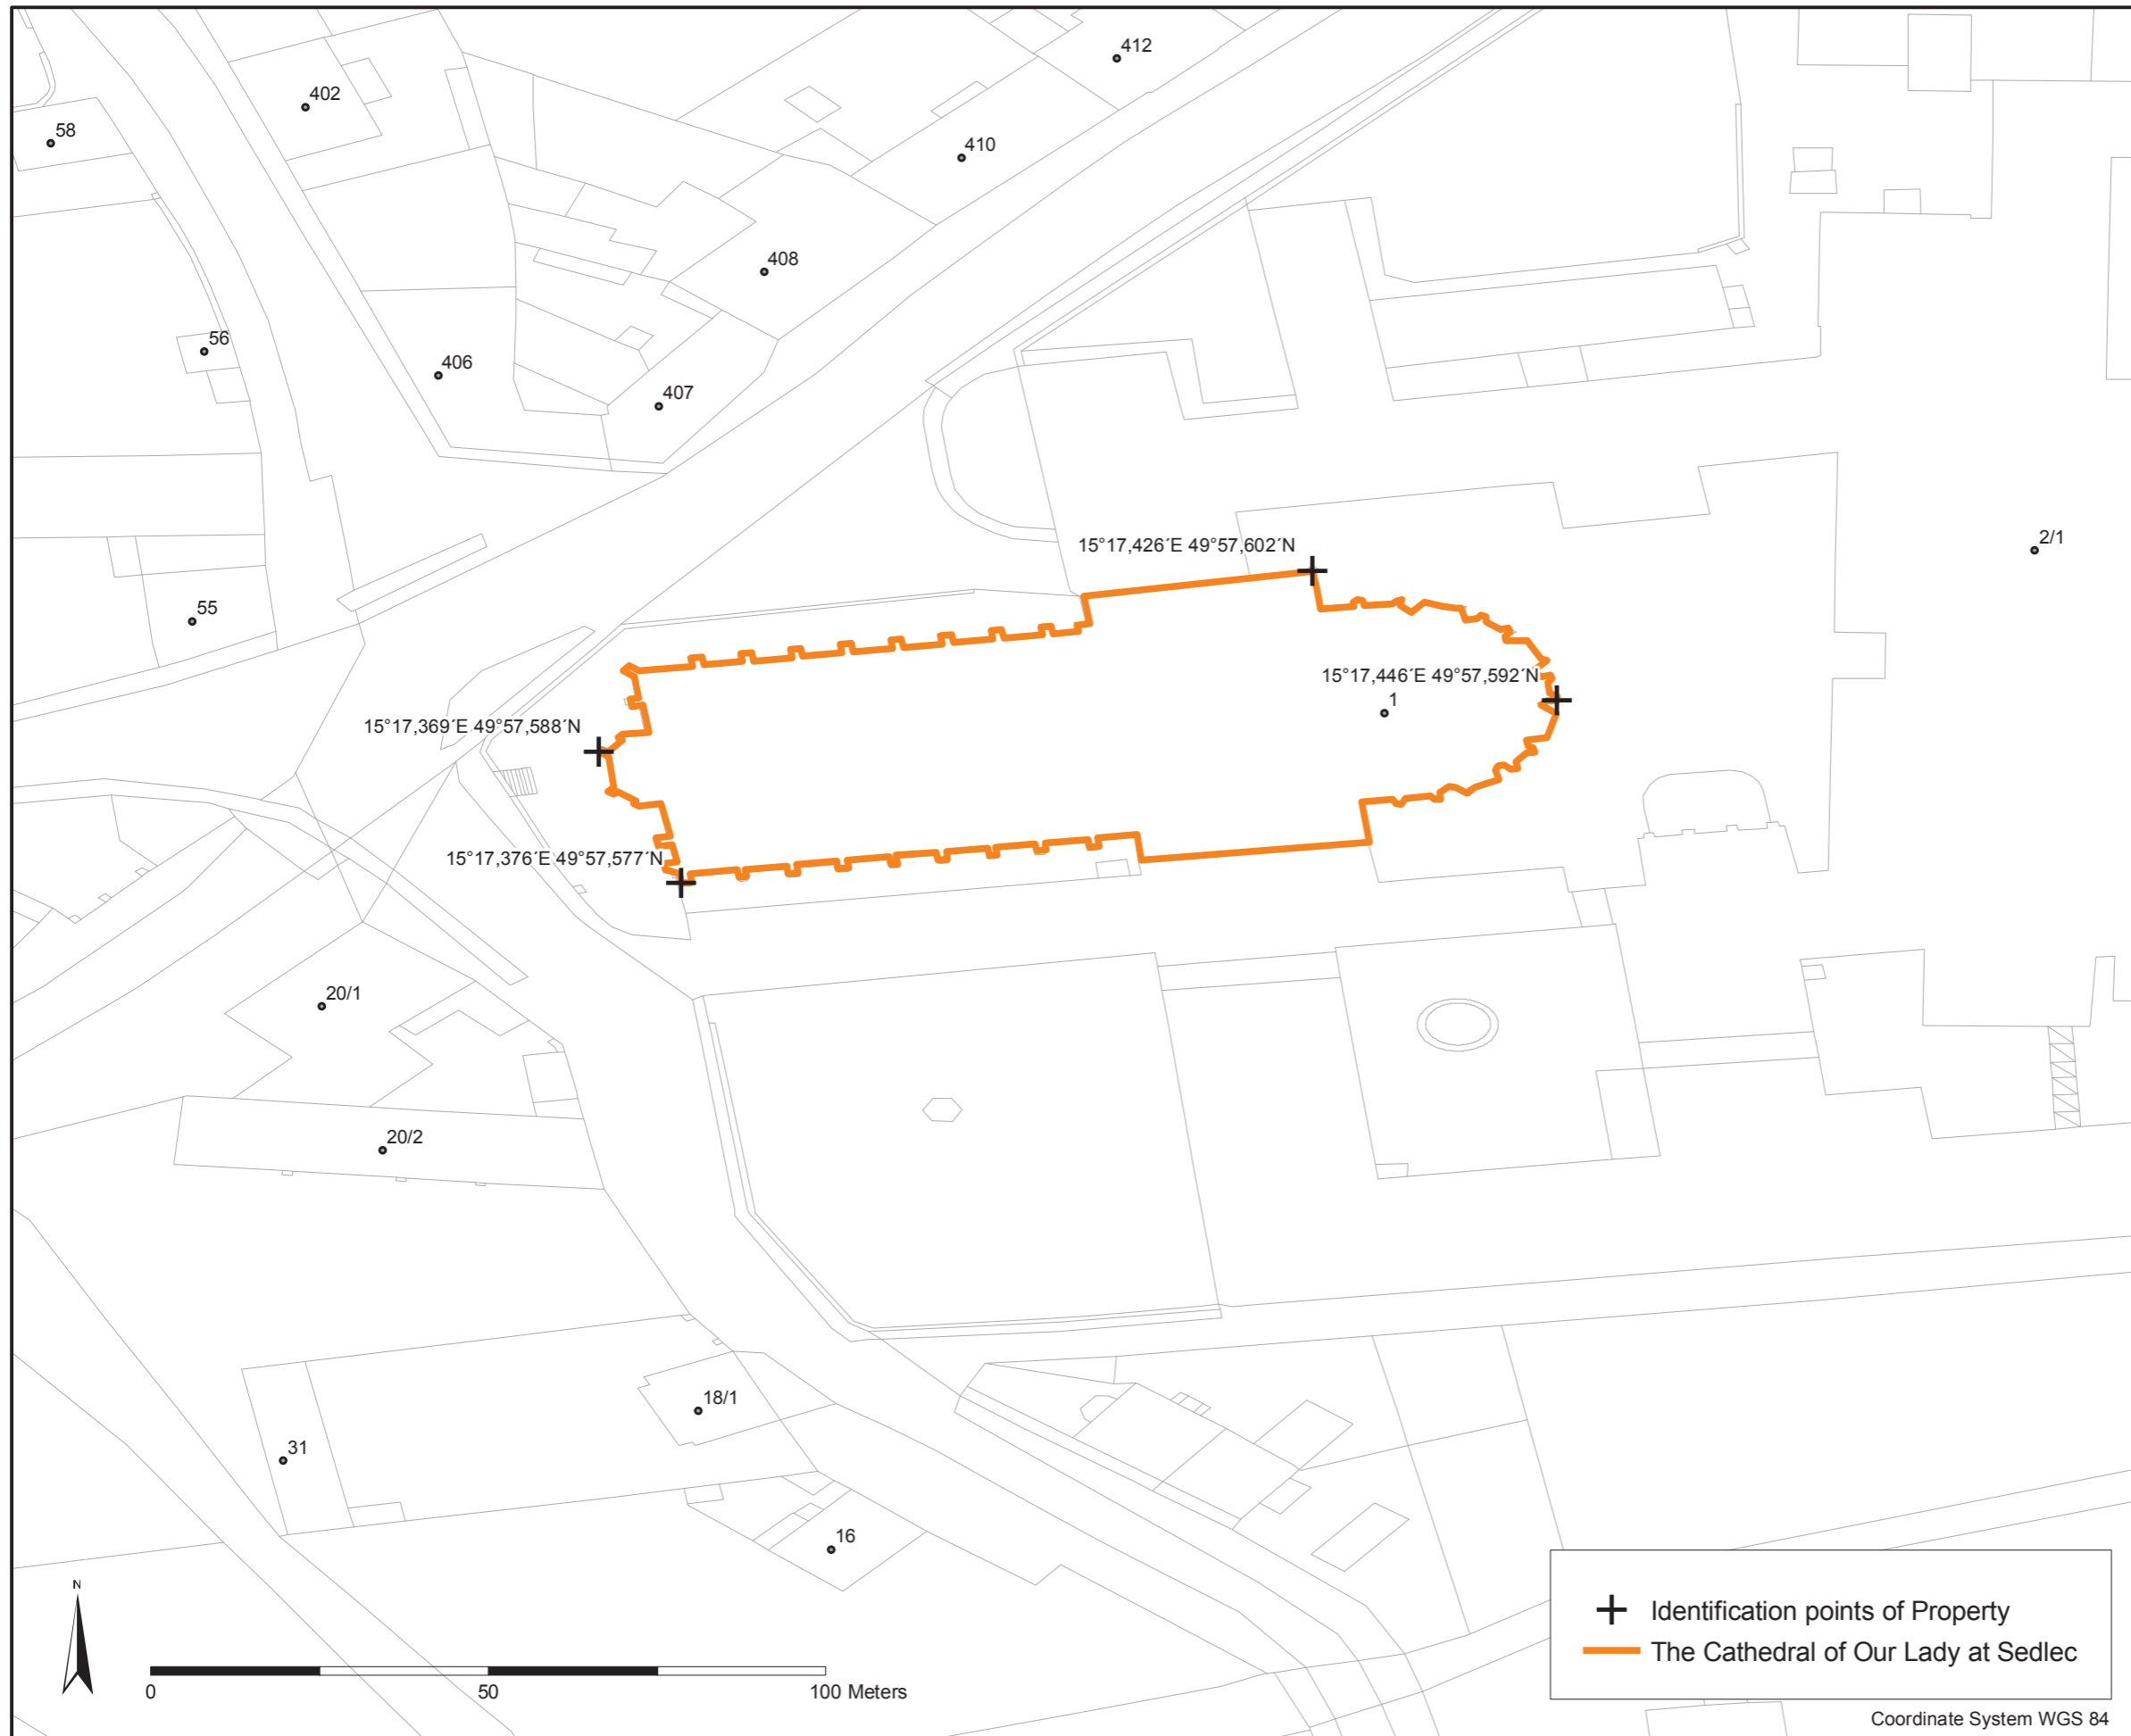

# Kutná Hora: The Cathedral of Our Lady at Sedlec, C 732 - 002

1 : 1 000

© 2010 National Heritage Institute  
Czech Republic