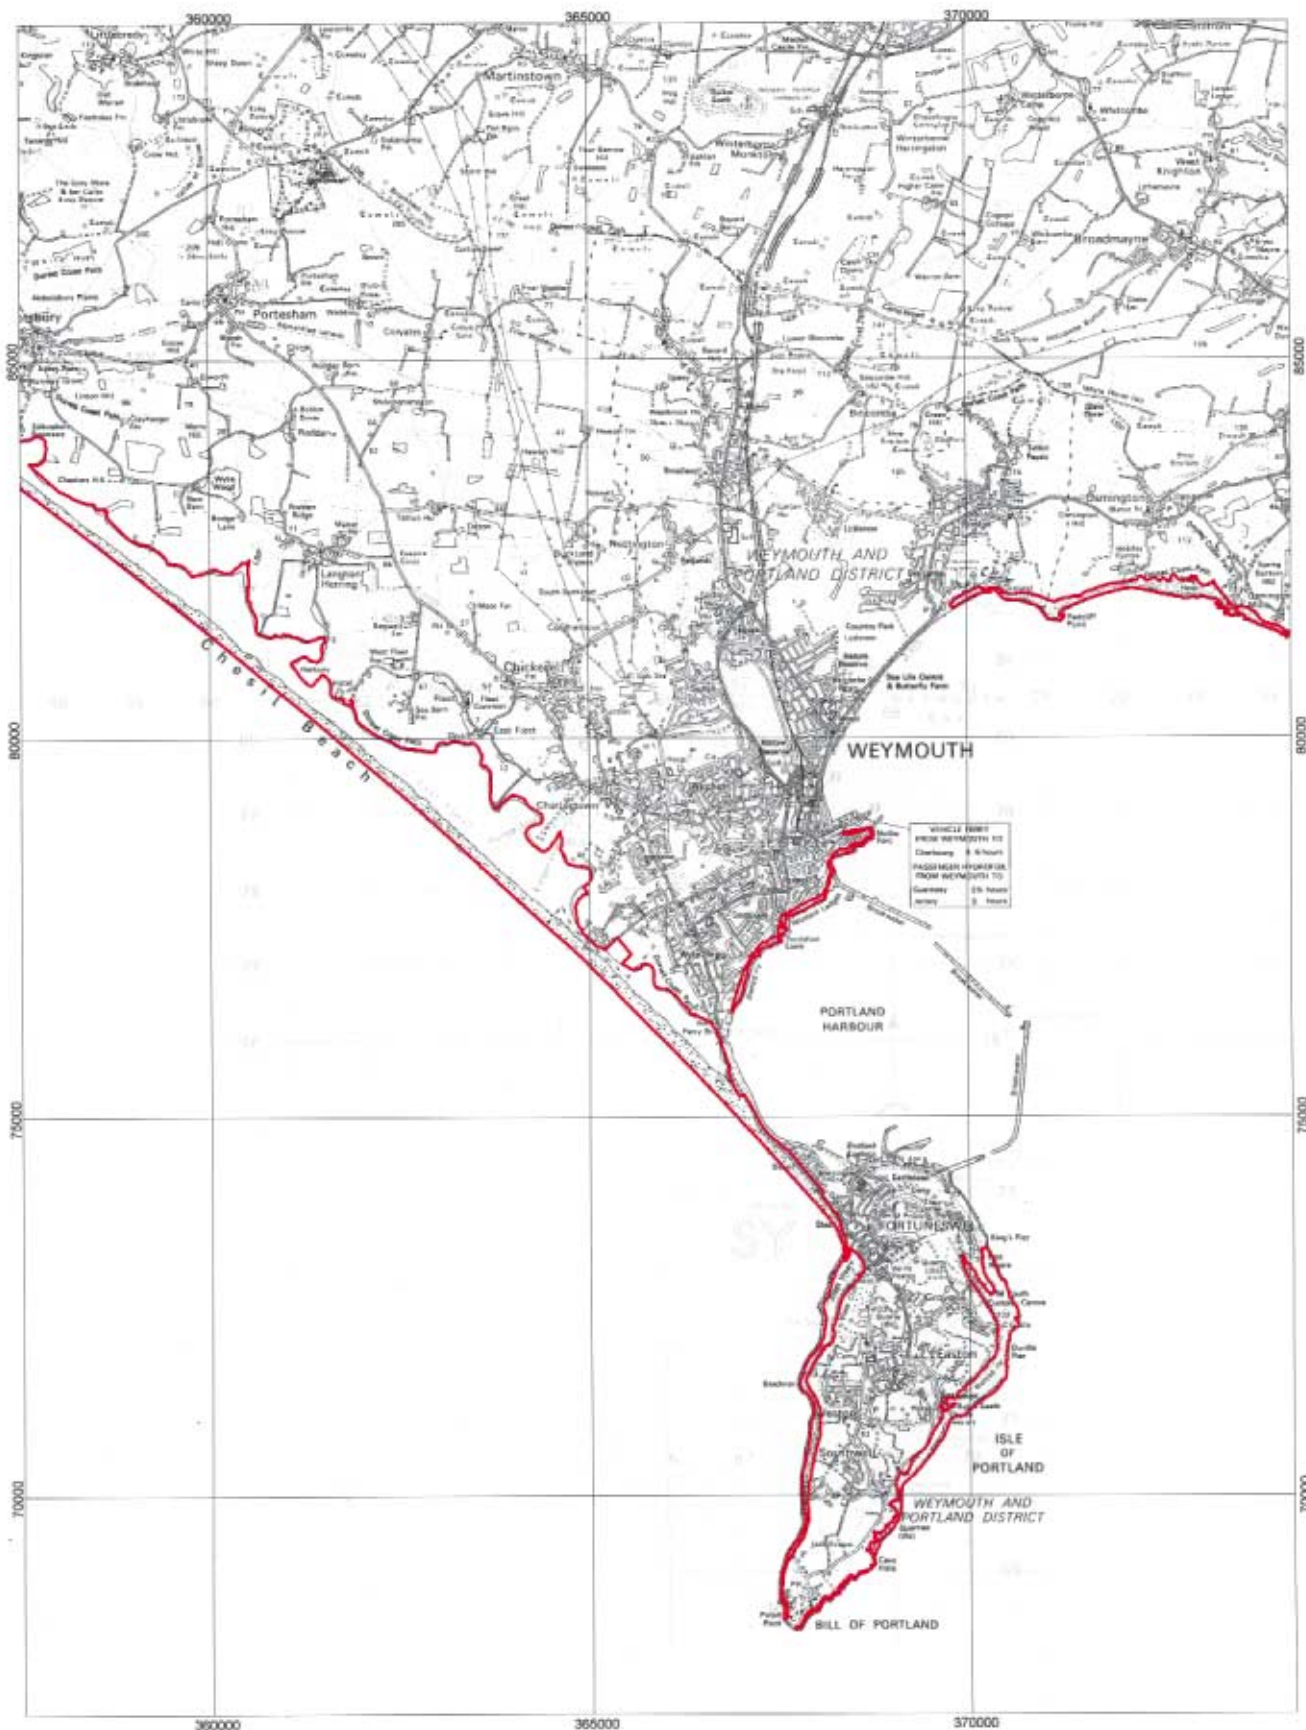

**Dorset and East Devon Coast  
nominated World Heritage Site**

Map 4 of 8

Scale 1:100000

**Dorset County Council  
County Hall, Dorchester DT1 1XJ  
Devon County Council  
County Hall, Exeter EX2 4QW**

Compiled by Duncan Hume on 11 May 2000  
Reproduced from an Ordnance Survey map  
with the permission of the Controller of HMSO  
Crown Copyright.  
Licence number LA 076 570

**Dorset and East Devon Coast  
nominated World Heritage Site**

Map 5 of 8

Scale 1:100000

**Dorset County Council  
County Hall, Dorchester DT1 1XJ  
Devon County Council  
County Hall, Exeter EX2 4QW**

Compiled by Duncan Hume on 11 May 2000  
Reproduced from an Ordnance Survey map  
with the permission of the Controller of HMSO  
Crown Copyright.  
Licence number LA 076 570

Compiled by Duncan Hume on 11 May 2000  
Reproduced from an Ordnance Survey map  
with the permission of the Controller of HMSO  
Crown Copyright.  
Licence number LA 076 570

**Dorset and East Devon Coast  
nominated World Heritage Site**