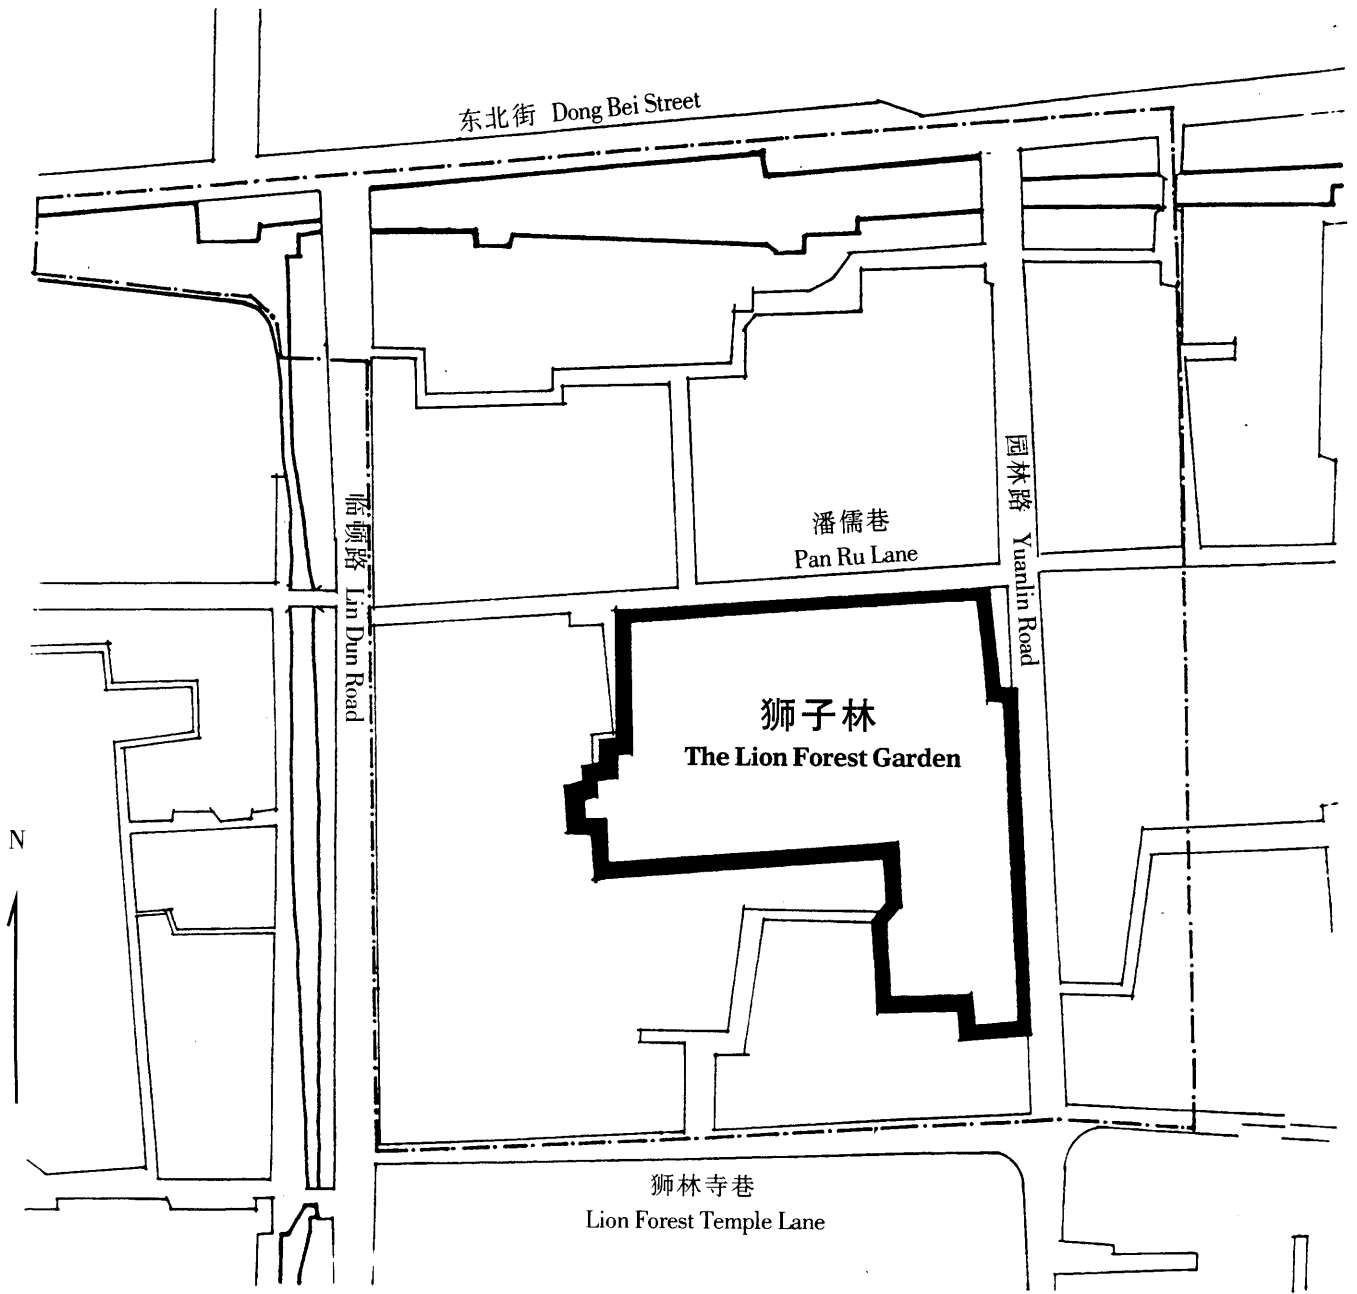

# 狮子林保护范围及缓冲区平面图

## Plane Figure of the Lion Forest Garden Protection Area & Buffer Zone

图例 Legend

- 保护范围 Protection Area
- 缓冲区 Buffer Zone

比例尺 Scale

0 50M